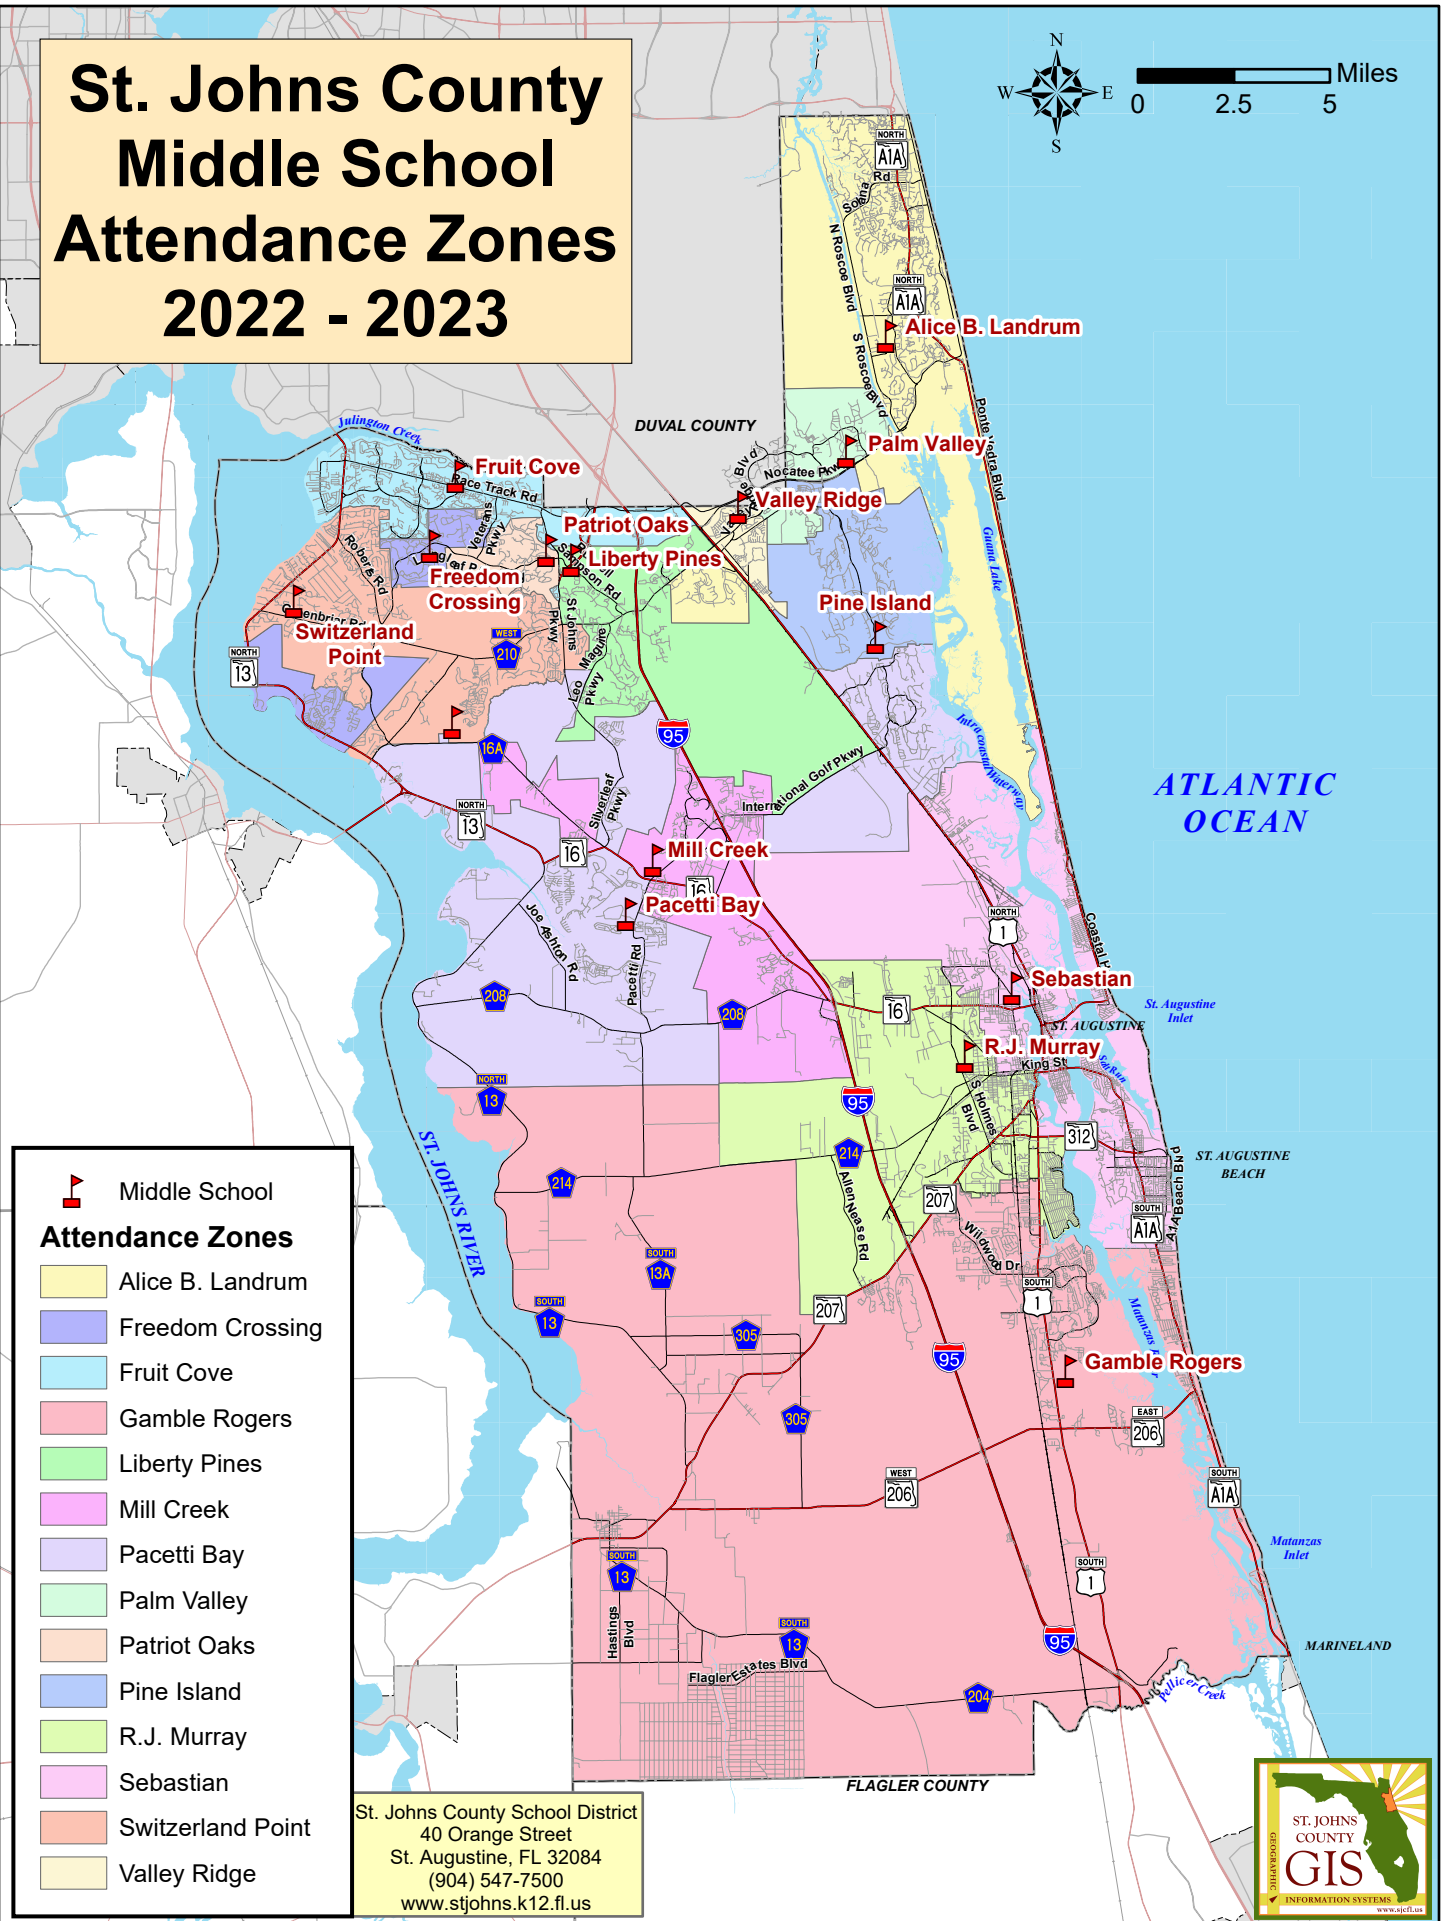

St. Johns County Middle School Attendance Zones 2022 - 2023

Middle School Attendance Zones

- Alice B. Landrum
- Freedom Crossing
- Fruit Cove
- Gamble Rogers
- Liberty Pines
- Mill Creek
- Pacetti Bay
- Palm Valley
- Patriot Oaks
- Pine Island
- R.J. Murray
- Sebastian
- Switzerland Point
- Valley Ridge