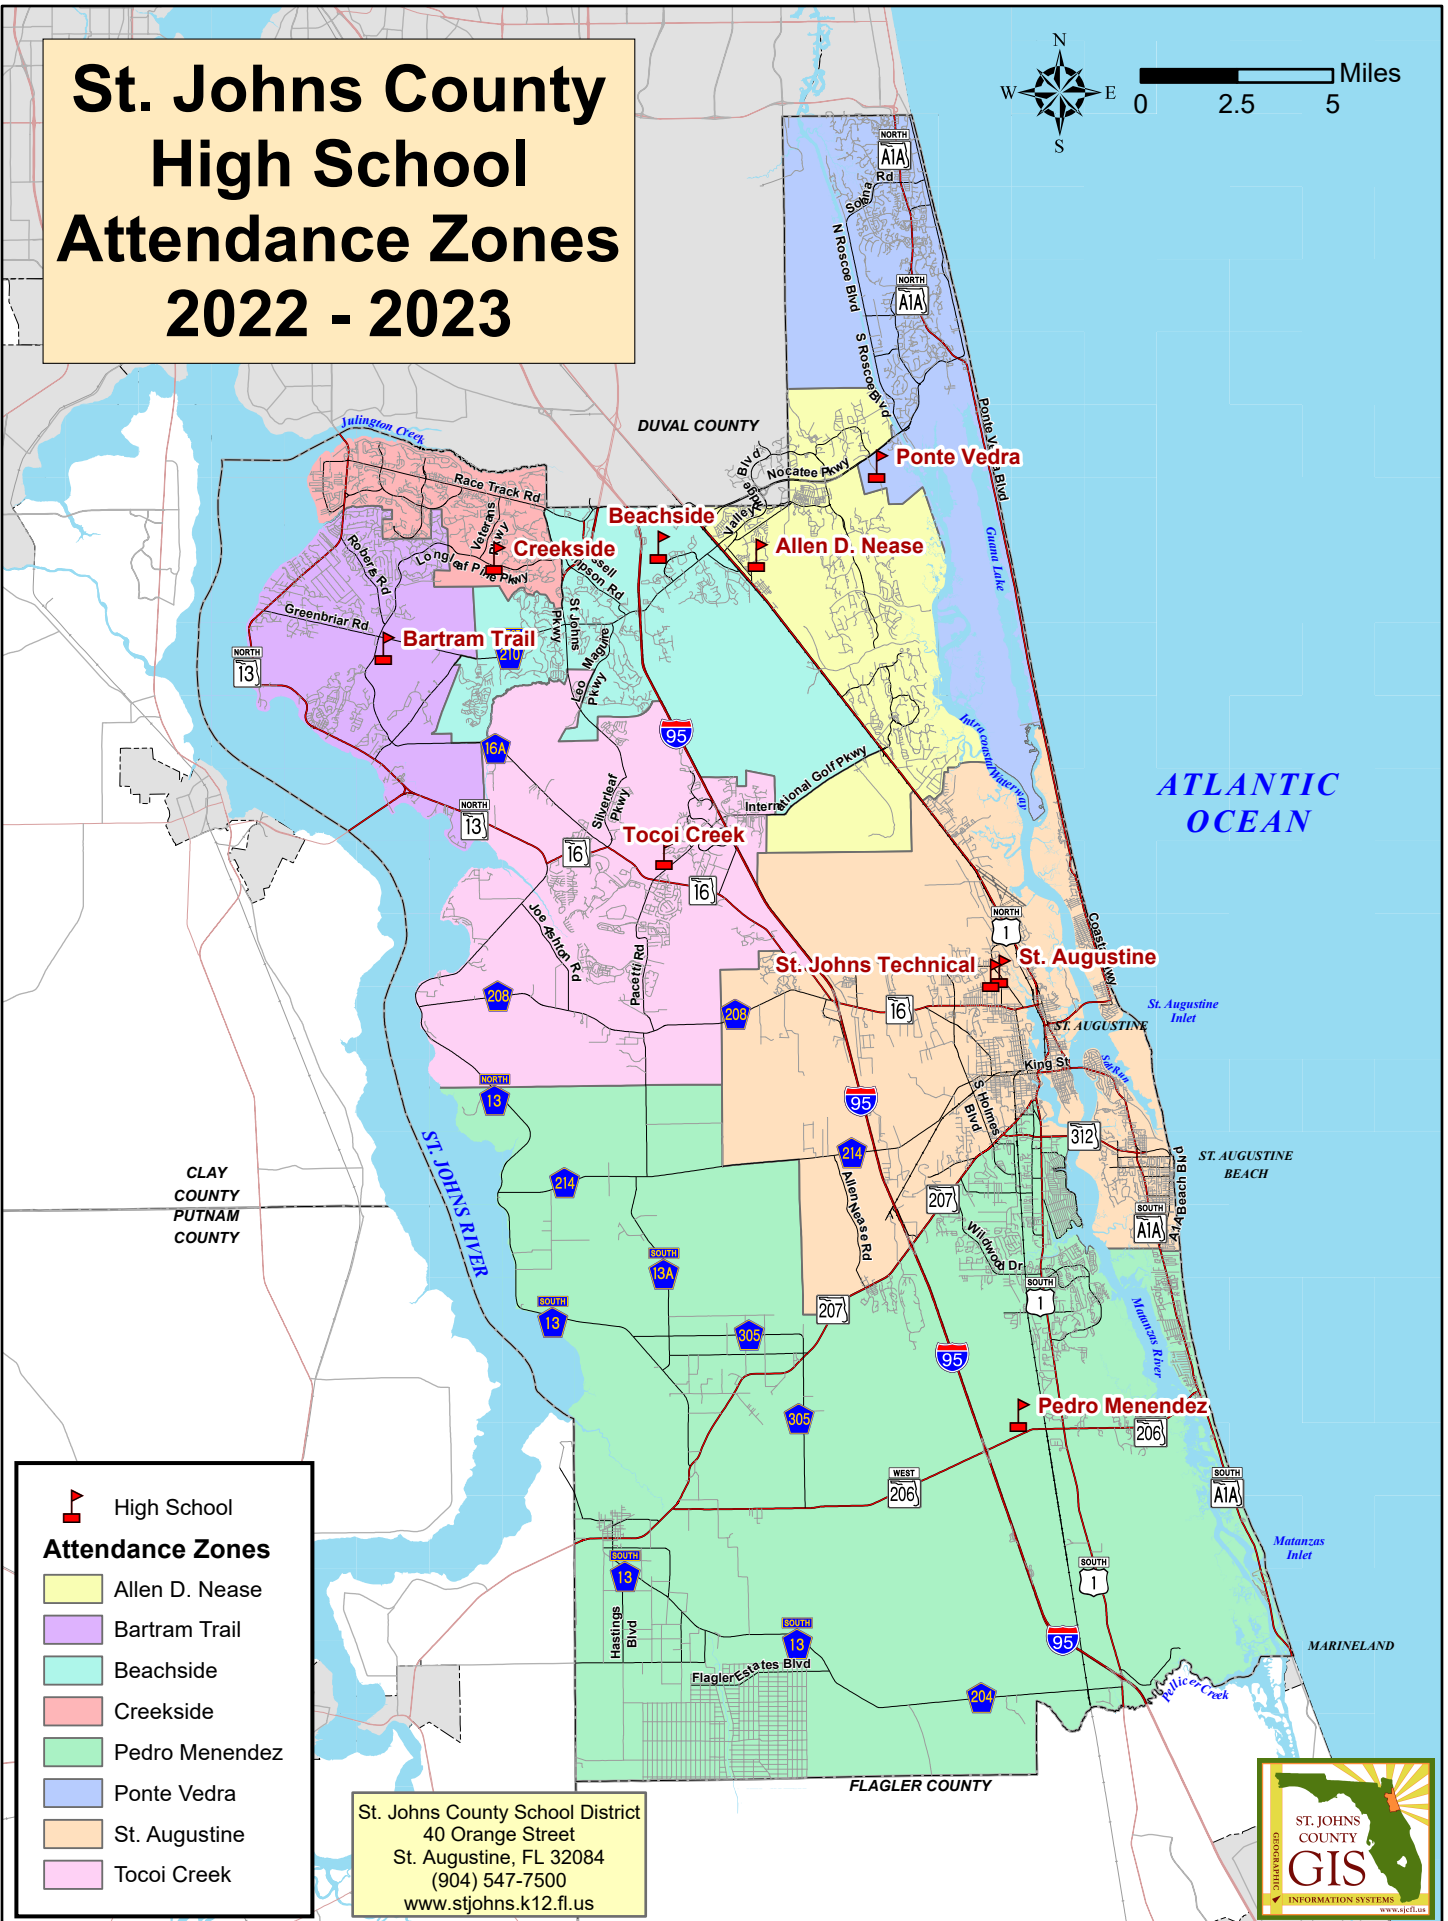

# St. Johns County High School Attendance Zones 2022 - 2023

High School

**Attendance Zones**

- Allen D. Nease
- Bartram Trail
- Beachside
- Creekside
- Pedro Menendez
- Ponte Vedra
- St. Augustine
- Toco Creek