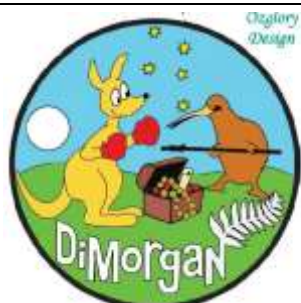

Code: **PT-dimorgan-1**
Cacher: ?
Title: ?
Country: ?
Designer: Ozglory Design
Note: **Not seen by author**