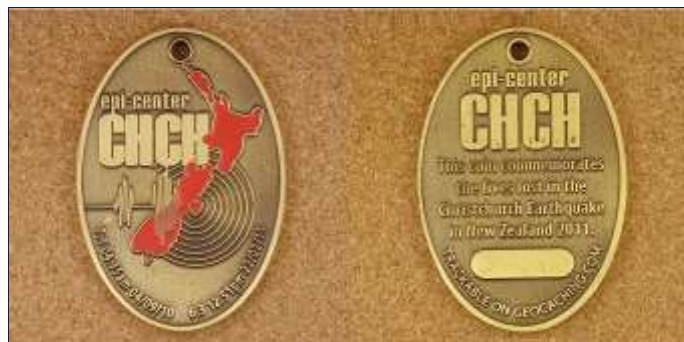

Christchurch Earthquakes Commemorative 2011-D-2

Metal: Silver finish / Enamelled
Dimensions: 64 * 45 mm (oval)
Rim: Plain
Edge: Plain
Maker: ?
Mintage: ?

Obverse: Similar to **2011-D-1**
Reverse: Similar to **2011-D-1**