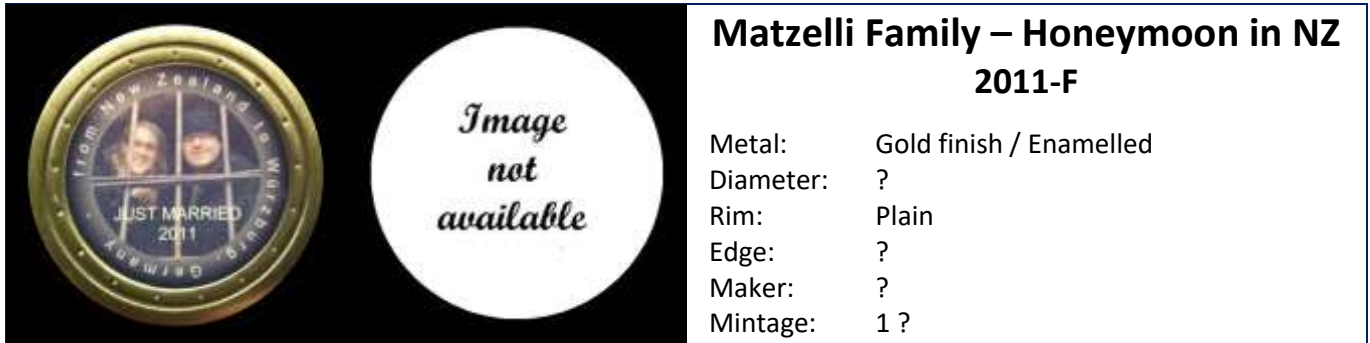

Matzelli Family – Honeymoon in NZ 2011-F

Metal: Gold finish / Enamelled
 Diameter: ?
 Rim: Plain
 Edge: ?
 Maker: ?
 Mintage: 1 ?

Obverse: In centre circle image of Mr & Mrs Matzelli ... inscr across below **JUST MARRIED | 2011** ... and inscr around **from New Zealand to Worzburg Germany •** ... inner ring contains 17 indentated dots but outer ring is plain