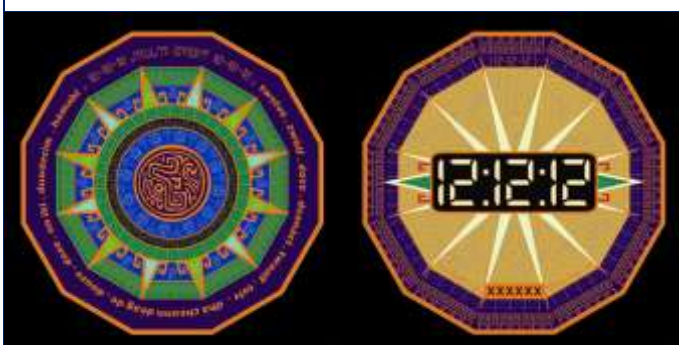

Multi-Event 12-12-12 (Auckland) 2012-E-1

Metal: Copper finish / Enamelled
Diameter: 51 mm (dodecagon)
Rim: Plain
Edge: Plain
Maker: www.oakcoins.com
Mintage: 75

Obverse: In centre circle twelve-point multi-patterned sun ... in outer circle inscr around above **12-12-12 MULTI EVENT 12-12-12 • twelve** (followed by twelve in a further 11 languages)

Reverse: In centre circle inscr **12:12:12** in digital clock style with 12 rays radiating outwards ... inscr above **12-12-12** and below serial number box

Note: See matching pin **2012-E-P**
Not seen by author