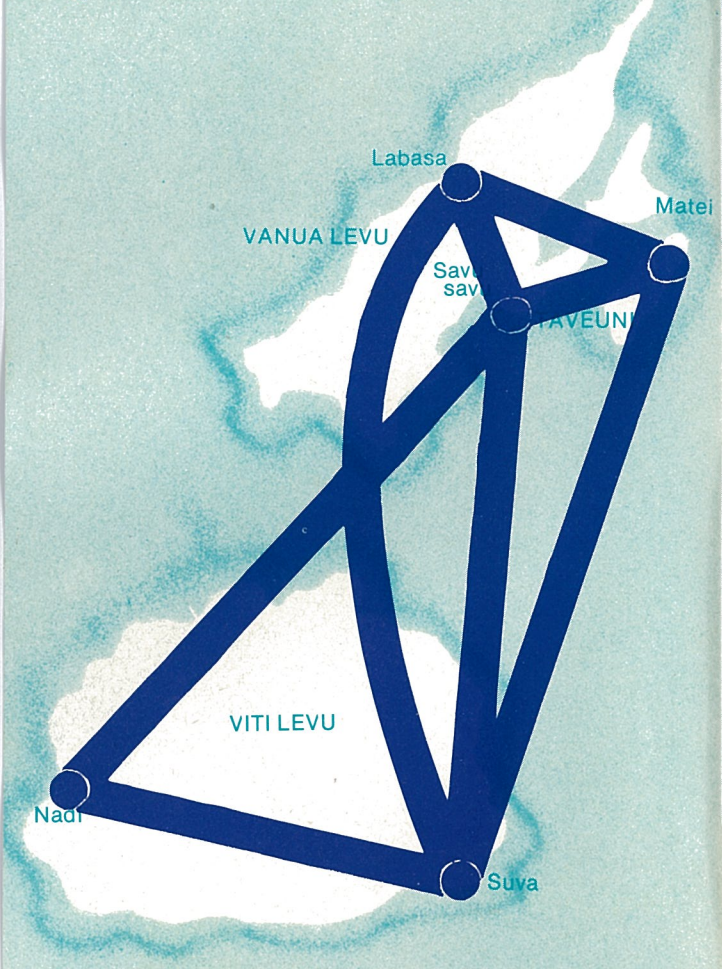

AIR PACIFIC TIMETABLE

MUTUAL TRAVEL SERVICE LTD
P.O. BOX 1540
CHRISTCHURCH
PHONE 30-309

Effective Date April 1st 1976

DOMESTIC SERVICES

REGIONAL SERVICES

TIMETABLE HIGHLIGHTS

1. Common timings from Fiji to Tonga/Auckland and vice versa four times weekly.
2. A return to a 0915 departure from Brisbane on our FJ506 services via Honiara and Vila to Fiji permitting more convenient connections from other Australian cities. Timings from other points on this service remain unchanged.
3. Discontinuation of the service from Tarawa to Nauru and vice versa.
4. Further improvements to the Fiji Domestic schedule.