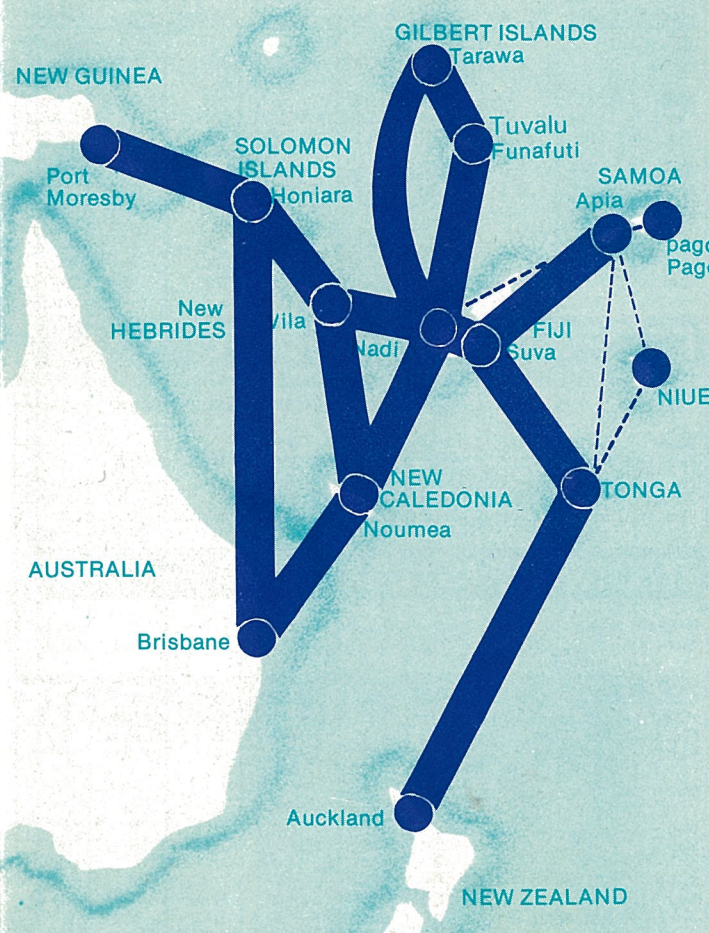

AIR PACIFIC TIMETABLE

MUTUAL TRAVEL SERVICE LTD
P.O. BOX 1540
CHRISTCHURCH
PHONE 30-309

Effective Date April 1st 1976

DOMESTIC SERVICES

REGIONAL SERVICES

TIMETABLE HIGHLIGHTS

1. Common timings from Fiji to Tonga/Auckland and vice versa four times weekly.
2. A return to a 0915 departure from Brisbane on our FJ506 services via Honiara and Vila to Fiji permitting more convenient connections from other Australian cities. Timings from other points on this service remain unchanged.
3. Discontinuation of the service from Tarawa to Nauru and vice versa.
4. Further improvements to the Fiji Domestic schedule.