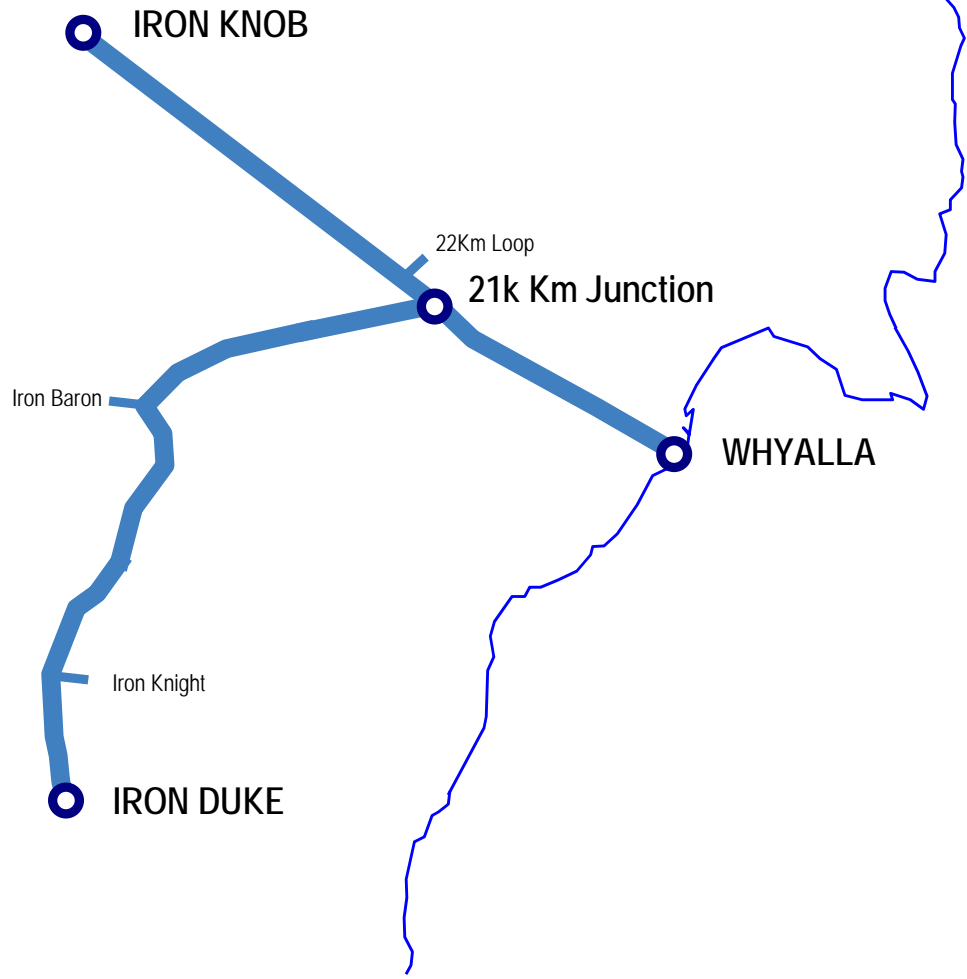

LINE	SIMEC Ore Line
SECTION	Whyalla - Iron Duke/IronKnob
PAGE	941 - 945

South Australia

▲ Home

■ Another Line

Click stations to select