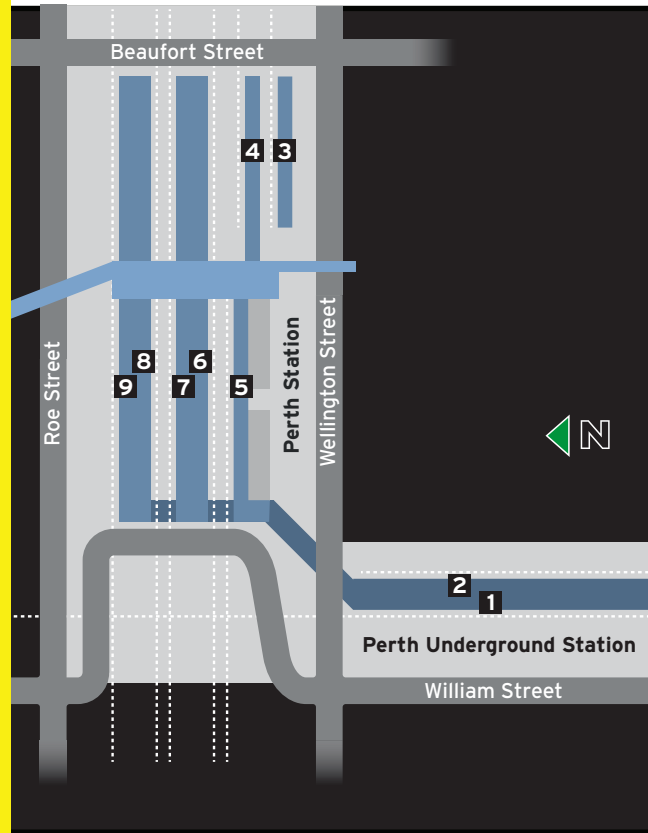

Stopping Patterns to High Wycombe via Perth

All Stops

P Stopping Pattern

ZONE 1 FTZ

FTZ ZONE 1

ZONE 1 2

Stay streets ahead with live bus tracking.

Download the Transperth app.

Platform - Services Map Perth and Perth Underground Stations

Perth Underground Station

- 1** Joondalup Line
- 2** Mandurah Line

Perth Station

- 3** Australind
- 4** Thornlie Line
- 5** Armadale Line
- 7** Airport Line to Claremont
- 7** Fremantle Line
- 8** Airport Line to High Wycombe
- 8** Midland Line