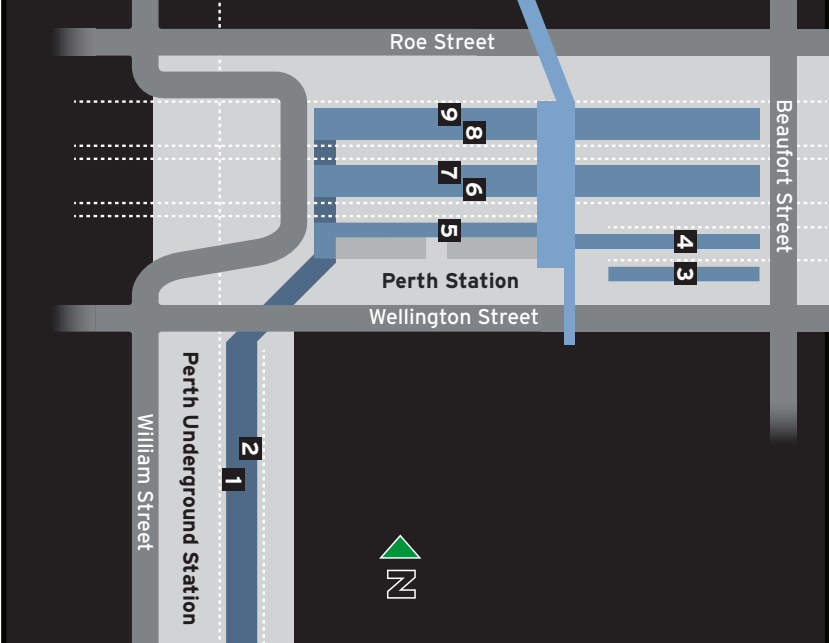

Fremantle Line

- Perth
- City West
- West Leederville
- Subiaco
- Daglish
- Shenton Park
- Karrakatta
- Loch Street
- Claremont
- Swanbourne
- Grant Street
- Cottesloe
- Mosman Park
- Victoria Street
- North Fremantle
- Fremantle

Sunday and Public Holidays (continued next page)

To Perth

Pattern	Fremantle 99351	North Fremantle 99341	Victoria Street 99331	Mosman Park 99321	Cottesloe 99311	Grant Street 99301	Swanbourne 99291	Claremont 99281	Loch Street 99261	Karrakatta 99251	Shenton Park 99241	Daglish 99231	Subiaco 99221	West Leederville 99211	City West 99201	Perth 99008	
Sunday and Public Holidays* (continued)																	
pm	✕	-	-	-	-	-	-	10:24	10:26	10:27	10:29	10:31	10:33	10:35	10:37	10:40	
		10:25	10:29	10:31	10:32	10:34	10:36	10:37	10:39	10:41	10:42	10:44	10:46	10:48	10:50	10:52	10:55
	✕	-	-	-	-	-	-	-	10:54	10:56	10:57	10:59	11:01	11:03	11:05	11:07	11:10
		10:55	10:59	11:01	11:02	11:04	11:06	11:07	11:09	11:11	11:12	11:14	11:16	11:18	11:20	11:22	11:25
	✕	-	-	-	-	-	-	-	11:24	11:26	11:27	11:29	11:31	11:33	11:35	11:37	11:40
		11:25	11:29	11:31	11:32	11:34	11:36	11:37	11:39	11:41	11:42	11:44	11:46	11:48	11:50	11:52	11:55
		-	-	-	-	-	-	-	11:54	11:56	11:57	11:59	12:01	12:03	12:05	12:07	12:10
		11:55	11:59	12:01	12:02	12:04	12:06	12:07	12:09	12:11	12:12	12:14	12:16	12:18	12:20	12:22	12:25

LEGEND

- ✕ Airport Line continues from Perth to Mclver, Claisebrook, East Perth, Mt Lawley, Maylands, Meltham, Bayswater, Redcliffe (T3/T4), Airport Central (T1/T2) and High Wycombe Stations.
- * Note that Christmas Day operational times may differ to the Public Holiday times shown on this timetable. To enquire about these times, please call the InfoLine on 13 62 13 or log on to the Transperth website at transperth.wa.gov.au

Stopping Patterns to Perth

All Stops

LEGEND Buses Special Event Station **FTZ - Free Transit Zone**

Platform - Services Map Perth and Perth Underground Stations

Perth Underground Station

- 1** Joondalup Line
- 2** Mandurah Line