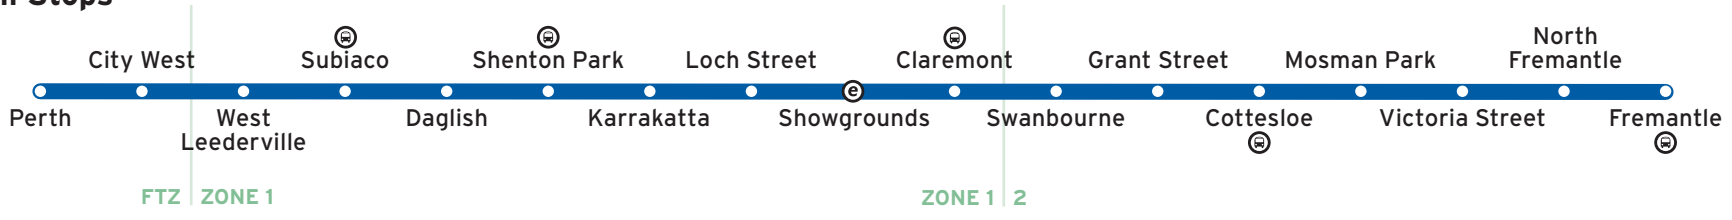

Stopping Patterns to Fremantle

All Stops