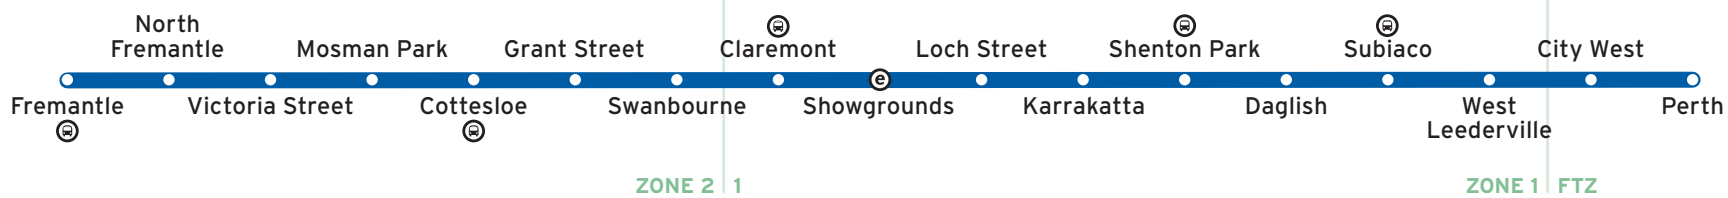

Sunday and Public Holidays (continued next page)

To Perth

Pattern	Fremantle 99351	North Fremantle 99341	Victoria Street 99331	Mosman Park 99321	Cottesloe 99311	Grant Street 99301	Swanbourne 99291	Claremont 99281	Loch Street 99261	Karrakatta 99251	Shenton Park 99241	Daglish 99231	Subiaco 99221	West Leederville 99211	City West 99201	Perth 99008	
Sunday and Public Holidays* (continued)																	
pm	✕	-	-	-	-	-	-	10:24	10:26	10:27	10:29	10:31	10:33	10:35	10:37	10:40	
		10:25	10:29	10:31	10:32	10:34	10:36	10:37	10:39	10:41	10:42	10:44	10:46	10:48	10:50	10:52	10:55
	✕	-	-	-	-	-	-	-	10:54	10:56	10:57	10:59	11:01	11:03	11:05	11:07	11:10
		10:55	10:59	11:01	11:02	11:04	11:06	11:07	11:09	11:11	11:12	11:14	11:16	11:18	11:20	11:22	11:25
	✕	-	-	-	-	-	-	-	11:24	11:26	11:27	11:29	11:31	11:33	11:35	11:37	11:40
		11:25	11:29	11:31	11:32	11:34	11:36	11:37	11:39	11:41	11:42	11:44	11:46	11:48	11:50	11:52	11:55
		-	-	-	-	-	-	-	11:54	11:56	11:57	11:59	12:01	12:03	12:05	12:07	12:10
		11:55	11:59	12:01	12:02	12:04	12:06	12:07	12:09	12:11	12:12	12:14	12:16	12:18	12:20	12:22	12:25

LEGEND

- ✕ Airport Line continues from Perth to Mclver, Claisebrook, East Perth, Mt Lawley, Maylands, Meltham, Bayswater, Redcliffe (T3/T4), Airport Central (T1/T2) and High Wycombe Stations.
- * Note that Christmas Day operational times may differ to the Public Holiday times shown on this timetable. To enquire about these times, please call the InfoLine on 13 62 13 or log on to the Transperth website at transperth.wa.gov.au

Stopping Patterns to Perth

All Stops

LEGEND Buses Special Event Station **FTZ - Free Transit Zone**

Platform - Services Map Perth and Perth Underground Stations

Perth Underground Station

- 1** Joondalup Line
- 2** Mandurah Line