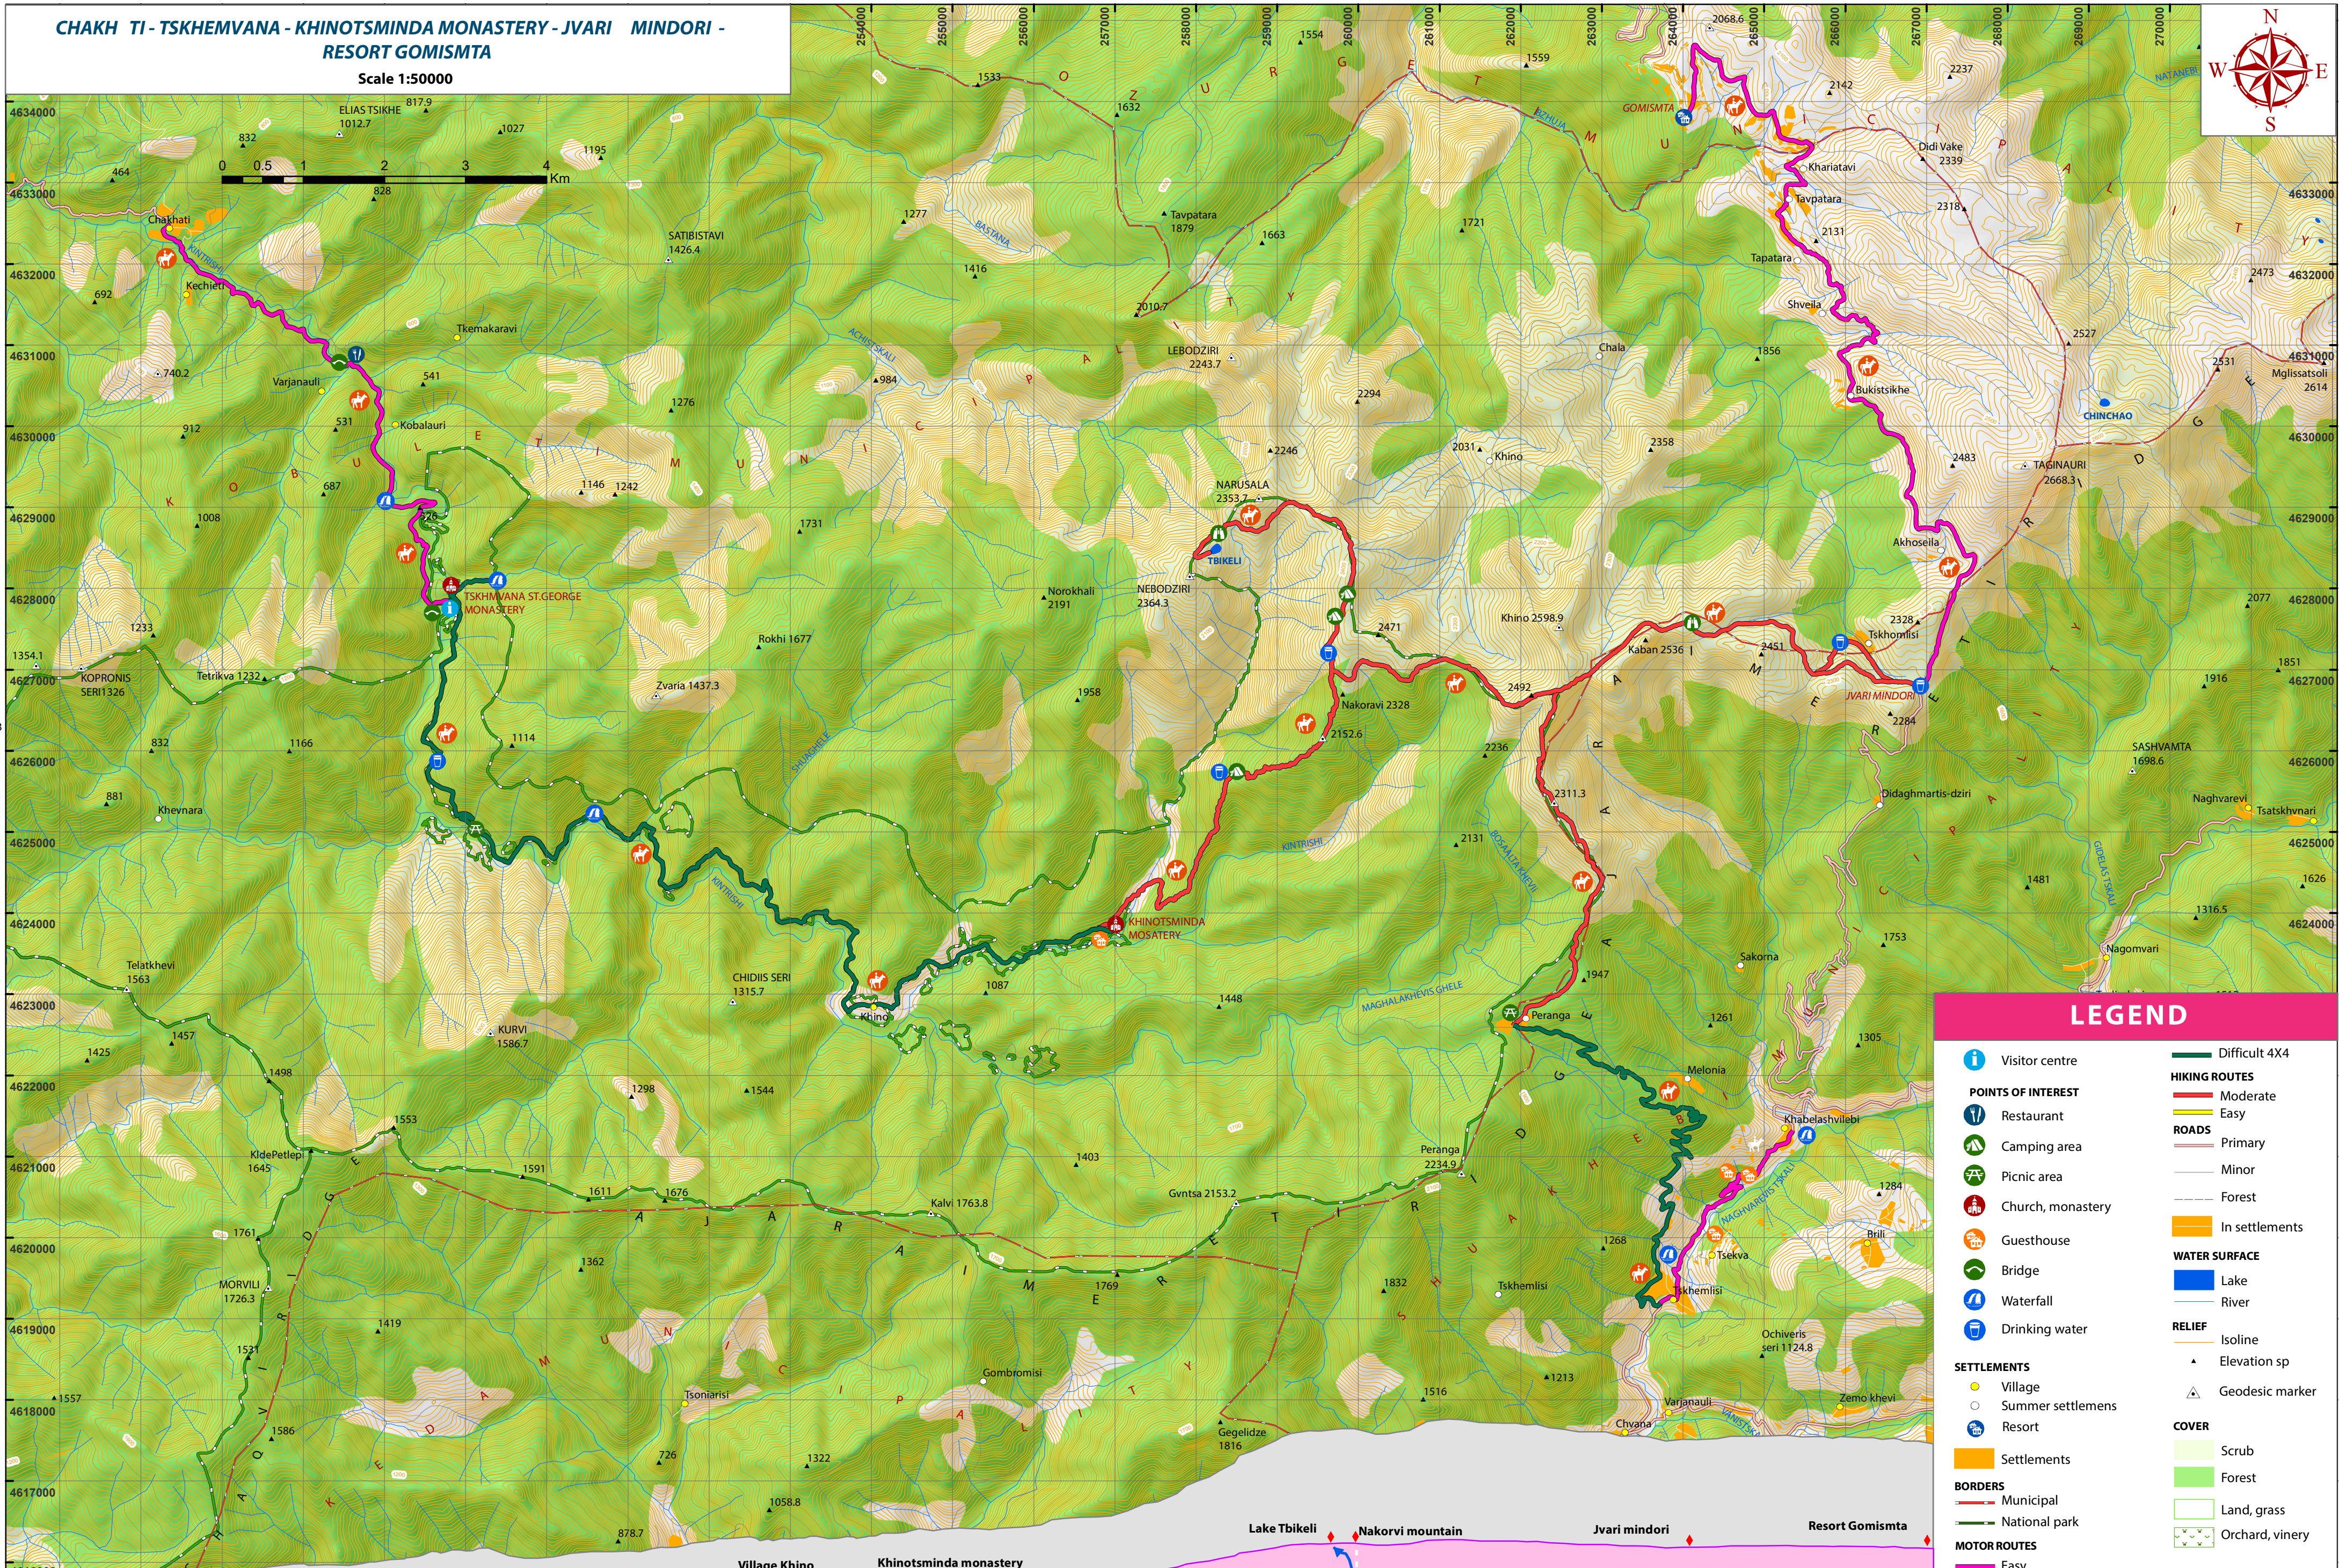

CHAKH TI - TSKHEMVANA - KHINOTSMINDA MONASTERY - JVARI MINDORI - RESORT GOMISMTA

Scale 1:50000

LEGEND

	Visitor centre		Difficult 4x4
POINTS OF INTEREST			Moderate
	Restaurant		Easy
	Camping area		Primary
	Picnic area		Minor
	Church, monastery		Forest
	Guesthouse		In settlements
	Bridge	WATER SURFACE	
	Waterfall		Lake
	Drinking water		River
SETTLEMENTS		RELIEF	
	Village		Isoline
	Summer settlements		Elevation sp
	Resort		Geodesic marker
	Settlements	COVER	
BORDERS			Scrub
	Municipal		Forest
	National park		Land, grass
MOTOR ROUTES			Orchard, vineyard
	Easy		

Horsingriding is possible on the whole length of the route