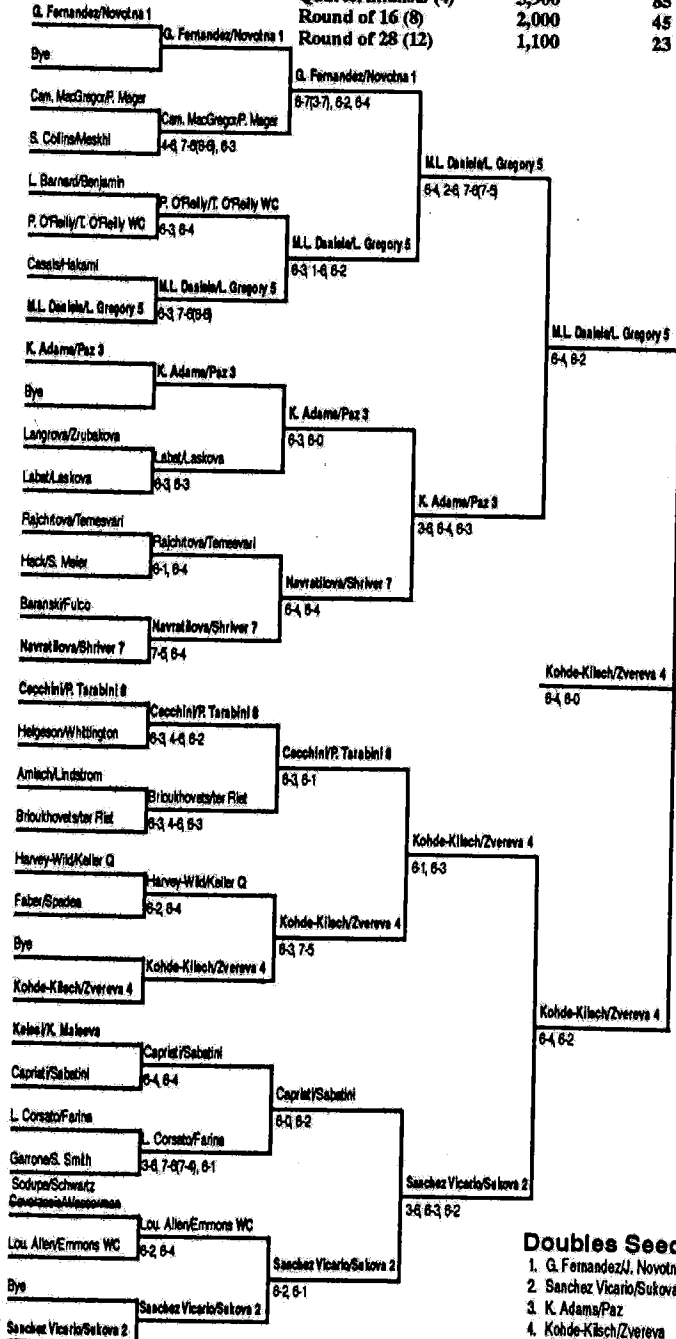

WTA

FAMILY CIRCLE MAGAZINE CUP - DOUBLES

Hilton Head Island, South Carolina, USA
Sea Pines Racquet Club
April 1-7, 1991
$500,000

Surface: Clay/Outdoors

DOUBLES	PRIZE MONEY	POINTS
Winner (1)	$30,000	375
Finalist (1)	15,000	265
Semifinalists (2)	7,700	170
Quarterfinalists (4)	3,900	85
Round of 16 (8)	2,000	45
Round of 28 (12)	1,100	23

Doubles Seeds

1. G. Fernandez/J. Novotna
2. Sanchez Vicario/Sukova
3. K. Adams/Paz
4. Kohde-Kilsch/Zvereva
5. M.L. Daniëls/L. Gregory
6. H. Koles/K. Makeeva
7. Navratilova/Shriver
8. Cecchini/P. Tarabini