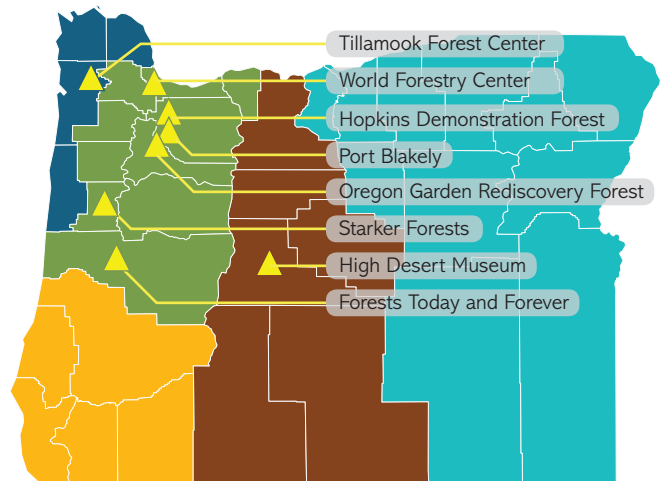

Oregon Forest
Resources Institute

K-12 EDUCATION FISCAL YEAR 2018-19

K-12 TEACHERS AND THEIR STUDENTS ARE A PRIORITY AUDIENCE FOR THE OREGON FOREST RESOURCES INSTITUTE.

K-12 EDUCATION PARTNERS

- Forests Today and Forever
- Oregon Department of Education
- Oregon Department of Forestry
- Oregon Natural Resources Education Program
- Oregon Outdoor School
- Oregon State University College of Forestry
- Oregon State University Extension
- Oregon Women in Timber
- Port Blakely
- Starker Forests

FORESTRY EDUCATION WORKSHOPS FOR TEACHERS

1,097

Teachers served

108,450

Students reached
by these teachers

WEBSITE: LearnForests.org

OFRI's website for K-12 teachers provides information on forestry education programs offered across Oregon by OFRI and its partners. It also features OFRI-developed educational materials, including curriculum for teachers and publications for students at every grade level that can be ordered in classroom sets free of charge.

Average users per month	551
Number of online publications	61
Number of online videos	34
Number of downloads	4,765

Forest learning destination

STUDENTS SERVED BY IN-CLASS PROGRAMS

Region	Participants
North Coast	10,725
Willamette Valley	60,056
Southwest Oregon	49,486
Central Oregon	15,510
Eastern Oregon	5,310
Total	141,087

STUDENTS SERVED BY FIELD PROGRAMS

Region	Participants
North Coast	252
Willamette Valley	22,660
Southwest Oregon	3,420
Central Oregon	1,089
Eastern Oregon	25
Total	27,446

Learn more about OFRI at OregonForests.org