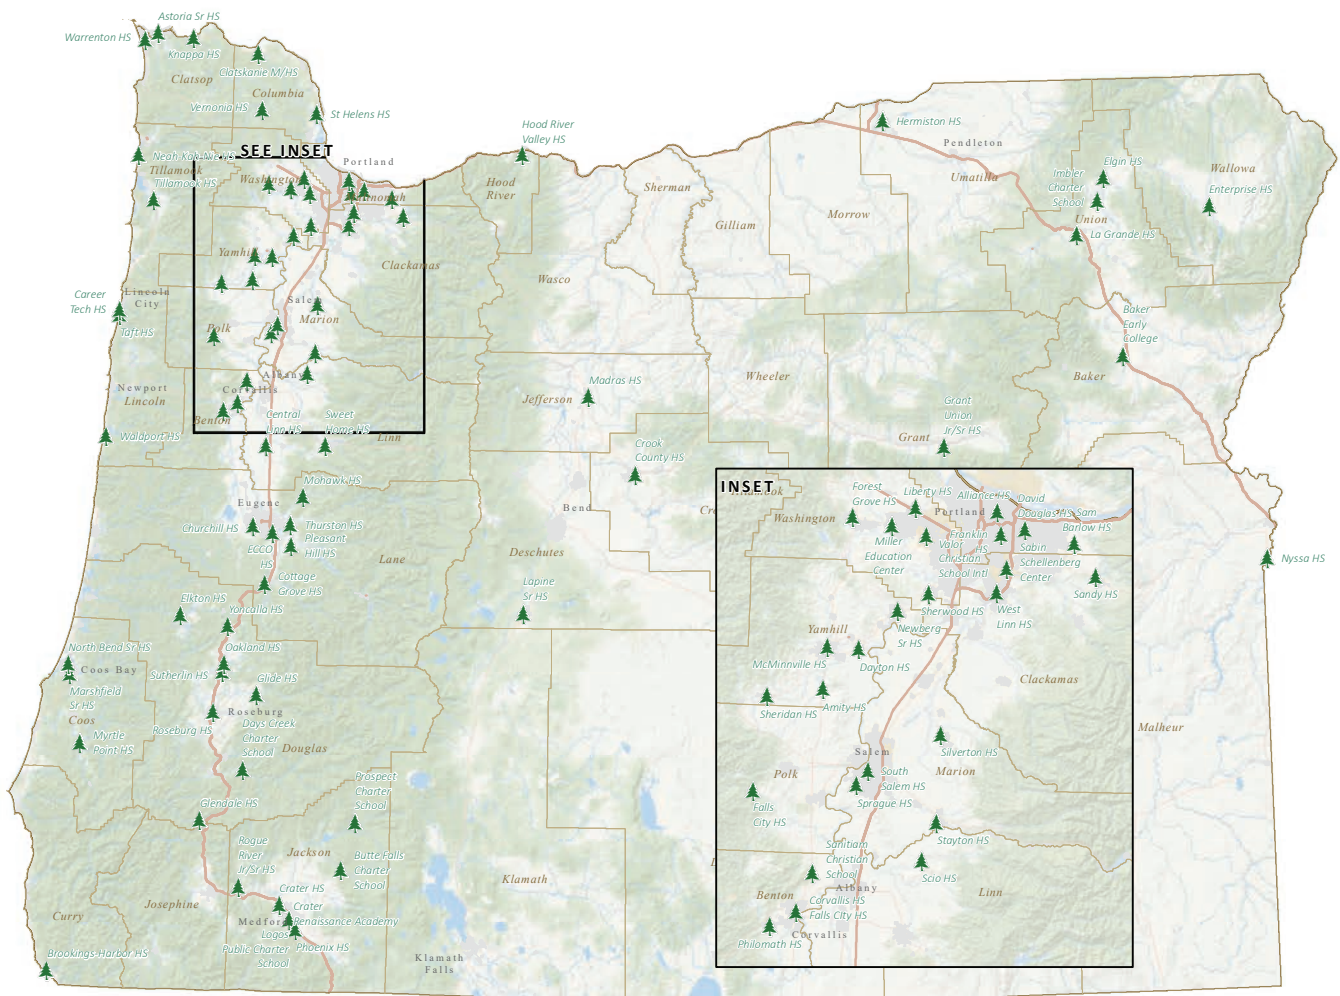

HIGH SCHOOLS AFFILIATED WITH NATURAL RESOURCES/FORESTRY EDUCATION

OFRI supports forestry and natural resources education in high schools by providing professional development, curriculum and other resources to teachers, and bus reimbursement for student field trips. Many of these schools also participate in Envirothon, a hands-on, problem-solving education program and competition sponsored by OFRI.

Alliance	Falls City	Myrtle Point	St. Helens
Amity	Forest Grove	Neah-Kah-Nie	Stayton
Astoria	Franklin	Nestucca	Sutherlin
Baker	Helensview	Newberg	Sweet Home
Brookings-Harbor Christian	Hillsboro	North Bend	Taft
Butte Falls	Hood River	North Salem	Thurston
Central	Joseph	Perrydale	Tillamook
Central Linn	Junction City	Philomath	Toledo
Churchill	Knappa	Pleasant Hill	Twin River
Clatskanie	La Grande	Rainier	Valor Christian
Corvallis	La Pine	Rogue River	Vernonia
Cottage Grove	Liberty	Sabin	Waldport
Crater	Lincoln City Career Tech	Sam Barlow	Warrenton
Creskide Comm. School	Logos	Sandy	West Linn
Crook County	Madras	Santiam Christian	Willamina
David Douglas	Marshfield	Scio	Yoncalla
Douglas	McMinnville	Sheridan	
ECCO	Miller	Silverton	
Elkton	Mitchell	Sprague	
Estacada	Mohawk	Springfield