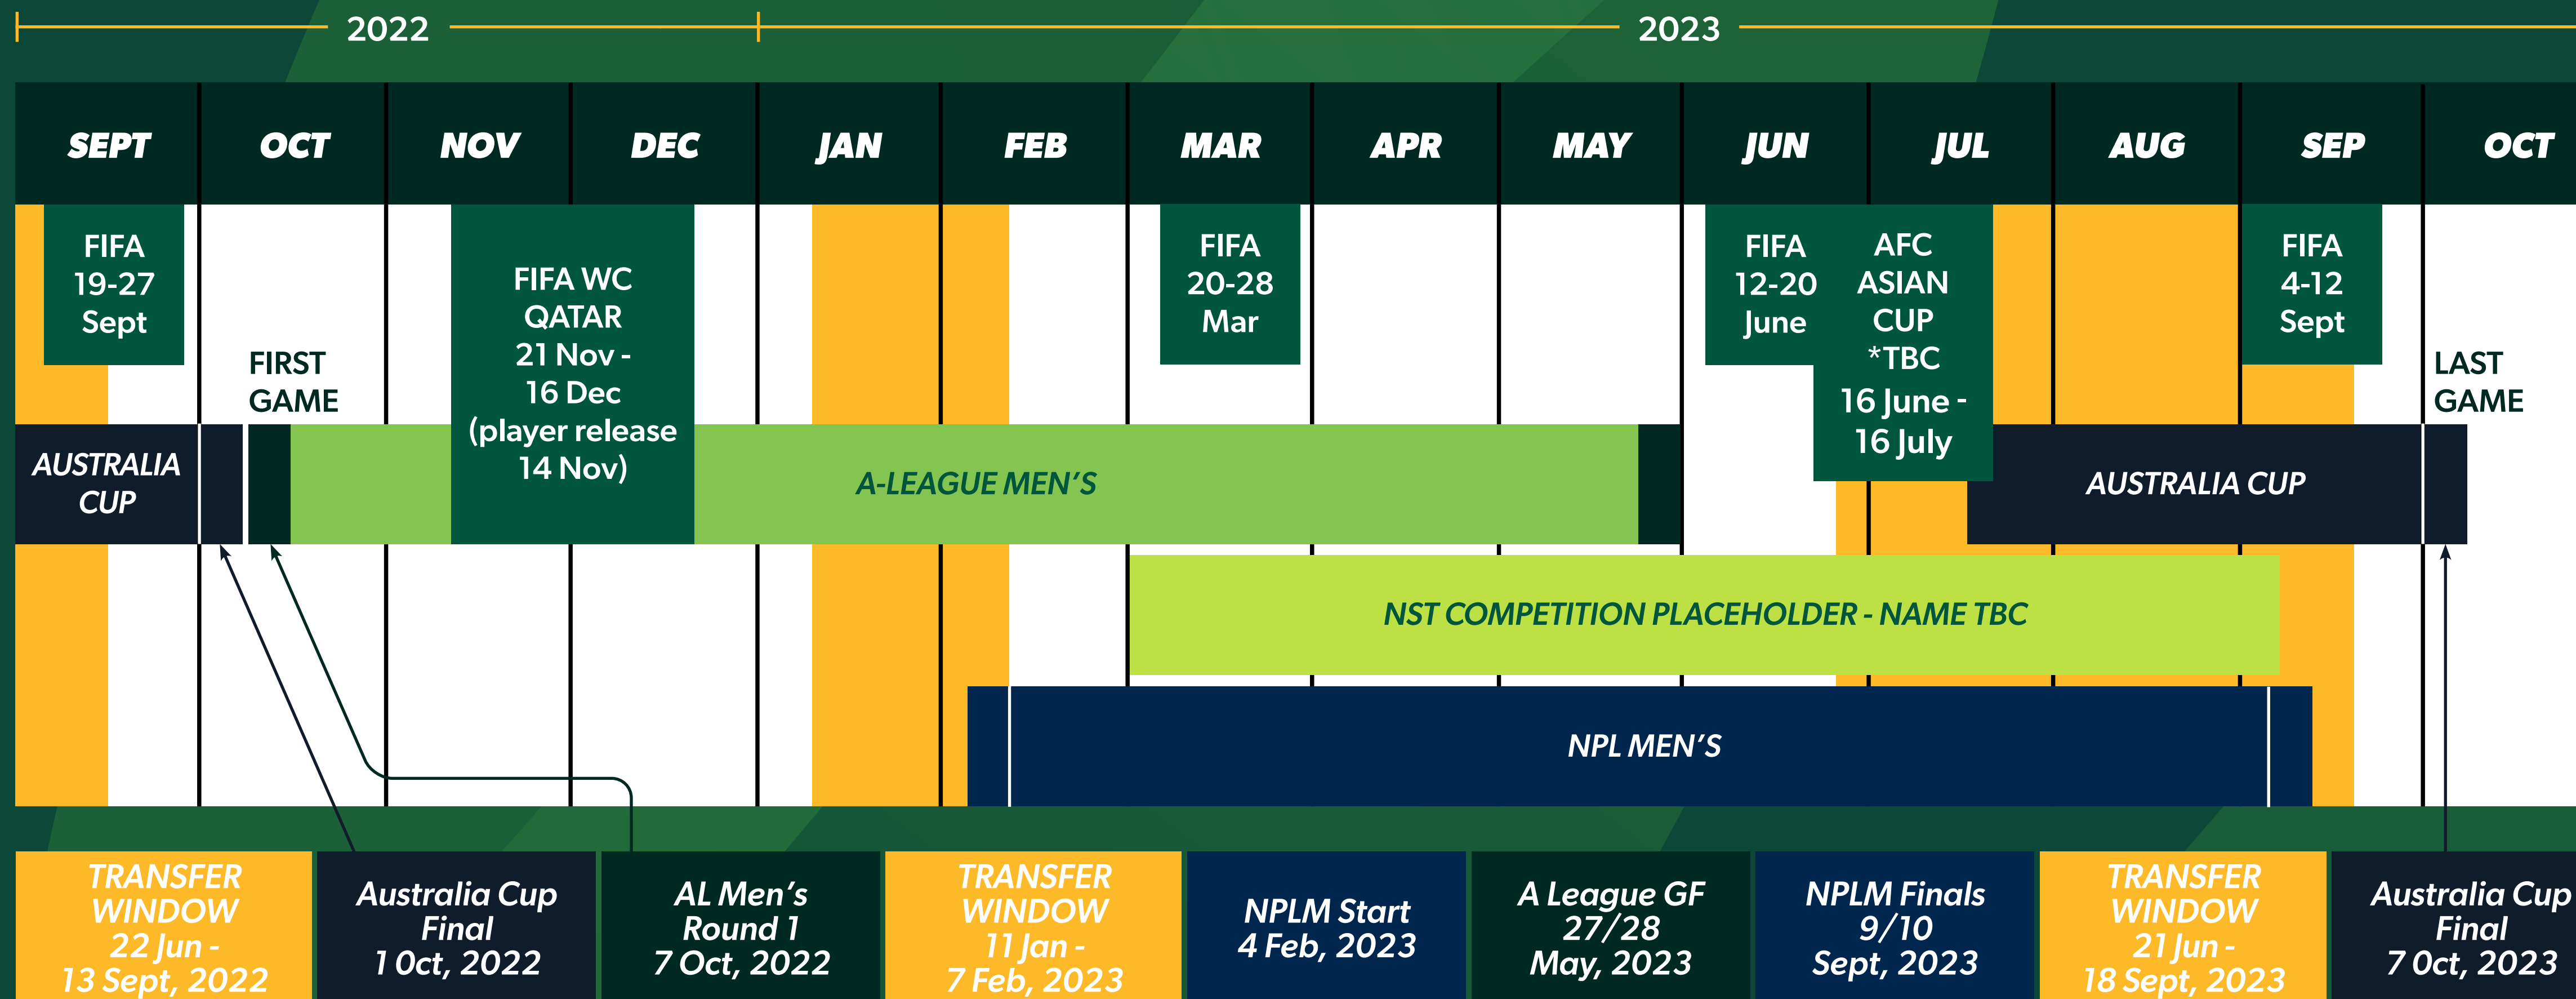

FOOTBALL AUSTRALIA DMC

MEN'S