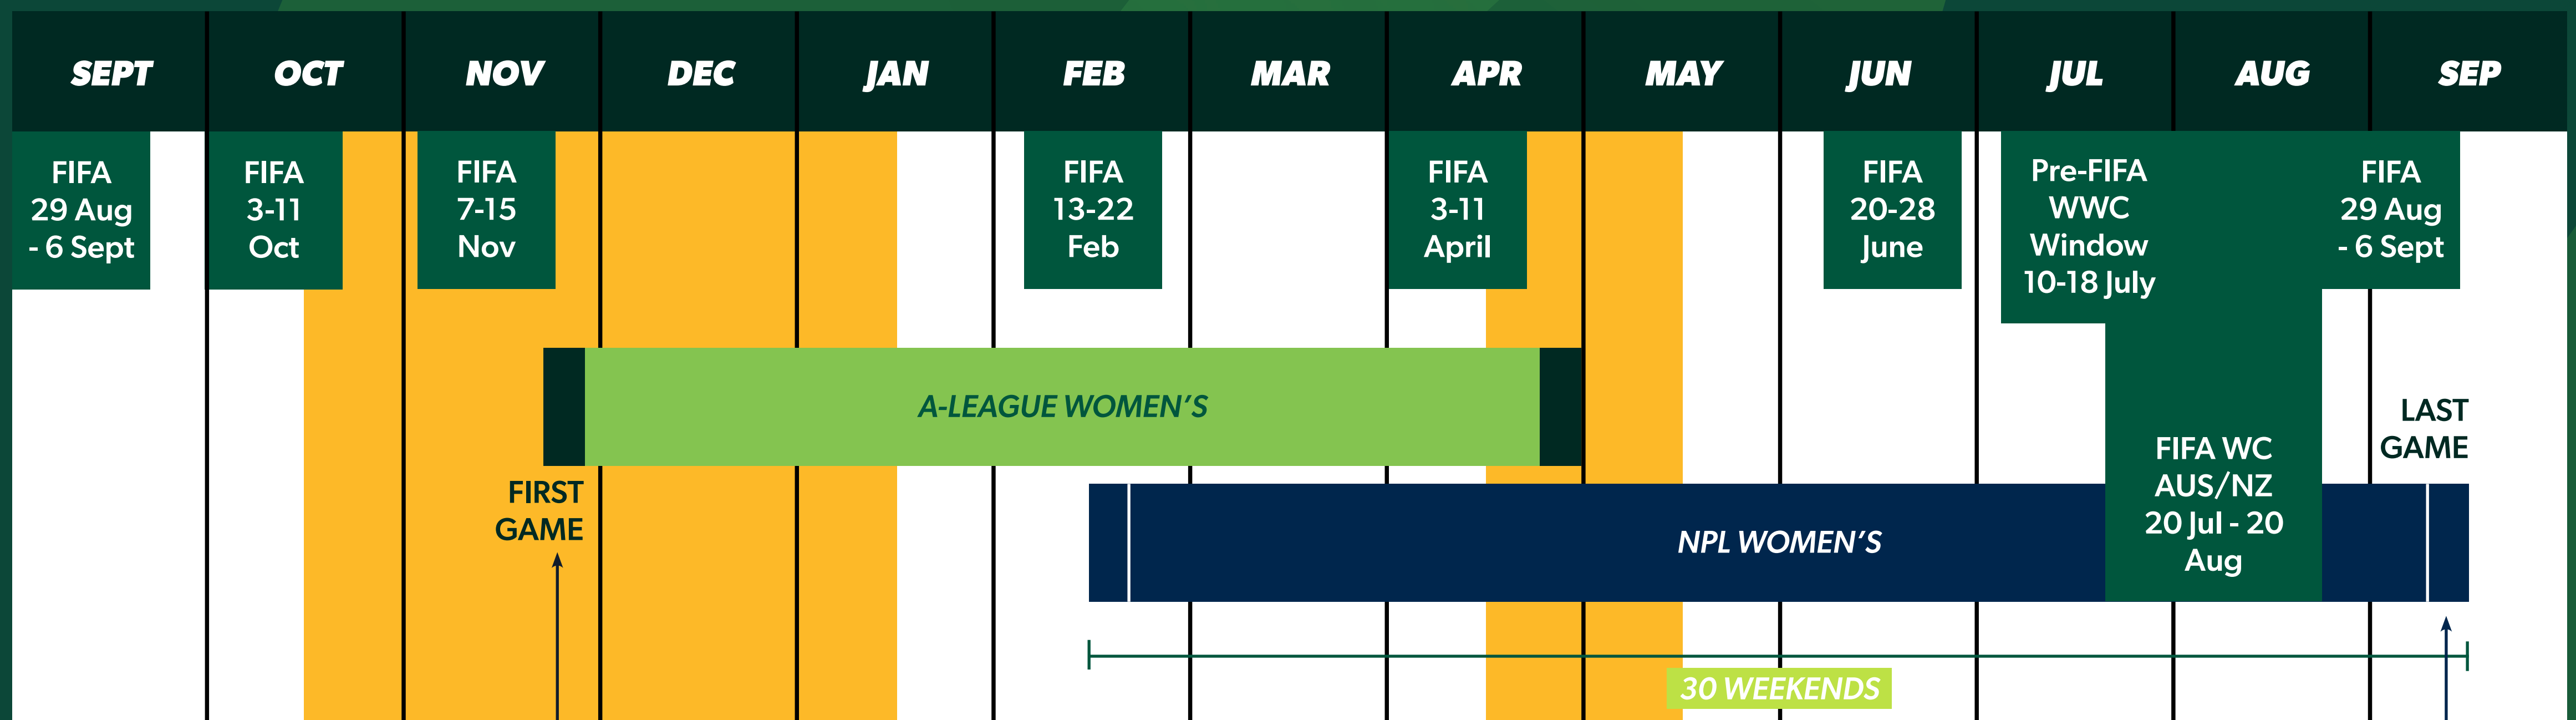

FOOTBALL AUSTRALIA DMC

KEY DATES

DMC MEN'S

Football Australia Season

7 October 2022 –
7 October 2023

**First Game: Isuzu UTE
A-League Men's Round 1**
Friday 7 October, 2022

Last Game: Australia Cup Final
Saturday 7 October, 2023

2023
20 - 28 March
12 - 20 June
***TBC 16 June - 16 July - AFC
Asian Cup**
4 - 12 September
9 - 17 October
13 - 21 November

DMC WOMEN'S

Football Australia Season

7 October 2022 –
7 October 2023

**First Game: Liberty A-League
Women's Round 1**
Friday 18 November, 2022

Competition Structure:

Allows for longer competition windows, facilitating an expanded AL Women's season to full H/A plus finals and also a longer competition window for NPLW in the year of the FIFA WWC.

Player Welfare:

Rest period for players varies by whether they only play WL or if they continue into NPLW - PFA to assist.

FOOTBALL AUSTRALIA DMC

WOMEN'S

2022 | 2023

Transfer windows = 4 x12