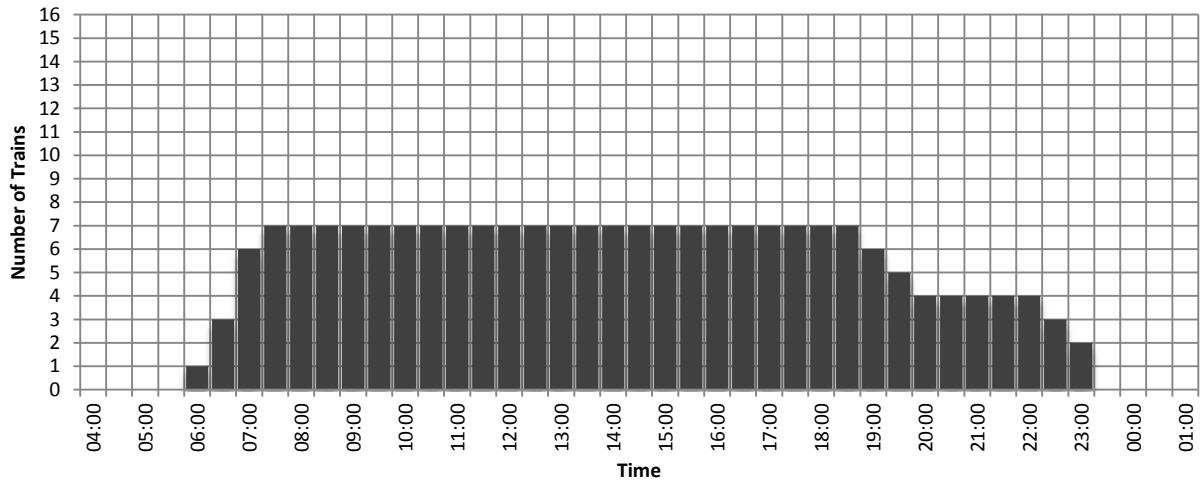

BSP7

Sunday Schedule

One Car
 Two Cars

Train	04:00	04:30	05:00	05:30	06:00	06:30	07:00	07:30	08:00	08:30	09:00	09:30	10:00	10:30	11:00	11:30	12:00	12:30	13:00	13:30	14:00	14:30	15:00	15:30	16:00	16:30	17:00	17:30	18:00	18:30	19:00	19:30	20:00	20:30	21:00	21:30	22:00	22:30	23:00	23:30	00:00	00:30	01:00								
T-1																																																			
T-2																																																			
T-3																																																			
T-4																																																			
T-5																																																			
T-6																																																			
T-7																																																			

Trains	1	3	6	7	7	7	7	7	7	7	7	7	7	7	7	7	7	7	7	7	7	7	7	7	7	7	7	7	7	6	5	4	4	4	4	4	4	3	2											
One-Car	1	3	6	7	7	7	7	7	7	7	7	7	7	7	7	7	7	7	7	7	7	7	7	7	7	7	7	7	7	6	5	4	4	4	4	4	4	3	2											
Two-Cars