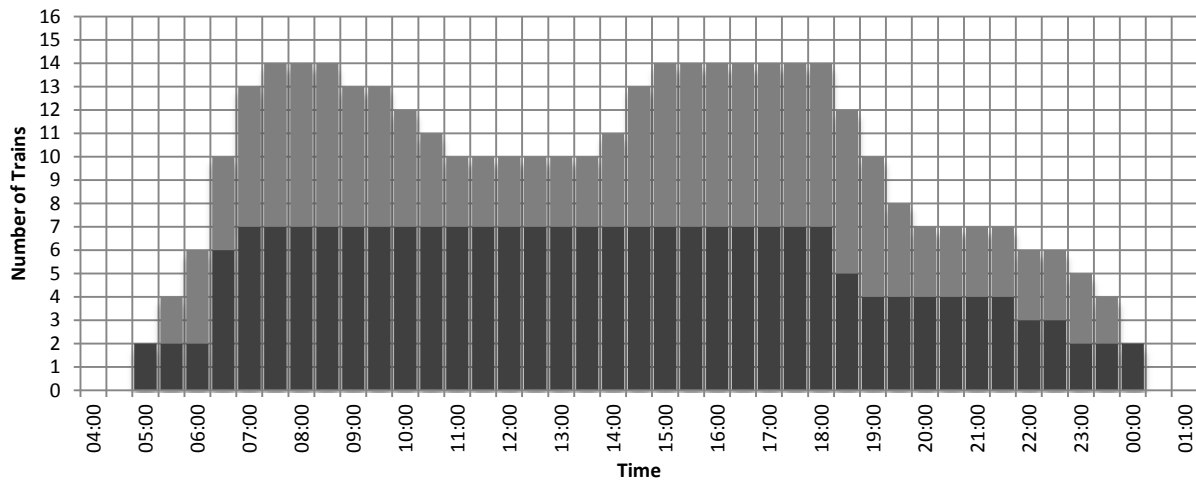

BSP5

Summer Weekday Schedule

One Car Two Cars

Train	04:00	04:30	05:00	05:30	06:00	06:30	07:00	07:30	08:00	08:30	09:00	09:30	10:00	10:30	11:00	11:30	12:00	12:30	13:00	13:30	14:00	14:30	15:00	15:30	16:00	16:30	17:00	17:30	18:00	18:30	19:00	19:30	20:00	20:30	21:00	21:30	22:00	22:30	23:00	23:30	00:00	00:30	01:00						
T-1																																																	
T-2																																																	
T-3																																																	
T-4																																																	
T-5																																																	
T-6																																																	
T-7																																																	
T-8																																																	
T-9																																																	
T-10																																																	
T-11																																																	
T-12																																																	
T-13																																																	
T-14																																																	

Trains	2	4	6	10	13	14	14	14	13	13	12	11	10	10	10	10	10	10	10	11	13	14	14	14	14	14	14	14	12	10	8	7	7	7	7	6	6	5	4	2							
One-Car	2	2	2	6	7	7	7	7	7	7	7	7	7	7	7	7	7	7	7	7	7	7	7	7	7	7	7	7	5	4	4	4	4	4	4	4	3	3	2	2	2	2	2	2	2	2	2
Two-Cars	2	4	4	6	7	7	7	6	6	5	4	3	3	3	3	3	3	3	4	6	7	7	7	7	7	7	7	6	4	3	3	3	3	3	3	3	3	3	3	3	2	2	2	2	2	2	2