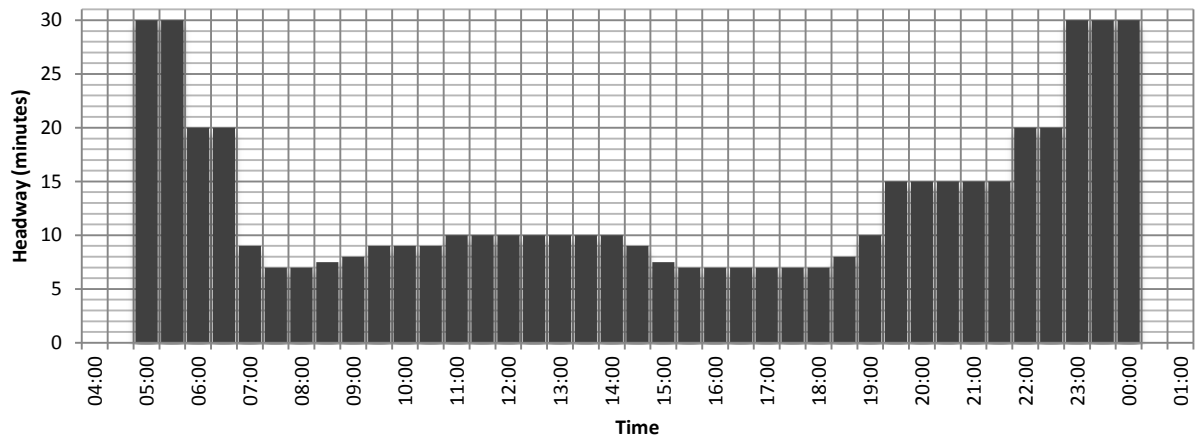

BSP5

Summer Weekday Schedule

One Car Two Cars

Train	04:00	04:30	05:00	05:30	06:00	06:30	07:00	07:30	08:00	08:30	09:00	09:30	10:00	10:30	11:00	11:30	12:00	12:30	13:00	13:30	14:00	14:30	15:00	15:30	16:00	16:30	17:00	17:30	18:00	18:30	19:00	19:30	20:00	20:30	21:00	21:30	22:00	22:30	23:00	23:30	00:00	00:30	01:00						
T-1																																																	
T-2																																																	
T-3																																																	
T-4																																																	
T-5																																																	
T-6																																																	
T-7																																																	
T-8																																																	
T-9																																																	
T-10																																																	
T-11																																																	
T-12																																																	
T-13																																																	
T-14																																																	

Trains	2	4	6	10	13	14	14	14	13	13	12	11	10	10	10	10	10	10	10	11	13	14	14	14	14	14	14	14	12	10	8	7	7	7	7	6	6	5	4	2							
One-Car	2	2	2	6	7	7	7	7	7	7	7	7	7	7	7	7	7	7	7	7	7	7	7	7	7	7	7	7	5	4	4	4	4	4	4	4	3	3	2	2	2	2	2	2	2	2	2
Two-Cars	2	4	4	6	7	7	7	6	6	5	4	3	3	3	3	3	3	3	4	6	7	7	7	7	7	7	7	6	4	3	3	3	3	3	3	3	3	3	3	3	2	2	2	2	2	2	2