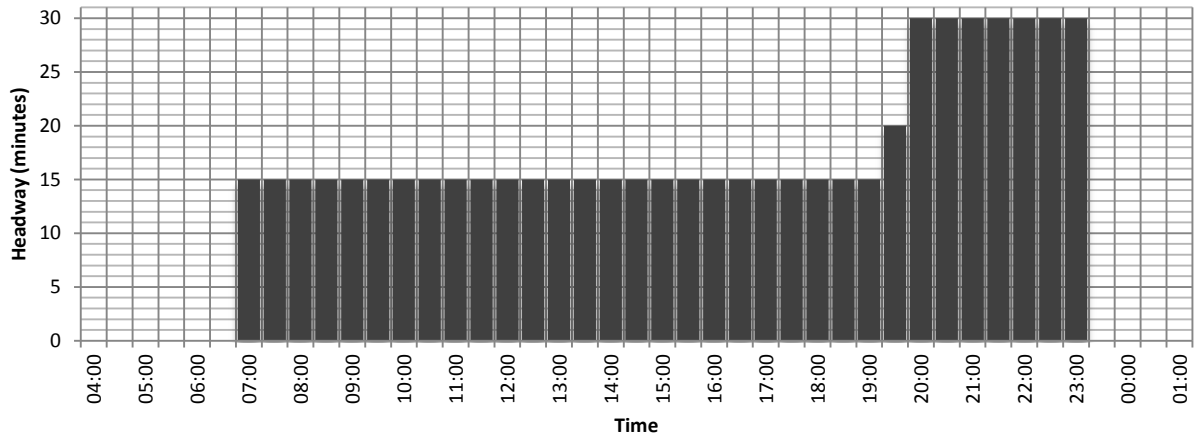

BSP7

Sunday Schedule

One Car
 Two Cars

Train	04:00	04:30	05:00	05:30	06:00	06:30	07:00	07:30	08:00	08:30	09:00	09:30	10:00	10:30	11:00	11:30	12:00	12:30	13:00	13:30	14:00	14:30	15:00	15:30	16:00	16:30	17:00	17:30	18:00	18:30	19:00	19:30	20:00	20:30	21:00	21:30	22:00	22:30	23:00	23:30	00:00	00:30	01:00								
T-1																																																			
T-2																																																			
T-3																																																			
T-4																																																			
T-5																																																			
T-6																																																			
T-7																																																			

Trains	1	3	6	7	7	7	7	7	7	7	7	7	7	7	7	7	7	7	7	7	7	7	7	7	7	7	7	7	7	6	5	4	4	4	4	4	4	3	2											
One-Car	1	3	6	7	7	7	7	7	7	7	7	7	7	7	7	7	7	7	7	7	7	7	7	7	7	7	7	7	7	6	5	4	4	4	4	4	4	3	2											
Two-Cars