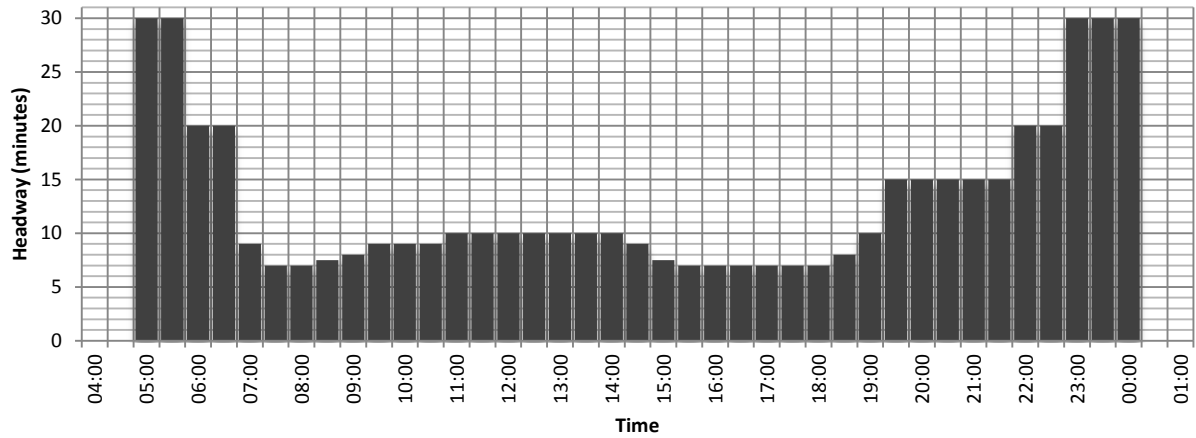

BSP6

Summer Weekday Schedule

One Car
 Two Cars

Train	04:00	04:30	05:00	05:30	06:00	06:30	07:00	07:30	08:00	08:30	09:00	09:30	10:00	10:30	11:00	11:30	12:00	12:30	13:00	13:30	14:00	14:30	15:00	15:30	16:00	16:30	17:00	17:30	18:00	18:30	19:00	19:30	20:00	20:30	21:00	21:30	22:00	22:30	23:00	23:30	00:00	00:30	01:00											
T-1																																																						
T-2																																																						
T-3																																																						
T-4																																																						
T-5																																																						
T-6																																																						
T-7																																																						
T-8																																																						
T-9																																																						
T-10																																																						
T-11																																																						
T-12																																																						
T-13																																																						
T-14																																																						

Trains	2	4	6	10	13	14	14	14	13	13	12	11	10	10	10	10	10	10	10	11	13	14	14	14	14	14	14	14	14	12	10	8	7	7	7	7	6	6	5	4	2
One-Car	1	1	1	3	5	5	5	5	5	5	5	5	5	5	5	5	5	5	5	5	5	5	5	5	5	5	5	5	5	4	4	4	4	4	4	4	3	3	2	2	2
Two-Cars	1	3	5	7	8	9	9	9	8	8	7	6	5	5	5	5	5	5	5	6	8	9	9	9	9	9	9	9	7	6	4	3	3	3	3	3	3	3	3	3	2