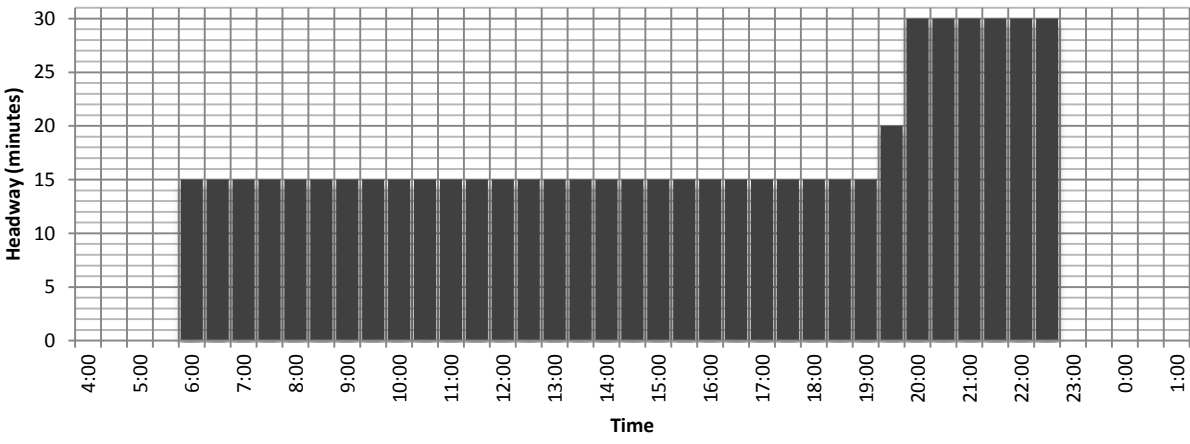

BSP2

Sunday Schedule

One Car
 Two Cars

Train	04:00	04:30	05:00	05:30	06:00	06:30	07:00	07:30	08:00	08:30	09:00	09:30	10:00	10:30	11:00	11:30	12:00	12:30	13:00	13:30	14:00	14:30	15:00	15:30	16:00	16:30	17:00	17:30	18:00	18:30	19:00	19:30	20:00	20:30	21:00	21:30	22:00	22:30	23:00	23:30	00:00	00:30	01:00												
T-1																																																							
T-2																																																							
T-3																																																							
T-4																																																							
T-5																																																							
T-6																																																							
T-7																																																							

Trains	1	3	6	7	7	7	7	7	7	7	7	7	7	7	7	7	7	7	7	7	7	7	7	7	7	7	7	7	7	7	6	5	4	4	4	4	4	4	3	2															
One-Car	1	3	6	7	7	7	7	7	7	7	7	7	7	7	7	7	7	7	7	7	7	7	7	7	7	7	7	7	7	6	5	4	4	4	4	4	4	4	3	2															
Two-Cars