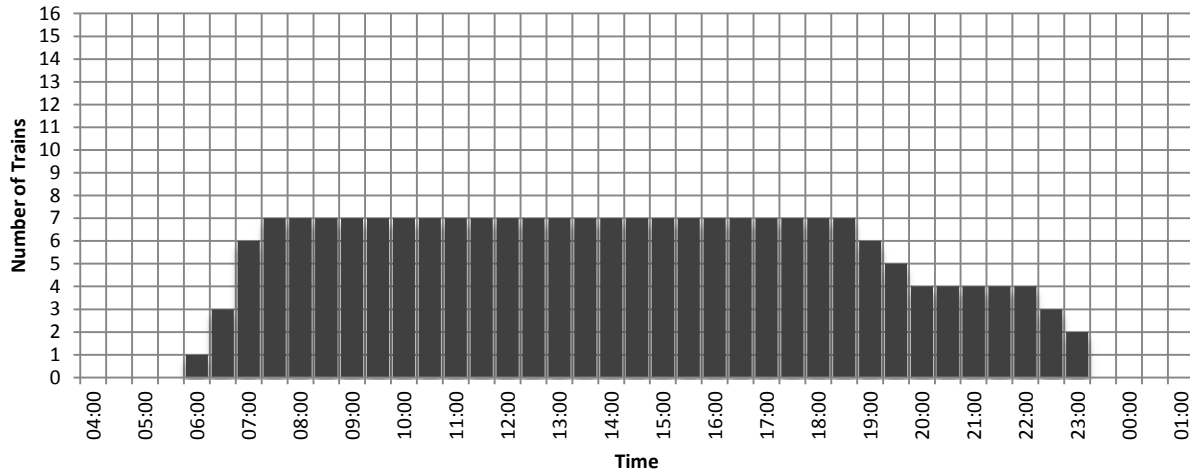

BSP2

Sunday Schedule

One Car
 Two Cars

Train	04:00	04:30	05:00	05:30	06:00	06:30	07:00	07:30	08:00	08:30	09:00	09:30	10:00	10:30	11:00	11:30	12:00	12:30	13:00	13:30	14:00	14:30	15:00	15:30	16:00	16:30	17:00	17:30	18:00	18:30	19:00	19:30	20:00	20:30	21:00	21:30	22:00	22:30	23:00	23:30	00:00	00:30	01:00												
T-1																																																							
T-2																																																							
T-3																																																							
T-4																																																							
T-5																																																							
T-6																																																							
T-7																																																							

Trains	1	3	6	7	7	7	7	7	7	7	7	7	7	7	7	7	7	7	7	7	7	7	7	7	7	7	7	7	7	7	6	5	4	4	4	4	4	4	3	2															
One-Car	1	3	6	7	7	7	7	7	7	7	7	7	7	7	7	7	7	7	7	7	7	7	7	7	7	7	7	7	7	6	5	4	4	4	4	4	4	4	3	2															
Two-Cars