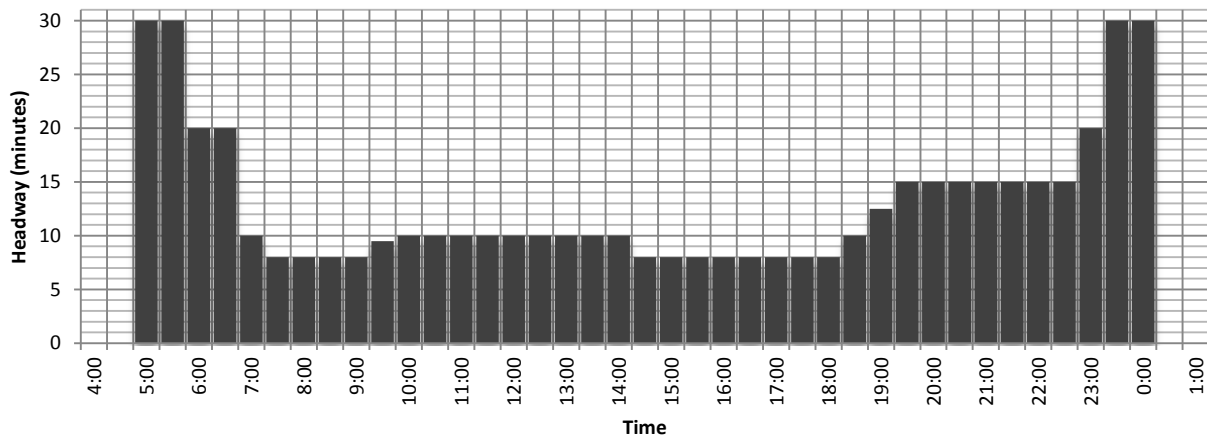

BSP1 Regular Weekday Schedule

■ One Car   ■ Two Cars

Train	4:00	4:30	5:00	5:30	6:00	6:30	7:00	7:30	8:00	8:30	9:00	9:30	10:00	10:30	11:00	11:30	12:00	12:30	13:00	13:30	14:00	14:30	15:00	15:30	16:00	16:30	17:00	17:30	18:00	18:30	19:00	19:30	20:00	20:30	21:00	21:30	22:00	22:30	23:00	23:30	0:00	0:30	1:00									
T-1																																																				
T-2																																																				
T-3																																																				
T-4																																																				
T-5																																																				
T-6																																																				
T-7																																																				
T-8																																																				
T-9																																																				
T-10																																																				
T-11																																																				
T-12																																																				

Trains	2	4	6	9	12	12	12	12	12	12	12	12	11	10	10	10	10	10	10	10	10	10	10	10	10	10	10	10	10	10	10	10	11	8	8	8	8	8	8	8	8	8	8	7	7	6	4	2				
One-Car	2	4	6	9	12	12	12	12	12	12	12	11	10	10	10	10	10	10	10	10	10	10	10	10	10	10	10	10	10	10	10	11	8	8	8	8	8	8	8	8	7	7	6	4	2							
Two-Cars