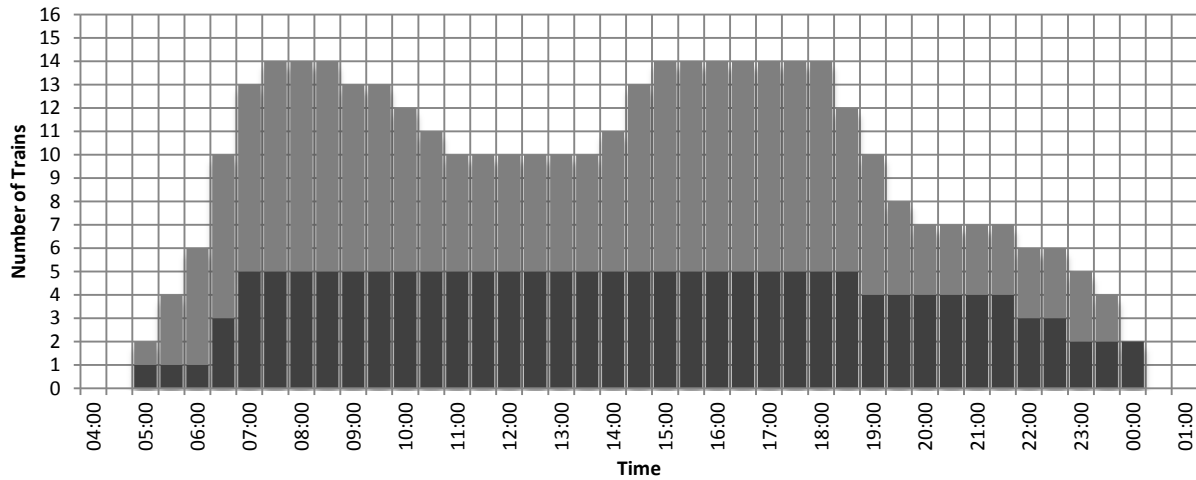

BSP6

Summer Weekday Schedule

One Car
 Two Cars

Train	04:00	04:30	05:00	05:30	06:00	06:30	07:00	07:30	08:00	08:30	09:00	09:30	10:00	10:30	11:00	11:30	12:00	12:30	13:00	13:30	14:00	14:30	15:00	15:30	16:00	16:30	17:00	17:30	18:00	18:30	19:00	19:30	20:00	20:30	21:00	21:30	22:00	22:30	23:00	23:30	00:00	00:30	01:00											
T-1																																																						
T-2																																																						
T-3																																																						
T-4																																																						
T-5																																																						
T-6																																																						
T-7																																																						
T-8																																																						
T-9																																																						
T-10																																																						
T-11																																																						
T-12																																																						
T-13																																																						
T-14																																																						

Trains	2	4	6	10	13	14	14	14	13	13	12	11	10	10	10	10	10	10	10	11	13	14	14	14	14	14	14	14	14	12	10	8	7	7	7	7	6	6	5	4	2
One-Car	1	1	1	3	5	5	5	5	5	5	5	5	5	5	5	5	5	5	5	5	5	5	5	5	5	5	5	5	5	4	4	4	4	4	4	4	3	3	2	2	2
Two-Cars	1	3	5	7	8	9	9	9	8	8	7	6	5	5	5	5	5	5	5	6	8	9	9	9	9	9	9	9	7	6	4	3	3	3	3	3	3	3	3	3	2