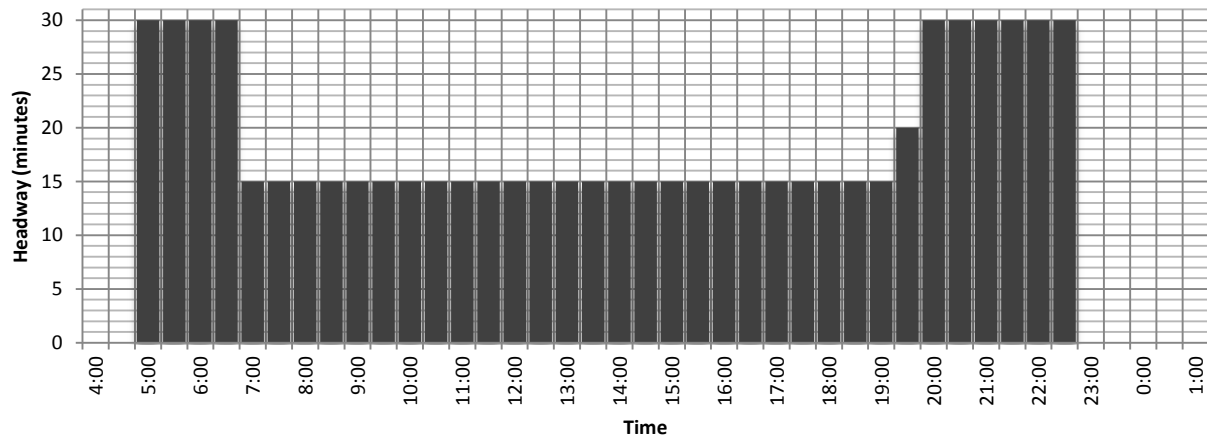

BSP1

Saturday Schedule

One Car
 Two Cars

Train	04:00	04:30	05:00	05:30	06:00	06:30	07:00	07:30	08:00	08:30	09:00	09:30	10:00	10:30	11:00	11:30	12:00	12:30	13:00	13:30	14:00	14:30	15:00	15:30	16:00	16:30	17:00	17:30	18:00	18:30	19:00	19:30	20:00	20:30	21:00	21:30	22:00	22:30	23:00	23:30	00:00	00:30	01:00														
T-1																																																									
T-2																																																									
T-3																																																									
T-4																																																									
T-5																																																									
T-6																																																									
T-7																																																									

Trains	2	4	4	5	6	7	7	7	7	7	7	7	7	7	7	7	7	7	7	7	7	7	7	7	7	7	7	7	7	6	5	4	4	4	4	4	4	4	4	4	3	1															
One-Car	2	4	4	5	6	7	7	7	7	7	7	7	7	7	7	7	7	7	7	7	7	7	7	7	7	7	7	7	6	5	4	4	4	4	4	4	4	4	4	4	3	1															
Two-Cars