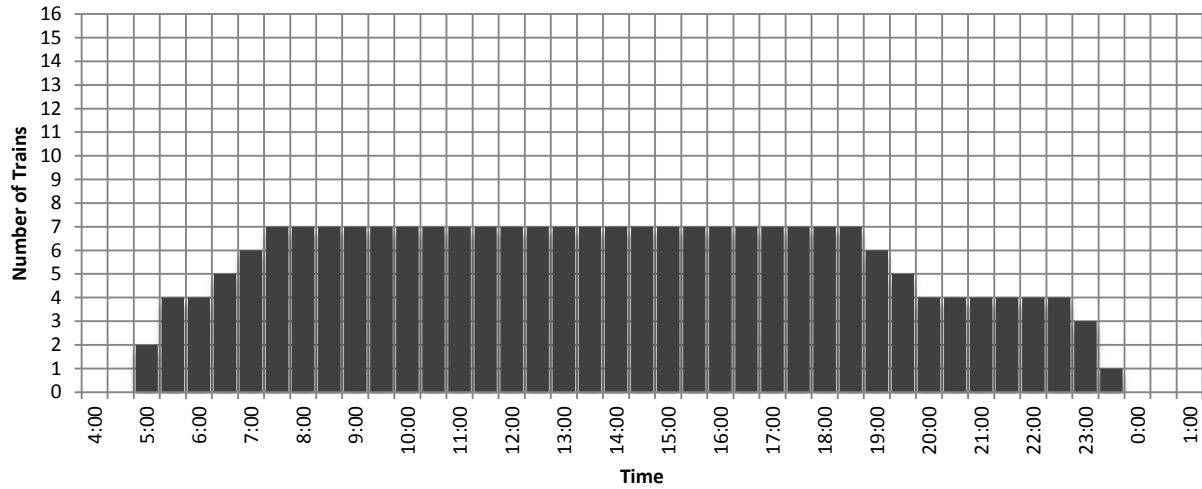

BSP1

Saturday Schedule

One Car
 Two Cars

Train	04:00	04:30	05:00	05:30	06:00	06:30	07:00	07:30	08:00	08:30	09:00	09:30	10:00	10:30	11:00	11:30	12:00	12:30	13:00	13:30	14:00	14:30	15:00	15:30	16:00	16:30	17:00	17:30	18:00	18:30	19:00	19:30	20:00	20:30	21:00	21:30	22:00	22:30	23:00	23:30	00:00	00:30	01:00														
T-1																																																									
T-2																																																									
T-3																																																									
T-4																																																									
T-5																																																									
T-6																																																									
T-7																																																									

Trains	2	4	4	5	6	7	7	7	7	7	7	7	7	7	7	7	7	7	7	7	7	7	7	7	7	7	7	7	7	6	5	4	4	4	4	4	4	4	4	4	3	1															
One-Car	2	4	4	5	6	7	7	7	7	7	7	7	7	7	7	7	7	7	7	7	7	7	7	7	7	7	7	7	6	5	4	4	4	4	4	4	4	4	4	4	3	1															
Two-Cars