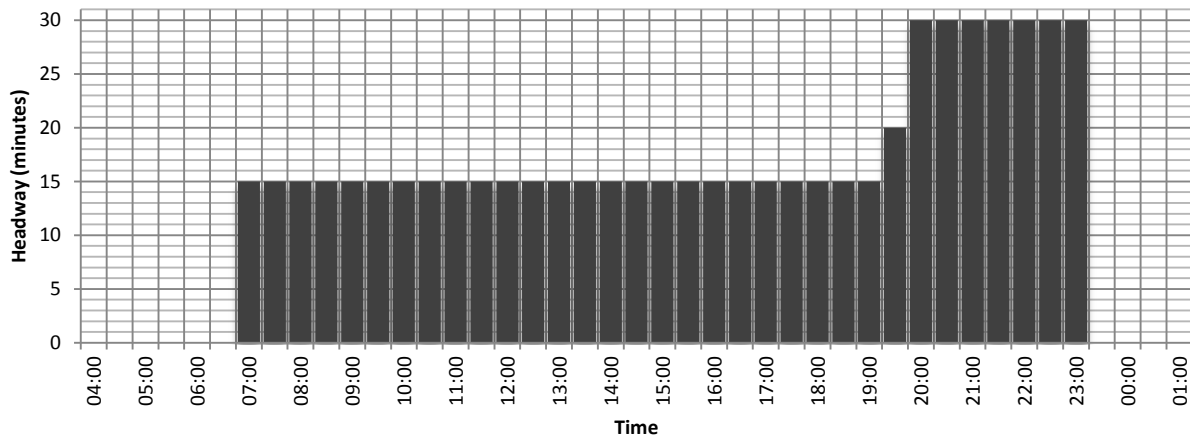

BSP6

Sunday Schedule

One Car
 Two Cars

Train	04:00	04:30	05:00	05:30	06:00	06:30	07:00	07:30	08:00	08:30	09:00	09:30	10:00	10:30	11:00	11:30	12:00	12:30	13:00	13:30	14:00	14:30	15:00	15:30	16:00	16:30	17:00	17:30	18:00	18:30	19:00	19:30	20:00	20:30	21:00	21:30	22:00	22:30	23:00	23:30	00:00	00:30	01:00														
T-1																																																									
T-2																																																									
T-3																																																									
T-4																																																									
T-5																																																									
T-6																																																									
T-7																																																									

Trains	1	3	6	7	7	7	7	7	7	7	7	7	7	7	7	7	7	7	7	7	7	7	7	7	7	7	7	7	7	7	6	5	4	4	4	4	4	4	3	2																		
One-Car	1	3	6	7	7	7	7	7	7	7	7	7	7	7	7	7	7	7	7	7	7	7	7	7	7	7	7	7	7	7	6	5	4	4	4	4	4	4	3	2																		
Two-Cars