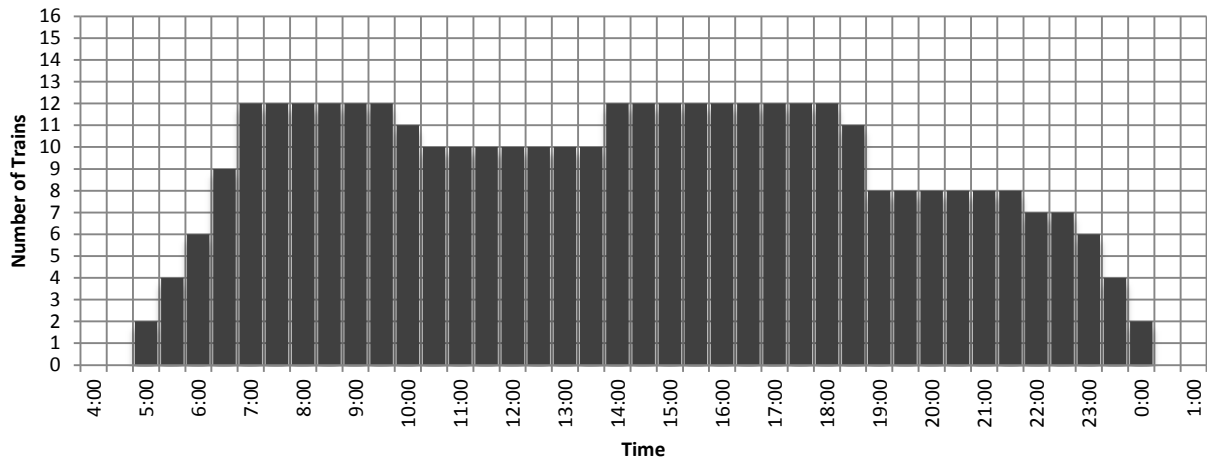

BSP1 Regular Weekday Schedule

■ One Car   ■ Two Cars

Train	4:00	4:30	5:00	5:30	6:00	6:30	7:00	7:30	8:00	8:30	9:00	9:30	10:00	10:30	11:00	11:30	12:00	12:30	13:00	13:30	14:00	14:30	15:00	15:30	16:00	16:30	17:00	17:30	18:00	18:30	19:00	19:30	20:00	20:30	21:00	21:30	22:00	22:30	23:00	23:30	0:00	0:30	1:00									
T-1																																																				
T-2																																																				
T-3																																																				
T-4																																																				
T-5																																																				
T-6																																																				
T-7																																																				
T-8																																																				
T-9																																																				
T-10																																																				
T-11																																																				
T-12																																																				

Trains	2	4	6	9	12	12	12	12	12	12	12	12	11	10	10	10	10	10	10	10	10	10	10	10	10	10	10	10	10	10	10	10	11	8	8	8	8	8	8	8	8	8	8	7	7	6	4	2				
One-Car	2	4	6	9	12	12	12	12	12	12	12	11	10	10	10	10	10	10	10	10	10	10	10	10	10	10	10	10	10	10	10	11	8	8	8	8	8	8	8	8	7	7	6	4	2							
Two-Cars