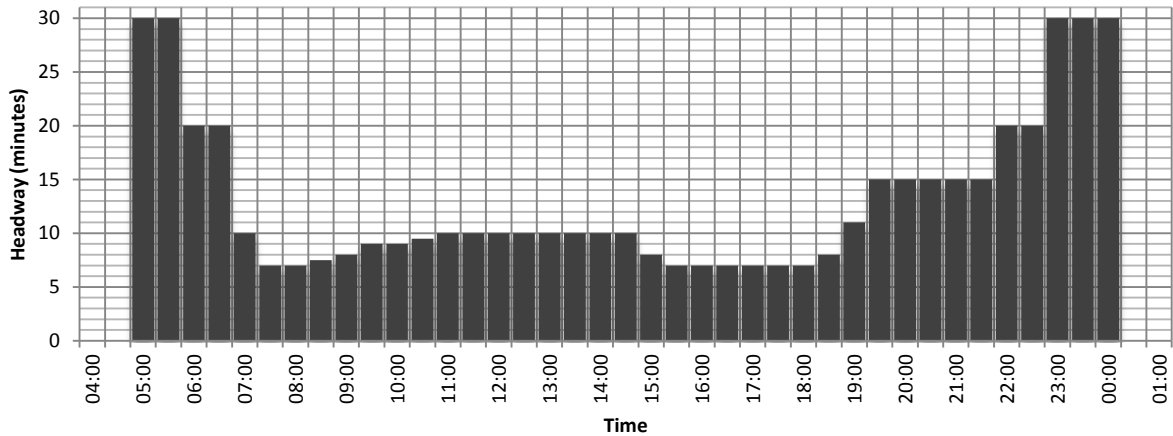

BSP3

Regular Weekday Schedule

One Car
 Two Cars

Train	04:00	04:30	05:00	05:30	06:00	06:30	07:00	07:30	08:00	08:30	09:00	09:30	10:00	10:30	11:00	11:30	12:00	12:30	13:00	13:30	14:00	14:30	15:00	15:30	16:00	16:30	17:00	17:30	18:00	18:30	19:00	19:30	20:00	20:30	21:00	21:30	22:00	22:30	23:00	23:30	00:00	00:30	01:00												
T-1																																																							
T-2																																																							
T-3																																																							
T-4																																																							
T-5																																																							
T-6																																																							
T-7																																																							
T-8																																																							
T-9																																																							
T-10																																																							
T-11																																																							
T-12																																																							
T-13																																																							
T-14																																																							

Trains	2	4	6	10	13	14	14	14	13	13	12	11	10	10	10	10	10	10	10	10	10	11	13	14	14	14	14	14	14	14	12	10	8	7	7	7	7	6	6	5	4	2												
One-Car	2	2	3	7	10	11	11	11	11	11	11	11	10	10	10	10	10	10	10	10	10	10	10	11	11	11	11	11	11	11	9	7	6	5	5	5	5	5	4	4	3	3	2											
Two-Cars