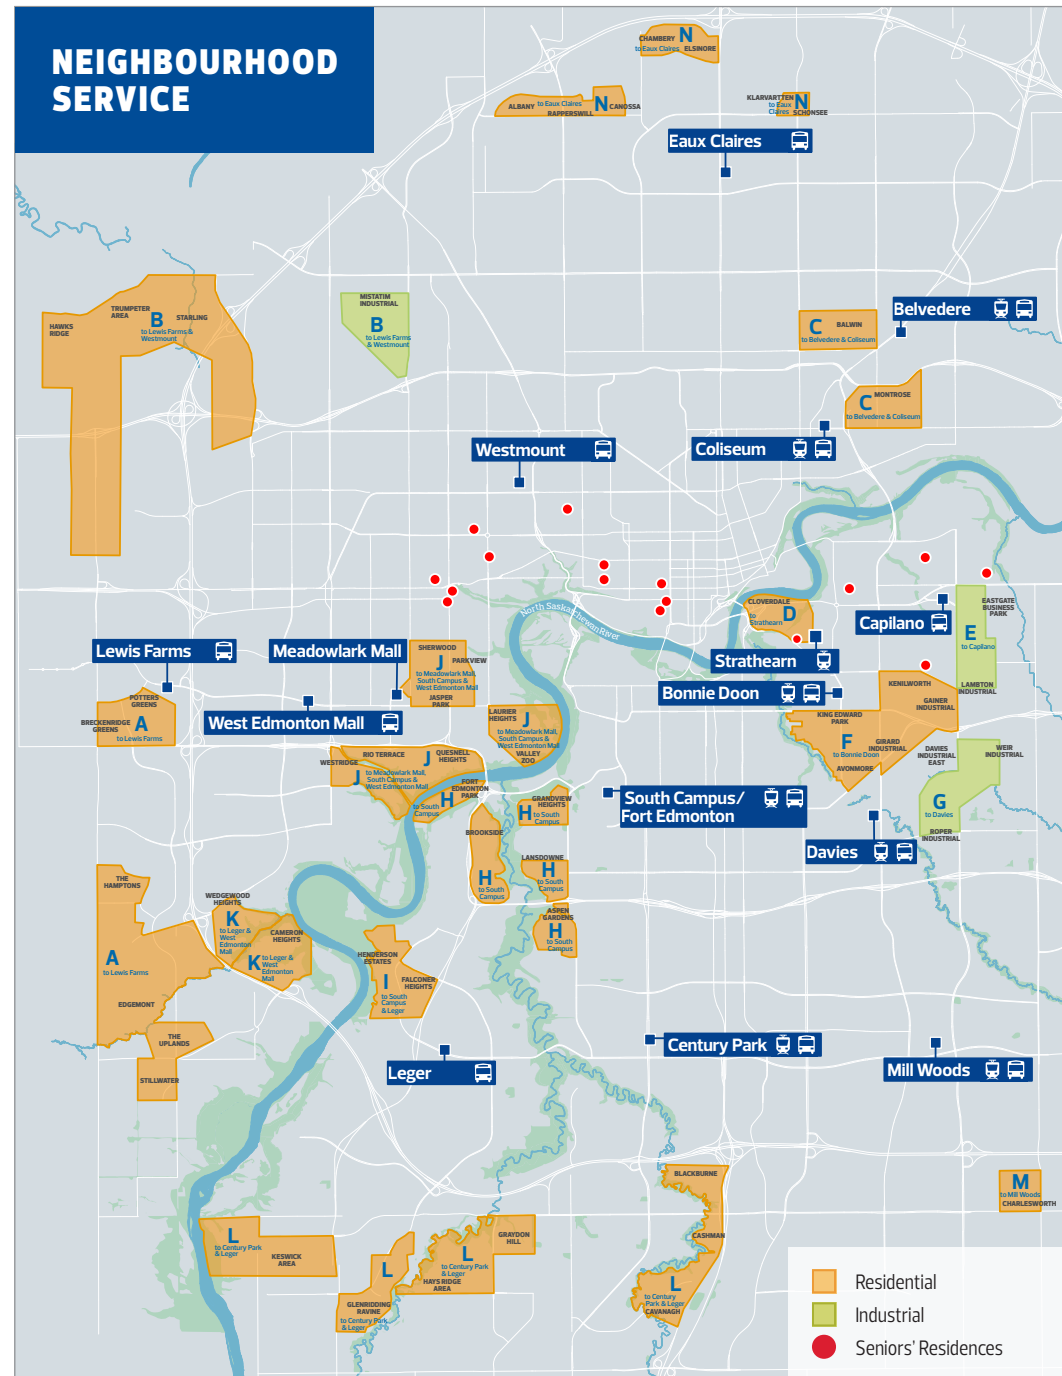

How to book a trip

- Use the **Edmonton On Demand Transit app**
  - Take advantage of vehicle tracking, push notifications and text messages
- Book online at **edmonton.ca/OnDemandTransit**
- Call the **On Demand Transit call centre** at **780-496-2400** to talk to a live agent during service hours
- If you do not have access to a smartphone:
  - Use **On Demand Transit phones** at select transit hubs to contact the **On Demand Transit call centre**
  - Ask an operator in a **On Demand Transit shuttle bus** to book your trip

Traveling with mobility aids and children

All On Demand Transit shuttles are **fully accessible** and are **equipped with two built-in child safety seats**. Please identify at the time of booking if you require space for a wheelchair, mobility scooter, walker or stroller, or require the use of a child safety seat. If your child weighs less than 20 pounds/9 kilograms, you must bring an infant carrier.

Arrive on time

Look for the shuttle bus ID number (located above the door, driver window, rear door and front windshield) at your pick-up spot to make sure you board the right vehicle. Shuttle buses will wait for you for one minute if you are not there. Your shuttle bus' arrival time will be provided to you when you book. If you need to cancel your trip, please call 780-496-2400 at least 20 minutes before your scheduled pick up.

BOOKING A TRIP

Hub Zone	Transit Hub(s)	Phone	Neighbourhood
A	Lewis Farms Transit Centre	☑	+ Breckenridge Greens + Edgemont + Potter Greens + Stillwater + The Hamptons (Hope Road) + Uplands
B	Westmount Transit Centre Lewis Farms Transit Centre	☑ ☑	+ Hawks Ridge + Kinokamau Plains Industrial (portion) + Mistatim Industrial (portion) + Starling + Trumpeter + Westview Village + Winterburn Industrial (portion)
C	Coliseum Transit Centre/ LRT Station Belvedere Transit Centre/ LRT Station	☑ ⊗	+ Balwin + Montrose
D	Strathearn Stop	⊗	+ Cloverdale
E	Capilano Transit Centre	☑	+ Eastgate Business Park (portion)
F	Bonnie Doon Stop	⊗	+ Avonmore + Gainer Industrial + Girard Industrial + Kenilworth + King Edward Park
G	Davies Transit Centre/ LRT Station	⊗	+ Roper Industrial (portion) + Weir Industrial (portion)
H	South Campus Transit Centre/LRT Station	☑	+ Aspen Gardens + Brookside + Fort Edmonton Park + Grandview Heights + Lansdowne

Hub Zone	Transit Hub(s)	Phone	Neighbourhood
I	Leger Transit Centre South Campus Transit Centre/LRT Station	☑ ☑	+ Falconer Heights + Henderson Estates
J	South Campus Transit Centre/LRT Station Meadowlark Shopping Centre West Edmonton Mall	☑ ⊗ ☑	+ Jasper Park + Laurier Heights + Parkview + Quesnell Heights + Rio Terrace + Sherwood + Valley Zoo + Westridge
K	Leger Transit Centre West Edmonton Mall	☑ ☑	+ Cameron Heights + Wedgewood Heights
L	Century Park Transit Centre/ LRT Station Leger Transit Centre	☑ ☑	+ Blackburne + Cashman + Cavanagh + Glenriding Ravine + Graydon Hill + Hays Ridge + Keswick
M	Mill Woods Transit Centre	⊖	+ The Hills at Charlesworth
N	Eaux Claires Transit Centre	⊖	+ Albany + Canossa + Chambery + Elsinore + Klarvatten + Rapperswill + Schonsee

⊗ No phone available
⊖ Phone available by early 2023
☑ Phone available

NEIGHBOURHOOD SERVICE