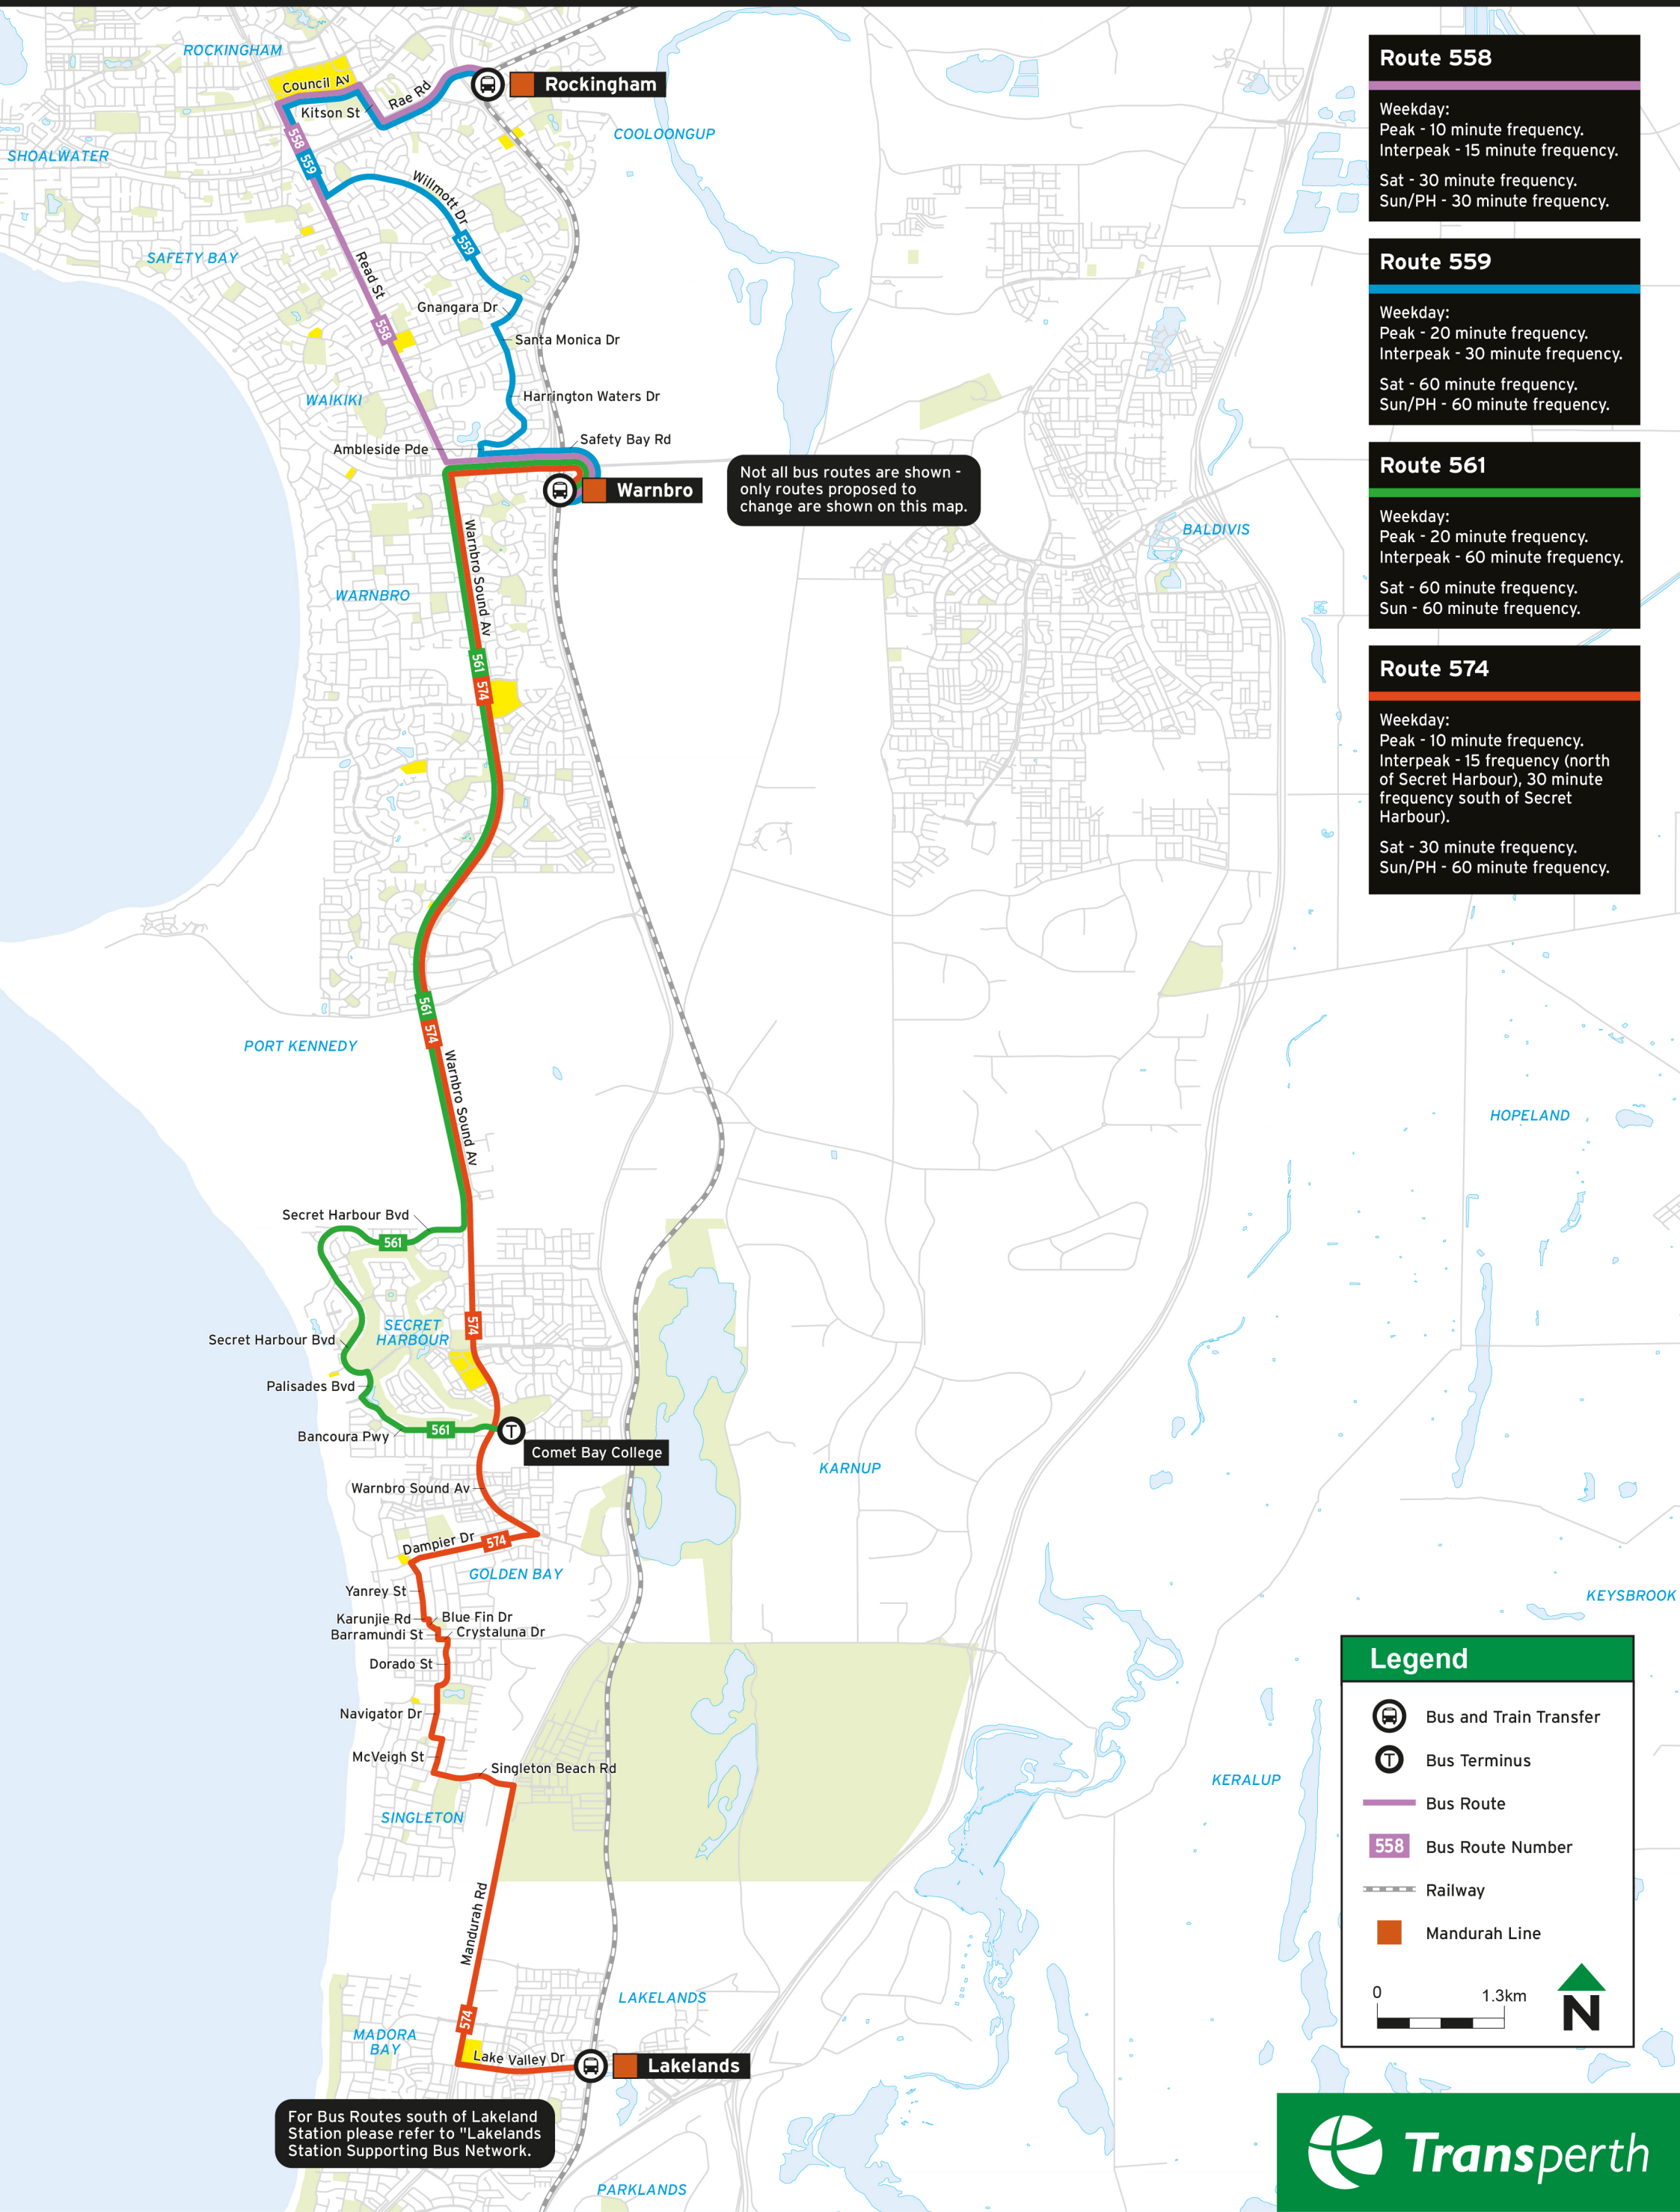

Warnbro Station Supporting Bus Network

Not all bus routes are shown - only routes proposed to change are shown on this map.

For Bus Routes south of Lakeland Station please refer to "Lakelands Station Supporting Bus Network."

Route 558

Weekday:
Peak - 10 minute frequency.
Interpeak - 15 minute frequency.
Sat - 30 minute frequency.
Sun/PH - 30 minute frequency.

Route 559

Weekday:
Peak - 20 minute frequency.
Interpeak - 30 minute frequency.
Sat - 60 minute frequency.
Sun/PH - 60 minute frequency.

Route 561

Weekday:
Peak - 20 minute frequency.
Interpeak - 60 minute frequency.
Sat - 60 minute frequency.
Sun - 60 minute frequency.

Route 574

Weekday:
Peak - 10 minute frequency.
Interpeak - 15 frequency (north of Secret Harbour), 30 minute frequency south of Secret Harbour).
Sat - 30 minute frequency.
Sun/PH - 60 minute frequency.

Legend

- Bus and Train Transfer
- Bus Terminus
- Bus Route
- Bus Route Number
- Railway
- Mandurah Line

0 1.3km