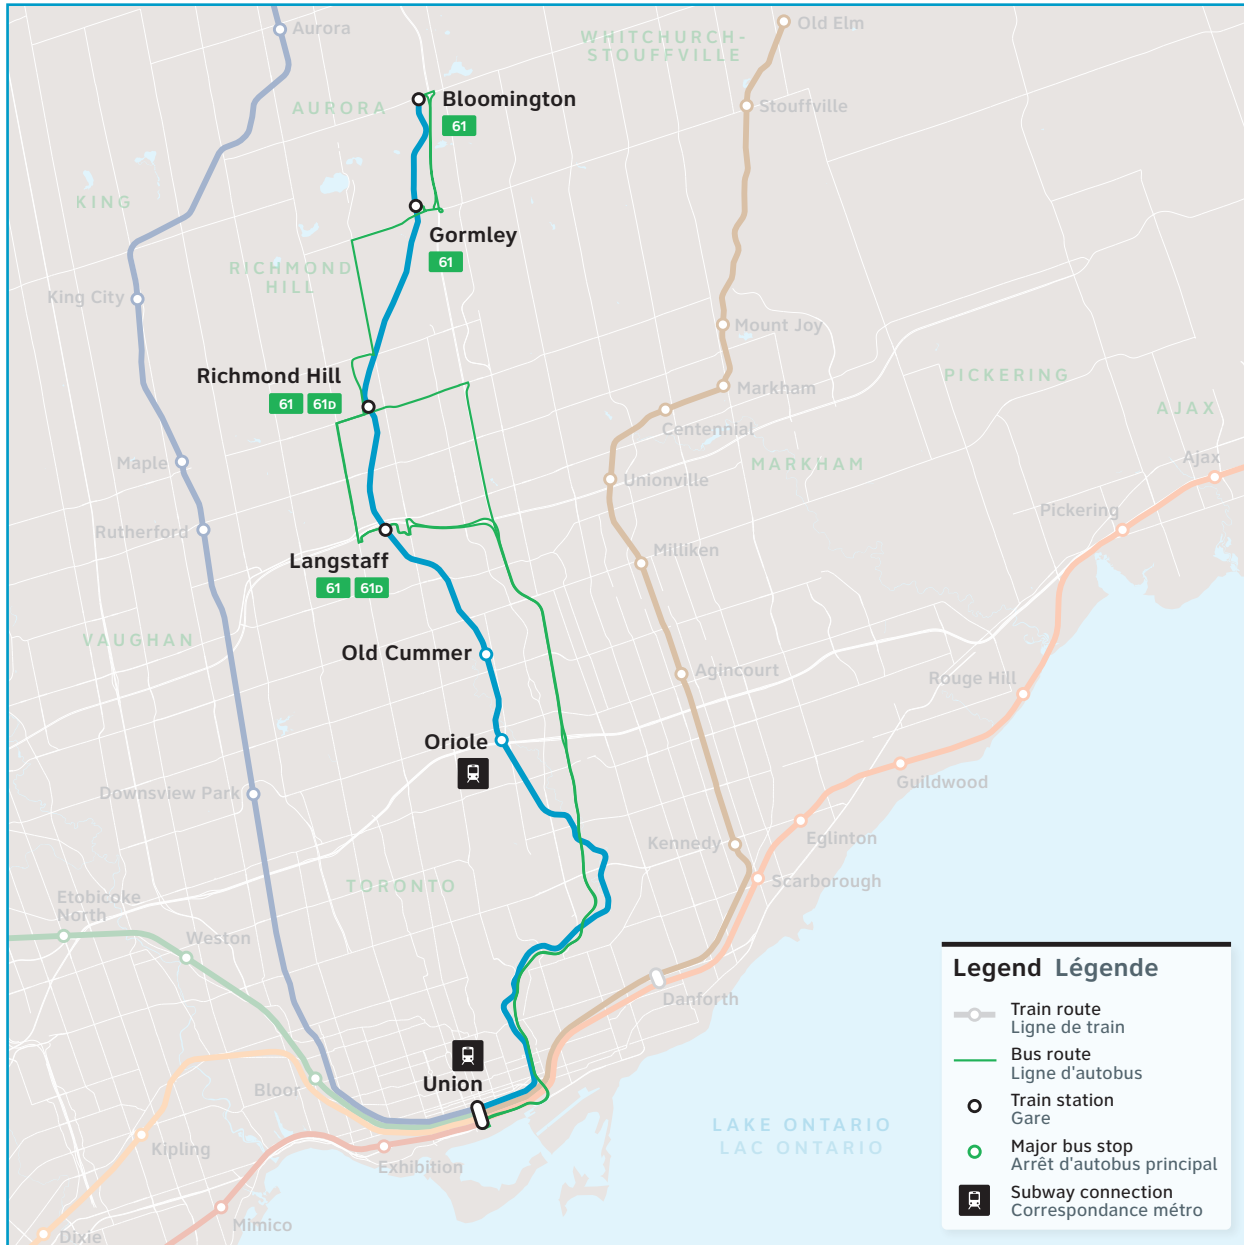

61

Route number
Nombre d'itinéraire

Richmond Hill

CONTACT US

1-888-438-6646
416-869-3200
TTY: #711 or call
1-800-855-0511

gotransit.com/schedules

@GOtransitRH
@GOtransitBus

See Something?
Say Something.
24/7 Transit Safety Dispatch:
1-877-297-0642

RH 61

- Bloomington GO
- Gormley GO
- Richmond Hill GO
- Langstaff GO
- Old Cummer GO
- Oriole GO
- Union Station

Daily / Quotidiennement

Includes GO Bus routes 61 / Inclut les routes 61 d'autobus GO

Effective / À partir de:
7 JANUARY 2023
JANVIER