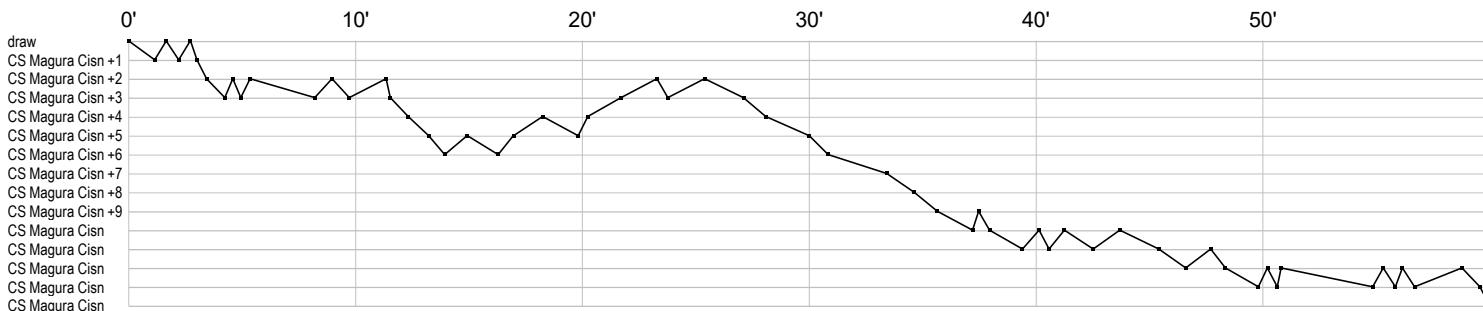

Match Team Statistics

CS Magura Cisdadie 37 - 23 CSM Galati

15.1.2023. 18:00

Match No.

(18 - 13) (19 - 10)

Attendance:

Sala Sporturilor Cisdadie

Referees: Mariana Agliceriu (ROU) / Mirabela Turdean (ROU)