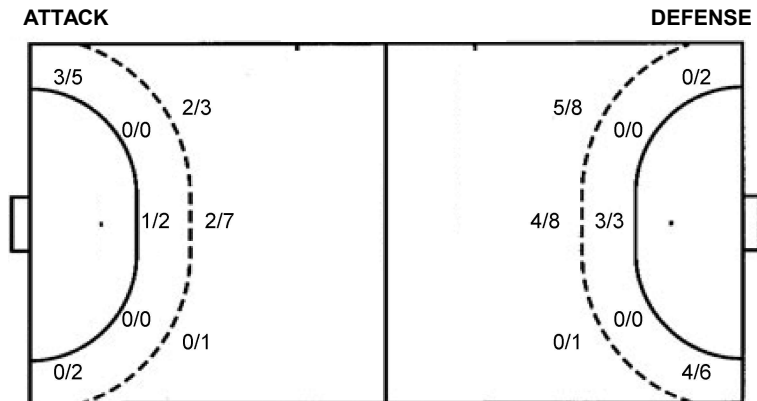

Match Team Statistics
Match No.

CS Magura Cismadie 37 - 23 CSM Galati
(18 - 13) (19 - 10)

15.1.2023. 18:00
Attendance:
Sala Sporturilor Cismadie

Referees: Mariana Agliceriu (ROU) / Mirabela Turdean (ROU)

Shot distribution by player

3 A. Lopataru 0/1 0/1	6 A. Merla	7 I. Eiler 1/1 1/1	9 C. Andrita 1 post	10 M. Bichir 1/2 0/1 1/2 4/4 2 post 2 miss.	18 D. Corban 1/1 1/1 1/2	20 I. Ichim 1/1 1/2	23 M. Manolachi 3/4 1/1 1/1	27 M. Mures	71 I. Durovic 1/1	77 K. Mancic	87 D. Pelin	99 A. Sandu 1/1 1/1 1/1 0/1 1/2 1 post	TOTAL 2/2 2/4 1/1 0/1 2/2 5/9 1/1 10/13 4 post 2 miss.

Saves distribution goalkeepers

12 B. Aron 0/1 0/1	16 N. Petre 0/2 0/1 0/1 0/3 2/4	96 A. Prodan 1/8 0/3 0/1 1/2 2/9 1/6	TOTAL 1/11 0/3 0/3 1/3 2/13 0/1 3/10

Shots by position

7m penalties	5/9	7m penalties	7/7
Fastbreak	0/0	Fastbreak	2/2
Breakthrough	7/7	Breakthrough	6/8
Long dist.	3/3	Long dist.	6/7

Shooting statistics

Position	Goals	Sav.	Miss.	Post	Blk.	Total	%
Back (9m)	4	3	2	2	0	11	36
Line (6m)	1	0	0	1	0	2	50
Wing	3	4	0	0	0	7	43
7m penalties	5	3	0	1	0	9	56
Fastbreak	0	0	0	0	0	0	0
Breakthrough	7	0	0	0	0	7	100
Total	20	10	2	4	0	36	56

Jersey number Tot. Total shooting 6m 6m (line) shooting 9m 9m shooting Wng Wing shooting FB Fastbreak sh. 7m 7m penalty sh.
Brk. Breakthrough sh. LD Long distance sh. As. Assists PC Pass clear chance E7 Earned 7m pen. TF Technical faults St. Steals
2m 2m punishments C7. Committed 7m E2 Earned 2m pun. YC. Yellow cards R/B Red/Blue cards Blk. Blocks S Starting Line-up