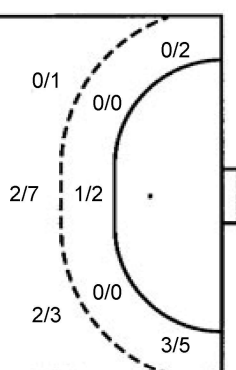

16 A. Mazareanu

0/2		2/4
0/1	1/1	0/2
4/9	0/1	3/13

85 M. Pasca

TOTAL

0/2		2/4
0/1	1/1	0/2
4/9	0/1	3/13

Shots by position

ATTACK

7m penalties 7/7
Fastbreak 2/2
Breakthrough 6/8
Long dist. 6/7

DEFENSE

7m penalties 5/9
Fastbreak 0/0
Breakthrough 7/7
Long dist. 3/3

Shooting statistics

Position	Goals	Sav.	Miss.	Post	Blk.	Total	%
Back (9m)	9	3	1	3	1	17	53
Line (6m)	3	0	0	0	0	3	100
Wing	4	2	1	1	0	8	50
7m penalties	7	0	0	0	0	7	100
Fastbreak	2	0	0	0	0	2	100
Breakthrough	6	2	0	0	0	8	75
Total	31	7	2	4	1	45	69