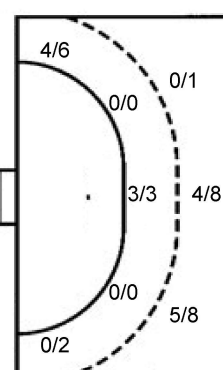

16 A. Mazareanu

0/2		2/4
0/1	1/1	0/2
4/9	0/1	3/13

85 M. Pasca

TOTAL

0/2		2/4
0/1	1/1	0/2
4/9	0/1	3/13

Shots by position

ATTACK

7m penalties 7/7
Fastbreak 2/2
Breakthrough 6/8
Long dist. 6/7

DEFENSE

7m penalties 5/9
Fastbreak 0/0
Breakthrough 7/7
Long dist. 3/3

Shooting statistics

Position	Goals	Sav.	Miss.	Post	Blk.	Total	%
Back (9m)	9	3	1	3	1	17	53
Line (6m)	3	0	0	0	0	3	100
Wing	4	2	1	1	0	8	50
7m penalties	7	0	0	0	0	7	100
Fastbreak	2	0	0	0	0	2	100
Breakthrough	6	2	0	0	0	8	75
Total	31	7	2	4	1	45	69