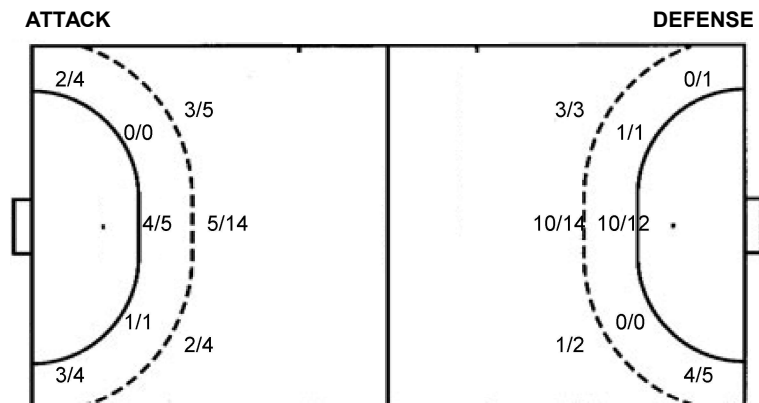

Match Team Statistics
Match No.

CSM Bucuresti 37 - 29 SCM Gloria Buzau
(19 - 17) (18 - 12)

18.1.2023. 17:30
Attendance:
Sala Polivalenta Ioan Kunst
Ghermanescu

Referees: Adrian Dorin Georgescu (ROU) / Mihai Moldoveanu (ROU)

Shot distribution by player

4 Y. Burlachenko	7 V. Blazevic	14 F. Keita	18 M. Dragunoiu	21 D. Ilyina	25 O. Sirb	28 A. Czeczi
3/3	1/1 0/1 1/1			1/2 0/1 1/1		
	1 miss.			1 post 1 block		
30 M. Zamfirescu	33 N. Vasileuskaya	77 A. Iuganu	79 A. Moroianu	83 M. Petrovic	88 K. Prkacin	TOTAL
0/1 2/2 1/1		3/4 0/1 1/1	1/1 0/1 1/1	0/1 1/1		2/3 0/3 7/8
1 miss. 2 block		1 miss.	1 miss.			6/9 5/6 6/9
						1 post 4 miss. 3 block

Saves distribution goalkeepers

12 L. Nenezic	32 I. Kelemen	TOTAL
	0/1 2/4 2/11	0/1 2/4 2/11
	2/2 0/1 0/4	2/2 0/1 0/4
	0/5 1/6 1/11	0/5 1/6 1/11

Shots by position

Shooting statistics

Position	Goals	Sav.	Miss.	Post	Blk.	Total	%
Back (9m)	10	8	1	1	3	23	43
Line (6m)	5	1	0	0	0	6	83
Wing	5	1	2	0	0	8	63
7m penalties	4	2	0	0	0	6	67
Fastbreak	2	0	0	0	0	2	100
Breakthrough	3	0	1	0	0	4	75
Total	29	12	4	1	3	49	59

7m penalties	4/6	7m penalties	4/6
Fastbreak	2/2	Fastbreak	1/3
Breakthrough	3/4	Breakthrough	2/2
Long dist.	0/1	Long dist.	1/1

Jersey number Tot. Total shooting 6m 6m (line) shooting 9m 9m shooting Wng Wing shooting FB Fastbreak sh. 7m 7m penalty sh.
Brk. Breakthrough sh. LD Long distance sh. As. Assists PC Pass clear chance E7 Earned 7m pen. TF Technical faults St. Steals
2m 2m punishments C7. Committed 7m E2 Earned 2m pun. YC. Yellow cards R/B Red/Blue cards Blk. Blocks S Starting Line-up