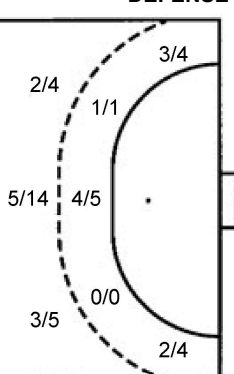

Shots by position

ATTACK

7m penalties	4/6
Fastbreak	1/3
Breakthrough	2/2
Long dist.	1/1

DEFENSE

7m penalties	4/6
Fastbreak	2/2
Breakthrough	3/4
Long dist.	0/1

Shooting statistics

Position	Goals	Sav.	Miss.	Post	Blk.	Total	%
Back (9m)	14	2	3	0	0	19	74
Line (6m)	11	2	0	0	0	13	85
Wing	4	1	1	0	0	6	67
7m penalties	4	1	0	1	0	6	67
Fastbreak	1	2	0	0	0	3	33
Breakthrough	2	0	0	0	0	2	100
Total	36	8	4	1	0	49	73