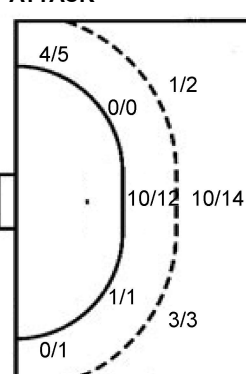

Shots by position

ATTACK

7m penalties	4/6
Fastbreak	1/3
Breakthrough	2/2
Long dist.	1/1

DEFENSE

7m penalties	4/6
Fastbreak	2/2
Breakthrough	3/4
Long dist.	0/1

Shooting statistics

Position	Goals	Sav.	Miss.	Post	Blk.	Total	%
Back (9m)	14	2	3	0	0	19	74
Line (6m)	11	2	0	0	0	13	85
Wing	4	1	1	0	0	6	67
7m penalties	4	1	0	1	0	6	67
Fastbreak	1	2	0	0	0	3	33
Breakthrough	2	0	0	0	0	2	100
Total	36	8	4	1	0	49	73