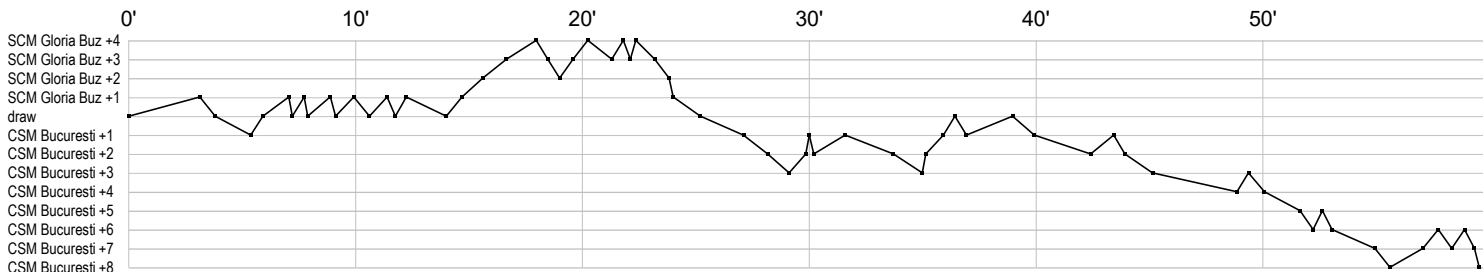

Match Team Statistics

Match No.

CSM Bucuresti 37 - 29 SCM Gloria Buzau

(19 - 17) (18 - 12)

18.1.2023. 17:30

Attendance:

Sala Polivalenta Ioan Kunst

Ghermanescu

Referees: Adrian Dorin Georgescu (ROU) / Mihai Moldoveanu (ROU)

CSM Bucuresti

1 Glauser L	r r r r r r r r r								
3 Arntzen E	g g t g c	f f		g c g c				g g	
6 Aune M							g		g g g g
7 Gogirla A									
8 Neagu C	f g y g			g ap g g g	f	p g f	g b a f g f		
9 Zaadi G			t	g	t	c2		t b	a
12 Davidsen M	r r r r r	f			r				
15 Klikovac A									
16 Eriksson E				r s s r r		s r r r s r s s r s	s	s r s r s	g s r r r
17 Omoregie E	y			g g t e		t f			
21 Dindiligan A		i	f			t			
28 Dembele			e	g t		f g			
49 Ailincai A									
51 Sudakova M	t g	f g							
66 Alivodic E							g g e g		t g
77 Pintea E	t e t g 2			g f g i		t g f	f 2		

SCM Gloria Buzau

4 Burlachenko			c	t 2		g g		c g	g
7 Blazevic V	g		c	f p		t t g		f t	f
12 Nenezic L									
14 Keita F	t								
18 Dragunoiu M									
21 Ilyina D	tt g a g		f g a		g	f ei	f	f	t f f
25 Sirb O									
28 Czeck A									
30 Zamfirescu M			e	f	g	e e	g f f g f		gb
32 Kelemen I	r r r r r	r r	r s s r r	r r s r r r	r r r r	r s r s r	r s r r r	r r s r r	r r r r
33 Vasileuskaya									
77 Iuganu A	g	g g	g g f	g g		g g	f		f g
79 Moroianu A		2			ff	g	f		g
83 Petrovic M	yc	g	i	g g		f			
88 Prkacin K									

In game	g Goal scored	f Missed shot	a Assist	t Technical faults	b Steal
2 2min suspension	e Earned 7m	c Committed 7m	y Yellow card	r Red Card	k Blue card
i Earned 2min.	x Block	4 4min suspension	p Pass for clear chance	s Saved shot	r Received goal