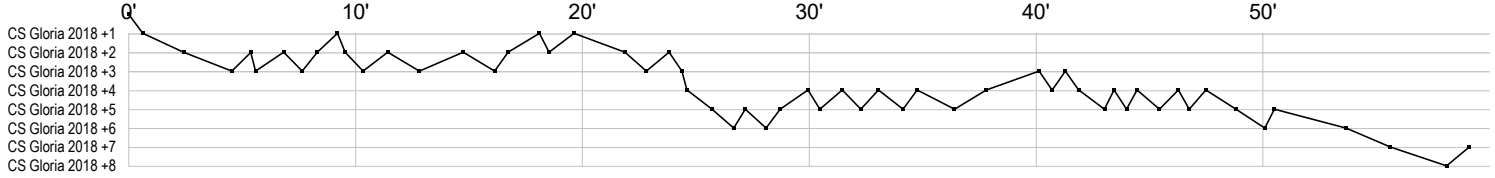

Match Team Statistics
Match No.

CS Gloria 2018 32 - 25 CS HC Zalau
Bistrita-Nasaud
(17 - 13) (15 - 12)

29.1.2023. 12:30
Attendance: 3000
Complexul Sportiv Polivalent
Unirea

Referees: Ionut Marian Cazan (ROU) / Gesur Suliman (ROU)

CS Gloria 2018 Bistrita-Nasaud

Table with player names (e.g., Dinca E, Posavec P, Pristavita L) and their performance statistics (goals, assists, suspensions, etc.) during the match.

CS HC Zalau

Table with player names (e.g., Tagean V, Nichitean D, Lazić E) and their performance statistics (goals, assists, suspensions, etc.) during the match.

Legend table defining symbols: In game, g Goal scored, f Missed shot, a Assist, t Technical faults, b Steal, 2 2min suspension, e Earned 7m, c Committed 7m, y Yellow card, r Red Card, k Blue card, i Earned 2min., x Block, 4 4min suspension, p Pass for clear chance, s Saved shot, r Received goal