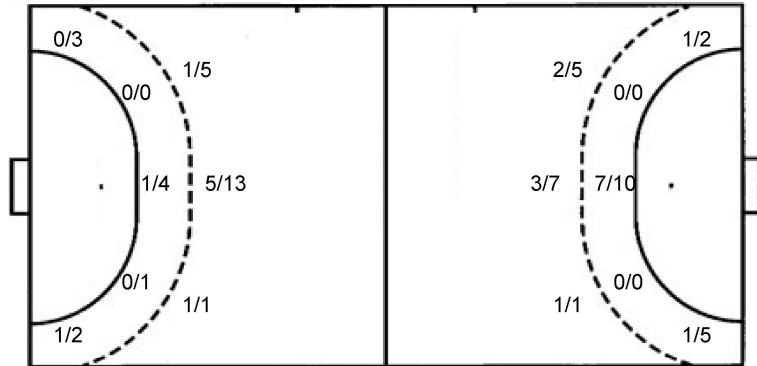

0/5		2/10
0/1		2/5
1/4		2/7

85 M. Pasca

TOTAL

0/5		2/10
0/1		2/5
1/4		2/7

Shots by position

ATTACK

DEFENSE

7m penalties 1/3
Fastbreak 0/0
Breakthrough 5/7
Long dist. 0/0