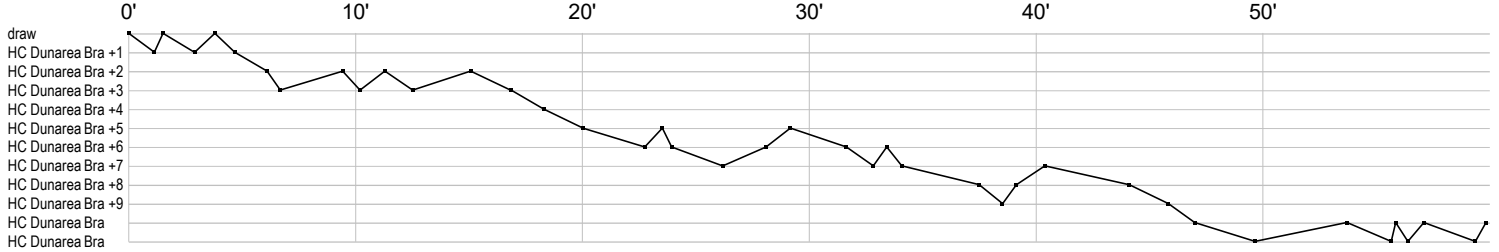

Match Team Statistics
Match No.

HC Dunarea Braila 25 - 15 CS Magura Cismad
(13 - 8) (12 - 7)

29.1.2023. 17:30
Attendance:
Sala Polivalenta Danubius
Braila

Referees: Claudiu Ioan Ghesoiu (ROU) / Ionut Lucian Tita (ROU)

HC Dunarea Braila

Table with player names (Serban E, Udristioiu A, Severin A, Liscevic K, Lavko J, Quintino J, De Souza K, Caraman A, Balog N, Fais Munhoz, Gomes da, Venancio L, Gonzalez, Sazdovska J, De Oliveira, Mamic J) and their performance metrics (goals, assists, suspensions, etc.)

CS Magura Cismadie

Table with player names (Ilie A, Valean A, Iskit Caliskan, Gariaeva I, Mouna J, Guarieiro G, Mazareanu A, Gjorgijjevska, Tatar T, Rosu E, Tomescu A, Neagu M, Bardac M, Pasca M) and their performance metrics (goals, assists, suspensions, etc.)

Legend table for match statistics: In game, 2 2min suspension, i Earned 2min., g Goal scored, e Eearned 7m, x Block, f Missed shot, c Committed 7m, 4 4min suspension, a Assist, y Yellow card, p Pass for clear chance, t Technical faults, r Red Card, s Saved shot, b Steal, k Blue card, r Received goal