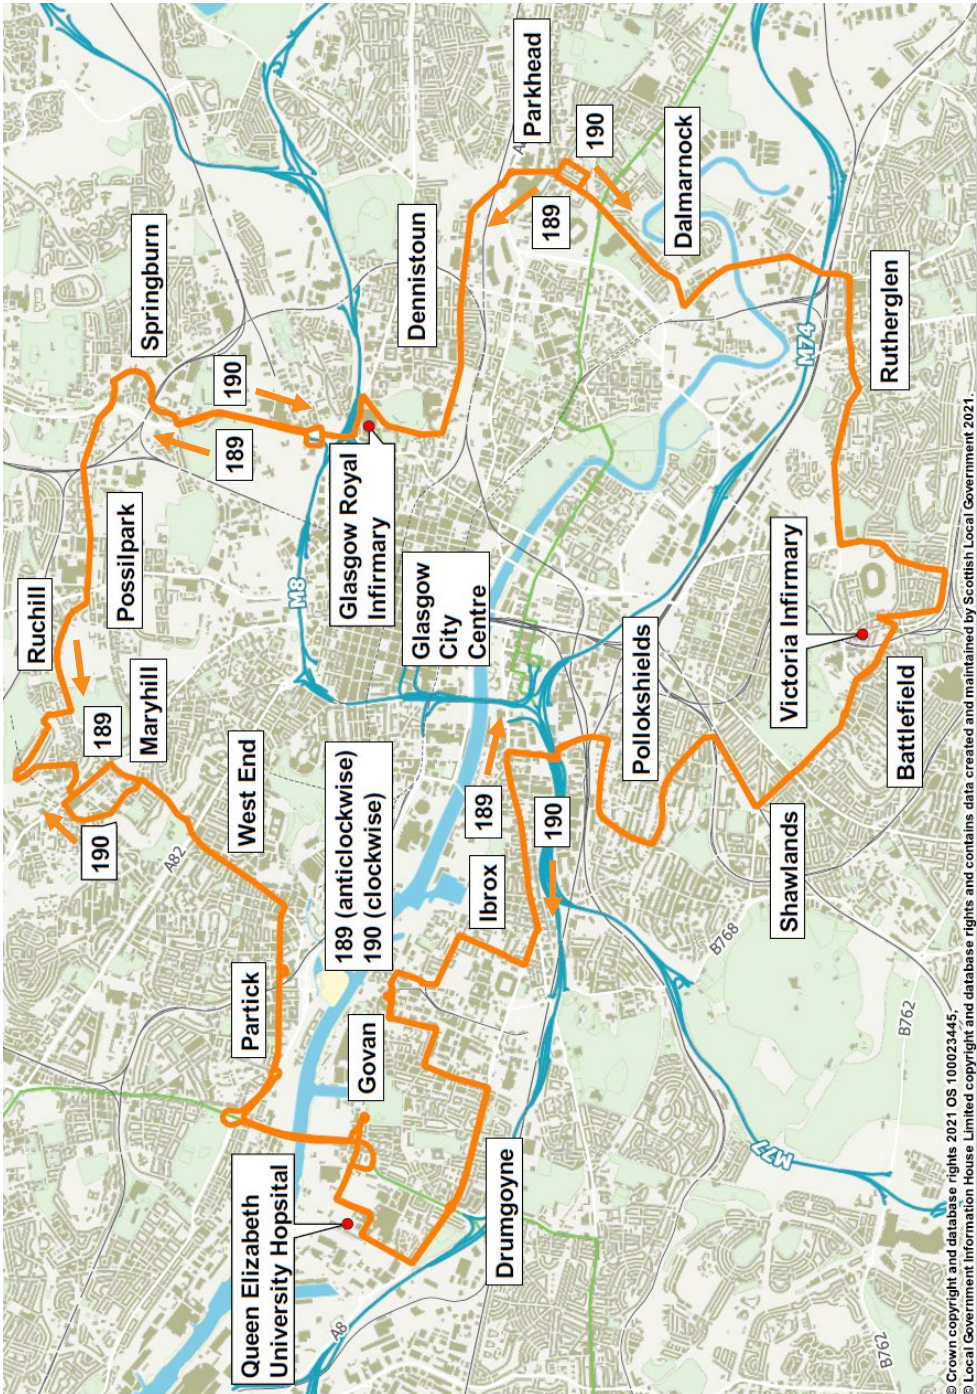

© Crown copyright and database rights 2021, OS 100023445,
© Local Government Information House. Limited copyright and database rights and contains data created and maintained by Scottish Local Government 2021.