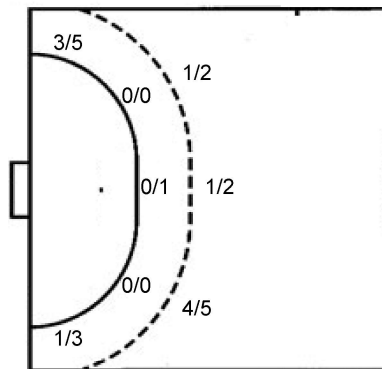

12 D. Ciuca

13/23		1/6
2/6		3/3

16 D. Sandru

23 I. Kapitanovic

TOTAL

13/23		1/6
2/6		3/3

Shots by position

ATTACK

7m penalties 3/5
Fastbreak 2/3
Breakthrough 14/23
Long dist. 0/0

DEFENSE

7m penalties 1/5
Fastbreak 1/1
Breakthrough 12/22
Long dist. 0/0

Shooting statistics

Position	Goals	Sav.	Miss.	Post	Blk.	Total	%
Back (9m)	6	2	0	0	1	9	67
Line (6m)	0	0	1	0	0	1	0
Wing	4	3	1	0	0	8	50
7m penalties	3	1	1	0	0	5	60
Fastbreak	2	1	0	0	0	3	67
Breakthrough	14	7	2	0	0	23	61
Total	29	14	5	0	1	49	59