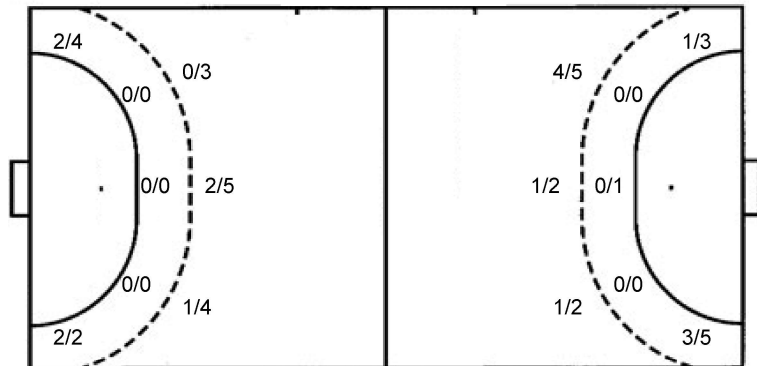

9/23	1/1	1/8
0/2		1/1
1/5		1/3

Shots by position

ATTACK

DEFENSE

7m penalties 1/5
Fastbreak 1/1
Breakthrough 12/22
Long dist. 0/0

7m penalties 3/5
Fastbreak 2/3
Breakthrough 14/23
Long dist. 0/0

Shooting statistics