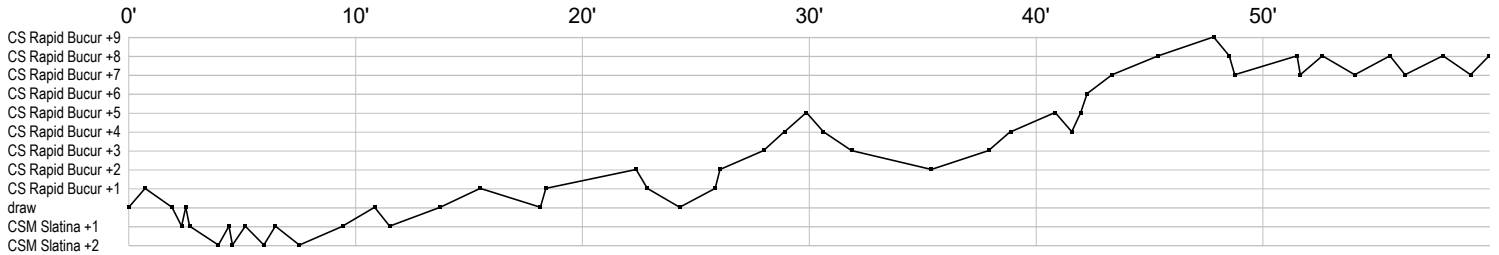

Match Team Statistics

CSM Slatina 21 - 29 CS Rapid Bucures
(11 - 16) (10 - 13)

15.2.2023. 17:00

Attendance:

Sala de sport LPS Slatina

Match No.

Referees: Ciprian Popa (ROU) / Ionut Velisca (ROU)

CSM Slatina

1 Timoshenkova	r	r	r	r	ss	r	r	r	r	sr	s	r	s	s	rr	r	r	sf	s	s	r	r	r	sr	r	r	sr	r	s	r	ss	r			
2 Lixandriou M	gg			f							f	g	f	eff				f																	
3 Carligeanu A				f			f				c	2	e													f	2								
6 Draghici G																																			
8 Bogdanovici A							f					f													f										
9 Fulgoi D			g									c		g																					
12 Chetraru A																																		r	
13 Popescu A											2																	f	t	g			g	g	
16 Nagy E																																		r	
17 Necula I				t	g		ff	g	t		g	e	f					f						f			f	gi		g	c	g			
20 Striukova N											f														f	g	f						f		
21 Dragomir M			g	g		y		e			f	c	g											g											
22 Lazea S																																			
29 Tacalie A																																	e	c	t
34 Coman A		g			g																														
98 Matea L											f																							t	

CS Rapid Bucuresti

10 Kassoma A																			f				e														
11 Perianu G																				c																	
12 Ciuca D		rrr	r	r	r	sr	s	r		s	s	r	s	s	r	r	s	s	r	r	s	s	r	r	s	s	r	s	s	r	ss	sss	rr	r	sr	r	r
16 Sandru D																																					
17 Lopez Herrero																				e									f					f			
18 Gutierrez				g																															g	f	
20 Korsos D																																		f	c		
21 Espinola																																					
22 Kanor O	g	g	g		f			c	g	i				g	e													g			i	2			e	g	
23 Kapitanovic I																																					
27 Ostase L				g		y	g																														
34 Fernandez											f	f																							e	g	
44 Hernandez																				c	g	e	f												f	f	
77 Badea A	f				f																															g	
79 Polman E																																					

In game	g Goal scored	f Missed shot	a Assist	t Technical faults	b Steal
2 2min suspension	e Earned 7m	c Committed 7m	y Yellow card	r Red Card	k Blue card
i Earned 2min.	x Block	4 4min suspension	p Pass for clear chance	s Saved shot	r Received goal