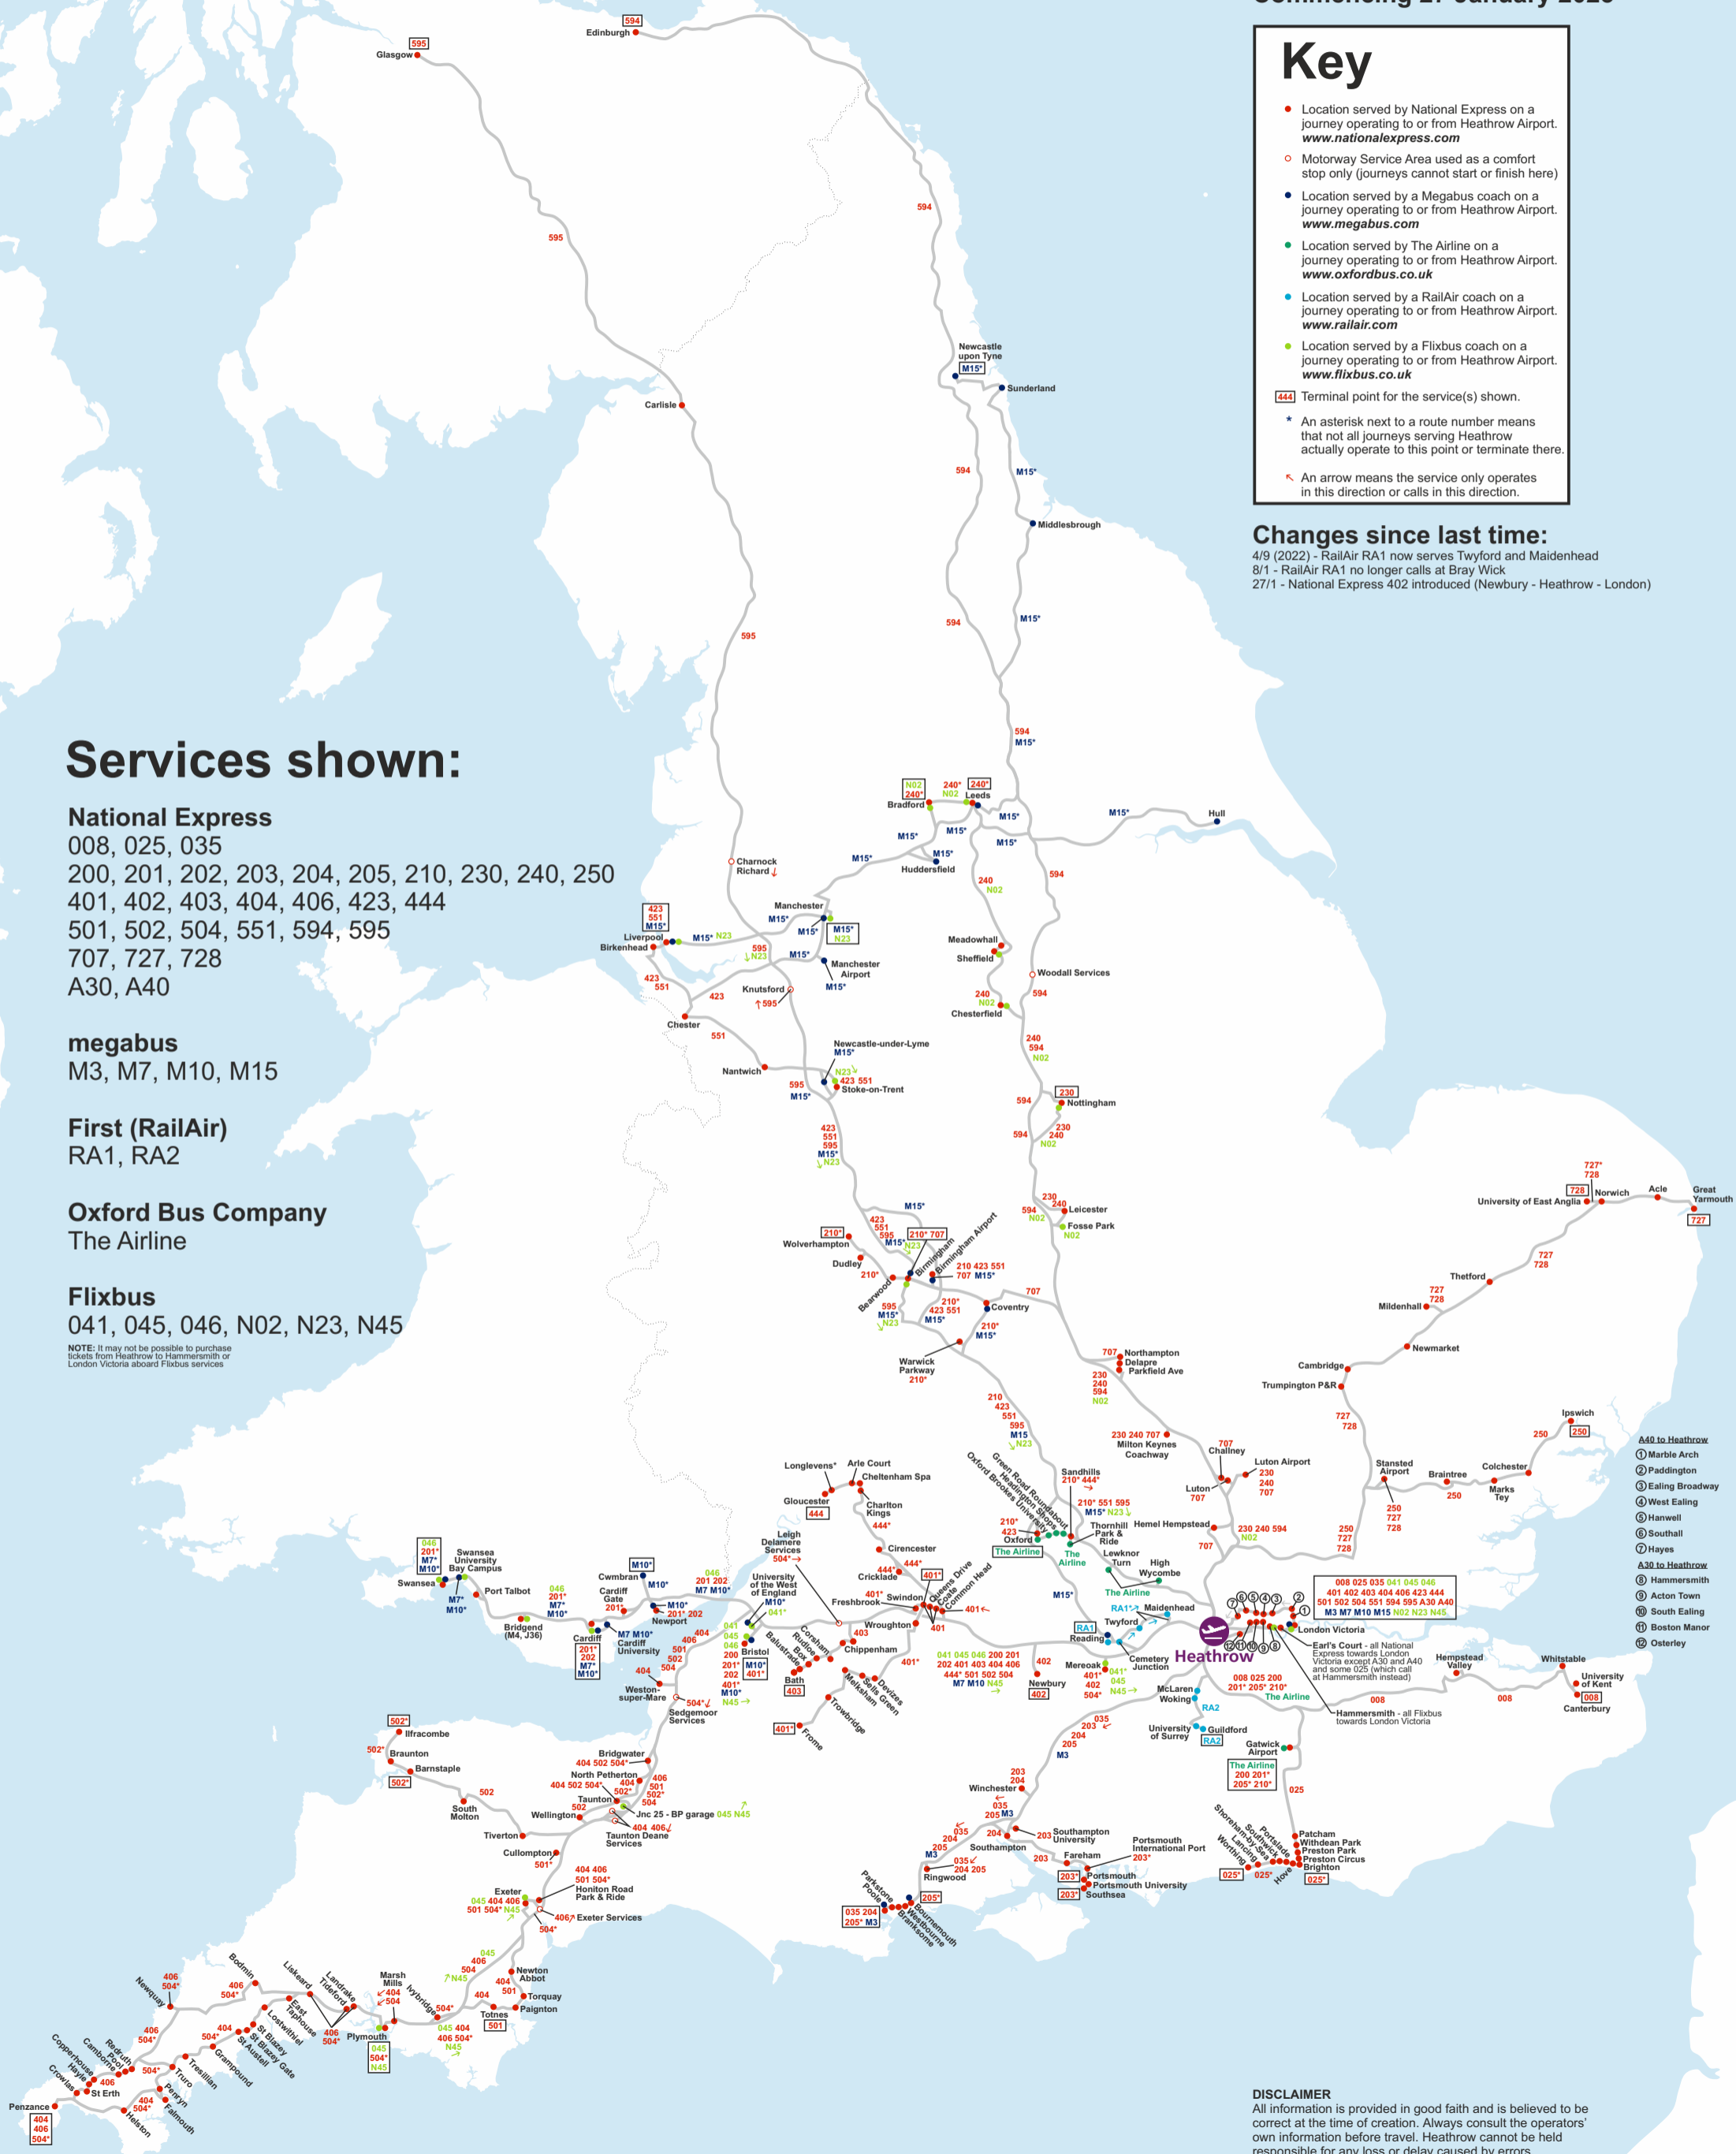

Key

- Location served by National Express on a journey operating to or from Heathrow Airport. www.nationalexpress.com
- Motorway Service Area used as a comfort stop only (journeys cannot start or finish here)
- Location served by a Megabus coach on a journey operating to or from Heathrow Airport. www.megabus.com
- Location served by The Airline on a journey operating to or from Heathrow Airport. www.oxfordbus.co.uk
- Location served by a RailAir coach on a journey operating to or from Heathrow Airport. www.railair.com
- Location served by a Flixbus coach on a journey operating to or from Heathrow Airport. www.flixbus.co.uk

- 444 Terminal point for the service(s) shown.
- An asterisk next to a route number means that not all journeys serving Heathrow actually operate to this point or terminate there.
- ↔ An arrow means the service only operates in this direction or calls in this direction.

Changes since last time:

- 4/9 (2022) - RailAir RA1 now serves Twyford and Maidenhead
- 8/1 - RailAir RA1 no longer calls at Bray Wick
- 27/1 - National Express 402 introduced (Newbury - Heathrow - London)

Services shown:

National Express

008, 025, 035
200, 201, 202, 203, 204, 205, 210, 230, 240, 250
401, 402, 403, 404, 406, 423, 444
501, 502, 504, 551, 594, 595
707, 727, 728
A30, A40

megabus

M3, M7, M10, M15

First (RailAir)

RA1, RA2

Oxford Bus Company

The Airline

Flixbus

041, 045, 046, N02, N23, N45

1. **A40 to Heathrow**
1. 1 Marble Arch
  2. 2 Paddington
  3. 3 Ealing Broadway
  4. 4 West Ealing
  5. 5 Hanwell
  6. 6 Southall
  7. 7 Hayes
3. **A30 to Heathrow**
   1. 8 Hammersmith
   2. 9 Acton Town
   3. 10 South Ealing
   4. 11 Boston Manor
   5. 12 Osterley

DISCLAIMER
All information is provided in good faith and is believed to be correct at the time of creation. Always consult the operators' own information before travel. Heathrow cannot be held responsible for any loss or delay caused by errors.

The network may be different during the Christmas and New Year holiday period.