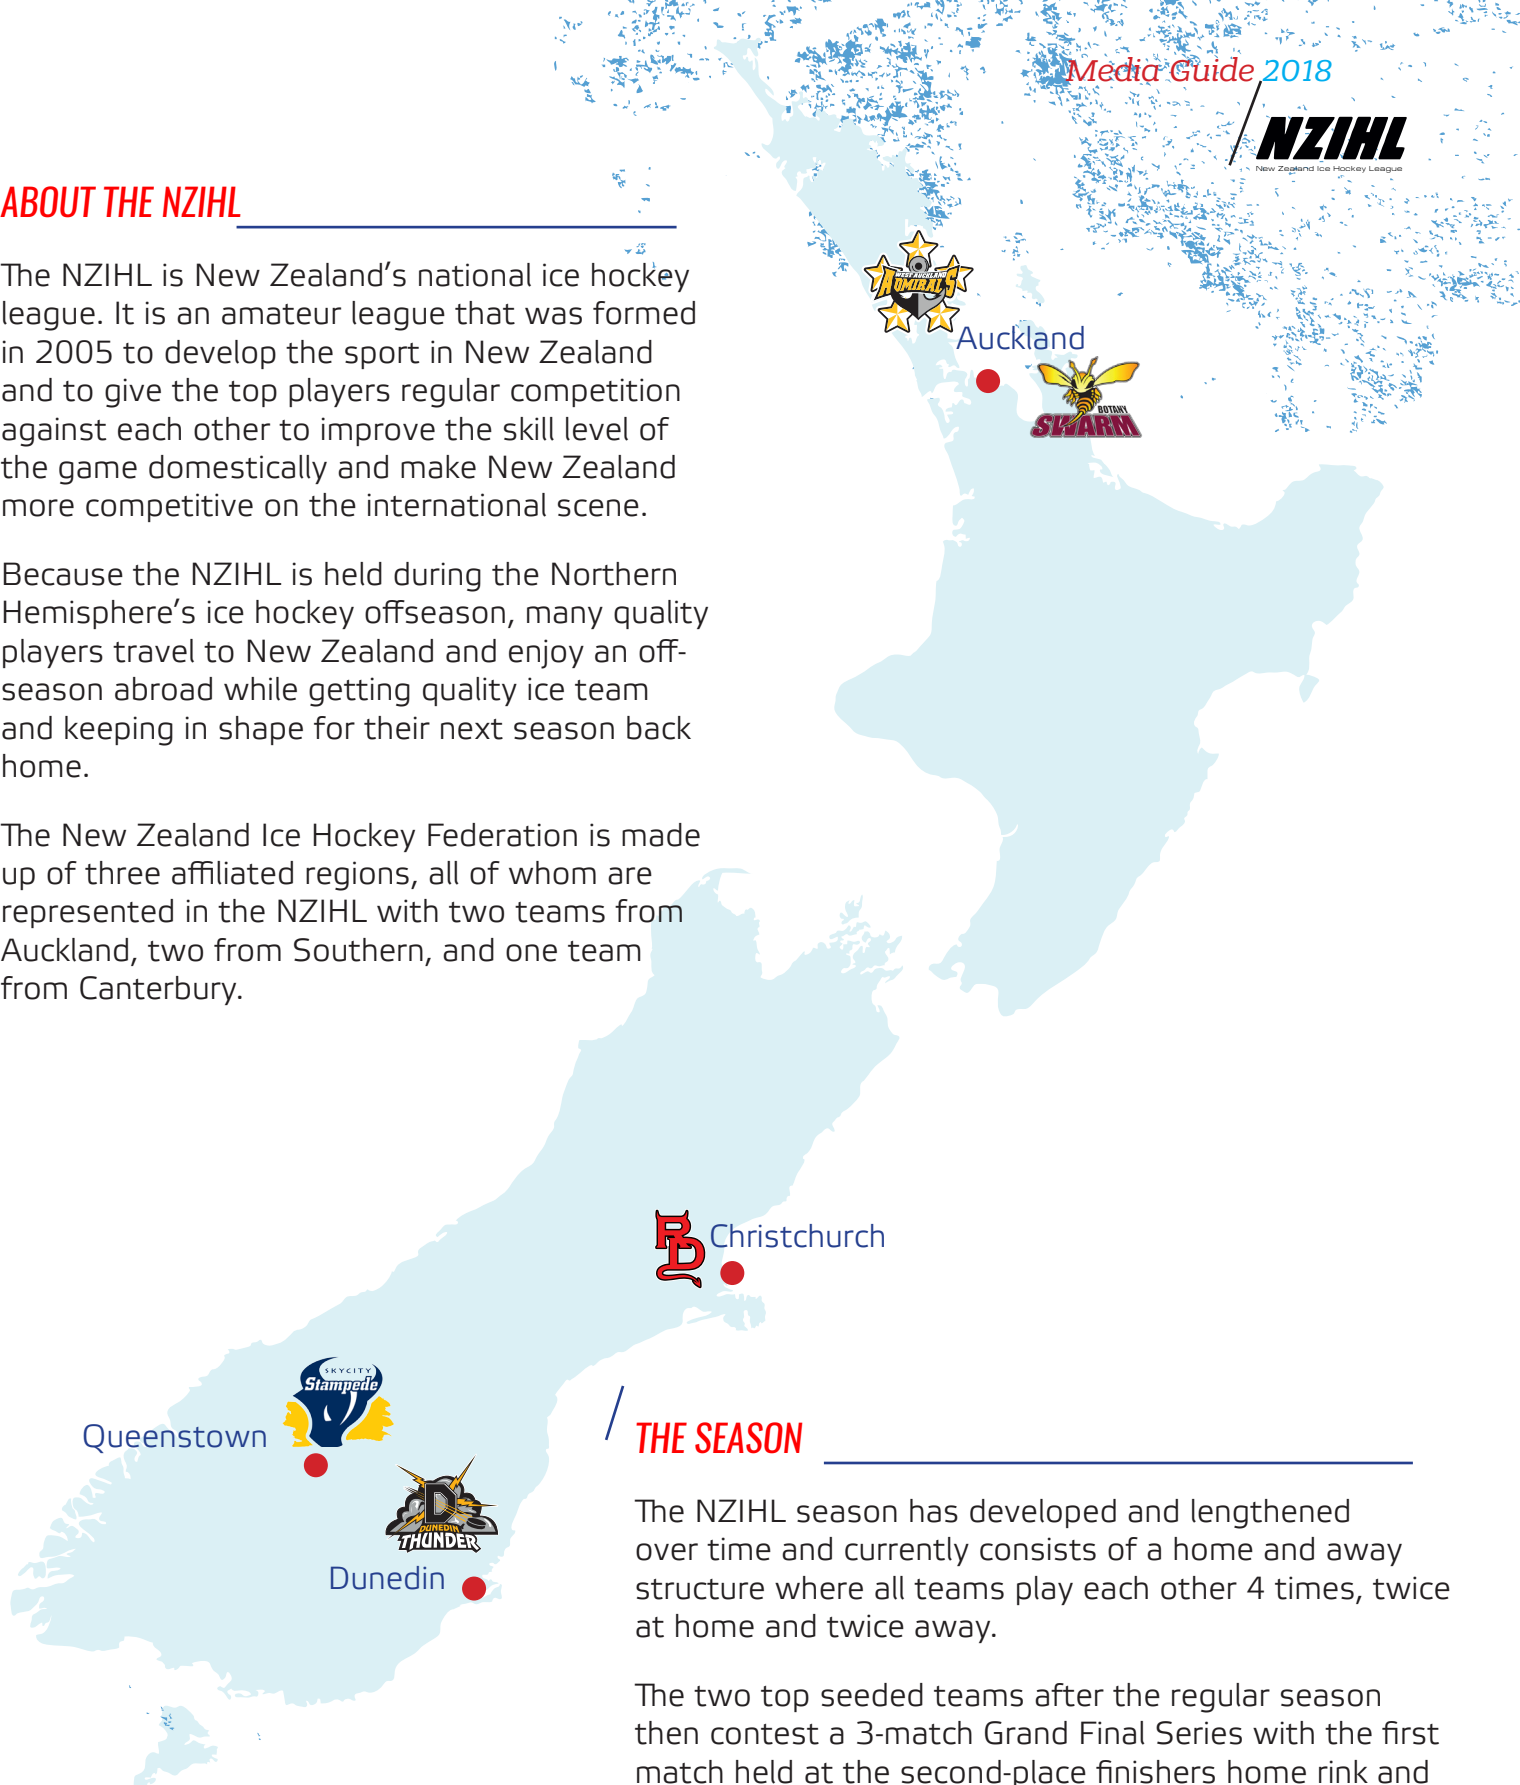

## ABOUT THE NZIHL

The NZIHL is New Zealand's national ice hockey league. It is an amateur league that was formed in 2005 to develop the sport in New Zealand and to give the top players regular competition against each other to improve the skill level of the game domestically and make New Zealand more competitive on the international scene.

Because the NZIHL is held during the Northern Hemisphere's ice hockey offseason, many quality players travel to New Zealand and enjoy an off-season abroad while getting quality ice team and keeping in shape for their next season back home.

The New Zealand Ice Hockey Federation is made up of three affiliated regions, all of whom are represented in the NZIHL with two teams from Auckland, two from Southern, and one team from Canterbury.