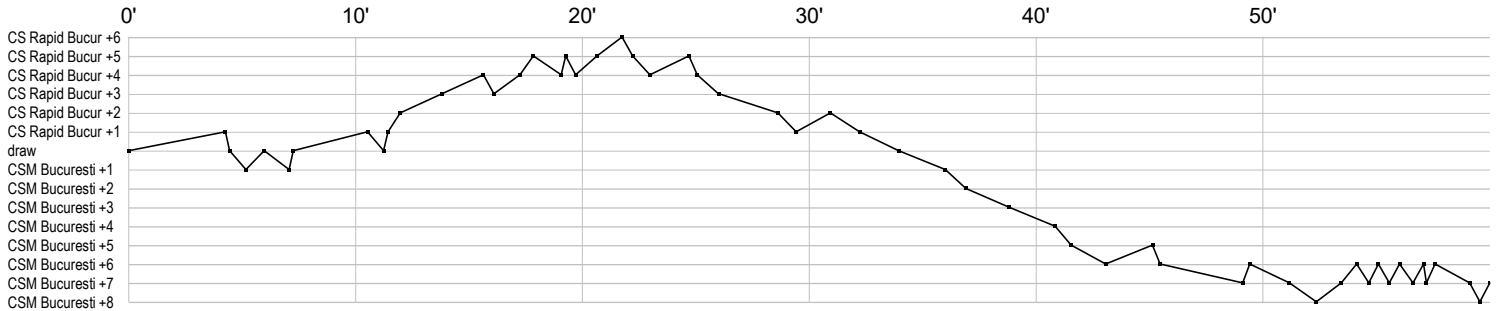

CUPA ROMANIEI RAURENI Feminin

2nd round

Match Team Statistics

CSM Bucuresti 31 - 24 CS Rapid Bucures

(13 - 14) (18 - 10)

20.2.2023. 17:30

Attendance:

Match No.

Referees: Cristina Lovin-Nastase (ROU) / Simona Stancu (ROU)

CSM Bucuresti

3 Arntzen E	g g	g t	g g g 2c	g	c g
6 Aune M	t	f	g	c f	
7 Gogirla A					
8 Neagu C	f f t	g t g	f a g a g i f f t	f g	g f
9 Zaadi G	f	f	e		
10 Stoica A					
12 Davidsen M	s s sr s r r	s r r r r r r r r	r s ss	s s r s s s r	s r r r r
15 Klikovac A					
16 Eriksson E		s			r r
17 Omoregie E	ft	g2c 2	f g b i t	g g f g t	g g g
21 Dindiligan A		f	g	f b g	
28 Dembele	c f				g f g gbg
51 Sudakova M			2		
66 Alivodic E		c		2	
77 Pintea E	f	t	g g x		f 2c
99 Rotaru D					

CS Rapid Bucuresti

7 Buceschi E	g g p	f g f g	f f f t		
10 Kassoma A		e g g	t		e t
11 Perianu G					
12 Ciuca D	s sr r r s	r s s r s r r	s r r r r sr r		
16 Sandru D					
17 Lopez Herrero			f		
18 Gutierrez	f i e t	g	g	f g f t	
20 Korsos D			2	f	
21 Espinola			t 2		
22 Kanor O	t x f p	i g t g	g	f g t p i e t t	g i e
23 Kapitanovic I				s r r r r s r s	r r r r s r r s r r s r r r r r
27 Ostase L	f e	f g			g g
34 Fernandez	g		t	f	i a
44 Hernandez					
77 Badea A	f	g			f g f
79 Polman E			f	f c e f	g g g

In game	g Goal scored	f Missed shot	a Assist	t Technical faults	b Steal
2 2min suspension	e Earned 7m	c Committed 7m	y Yellow card	r Red Card	k Blue card
i Earned 2min.	x Block	4 4min suspension	p Pass for clear chance	s Saved shot	r Received goal