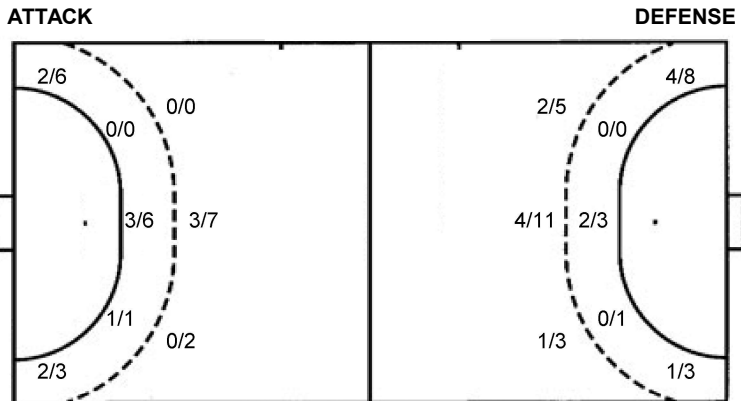

CUPA ROMANIEI RAURENI Feminin

2nd round

Match Team Statistics

CSM Bucuresti 31 - 24 CS Rapid Bucures

20.2.2023. 17:30

Match No.

(13 - 14) (18 - 10)

Attendance:

Referees: Cristina Lovin-Nastase (ROU) / Simona Stancu (ROU)

Shot distribution by player

7 E. Buceschi	10 A. Kassoma	11 G. Perianu	17 M. Lopez Herrero	18 J. Gutierrez Bermejo	20 D. Korsos	21 I. Espinola Perez
0/1	1/1					
1/2	1/1		0/1			
1/1				1/2	2/3	
2 post				1 post	0/1 lob	

22 O. Kanor	27 L. Ostase	34 A. Fernandez Fraga	44 A. Hernandez Serrador	77 A. Badea	79 E. Polman	TOTAL
1/1					1/1	2/2
1/1	0/1				0/1	0/2
1/1	1/1			0/2	2/2	0/2
1/1	1/2	1/1		1/1	0/2	7/9
1 block		1/2				0/3
						9/12
						3 post 1 block 0/1 lob

Saves distribution goalkeepers

12 D. Ciuca	16 D. Sandru	23 I. Kapitanovic	TOTAL
0/2		1/1	0/2
2/3		0/5	3/4
2/3			2/8
0/1		1/2	1/3
0/1		0/2	0/2
0/1		1/4	1/5
0/5		0/6	0/11
1/1		1/1	2/2
2/3		1/2	3/5

Shots by position

7m penalties	4/7	7m penalties	1/1
Fastbreak	5/6	Fastbreak	3/3
Breakthrough	1/4	Breakthrough	11/11
Long dist.	3/3	Long dist.	2/2

Shooting statistics

Position	Goals	Sav.	Miss.	Post	Blk.	Total	%
Back (9m)	3	5	0	0	1	9	33
Line (6m)	4	3	0	0	0	7	57
Wing	4	5	0	0	0	9	44
7m penalties	4	2	0	1	0	7	57
Fastbreak	5	1	0	0	0	6	83
Breakthrough	1	1	0	2	0	4	25
Total	21	17	0	3	1	42	50

Jersey number   Tot. Total shooting   6m 6m (line) shooting   9m 9m shooting   Wng Wing shooting   FB Fastbreak sh.   7m 7m penalty sh.
Brk. Breakthrough sh.   LD Long distance sh.   As. Assists   PC Pass clear chance   E7 Earned 7m pen.   TF Technical faults   St. Steals
2m 2m punishments   C7. Committed 7m   E2 Earned 2m pun.   YC. Yellow cards   R/B Red/Blue cards   Blk. Blocks   S Starting Line-up