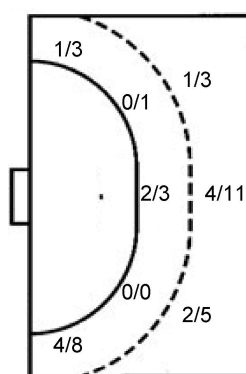

ATTACK

7m penalties 1/1
Fastbreak 3/3
Breakthrough 11/11
Long dist. 2/2

DEFENSE

7m penalties 4/7
Fastbreak 5/6
Breakthrough 1/4
Long dist. 3/3

Shooting statistics

Position	Goals	Sav.	Miss.	Post	Blk.	Total	%
Back (9m)	7	7	3	1	1	19	37
Line (6m)	2	2	0	0	0	4	50
Wing	5	5	0	1	0	11	45
7m penalties	1	0	0	0	0	1	100
Fastbreak	3	0	0	0	0	3	100
Breakthrough	11	0	0	0	0	11	100
Total	29	14	3	2	1	49	59