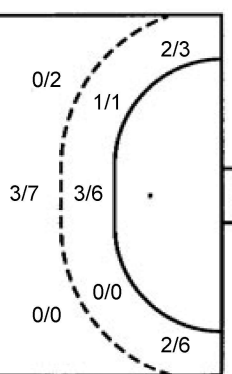

ATTACK

7m penalties 1/1
Fastbreak 3/3
Breakthrough 11/11
Long dist. 2/2

DEFENSE

7m penalties 4/7
Fastbreak 5/6
Breakthrough 1/4
Long dist. 3/3

Shooting statistics

Position	Goals	Sav.	Miss.	Post	Blk.	Total	%
Back (9m)	7	7	3	1	1	19	37
Line (6m)	2	2	0	0	0	4	50
Wing	5	5	0	1	0	11	45
7m penalties	1	0	0	0	0	1	100
Fastbreak	3	0	0	0	0	3	100
Breakthrough	11	0	0	0	0	11	100
Total	29	14	3	2	1	49	59