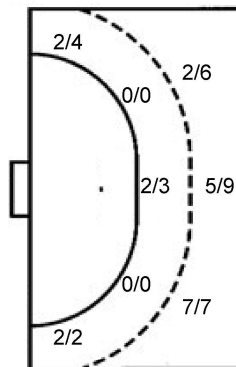

TOTAL

3/7		0/3
3/4	2/3	
2/7	1/1	1/8

Shots by position

ATTACK

7m penalties	4/5
Fastbreak	5/6
Breakthrough	0/0
Long dist.	1/1

DEFENSE

7m penalties	3/5
Fastbreak	0/2
Breakthrough	1/1
Long dist.	0/0

Shooting statistics