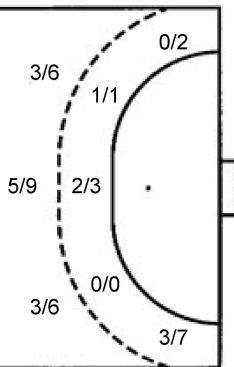

TOTAL

3/7		0/3
3/4	2/3	
2/7	1/1	1/8

Shots by position

ATTACK

7m penalties	4/5
Fastbreak	5/6
Breakthrough	0/0
Long dist.	1/1

DEFENSE

7m penalties	3/5
Fastbreak	0/2
Breakthrough	1/1
Long dist.	0/0

Shooting statistics

Position	Goals	Sav.	Miss.	Post	Blk.	Total	%
Back (9m)	14	4	0	2	2	22	64
Line (6m)	2	0	1	0	0	3	67
Wing	4	1	1	0	0	6	67
7m penalties	4	1	0	0	0	5	80
Fastbreak	5	0	1	0	0	6	83
Breakthrough	0	0	0	0	0	0	0
Total	29	6	3	2	2	42	69