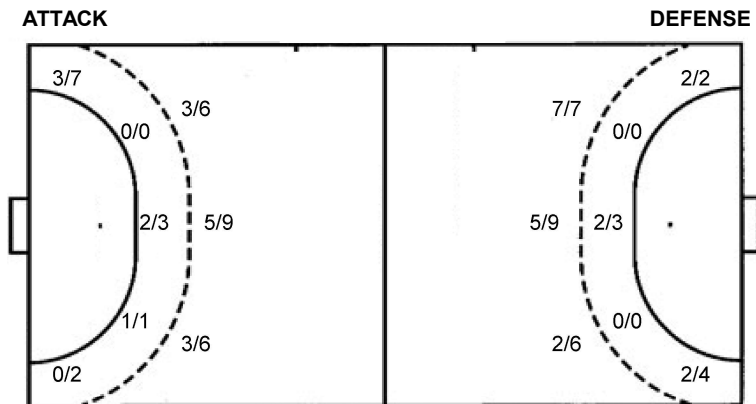

CUPA ROMANIEI RAURENI Feminin

2. round

Match Team Statistics
Match No.

CSM Corona Brasov 30 - 21 CSM Galati
(12 - 11) (18 - 10)

23.2.2023. 18:00
Attendance:
Sala Sporturilor Dumitru
Popescu Colibasi

Referees: Ionut Tudor Ifrim (ROU) / Alexandru Ovidiu Ilisei (ROU)

Shot distribution by player

3 A. Lopataru	7 I. Eiler	9 C. Andrita	10 M. Bichir	17 A. Taivan	18 D. Corban	20 I. Ichim	TOTAL
0/1	0/1	2/2	1/1		1/1	2/3	4/7
0/1	0/1	1/1	1/2			0/1	1/4
0/1				1/1	2/2	1/2	5/7
0/1 lob		1 post 2 block				3 miss. 0/1 lob	0/1
23 M. Manolachi	27 M. Mures	71 I. Durovic	77 K. Mancic	89 B. Zegrean	99 A. Sandu	TOTAL	
	1/1		1/3		0/1	3/3	
					1/1	1/3	
					1/1	0/1	7/8
	1/1					1 post 3 miss. 2 block 0/2 lob	

Saves distribution goalkeepers

12 B. Aron	16 N. Petre	96 A. Prodan	TOTAL
1/5			1/5
1/2	1/3		1/2
1/12			1/12
0/5			0/5
0/1			0/1
2/6			2/6

Shots by position

7m penalties	3/5	7m penalties	4/5
Fastbreak	0/2	Fastbreak	5/6
Breakthrough	1/1	Breakthrough	0/0
Long dist.	0/0	Long dist.	1/1

Shooting statistics

Position	Goals	Sav.	Miss.	Post	Blk.	Total	%
Back (9m)	11	5	1	2	2	21	52
Line (6m)	3	1	0	0	0	4	75
Wing	3	4	2	0	0	9	33
7m penalties	3	2	0	0	0	5	60
Fastbreak	0	2	0	0	0	2	0
Breakthrough	1	0	0	0	0	1	100
Total	21	14	3	2	2	42	50

Jersey number Tot. Total shooting 6m 6m (line) shooting 9m 9m shooting Wng Wing shooting FB Fastbreak sh. 7m 7m penalty sh.
Brk. Breakthrough sh. LD Long distance sh. As. Assists PC Pass clear chance E7 Earned 7m pen. TF Technical faults St. Steals
2m 2m punishments C7. Committed 7m E2 Earned 2m pun. YC. Yellow cards R/B Red/Blue cards Blk. Blocks S Starting Line-up

Handball statistics and livescore by Toma-soft ltd (www.toma-soft.hr)