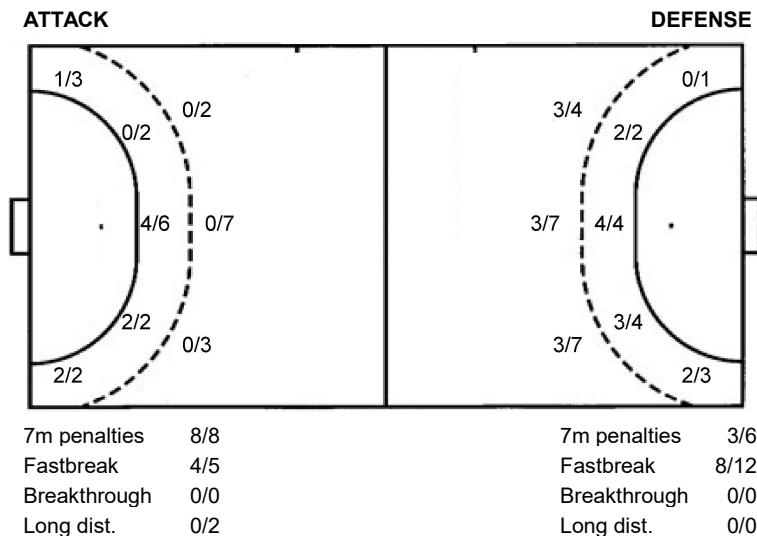

Attendance:

Sala Sporturilor Roman

Referees: Paul Iacob (ROU) / Alexandru Dorel Moldovan (ROU)

Shot distribution by player

5 S. Igel 1/1	7 G. Adin 1/1 1/1 1/2 1/1 1/1 2 miss.	8 M. Ungureanu 1/1 0/2 2 miss. 4 block	9 D. Basa	10 R. Macovei 1/1 5/5 2 miss. 3 block	11 A. Vieriu 1/1 1/1 1/1 lob	14 I. Grigore
18 L. Dorcu	20 B. Loi 0/1 3 miss. 1/1 lob	22 M. Irina	23 I. Neamtu	44 S. Ulian	86 A. Creanga 2/2 2/2 1 post	TOTAL 3/3 1/1 1/1 9/13 1/1 4/4 1 post 9 miss. 7 block 2/2 lob

Saves distribution goalkeepers

22 M. Irina 1/10 1/1 1/3 2/2 6/17 1/8	TOTAL 1/10 1/1 1/3 2/2 6/17 1/8
---	---

Shots by position

Shooting statistics

Position	Goals	Sav.	Miss.	Post	Blk.	Total	%
Back (9m)	0	3	3	0	6	12	0
Line (6m)	6	0	3	0	1	10	60
Wing	3	1	1	0	0	5	60
7m penalties	8	0	0	0	0	8	100
Fastbreak	4	0	0	1	0	5	80
Breakthrough	0	0	0	0	0	0	0
Total	21	4	7	1	7	40	53