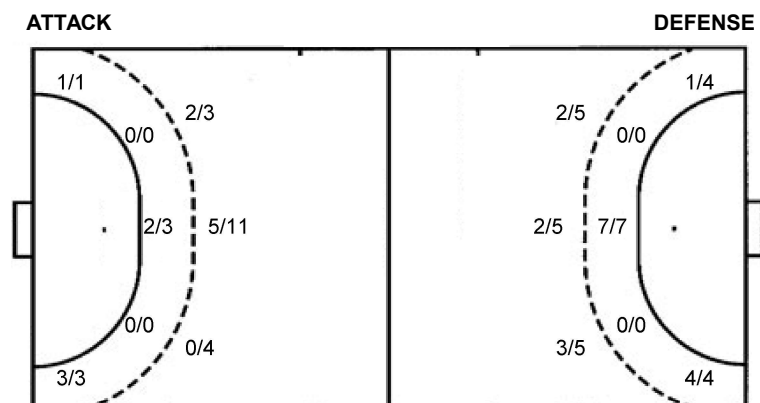

Match Team Statistics

SCM Ramnicu Valcea 28 - 19 CS Dacia Mioveni ;

26.2.2023. 15:00

Match No.

(13 - 10) (15 - 9)

Attendance:

Sala Sporturilor Traian

Referees: Corina Florina Constantin-Radut (ROU) / Daniela Enache (ROU)

Shot distribution by player

3 G. Nitu	5 J. Vizuet	7 A. Simion	8 I. Georgescu	9 I. Chis Ivan	10 D. Krsnik	13 R. Besleaga
1/1			1/1 0/1			1/1 0/1 1/1
	1/1 0/1		0/1 1/1		0/1 3/3	
			1/1		1/1	1/1
			1 block			2 miss.
17 B. Sarateanu	23 M. Ilie	28 R. Cirjan	29 L. MoldovanPopa	67 C. Lazar	93 B. Milic	TOTAL
1/1		1/1		0/1	1/2	4/4 0/3 2/3
1/1		0/1		1/1		2/3 1/4 4/4
1/1					0/1	2/2 0/1 4/4
1 post		1 block	1 block		1 post 1 block	2 post 2 miss. 4 block

Saves distribution goalkeepers

12 A. Mirca Olariu	21 M. Ion	55 I. Dumitrascu	TOTAL
0/1	1/4 0/3 0/1	0/1 0/1 0/3	1/6 0/4 0/5
0/2 1/1	1/5	1/4 1/1	2/11 2/2
1/1	0/1	0/1 1/1	0/1 2/3

Shots by position

7m penalties 5/8
Fastbreak 0/0
Breakthrough 1/3
Long dist. 0/0

7m penalties 6/6
Fastbreak 0/0
Breakthrough 3/4
Long dist. 0/0

Shooting statistics

Position	Goals	Sav.	Miss.	Post	Blk.	Total	%
Back (9m)	7	6	0	1	4	18	39
Line (6m)	2	1	0	0	0	3	67
Wing	4	0	0	0	0	4	100
7m penalties	5	2	0	1	0	8	63
Fastbreak	0	0	0	0	0	0	0
Breakthrough	1	0	2	0	0	3	33
Total	19	9	2	2	4	36	53

Jersey number Tot. Total shooting 6m 6m (line) shooting 9m 9m shooting Wng Wing shooting FB Fastbreak sh. 7m 7m penalty sh.
Brk. Breakthrough sh. LD Long distance sh. As. Assists PC Pass clear chance E7 Earned 7m pen. TF Technical faults St. Steals
2m 2m punishments C7. Committed 7m E2 Earned 2m pun. YC. Yellow cards R/B Red/Blue cards Blk. Blocks S Starting Line-up