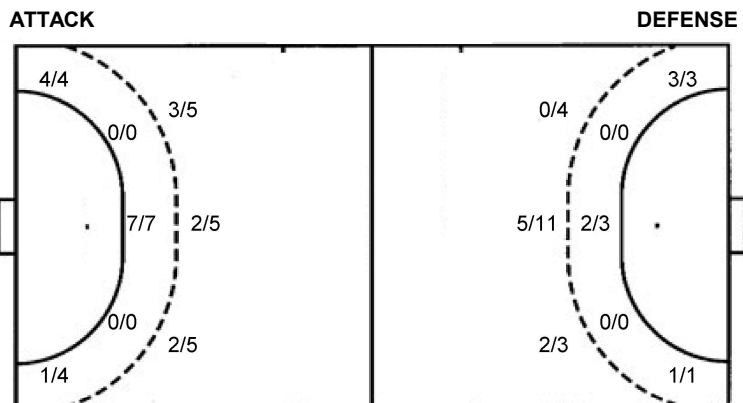

Match Team Statistics
Match No.

SCM Ramnicu Valcea 28 - 19 CS Dacia Mioveni ;
(13 - 10) (15 - 9)

26.2.2023. 15:00

Attendance:

Sala Sporturilor Traian

Referees: Corina Florina Constantin-Radut (ROU) / Daniela Enache (ROU)

Shot distribution by player

2 M. Ianasi	3 E. Hansson	5 A. Coman	6 A. Elghaoui	7 Y. Levchenko	8 B. Klikovac	9 R. Bacaoanu
1 miss.	1/2		2/2 1/1			2/2
			1/1			
	0/1		1/1 lob			

17 T. Asanin	18 D. Bucur	22 E. Florica	23 I. Glibko	27 A. Fujita	92 E. Dascalete	TOTAL
	1/1 2/2	0/1	1/1 3/3 3/3	1/1		5/6 4/4 5/5
	1/2 0/1		1/1 0/1	3/3		9/11 0/2
				1/1 0/1		1/1 1/3
	1 post		3 block	2/2 lob		1 post 1 miss. 3 block 3/3 lob

Saves distribution goalkeepers

1 D. Hosu	26 I. Roch	77 S. Rus	TOTAL
0/2 2/2 0/1	0/2 1/1 1/2		0/4 3/3 1/3
1/2 1/2 0/2	0/1 2/2 0/2		1/3 3/4 0/4
	0/2 1/1 0/1		0/2 1/1 0/4

Shots by position

7m penalties 6/6
Fastbreak 0/0
Breakthrough 3/4
Long dist. 0/0

7m penalties 5/8
Fastbreak 0/0
Breakthrough 1/3
Long dist. 0/0

Shooting statistics

Position	Goals	Sav.	Miss.	Post	Blk.	Total	%
Back (9m)	7	3	1	1	3	15	47
Line (6m)	7	0	0	0	0	7	100
Wing	5	3	0	0	0	8	63
7m penalties	6	0	0	0	0	6	100
Fastbreak	0	0	0	0	0	0	0
Breakthrough	3	1	0	0	0	4	75
Total	28	7	1	1	3	40	70

#	Jersey number	Tot.	Total shooting	6m	6m (line) shooting	9m	9m shooting	Wng	Wing shooting	FB	Fastbreak sh.	7m	7m penalty sh.
Brk.	Breakthrough sh.	LD	Long distance sh.	As.	Assists	PC	Pass clear chance	E7	Earned 7m pen.	TF	Technical faults	St.	Steals
2m	2m punishments	C7.	Committed 7m	E2	Earned 2m pun.	YC.	Yellow cards	R/B	Red/Blue cards	Blk.	Blocks	S	Starting Line-up