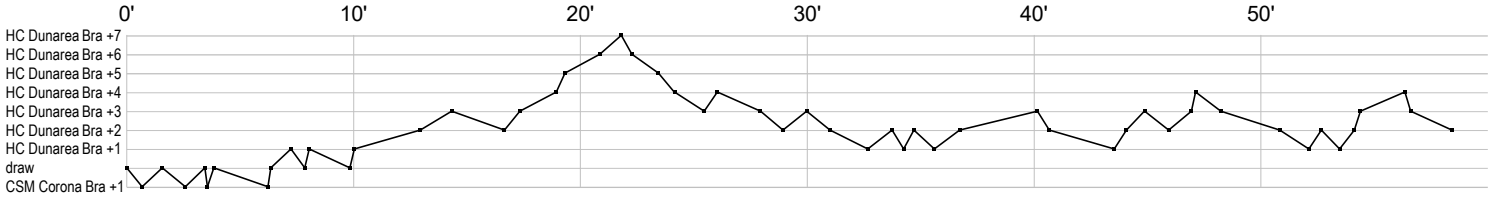

Jersey number Tot. Total shooting 6m 6m (line) shooting 9m 9m shooting Wng Wing shooting FB Fastbreak sh. 7m 7m penalty sh.
 Brk. Breakthrough sh. LD Long distance sh. As. Assists PC Pass clear chance E7 Earned 7m pen. TF Technical faults St. Steals
 2m 2m punishments C7. Committed 7m E2 Earned 2m pun. YC. Yellow cards R/B Red/Blue cards Blk. Blocks S Starting Line-up

CUPA ROMANIEI RAURENI Feminin

3. round

Match Team Statistics

CSM Corona Brasov 26 - 28 HC Dunarea Braila (13 - 16) (13 - 12)

9.3.2023. 18:00

Attendance:

Sala Sporturilor Dumitru
Popescu Colibasi

Referees: Claudiu Belean (ROU) / Stefan Hendrea (ROU)