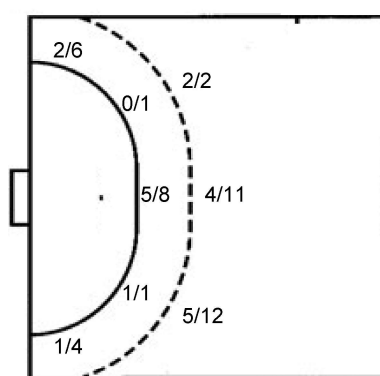

CUPA ROMANIEI RAURENI Feminin

3. round

Match Team Statistics

CSM Corona Brasov 26 - 28 HC Dunarea Braila

9.3.2023. 18:00

Match No.

(13 - 16) (13 - 12)

Attendance:

Sala Sporturilor Dumitru

Popescu Colibasi

Referees: Claudiu Belean (ROU) / Stefan Hendrea (ROU)

Shot distribution by player

7 C. Lacatus

1/1		

1 miss.

11 W. Dombaxe

	1/2	2/2

2 miss. 2 block

13 A. Vacariu

2/2		
	1/1	

17 E. Voica

1/1		
2/2		1/1

2 miss.

19 A. Dumitrascu

1/2		1/1

1 miss.

20 C. Iordachi

21 M. Gandulfo

		1/1
	0/1	

1 miss.

22 O. Cristea

0/1		

23 A. Berbec

		1/2

1 miss.

28 L. Lasm

2/2		1/1
	1/2	0/1
1/1		

1 post 1 block

30 P. Moraru

1/1		
		1/1

2 miss.

44 F. Munteanu

	0/2	
1/1		1/1

1 miss.

66 N. Fonseca

1 post 1 miss.

88 N. Marin

0/1		
1/1	1/2	

1 block

TOTAL

5/5		2/2
2/4	1/4	0/1
6/7	3/6	7/8

2 post 9 miss. 4 block

Saves distribution goalkeepers

16 R. Radoi

0/1		0/3
3/4		2/2
3/9	1/1	3/7

90 E. Voicu

0/2	0/1	0/5
		0/1
0/1	1/2	1/3

TOTAL

0/3	0/1	0/8
3/4		2/3
3/10	2/3	4/10

Shots by position

ATTACK

7m penalties 4/5
Fastbreak 2/2
Breakthrough 0/0
Long dist. 0/0

DEFENSE