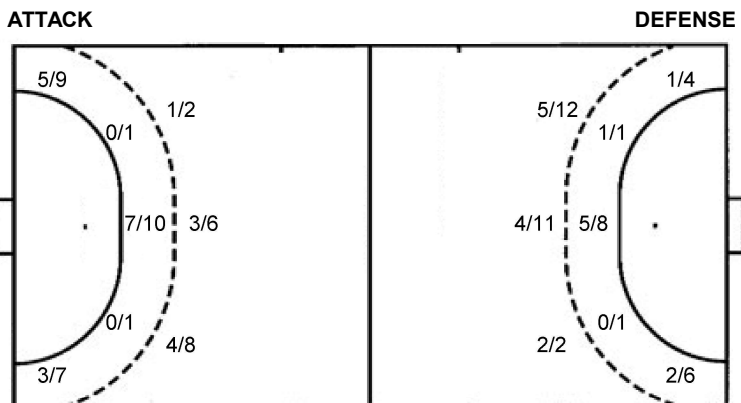

Shots by position

7m penalties	1/1	7m penalties	4/5
Fastbreak	3/4	Fastbreak	2/2
Breakthrough	1/1	Breakthrough	0/0
Long dist.	0/0	Long dist.	0/0

Shooting statistics

Position	Goals	Sav.	Miss.	Post	Blk.	Total	%
Back (9m)	8	6	1	1	0	16	50
Line (6m)	7	3	0	1	1	12	58
Wing	8	4	2	2	0	16	50
7m penalties	1	0	0	0	0	1	100
Fastbreak	3	1	0	0	0	4	75
Breakthrough	1	0	0	0	0	1	100
Total	28	14	3	4	1	50	56