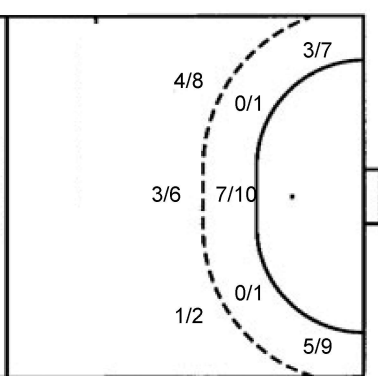

7m penalties 1/1
 Fastbreak 3/4
 Breakthrough 1/1
 Long dist. 0/0

Shooting statistics

Position	Goals	Sav.	Miss.	Post	Blk.	Total	%
Back (9m)	11	5	5	1	3	25	44
Line (6m)	6	1	2	0	1	10	60
Wing	3	4	2	1	0	10	30
7m penalties	4	1	0	0	0	5	80
Fastbreak	2	0	0	0	0	2	100
Breakthrough	0	0	0	0	0	0	0
Total	26	11	9	2	4	52	50