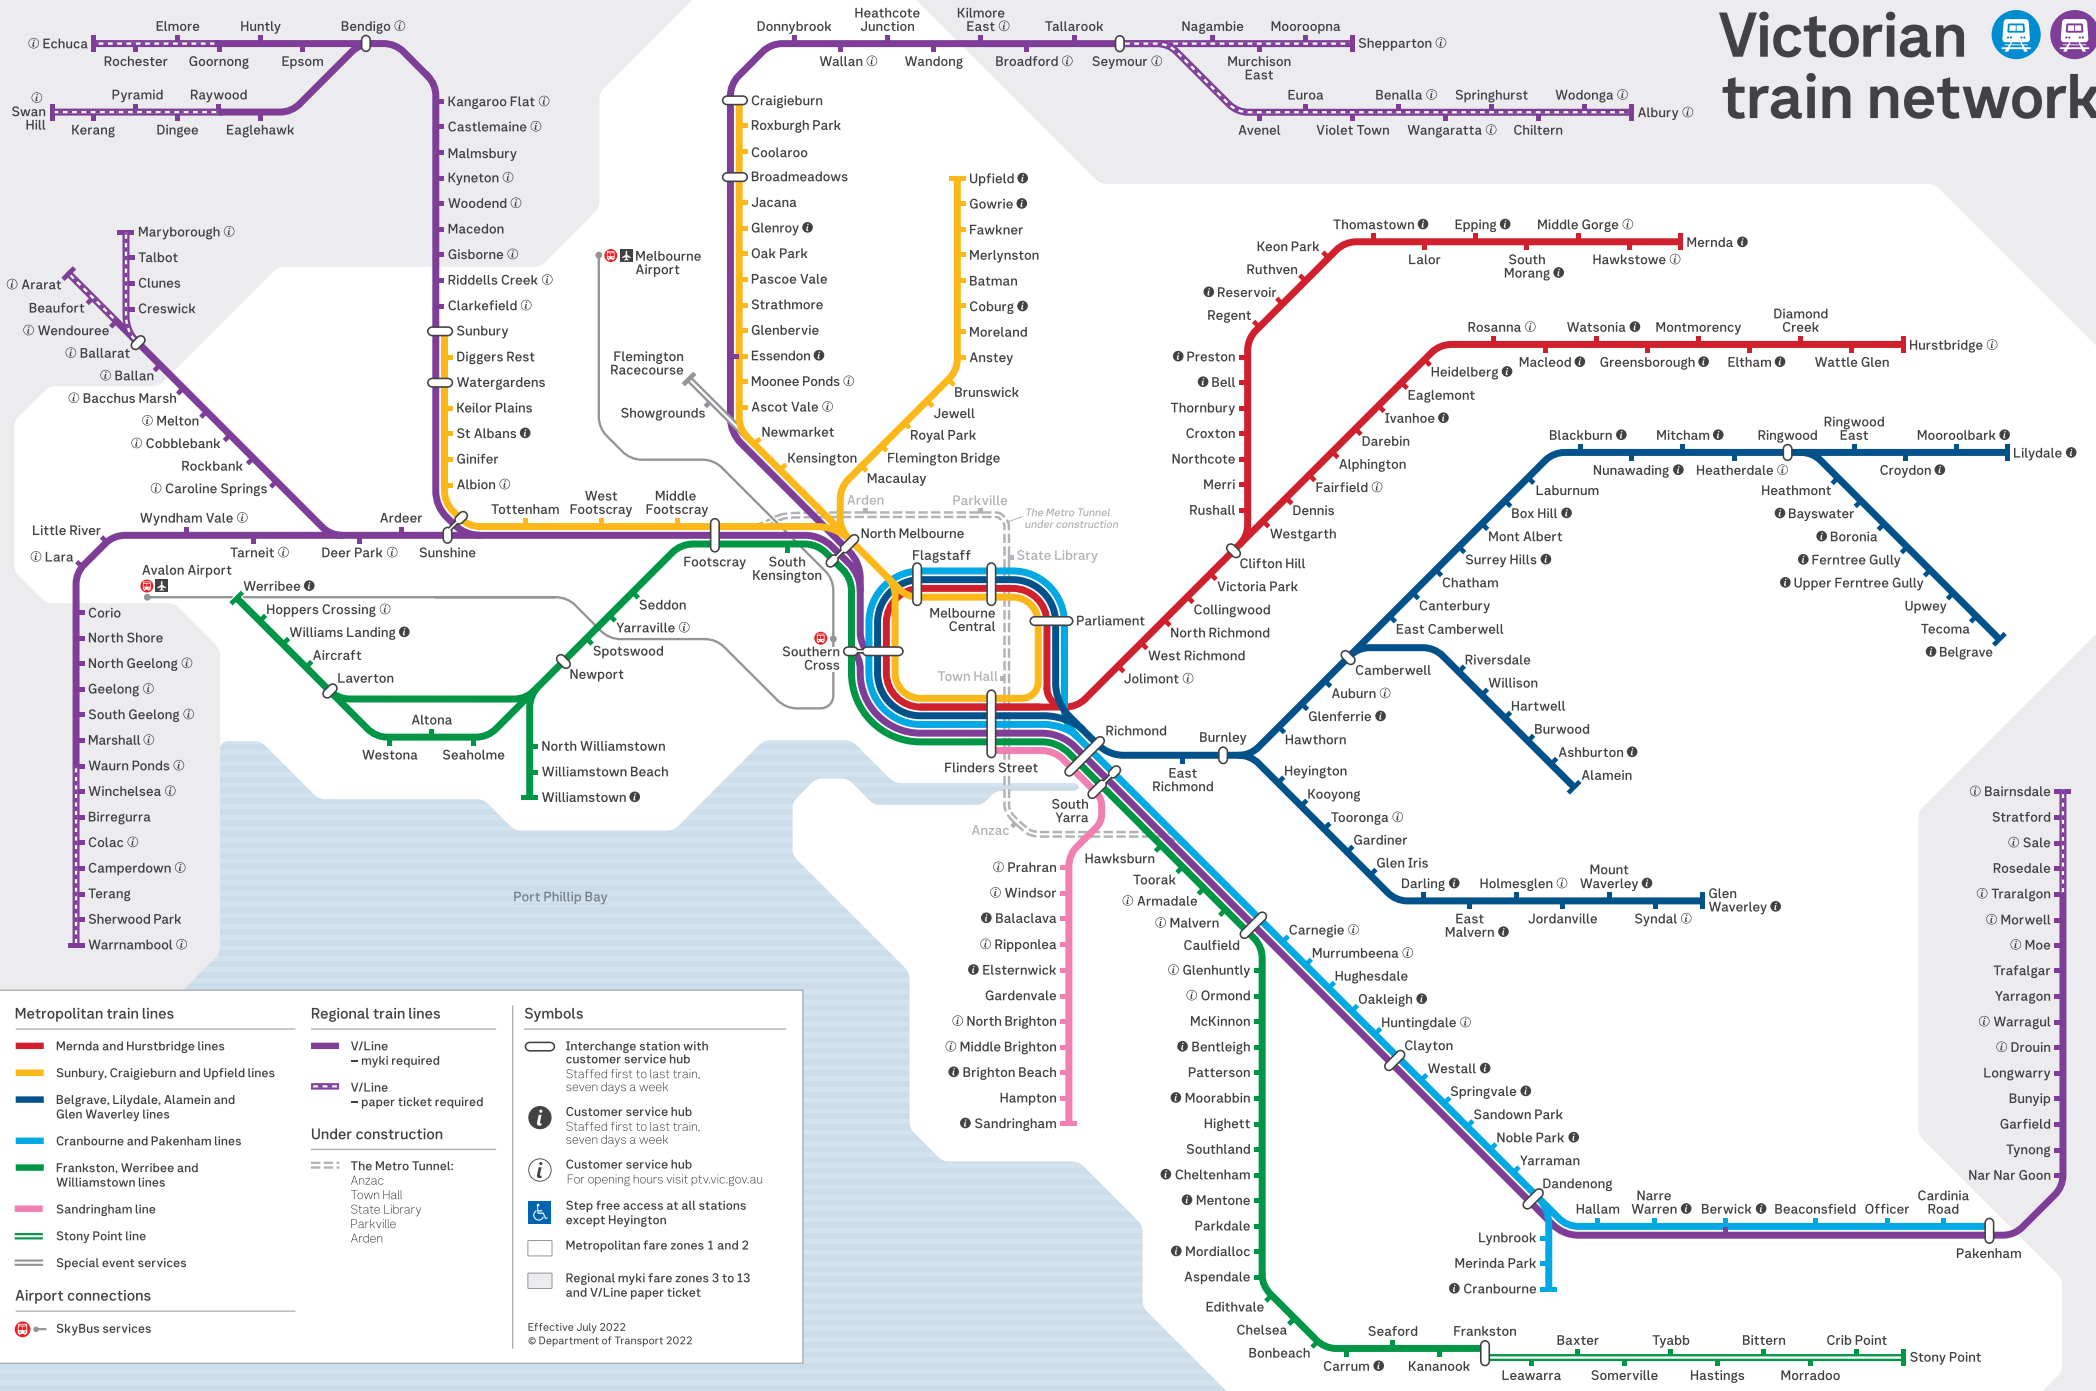

Victorian train network

| Metropolitan train lines | Regional train lines | Symbols |
|--|---|--|
| <ul style="list-style-type: none"> Mernda and Hurstbridge lines Sunbury, Craigieburn and Upfield lines Belgrave, Lilydale, Alamein and Glen Waverley lines Cranbourne and Pakenham lines Frankston, Werribee and Williamstown lines Sandringham line Stony Point line Special event services | <ul style="list-style-type: none"> V/Line myki required V/Line paper ticket required <p>Under construction</p> <ul style="list-style-type: none"> The Metro Tunnel: Anzac, Town Hall, State Library, Parkville, Arden | <ul style="list-style-type: none"> Interchange station with customer service hub Staffed first to last train, seven days a week Customer service hub Staffed first to last train, seven days a week Customer service hub For opening hours visit ptv.vic.gov.au Step free access at all stations except Heyington Metropolitan fare zones 1 and 2 Regional myki fare zones 3 to 13 and V/Line paper ticket |

Effective July 2022
© Department of Transport 2022

For more public transport information visit ptv.vic.gov.au, use the PTV app or call 1800 800 007.

PTV15534/22