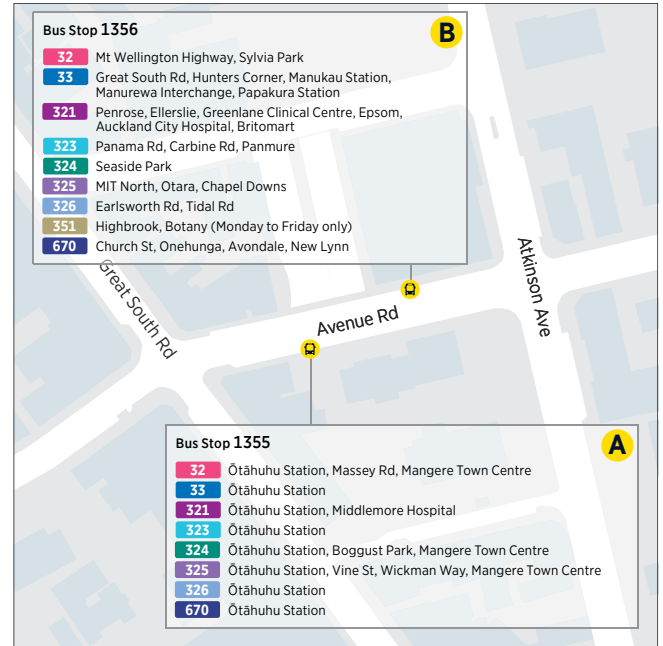

Where to catch your bus, train and ferry in the city

	Route Start
	Services in this direction only
	Central
	North
	East
	West
	City Link
	Inner Link
	Outer Link
	Tāmaki Link

Note: Outbound routes only shown except Link services & 106 Freemans Bay Loop

Where to connect to other services

Onehunga Town Centre

Ōtāhuhu Town Centre

New Lynn Station

Ōtāhuhu Station

Central Auckland Network Map

Index

A3 Avondale	F2 Glendowie	E1 Kohimarama	E3 Mt Wellington	E4 Ōtāhuhu Town Centre	A3 St Marys Bay
A3 Avondale Station	C2 Grafton Station	B4 Lynfield	A3 New Lynn Station	B3 New Windsor	E2 Stonefields
B2 Baldwin Ave Station	A4 Green Bay	D4 Mangere Bridge	D2 Newmarket	E3 Penrose Station	E3 Sylvia Park Station
A3 Blockhouse Bay	D2 Greenlane	E2 Meadowbank Station	D2 Newmarket Station	B1 Pt Chevalier	D3 Three Kings
C2 Eden Park	D3 Greenlane Clinical Centre	E1 Mission Bay	D3 One Tree Hill	D2 Remuera Station	B4 Waikowhai
D3 Ellerslie	D2 Greenlane Station	B2 Morningside Station	D4 Onehunga Station	D3 Royal Oak	A2 Waterview
D3 Ellerslie Station	B1 Grey Lynn	B2 Mt Albert	D4 Onehunga Town Centre	C2 Sandringham	B2 Western Springs
C2 Epsom	B1 Herne Bay	B2 Mt Albert Station	D1 Orakei Station	F1 St Heliers	B1 Westmere
F2 Glen Innes	C4 Hillsborough	C2 Mt Eden	E4 Ōtāhuhu Station	E2 St Johns	
F2 Glen Innes Station	C2 Kingsland Station	C3 Mt Roskill			