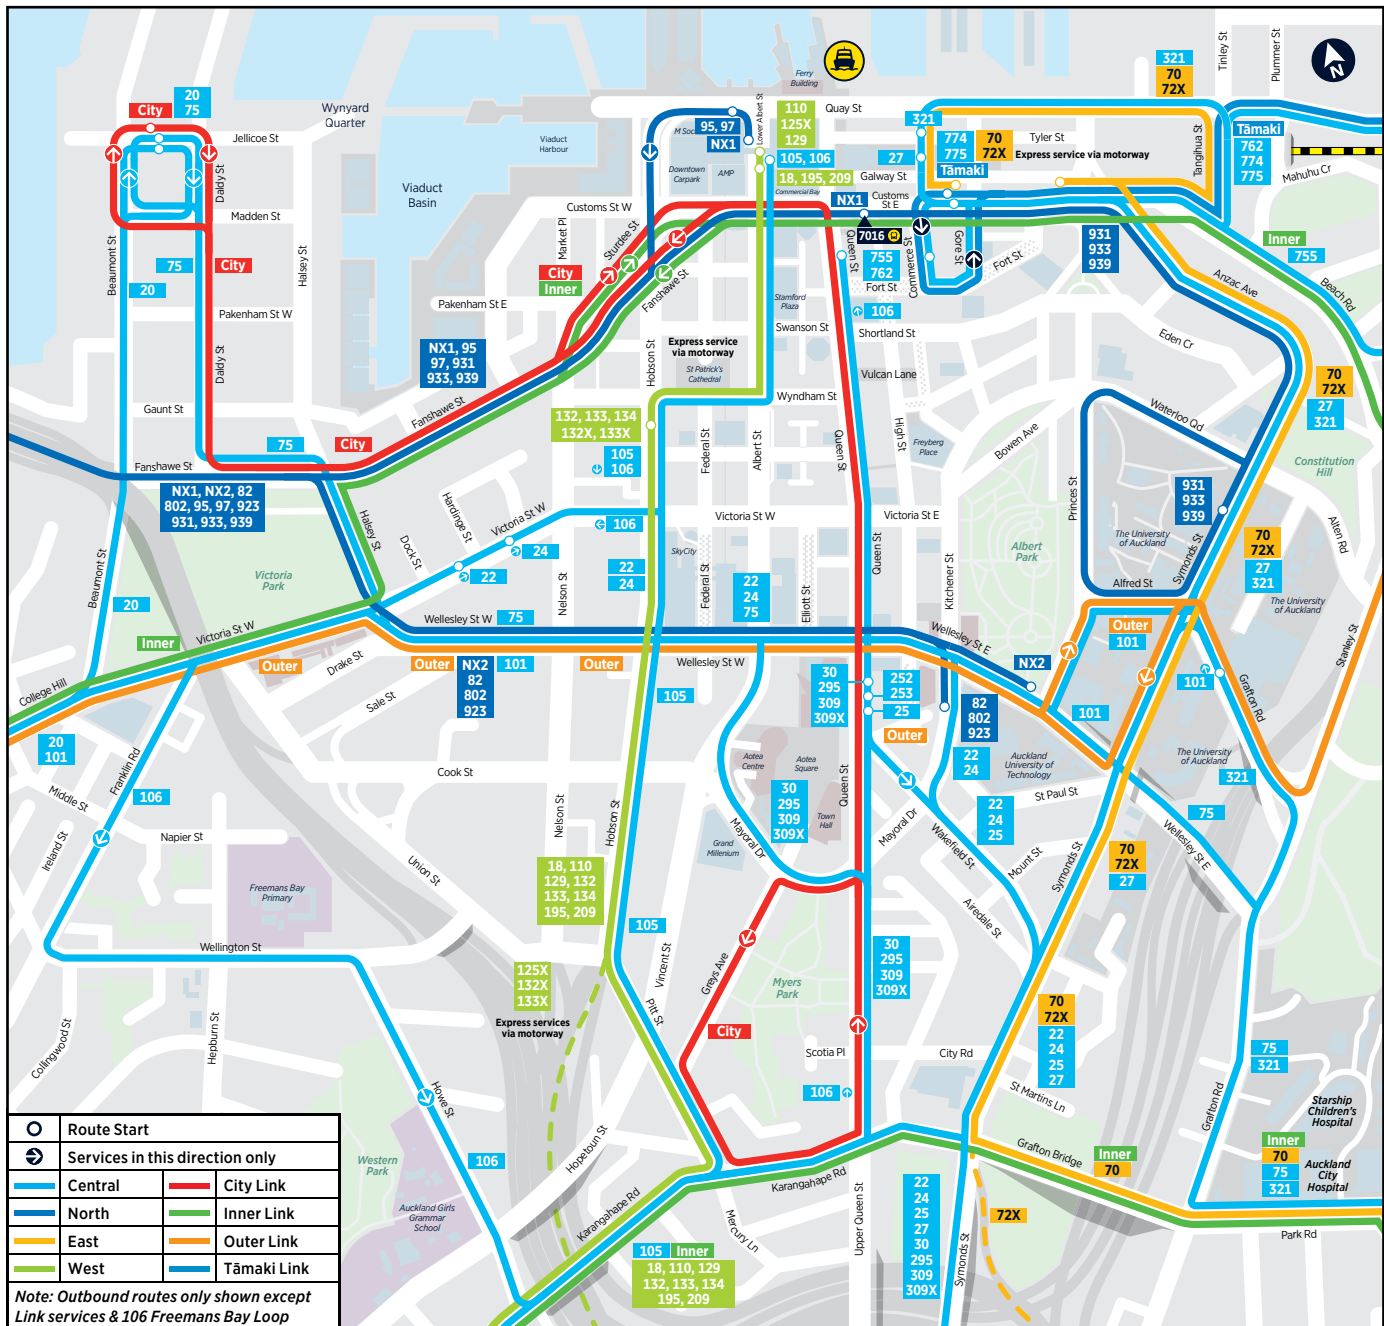

Where to catch your bus, train and ferry in the city

	Route Start
	Services in this direction only
	Central
	North
	East
	West
	City Link
	Inner Link
	Outer Link
	Tāmaki Link

Note: Outbound routes only shown except Link services & 106 Freemans Bay Loop

Where to connect to other services

Onehunga Town Centre

Ōtāhuhu Town Centre

New Lynn Station

Ōtāhuhu Station

Central Auckland Network Map

Index

A3 Avondale	F2 Glendowie	E1 Kohimarama	E3 Mt Wellington	E4 Ōtāhuhu Town Centre	A3 St Marys Bay
A3 Avondale Station	C2 Grafton Station	B4 Lynfield	A3 New Lynn Station	B3 New Windsor	E2 Stonefields
B2 Baldwin Ave Station	A4 Green Bay	D4 Mangere Bridge	D2 Newmarket	E3 Penrose Station	E3 Sylvia Park Station
A3 Blockhouse Bay	D2 Greenlane	E2 Meadowbank Station	D2 Newmarket Station	B1 Pt Chevalier	D3 Three Kings
C2 Eden Park	D3 Greenlane Clinical Centre	E1 Mission Bay	D3 One Tree Hill	D2 Remuera Station	B4 Waikowhai
D3 Ellerslie	D2 Greenlane Station	B2 Morningside Station	D4 Onehunga Station	D3 Royal Oak	A2 Waterview
D3 Ellerslie Station	B1 Grey Lynn	B2 Mt Albert	D4 Onehunga Town Centre	C2 Sandringham	B2 Western Springs
C2 Epsom	B1 Herne Bay	B2 Mt Albert Station	D1 Orakei Station	F1 St Heliers	B1 Westmere
F2 Glen Innes	C4 Hillsborough	C2 Mt Eden	E4 Ōtāhuhu Station	E2 St Johns	
F2 Glen Innes Station	C2 Kingsland Station	C3 Mt Roskill			