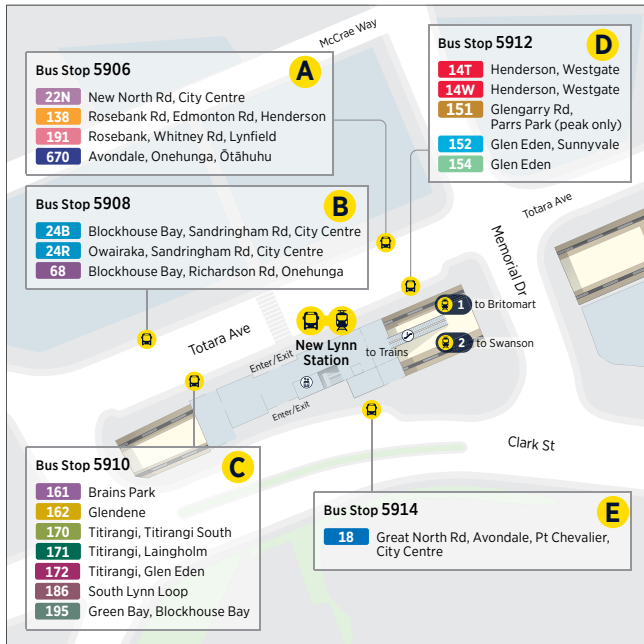

Where to catch your bus, train and ferry in the city

	Route Start
	Services in this direction only
	Central
	North
	East
	West
	City Link
	Inner Link
	Outer Link
	Tāmaki Link

Note: Outbound routes only shown except Link services & 106 Freemans Bay Loop

Where to connect to other services

Onehunga Town Centre

Ōtāhuhu Town Centre

New Lynn Station

Ōtāhuhu Station

Central Auckland Network Map

Index

A3 Avondale	F2 Glendowie	E1 Kohimarama	E3 Mt Wellington	E4 Ōtāhuhu Town Centre	A3 St Marys Bay
A3 Avondale Station	C2 Grafton Station	B4 Lynfield	A3 New Lynn Station	B3 New Windsor	E2 Stonefields
B2 Baldwin Ave Station	A4 Green Bay	D4 Mangere Bridge	D2 Newmarket	E3 Penrose Station	E3 Sylvia Park Station
A3 Blockhouse Bay	D2 Greenlane	E2 Meadowbank Station	D2 Newmarket Station	B1 Pt Chevalier	D3 Three Kings
C2 Eden Park	D3 Greenlane Clinical Centre	E1 Mission Bay	D3 One Tree Hill	D2 Remuera Station	B4 Waikowhai
D3 Ellerslie	D2 Greenlane Station	B2 Morningside Station	D4 Onehunga Station	D3 Royal Oak	A2 Waterview
D3 Ellerslie Station	B1 Grey Lynn	B2 Mt Albert	D4 Onehunga Town Centre	C2 Sandringham	B2 Western Springs
C2 Epsom	B1 Herne Bay	B2 Mt Albert Station	D1 Orakei Station	F1 St Heliers	B1 Westmere
F2 Glen Innes	C4 Hillsborough	C2 Mt Eden	E4 Ōtāhuhu Station	E2 St Johns	
F2 Glen Innes Station	C2 Kingsland Station	C3 Mt Roskill			