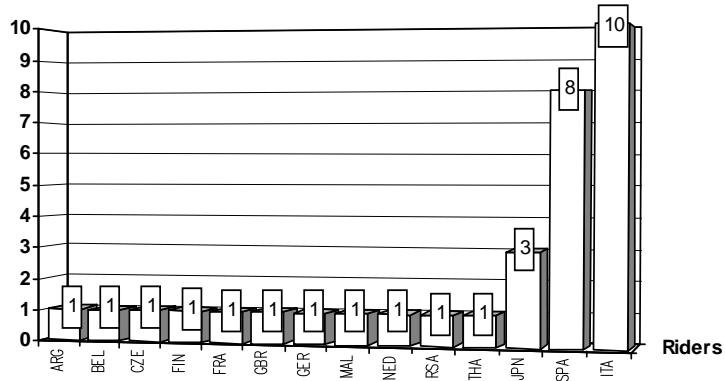

W=Wildcard

R()=Replacement

__=Replaced

i=Trophy Michel Metraux Cup r=Rookie of the year

These data/results cannot be reproduced, stored and/or transmitted in whole or in part by any manner of electronic, mechanical, photocopying, recording, broadcasting or otherwise now known or herein after developed without the previous express consent by the copyright owner, except for reproduction in daily press and regular printed publications on sale to the public within 60 days of the event related to those data/results and always provided that copyright symbol appears together as follows below.