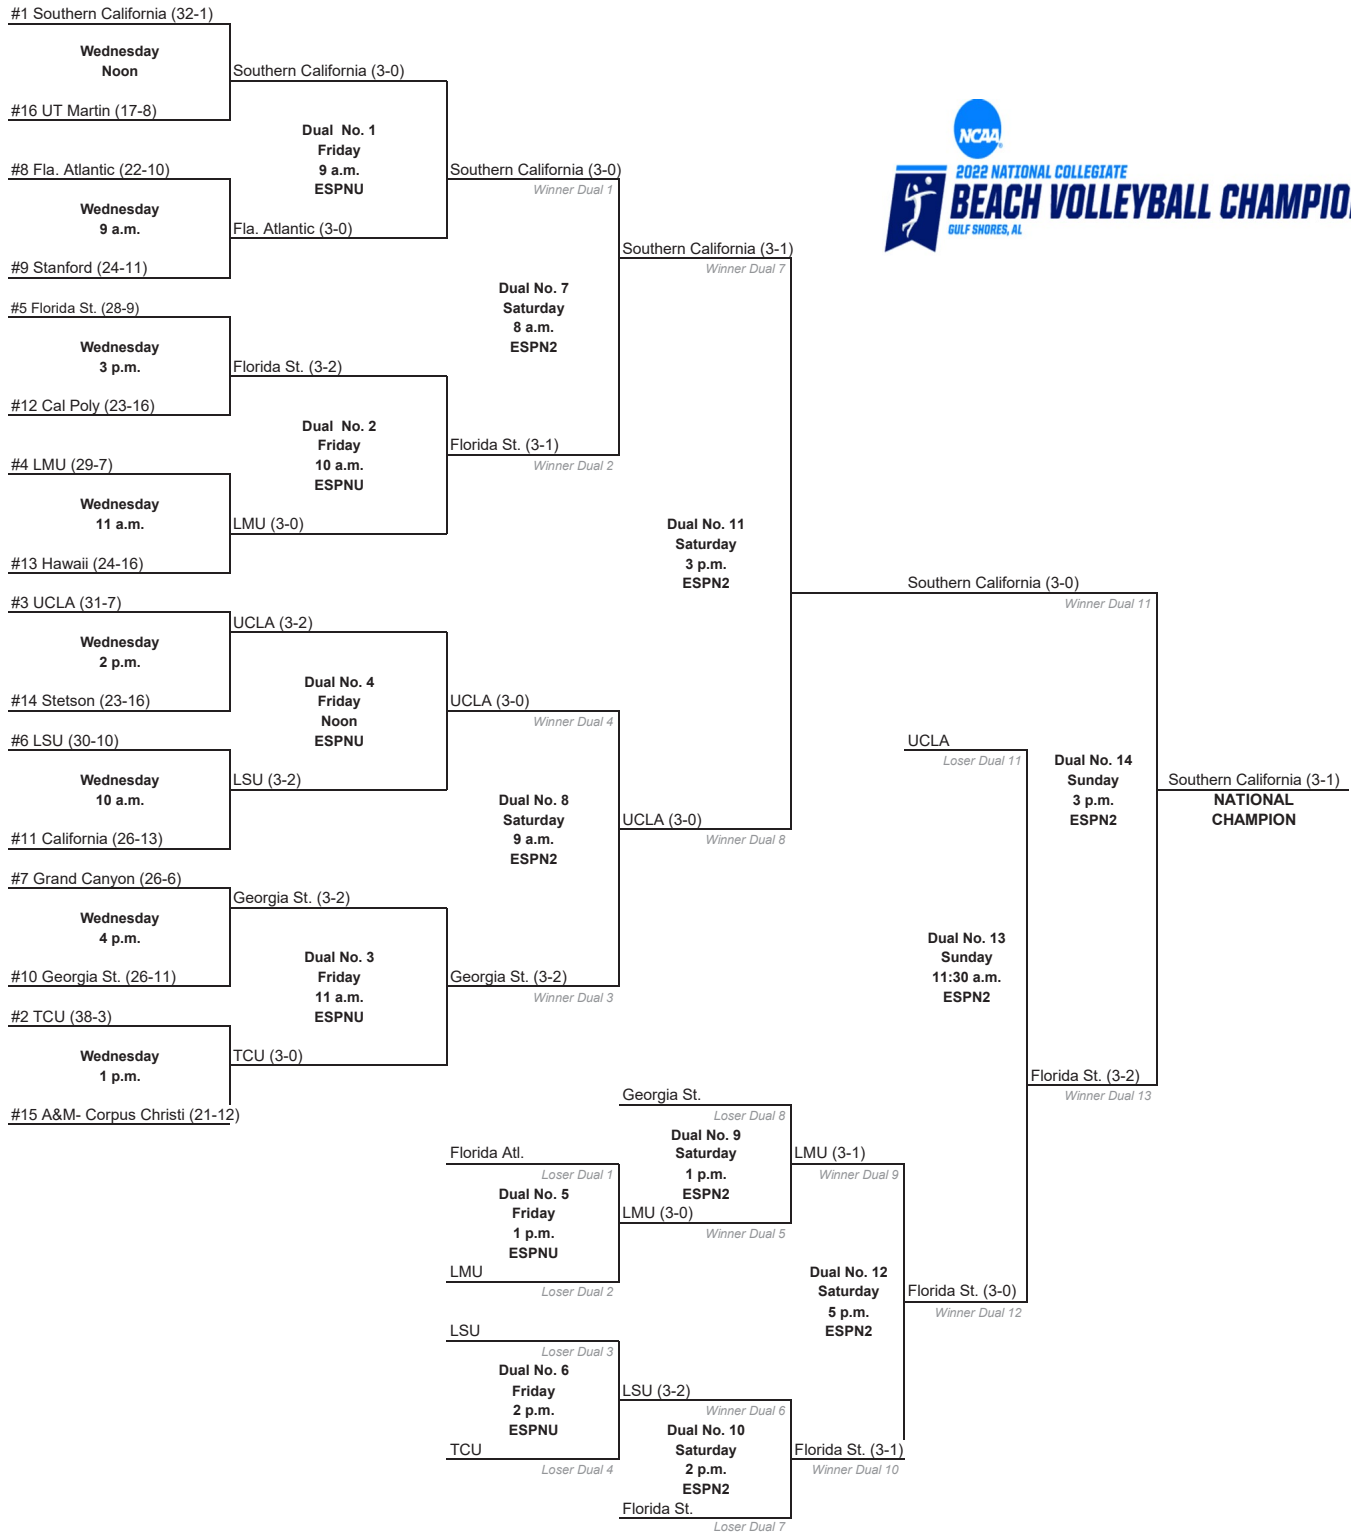

2022 National Collegiate Beach Volleyball Championship

Gulf Place
Gulf Shores, Alabama
May 4 & 6-8, 2022

All times are Central time.
Information subject to change.
All Dual times are "not before" times with a minimum of a 10 minute on-court warmup.
Each individual court of every dual will be streamed live on ESPN3.

© 2022 National Collegiate Athletic Association. No commercial use without the NCAA's written permission.
The NCAA opposes all forms of sports wagering.

Don't Bet On It.