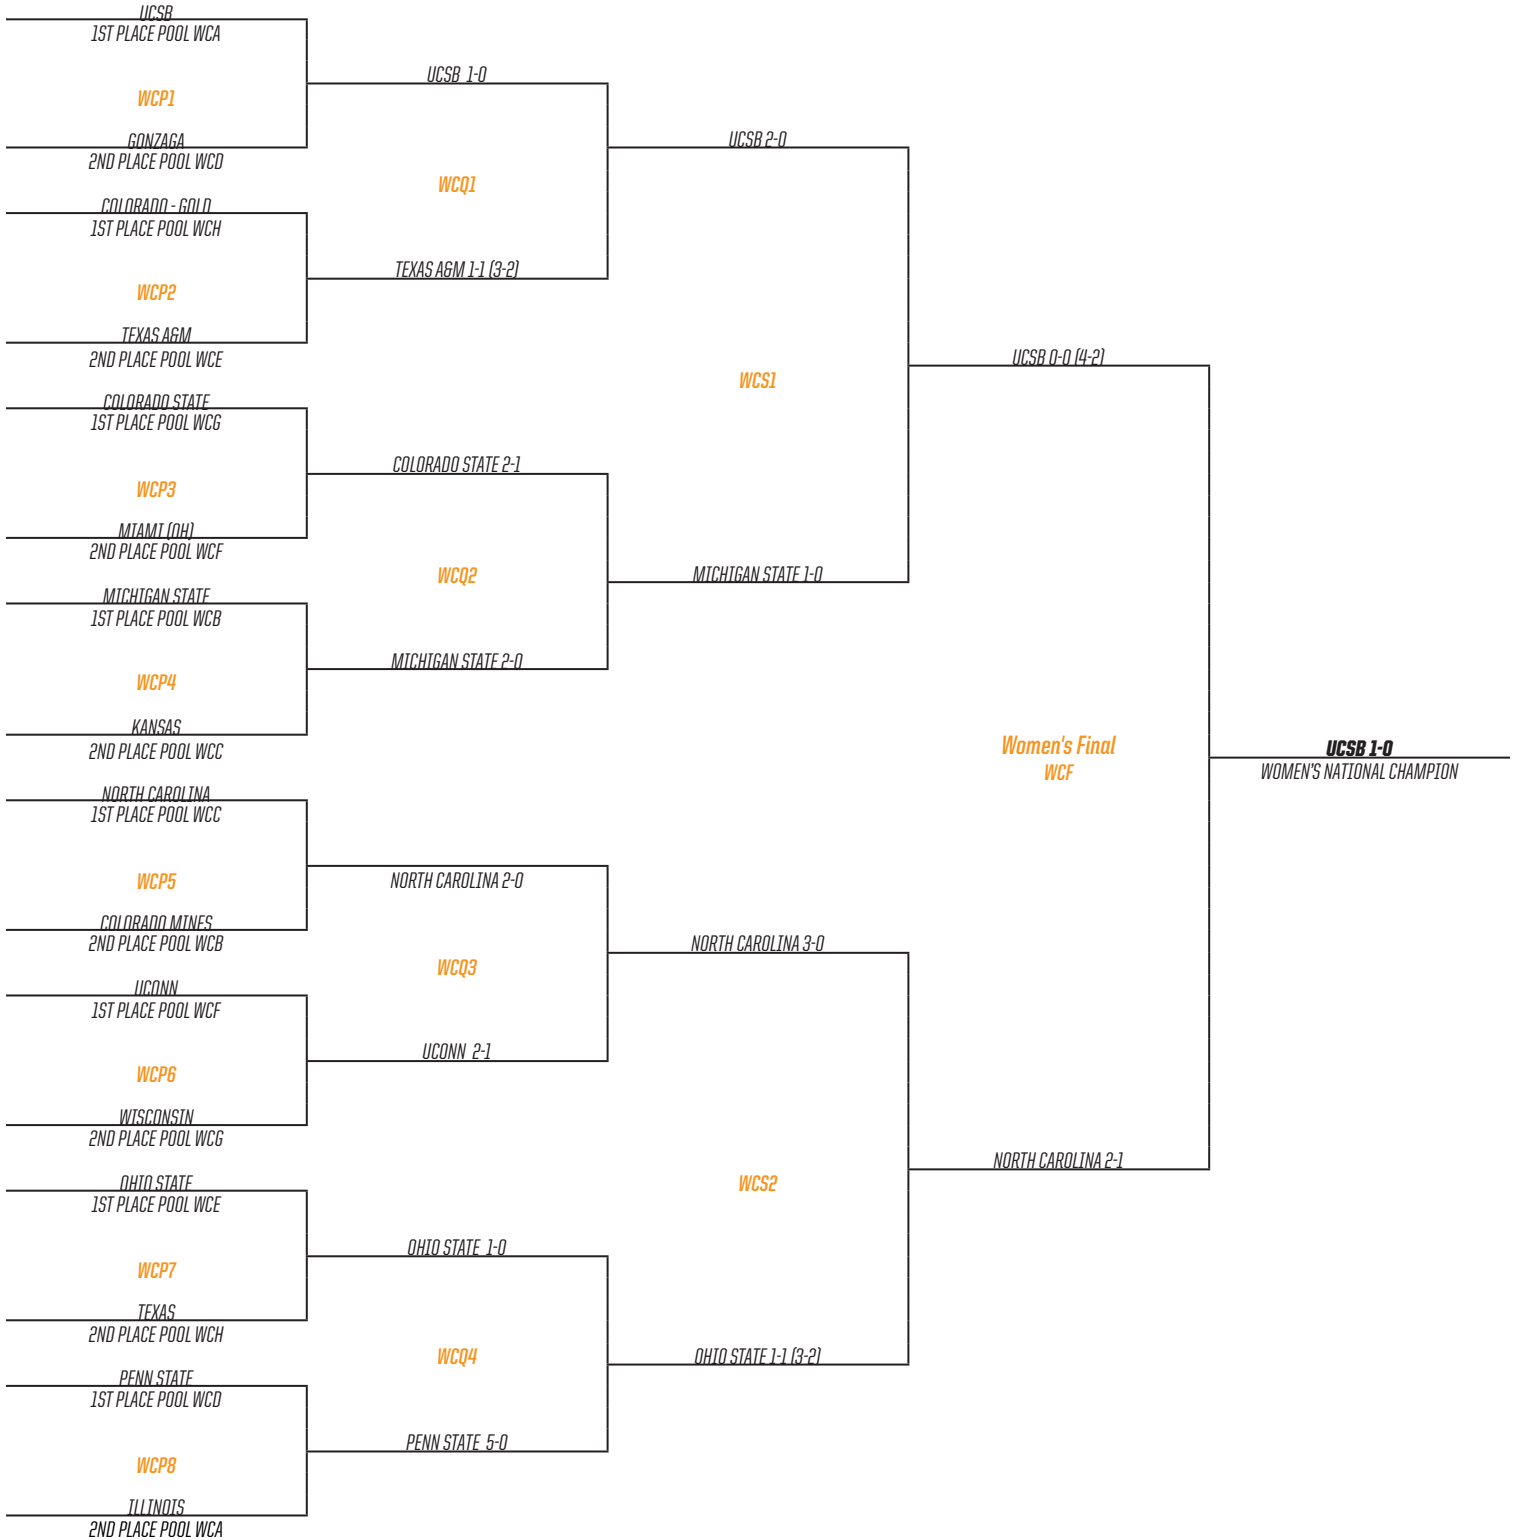

Men's Championship Bracket

HOME TEAM WEARS LIGHT JERSEYS

Women's Championship Bracket

HOME TEAM WEARS LIGHT JERSEYS

Men's Championship Consolation Bracket

HOME TEAM WEARS LIGHT JERSEYS

Women's Championship Consolation Bracket