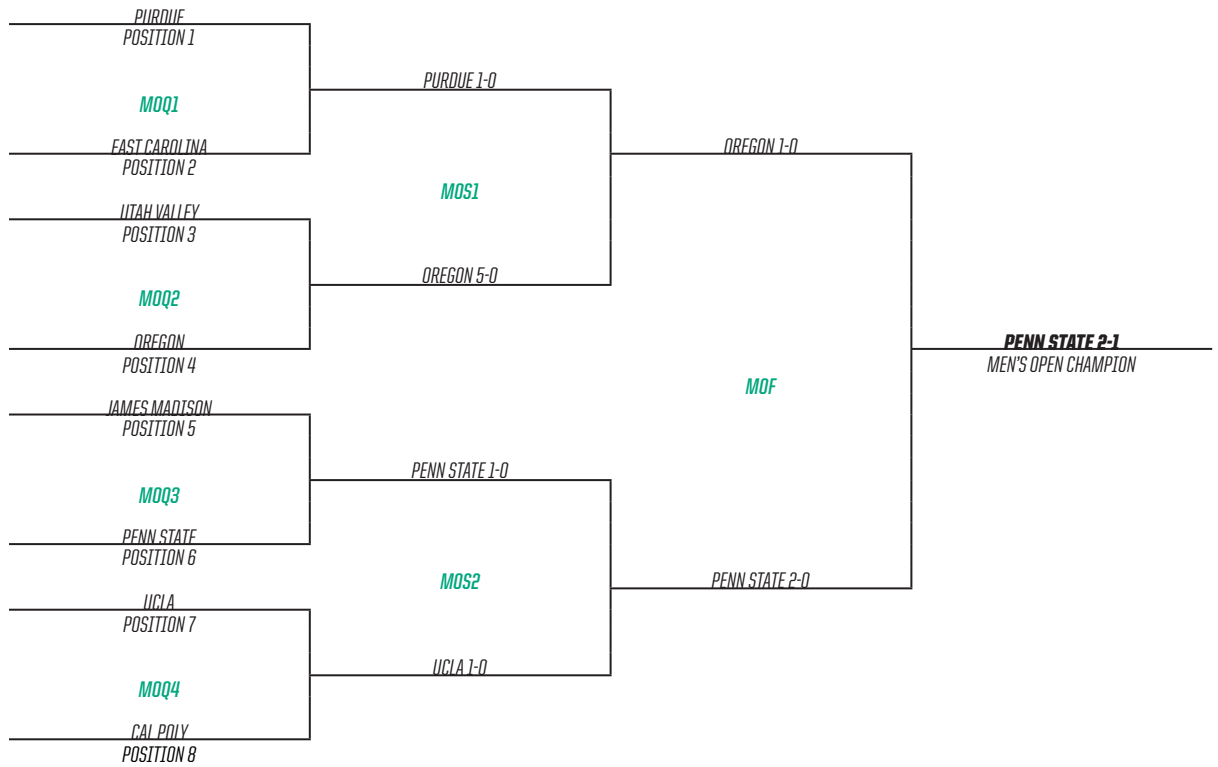

Men's Open Bracket

HOME TEAM WEARS LIGHT JERSEYS