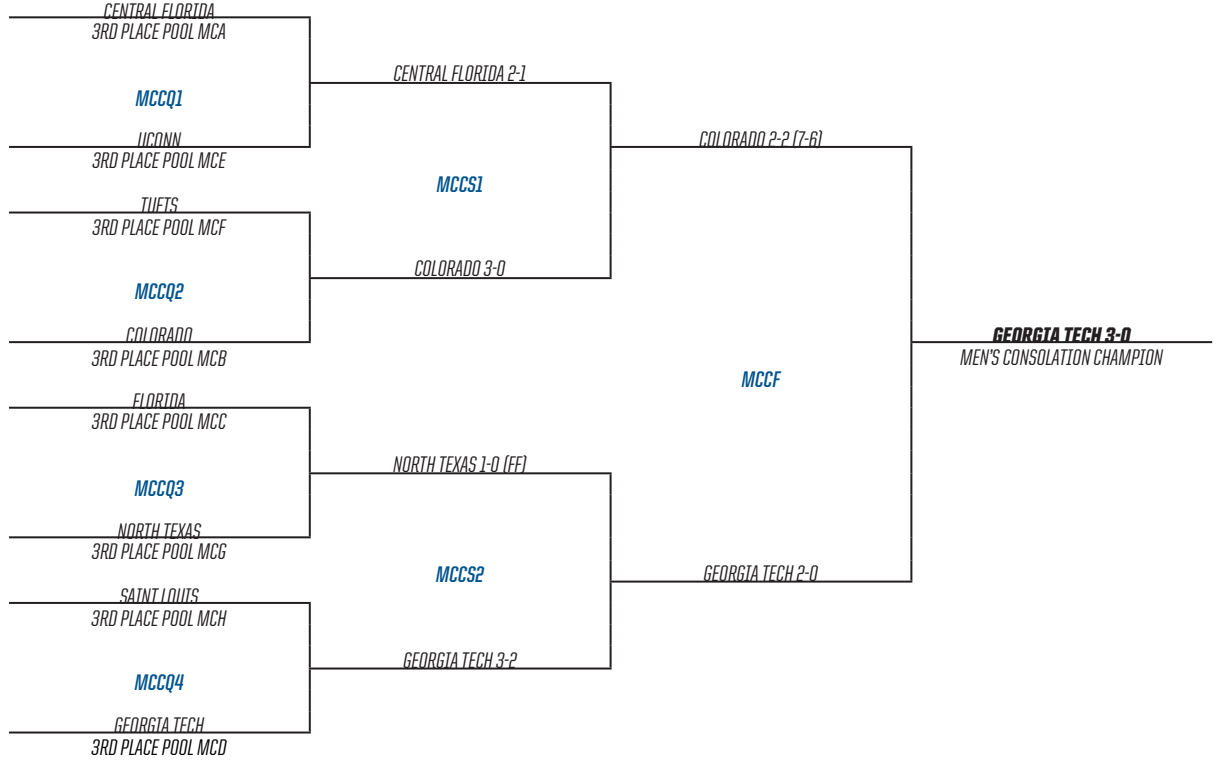

WOF	POINTS			PT. TOTAL	POOL PLACE
	R1	R2	R3		
1 USC	3	3	3	9	1ST
2 Penn	0	0	0	0	4TH
3 Iowa State	3	0	0	3	3RD
4 Central Florida	0	3	3	6	2ND
SCORE					
WOF1 USC vs Central Florida THU • 1:15PM • FIELD #6	4	0			
WOF2 Penn vs Iowa State THU • 1:15PM • FIELD #7	1	3			
WOF3 Iowa State vs USC THU • 8:15PM • FIELD #13	2	6			
WOF4 Central Florida vs Penn THU • 8:15PM • FIELD #14	3	1			
WOF5 USC vs Penn FRI • 2:00PM • FIELD #15	4	0			
WOF6 Iowa State vs Central Florida FRI • 2:00PM • FIELD #16	0	3			

Men's Championship Bracket

HOME TEAM WEARS LIGHT JERSEYS

Women's Championship Bracket

HOME TEAM WEARS LIGHT JERSEYS

Men's Championship Consolation Bracket

HOME TEAM WEARS LIGHT JERSEYS

Women's Championship Consolation Bracket