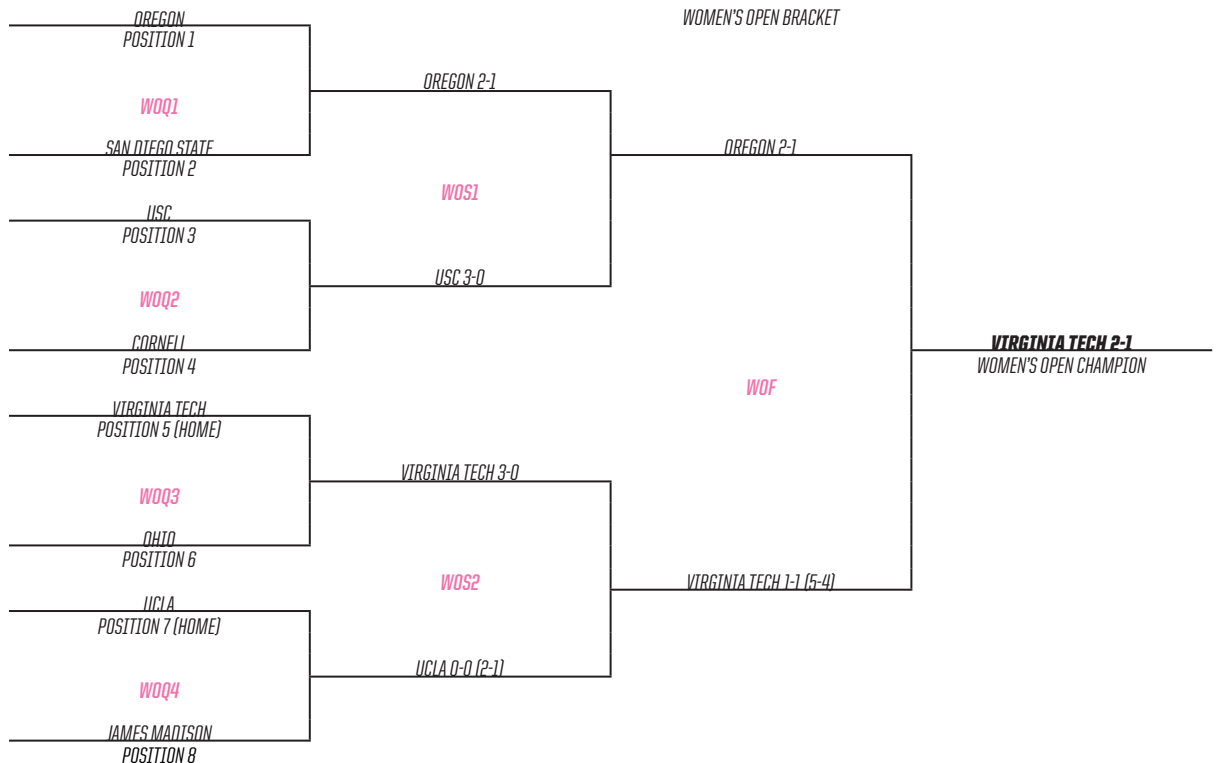

HOME TEAM WEARS LIGHT JERSEYS

Men's Open Bracket

HOME TEAM WEARS LIGHT JERSEYS

Women's Open Bracket

HOME TEAM WEARS LIGHT JERSEYS

2016 NIRSA NATIONAL SOCCER CHAMPIONSHIPS

Men's Championship

University of Virginia
Men's National Champion