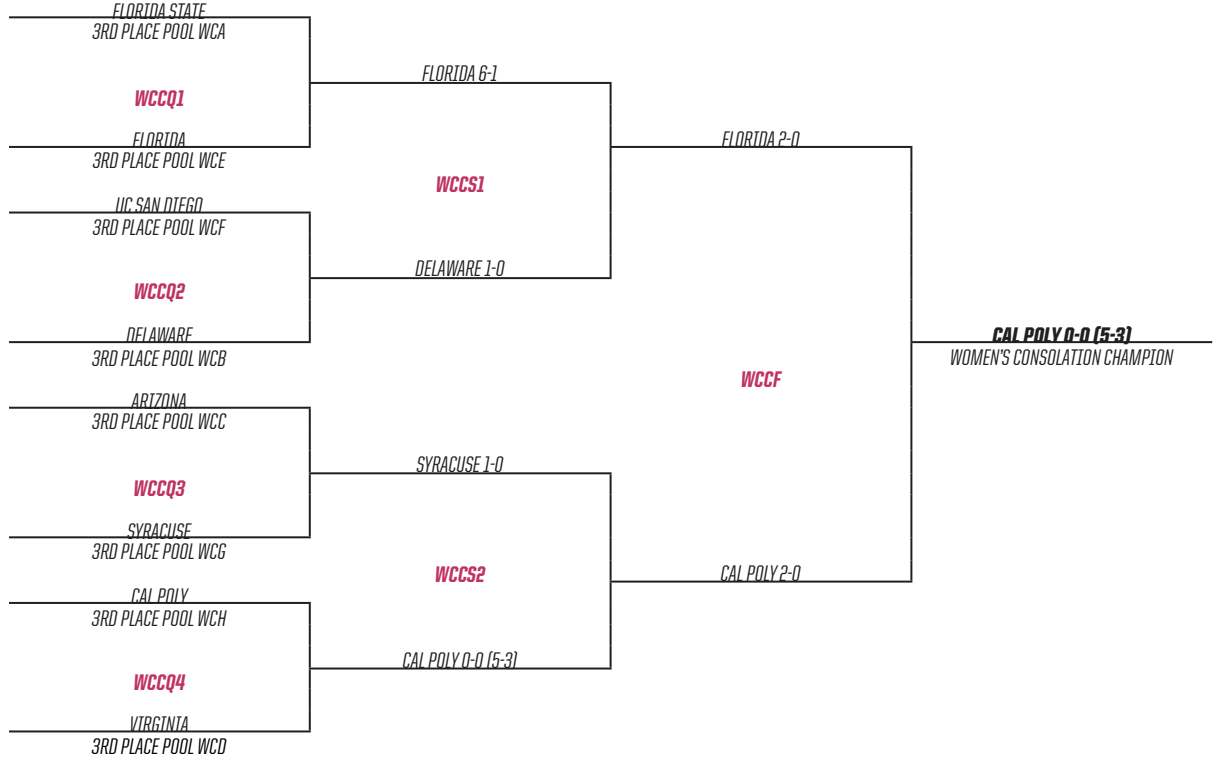

Women's Championship Consolation Bracket

HOME TEAM WEARS LIGHT JERSEYS