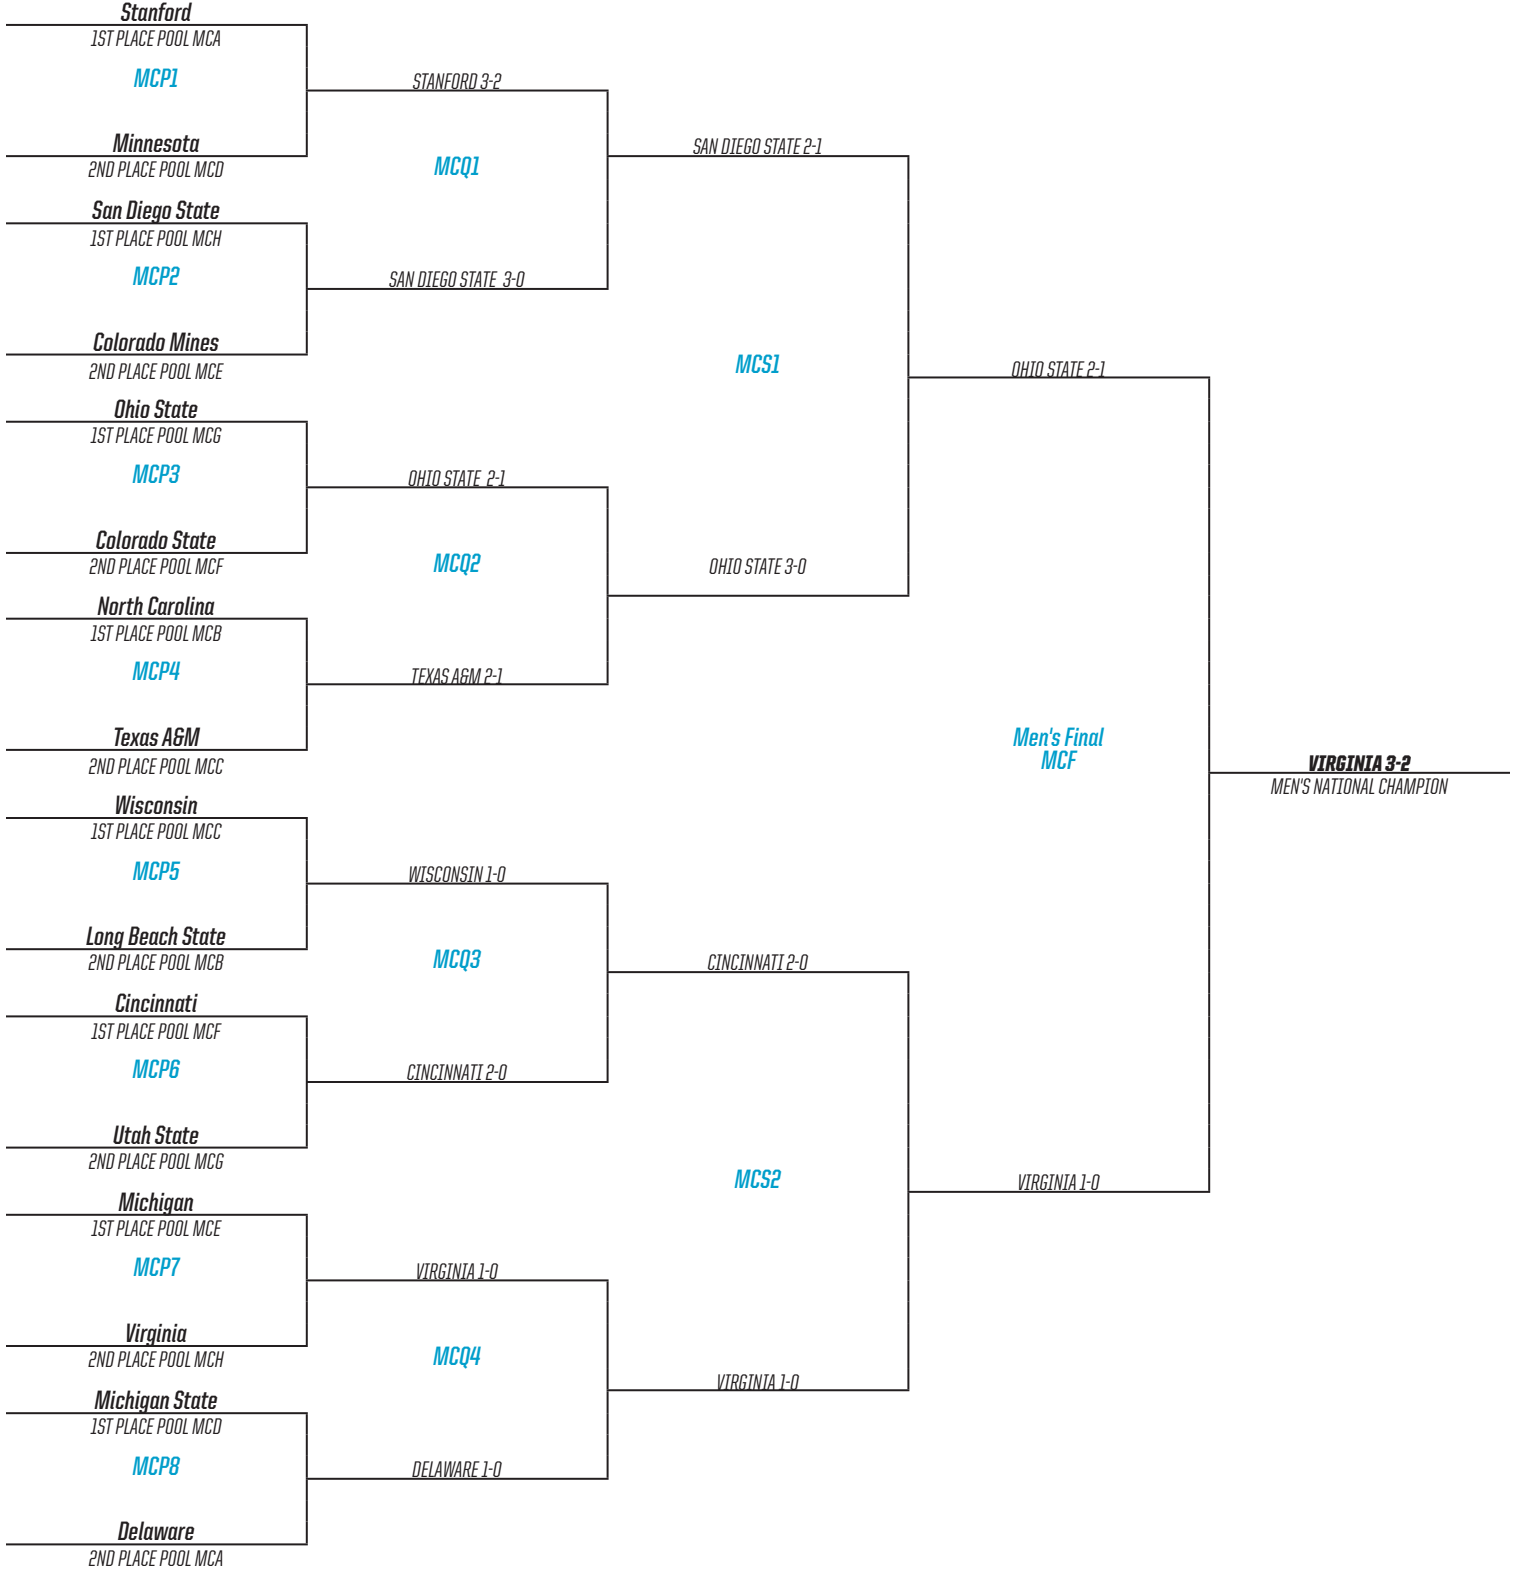

Women's Open

FIRST TEAM LISTED FOR GAMES IS HOME TEAM AND WEARS LIGHT JERSEYS

WOA	POINTS			PT. TOTAL	POOL PLACE
	R1	R2	R3		
1 UCLA	3	3	3	9	1ST
2 Missouri	0	0	0	0	4TH
3 Iowa	3	0	3	6	2ND
4 George Mason	0	3	0	3	3RD
SCORE					
WOA1 UCLA vs George Mason THU • 11:30AM • FIELD #13	4	0			
WOA2 Missouri vs Iowa THU • 11:30AM • FIELD #14	2	3			
WOA3 Iowa vs UCLA THU • 6:30PM • FIELD #15	1	4			
WOA4 George Mason vs Missouri THU • 6:30PM • FIELD #16	2	1			
WOA5 UCLA vs Missouri FRI • 12:00PM • FIELD #6	4	0			
WOA6 Iowa vs George Mason FRI • 12:00PM • FIELD #7	2	1			

WOB	POINTS			PT. TOTAL	POOL PLACE
	R1	R2	R3		
1 Virginia Tech	3	3	3	9	1ST
2 Cornell	3	3	0	6	2ND
3 Denver	0	0	3	3	3RD
4 FORFEIT					4TH
SCORE					
WOB1 Virginia Tech vs FORFEIT THU • 11:30AM • FIELD #15	1	0			
WOB2 Cornell vs Denver THU • 11:30AM • FIELD #16	6	0			
WOB3 Denver vs Virginia Tech THU • 6:30PM • FIELD #6	0	10			
WOB4 FORFEIT vs Cornell THU • 6:30PM • FIELD #7	0	1			
WOB5 Virginia Tech vs Cornell FRI • 12:00PM • FIELD #13	2	1			
WOB6 Denver vs FORFEIT FRI • 12:00PM • FIELD #14	1	0			

WOC	POINTS			PT. TOTAL	POOL PLACE
	R1	R2	R3		
1 Colorado - Black	1	0	0	1	4TH
2 Vermont	0	0	3	3	3RD
3 Georgia Tech	3	3	0	6	2ND
4 Ohio	1	3	3	7	1ST
SCORE					
WOC1 Colorado - Black vs Ohio THU • 11:30AM • FIELD #6	1	1			
WOC2 Vermont vs Georgia Tech THU • 11:30AM • FIELD #7	0	2			
WOC3 Georgia Tech vs Colorado - Black THU • 6:30PM • FIELD #13	3	0			
WOC4 Ohio vs Vermont THU • 6:30PM • FIELD #14	2	1			
WOC5 Colorado - Black vs Vermont FRI • 12:00PM • FIELD #15	1	3			
WOC6 Georgia Tech vs Ohio FRI • 12:00PM • FIELD #16	0	1			

WOD	POINTS			PT. TOTAL	POOL PLACE
	R1	R2	R3		
1 Boston College	3	3	0	6	2ND
2 San Diego State	3	1	3	7	1ST
3 Miami (FL)	0	0	0	0	4TH
4 USAFA	0	1	3	4	3RD
SCORE					
WOD1 Boston College vs USAFA THU • 1:15PM • FIELD #13	1	0			
WOD2 San Diego State vs Miami (FL) THU • 1:15PM • FIELD #14	1	0			
WOD3 Miami (FL) vs Boston College THU • 8:15PM • FIELD #15	0	1			
WOD4 USAFA vs San Diego State THU • 8:15PM • FIELD #16	0	0			
WOD5 Boston College vs San Diego State FRI • 2:00PM • FIELD #6	0	2			
WOD6 Miami (FL) vs USAFA FRI • 2:00PM • FIELD #7	0	5			

WOE	POINTS			PT. TOTAL	POOL PLACE
	R1	R2	R3		
1 James Madison	3	3	0	6	2ND
2 Oregon	3	3	3	9	1ST
3 West Virginia	0	0	1	1	3RD
4 Northern Iowa	0	0	1	1	4TH
SCORE					
WOE1 James Madison vs Northern Iowa THU • 1:15PM • FIELD #15	4	0			
WOE2 Oregon vs West Virginia THU • 1:15PM • FIELD #16	2	0			
WOE3 West Virginia vs James Madison THU • 8:15PM • FIELD #6	0	2			
WOE4 Northern Iowa vs Oregon THU • 8:15PM • FIELD #7	0	5			
WOE5 James Madison vs Oregon FRI • 2:00PM • FIELD #13	1	2			
WOE6 West Virginia vs Northern Iowa FRI • 2:00PM • FIELD #14	0	0			

WOF	POINTS			PT. TOTAL	POOL PLACE
	R1	R2	R3		
1 USC	3	3	3	9	1ST
2 Penn	0	0	0	0	4TH
3 Iowa State	3	0	0	3	3RD
4 Central Florida	0	3	3	6	2ND
SCORE					
WOF1 USC vs Central Florida THU • 1:15PM • FIELD #6	4	0			
WOF2 Penn vs Iowa State THU • 1:15PM • FIELD #7	1	3			
WOF3 Iowa State vs USC THU • 8:15PM • FIELD #13	2	6			
WOF4 Central Florida vs Penn THU • 8:15PM • FIELD #14	3	1			
WOF5 USC vs Penn FRI • 2:00PM • FIELD #15	4	0			
WOF6 Iowa State vs Central Florida FRI • 2:00PM • FIELD #16	0	3			

Men's Championship Bracket

HOME TEAM WEARS LIGHT JERSEYS