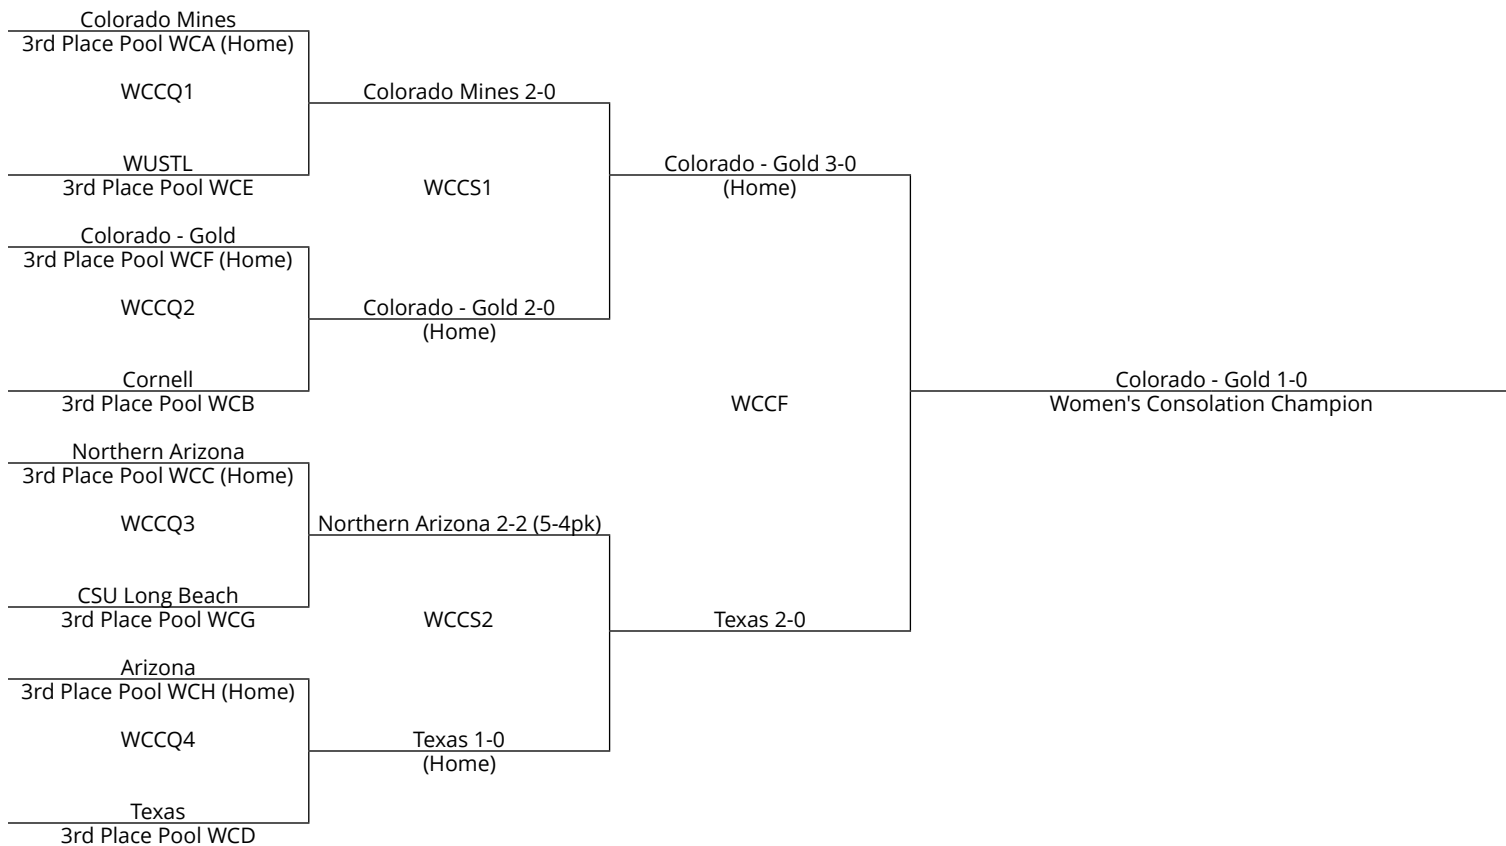

WOB	POINTS			PT. TOTAL	POOL PLACE
	R1	R2	R3		
1 USC	3	1	3	7	1st
2 Miami (FL)	0	3	0	3	3rd
3 Vermont	3	1	3	7	2nd
4 St. Edward's	0	0	0	0	4th
Score					
WOB1 USC vs St. Edward's Thu • 11:30am • Field #7	5	1			
WOB2 Miami (FL) vs Vermont Thu • 11:30am • Field #8	1	2			
WOB3 Vermont vs USC Thu • 6:30pm • Field #9	1	1			
WOB4 St. Edward's vs Miami (FL) Thu • 6:30pm • Field #10	0	4			
WOB5 USC vs Miami (FL) Fri • 12:00pm • Field #5	2	0			
WOB6 Vermont vs St. Edward's Fri • 12:00pm • Field #6	2	0			

WOD	POINTS			PT. TOTAL	POOL PLACE
	R1	R2	R3		
1 Oregon	3	3	0	6	2nd
2 Boston College	3	1	3	7	1st
3 Vanderbilt	0	0	1	1	4th
4 Rice	0	1	1	2	3rd
Score					
WOD1 Oregon vs Rice Thu • 1:15pm • Field #5	2	0			
WOD2 Boston College vs Vanderbilt Thu • 1:15pm • Field #6	3	0			
WOD3 Vanderbilt vs Oregon Thu • 8:15pm • Field #7	0	6			
WOD4 Rice vs Boston College Thu • 8:15pm • Field #8	1	1			
WOD5 Oregon vs Boston College Fri • 2:00pm • Field #9	0	1			
WOD6 Vanderbilt vs Rice Fri • 2:00pm • Field #10	0	0			

WOF	POINTS			PT. TOTAL	POOL PLACE
	R1	R2	R3		
1 Northeastern	3	1	1	5	2nd
2 California	3	3	1	7	1st
3 TCU	0	1	3	4	3rd
4 Denver	0	0	0	0	4th
Score					
WOF1 Northeastern vs Denver Thu • 1:15pm • Field #9	4	0			
WOF2 California vs TCU Thu • 1:15pm • Field #10	1	0			
WOF3 TCU vs Northeastern Thu • 8:15pm • Field #5	0	0			
WOF4 Denver vs California Thu • 8:15pm • Field #6	0	3			
WOF5 Northeastern vs California Fri • 2:00pm • Field #7	1	1			
WOF6 TCU vs Denver Fri • 2:00pm • Field #8	1	0			

Men's Championship Bracket

Women's Championship Bracket

Men's Championship Consolation Bracket

Women's Championship Consolation Bracket

Men's Open Bracket

Women's Open Bracket

Men's Championship

University of North Carolina
Men's National Champion