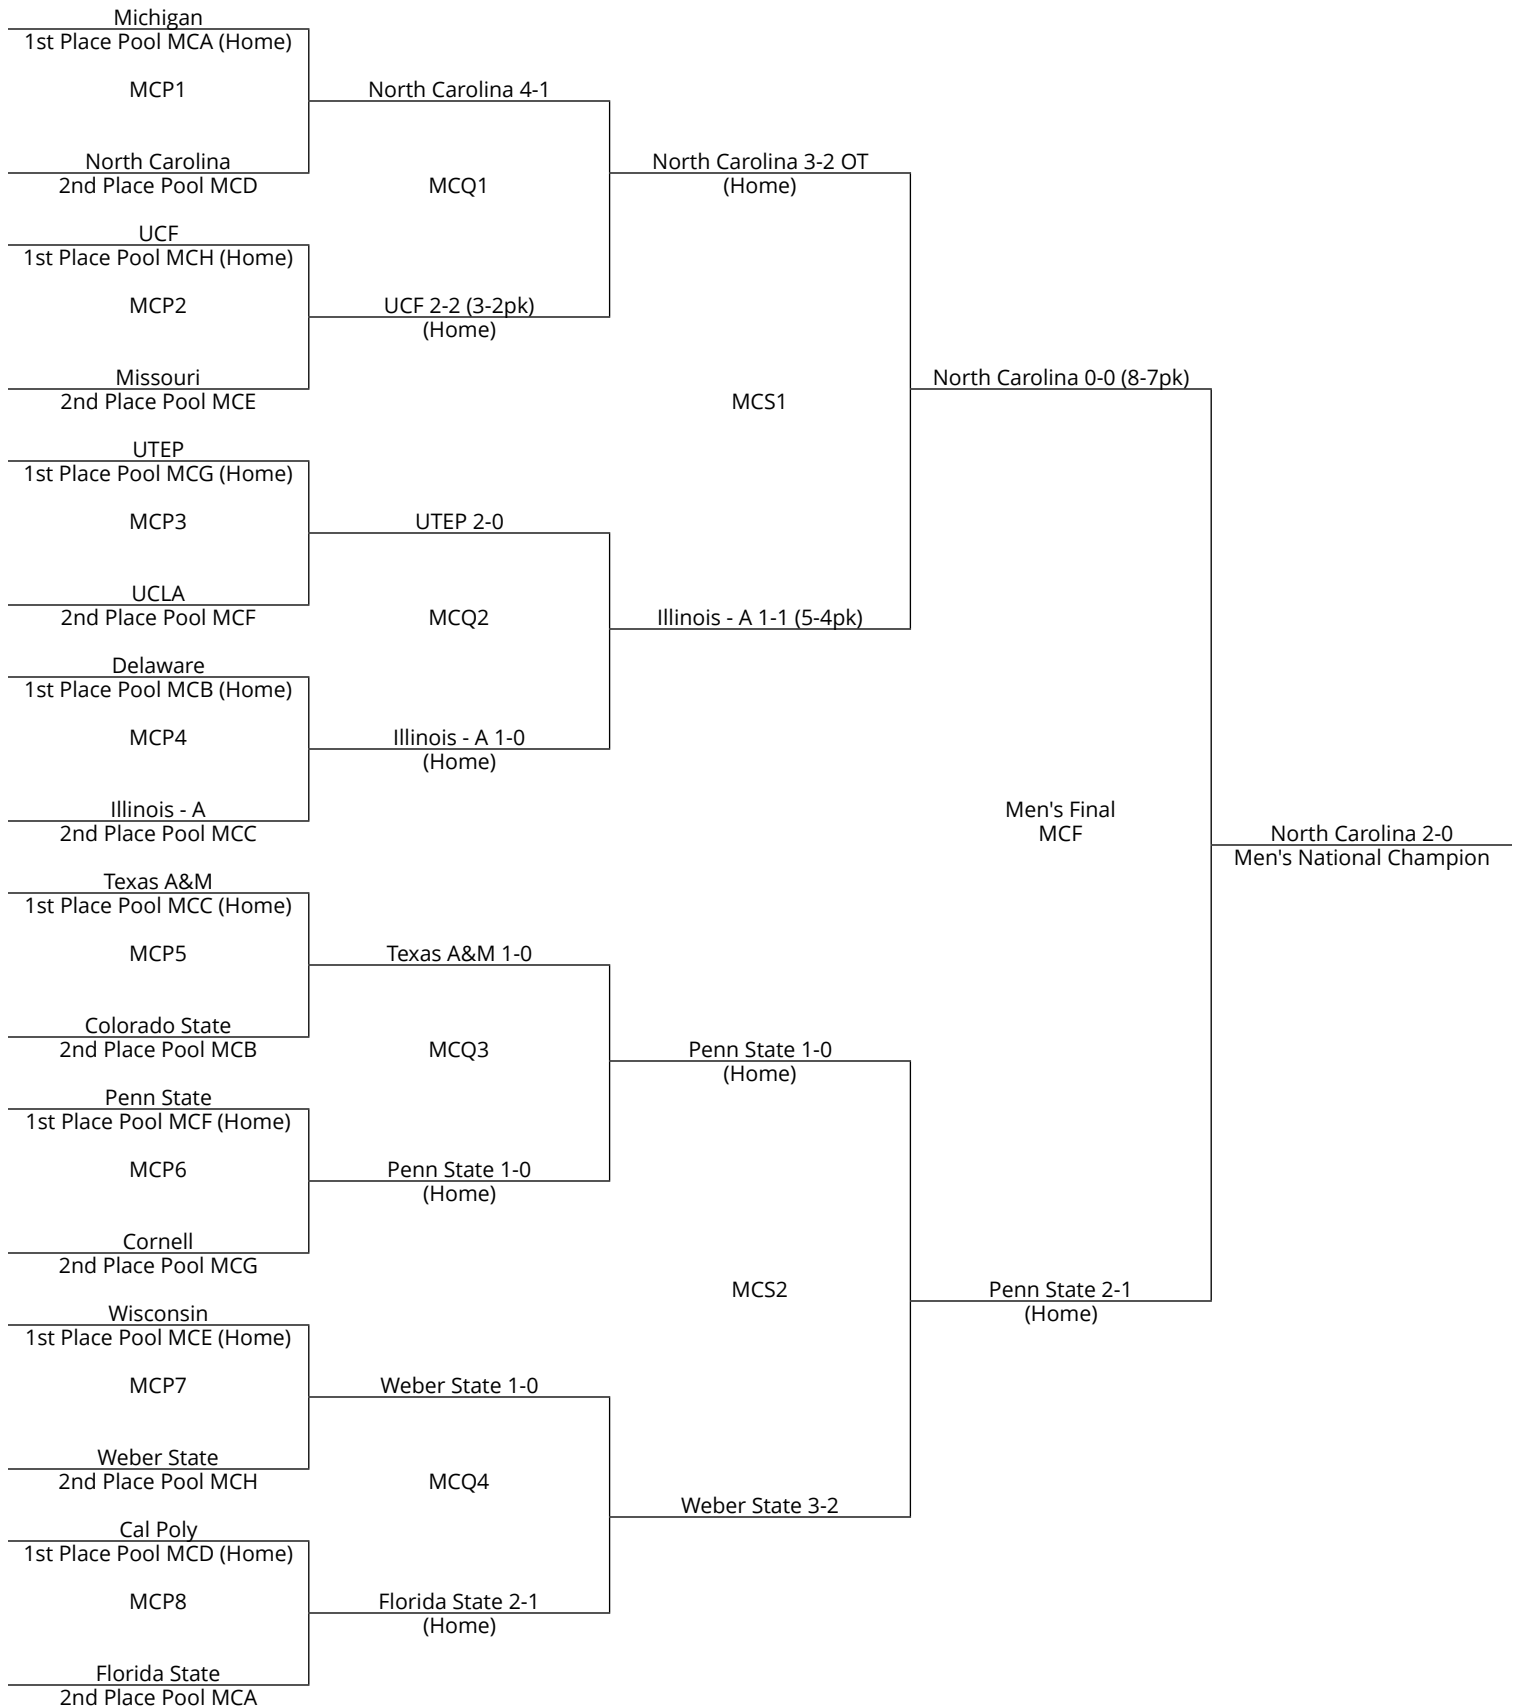

Women's Open

WOA	POINTS			PT. TOTAL	POOL PLACE
	R1	R2	R3		
1 James Madison	1	3	3	7	2nd
2 Arizona St.	3	0	0	3	3rd
3 Iowa	0	0	0	0	4th
4 UConn	1	3	3	7	1st
Score					
WOA1 James Madison vs UConn Thu • 11:30am • Field #5	1	1			
WOA2 Arizona St. vs Iowa Thu • 11:30am • Field #6	2	0			
WOA3 Iowa vs James Madison Thu • 6:30pm • Field #7	0	2			
WOA4 UConn vs Arizona St. Thu • 6:30pm • Field #8	3	0			
WOA5 James Madison vs Arizona St. Fri • 12:00pm • Field #9	3	1			
WOA6 Iowa vs UConn Fri • 12:00pm • Field #10	2	4			

WOC	POINTS			PT. TOTAL	POOL PLACE
	R1	R2	R3		
1 Colorado - Black	3	3	3	9	1st
2 San Diego St.	3	3	0	6	2nd
3 Texas Tech	0	0	3	3	3rd
4 TBD	0	0	0	0	4th
Score					
WOC1 Colorado - Black vs TBD Thu • 11:30am • Field #9	1	0			
WOC2 San Diego St. vs Texas Tech Thu • 11:30am • Field #10	4	0			
WOC3 Texas Tech vs Colorado - Black Thu • 6:30pm • Field #5	0	1			
WOC4 TBD vs San Diego St. Thu • 6:30pm • Field #6	0	1			
WOC5 Colorado - Black vs San Diego St. Fri • 12:00pm • Field #7	2	1			
WOC6 Texas Tech vs TBD Fri • 12:00pm • Field #8	1	0			

WOE	POINTS			PT. TOTAL	POOL PLACE
	R1	R2	R3		
1 UCLA	3	3	1	7	1st
2 UCF	0	3	1	4	3rd
3 Penn	3	0	3	6	2nd
4 UW-Milwaukee	0	0	0	0	4th
Score					
WOE1 UCLA vs UW-Milwaukee Thu • 1:15pm • Field #7	3	0			
WOE2 UCF vs Penn Thu • 1:15pm • Field #8	0	2			
WOE3 Penn vs UCLA Thu • 8:15pm • Field #9	0	4			
WOE4 UW-Milwaukee vs UCF Thu • 8:15pm • Field #10	0	2			
WOE5 UCLA vs UCF Fri • 2:00pm • Field #5	0	0			
WOE6 Penn vs UW-Milwaukee Fri • 2:00pm • Field #6	2	0			

WOB	POINTS			PT. TOTAL	POOL PLACE
	R1	R2	R3		
1 USC	3	1	3	7	1st
2 Miami (FL)	0	3	0	3	3rd
3 Vermont	3	1	3	7	2nd
4 St. Edward's	0	0	0	0	4th
Score					
WOB1 USC vs St. Edward's Thu • 11:30am • Field #7	5	1			
WOB2 Miami (FL) vs Vermont Thu • 11:30am • Field #8	1	2			
WOB3 Vermont vs USC Thu • 6:30pm • Field #9	1	1			
WOB4 St. Edward's vs Miami (FL) Thu • 6:30pm • Field #10	0	4			
WOB5 USC vs Miami (FL) Fri • 12:00pm • Field #5	2	0			
WOB6 Vermont vs St. Edward's Fri • 12:00pm • Field #6	2	0			

WOD	POINTS			PT. TOTAL	POOL PLACE
	R1	R2	R3		
1 Oregon	3	3	0	6	2nd
2 Boston College	3	1	3	7	1st
3 Vanderbilt	0	0	1	1	4th
4 Rice	0	1	1	2	3rd
Score					
WOD1 Oregon vs Rice Thu • 1:15pm • Field #5	2	0			
WOD2 Boston College vs Vanderbilt Thu • 1:15pm • Field #6	3	0			
WOD3 Vanderbilt vs Oregon Thu • 8:15pm • Field #7	0	6			
WOD4 Rice vs Boston College Thu • 8:15pm • Field #8	1	1			
WOD5 Oregon vs Boston College Fri • 2:00pm • Field #9	0	1			
WOD6 Vanderbilt vs Rice Fri • 2:00pm • Field #10	0	0			

WOF	POINTS			PT. TOTAL	POOL PLACE
	R1	R2	R3		
1 Northeastern	3	1	1	5	2nd
2 California	3	3	1	7	1st
3 TCU	0	1	3	4	3rd
4 Denver	0	0	0	0	4th
Score					
WOF1 Northeastern vs Denver Thu • 1:15pm • Field #9	4	0			
WOF2 California vs TCU Thu • 1:15pm • Field #10	1	0			
WOF3 TCU vs Northeastern Thu • 8:15pm • Field #5	0	0			
WOF4 Denver vs California Thu • 8:15pm • Field #6	0	3			
WOF5 Northeastern vs California Fri • 2:00pm • Field #7	1	1			
WOF6 TCU vs Denver Fri • 2:00pm • Field #8	1	0