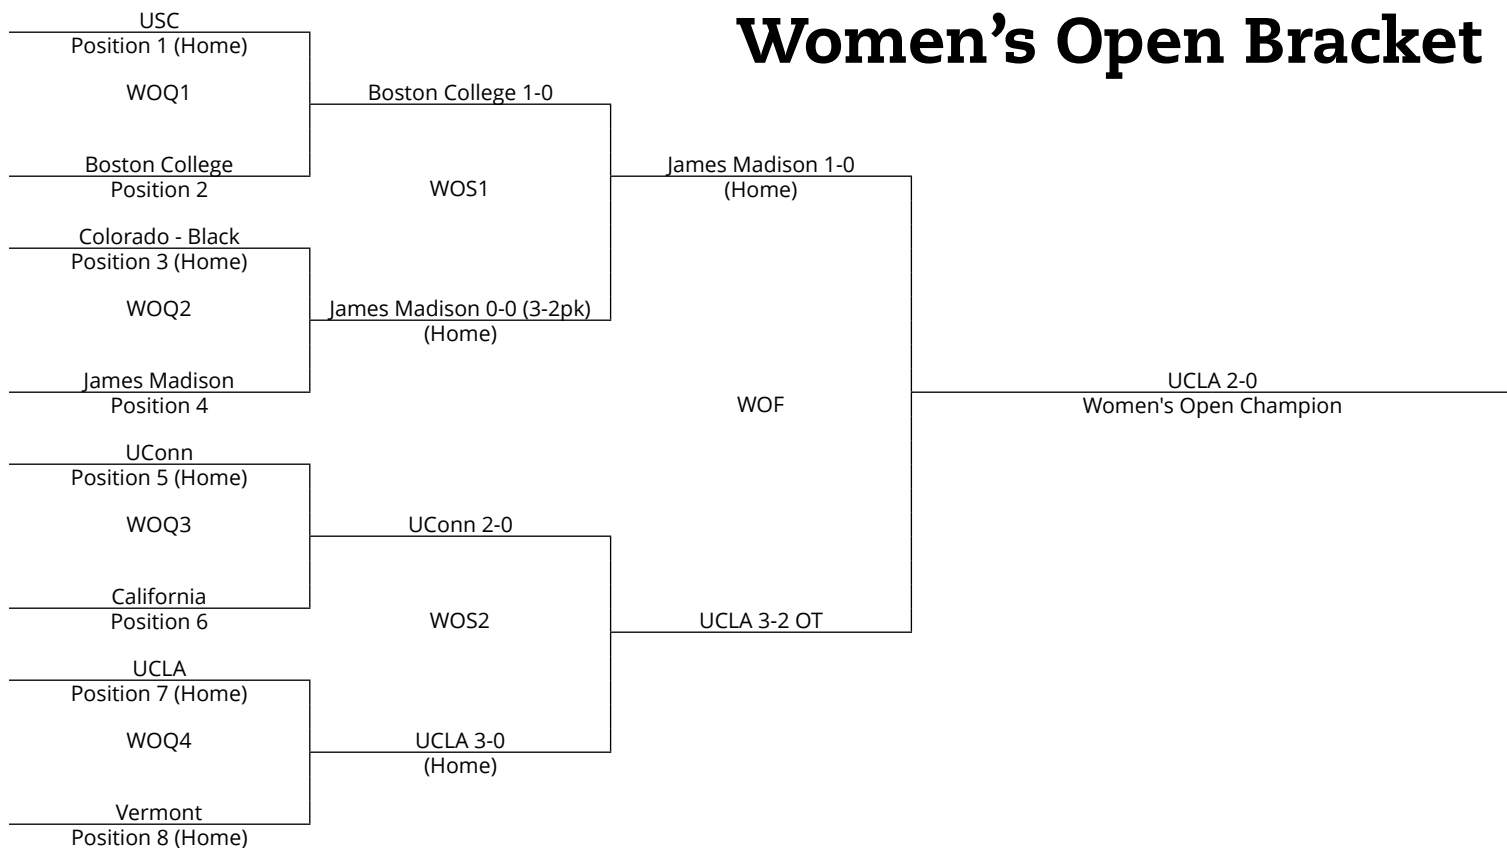

WOF	POINTS			PT. TOTAL	POOL PLACE
	R1	R2	R3		
1 Northeastern	3	1	1	5	2nd
2 California	3	3	1	7	1st
3 TCU	0	1	3	4	3rd
4 Denver	0	0	0	0	4th
Score					
WOF1 Northeastern vs Denver Thu • 1:15pm • Field #9	4	0			
WOF2 California vs TCU Thu • 1:15pm • Field #10	1	0			
WOF3 TCU vs Northeastern Thu • 8:15pm • Field #5	0	0			
WOF4 Denver vs California Thu • 8:15pm • Field #6	0	3			
WOF5 Northeastern vs California Fri • 2:00pm • Field #7	1	1			
WOF6 TCU vs Denver Fri • 2:00pm • Field #8	1	0			

Men's Championship Bracket

Women's Championship Bracket

Men's Championship Consolation Bracket

Women's Championship Consolation Bracket

Men's Open Bracket

Women's Open Bracket

Men's Championship

University of North Carolina
Men's National Champion