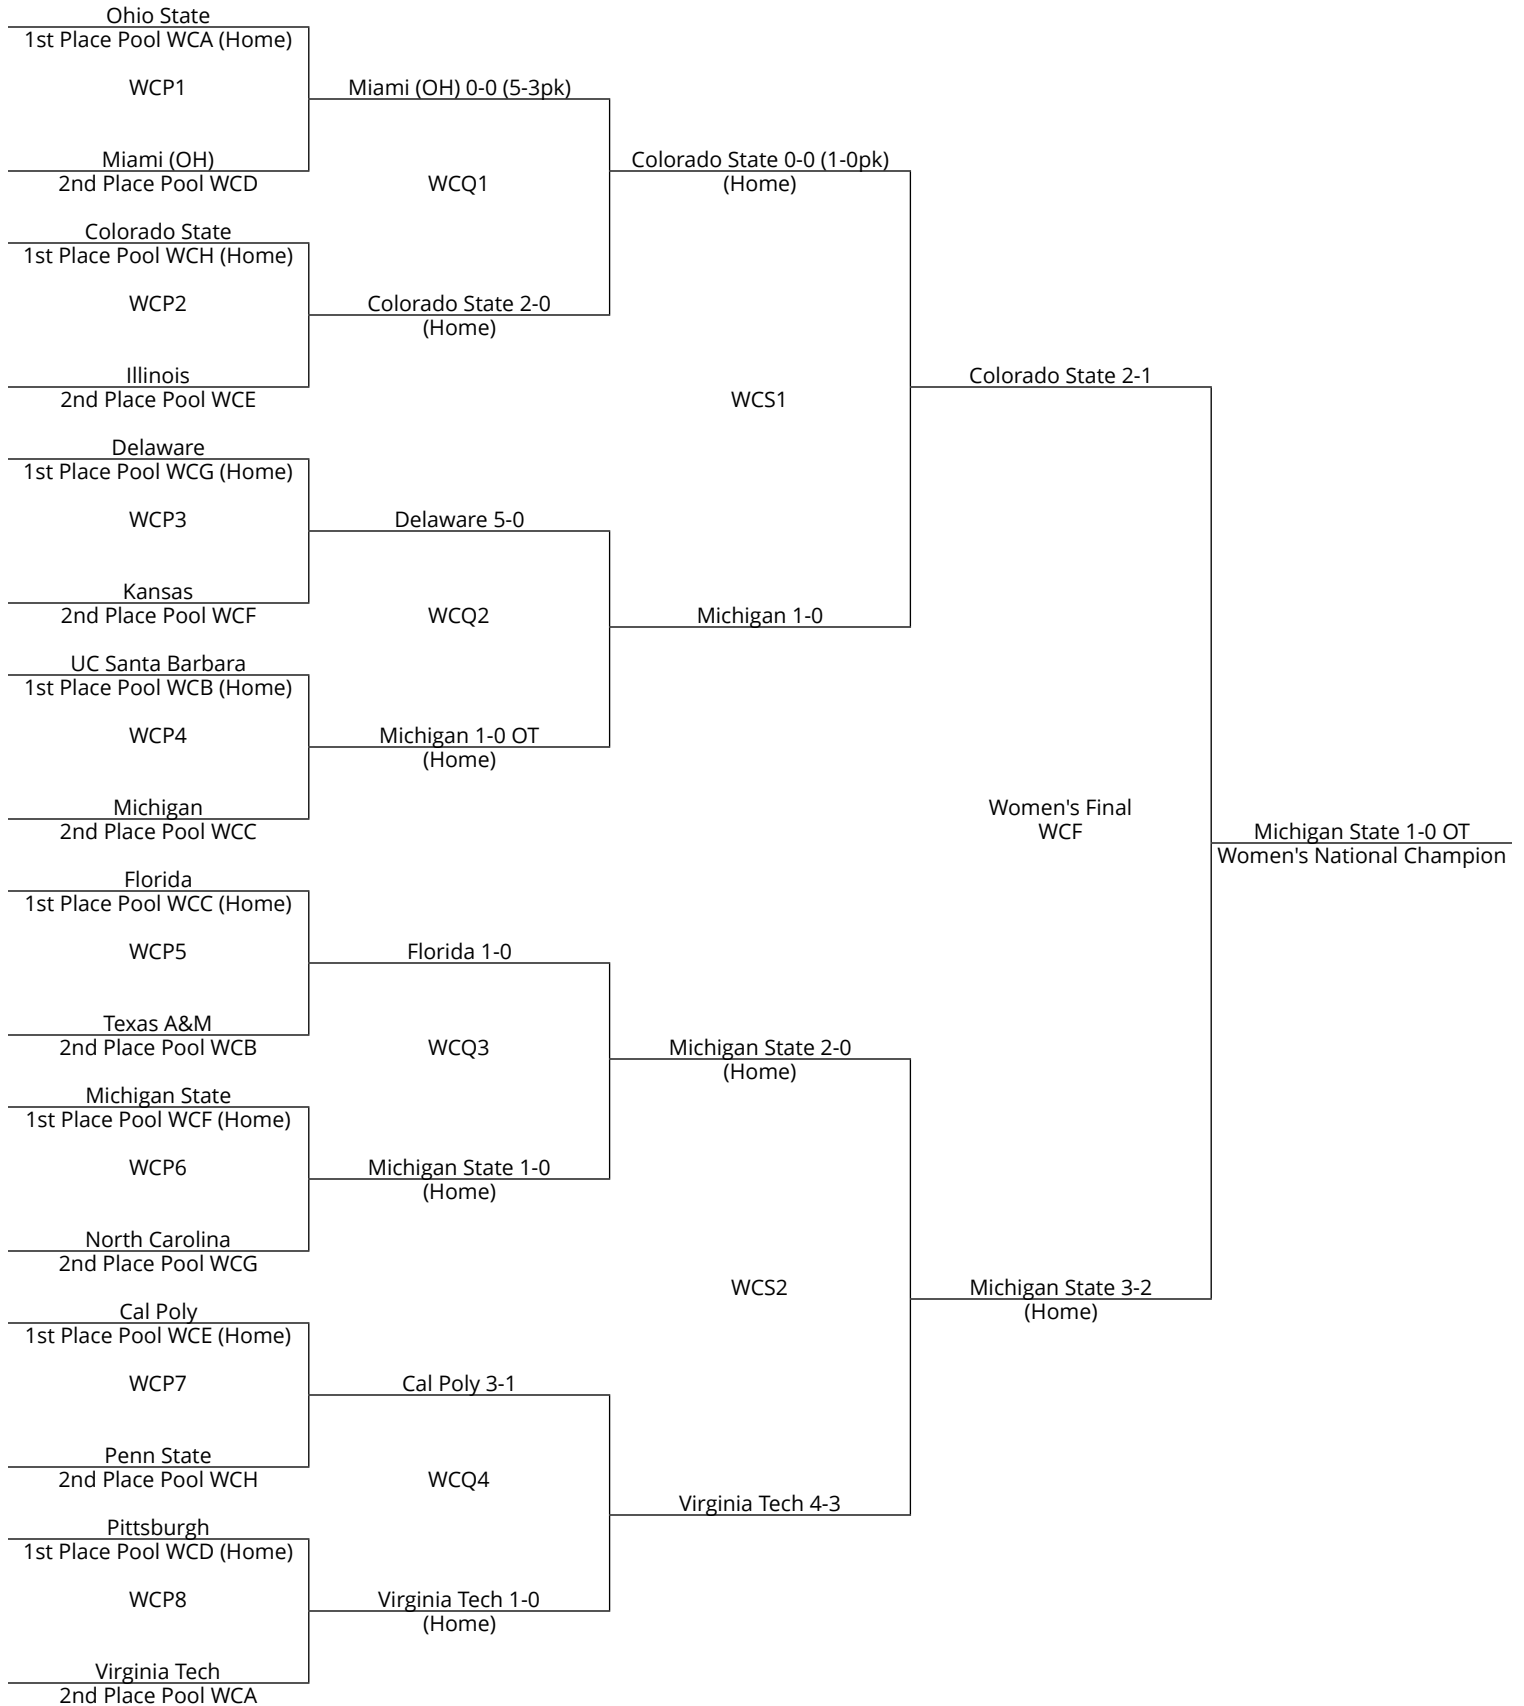

Women's Championship Bracket