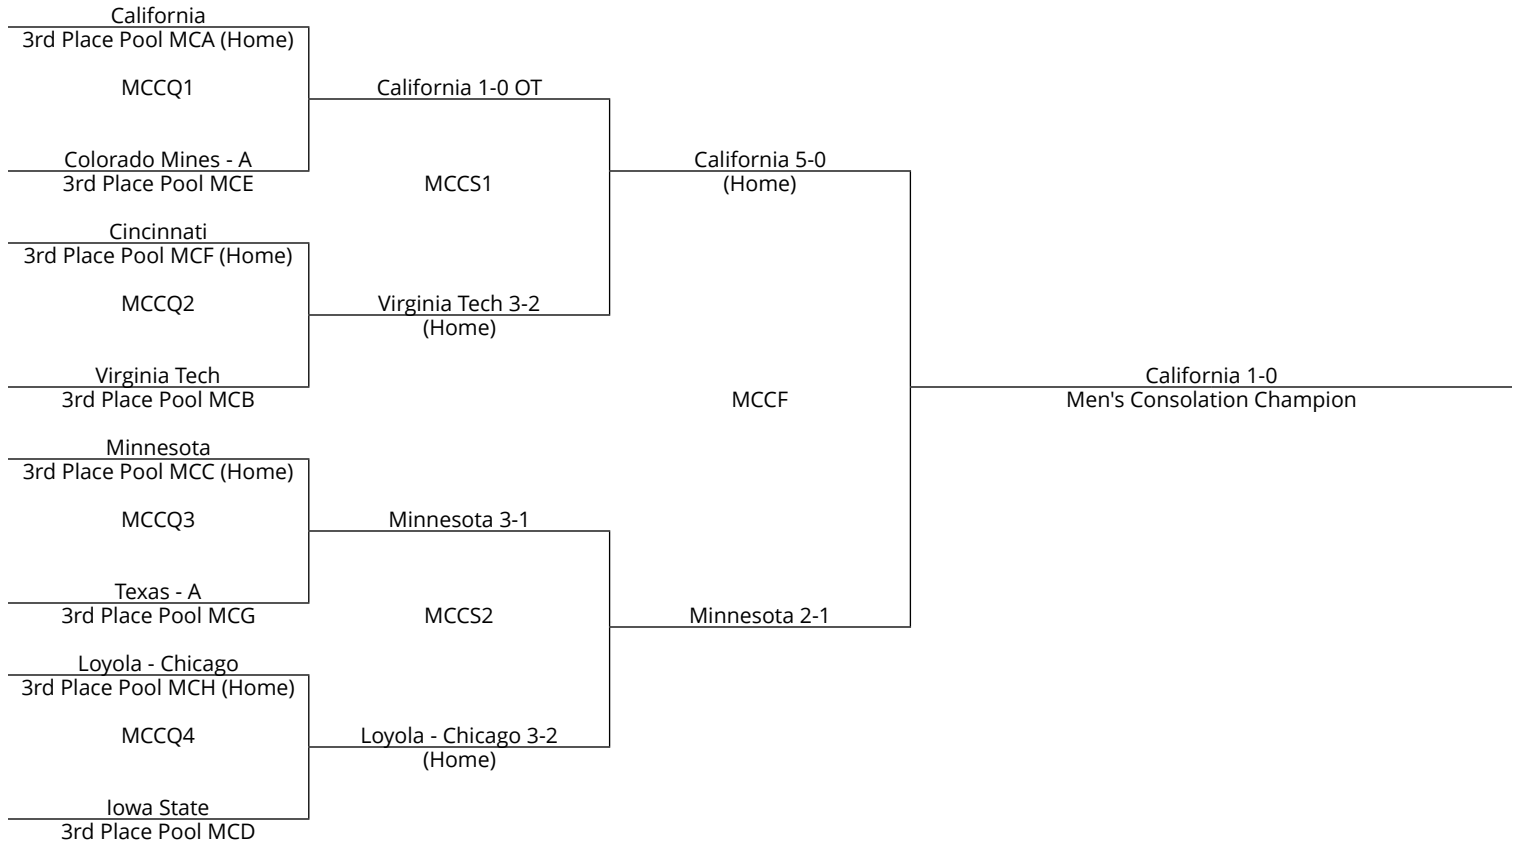

WOF	POINTS			PT. TOTAL	POOL PLACE
	R1	R2	R3		
1 Northeastern	3	1	1	5	2nd
2 California	3	3	1	7	1st
3 TCU	0	1	3	4	3rd
4 Denver	0	0	0	0	4th
Score					
WOF1 Northeastern vs Denver Thu • 1:15pm • Field #9	4	0			
WOF2 California vs TCU Thu • 1:15pm • Field #10	1	0			
WOF3 TCU vs Northeastern Thu • 8:15pm • Field #5	0	0			
WOF4 Denver vs California Thu • 8:15pm • Field #6	0	3			
WOF5 Northeastern vs California Fri • 2:00pm • Field #7	1	1			
WOF6 TCU vs Denver Fri • 2:00pm • Field #8	1	0			

Men's Championship Bracket

Women's Championship Bracket

Men's Championship Consolation Bracket

Women's Championship Consolation Bracket

Men's Open Bracket

Women's Open Bracket

Men's Championship

University of North Carolina
Men's National Champion