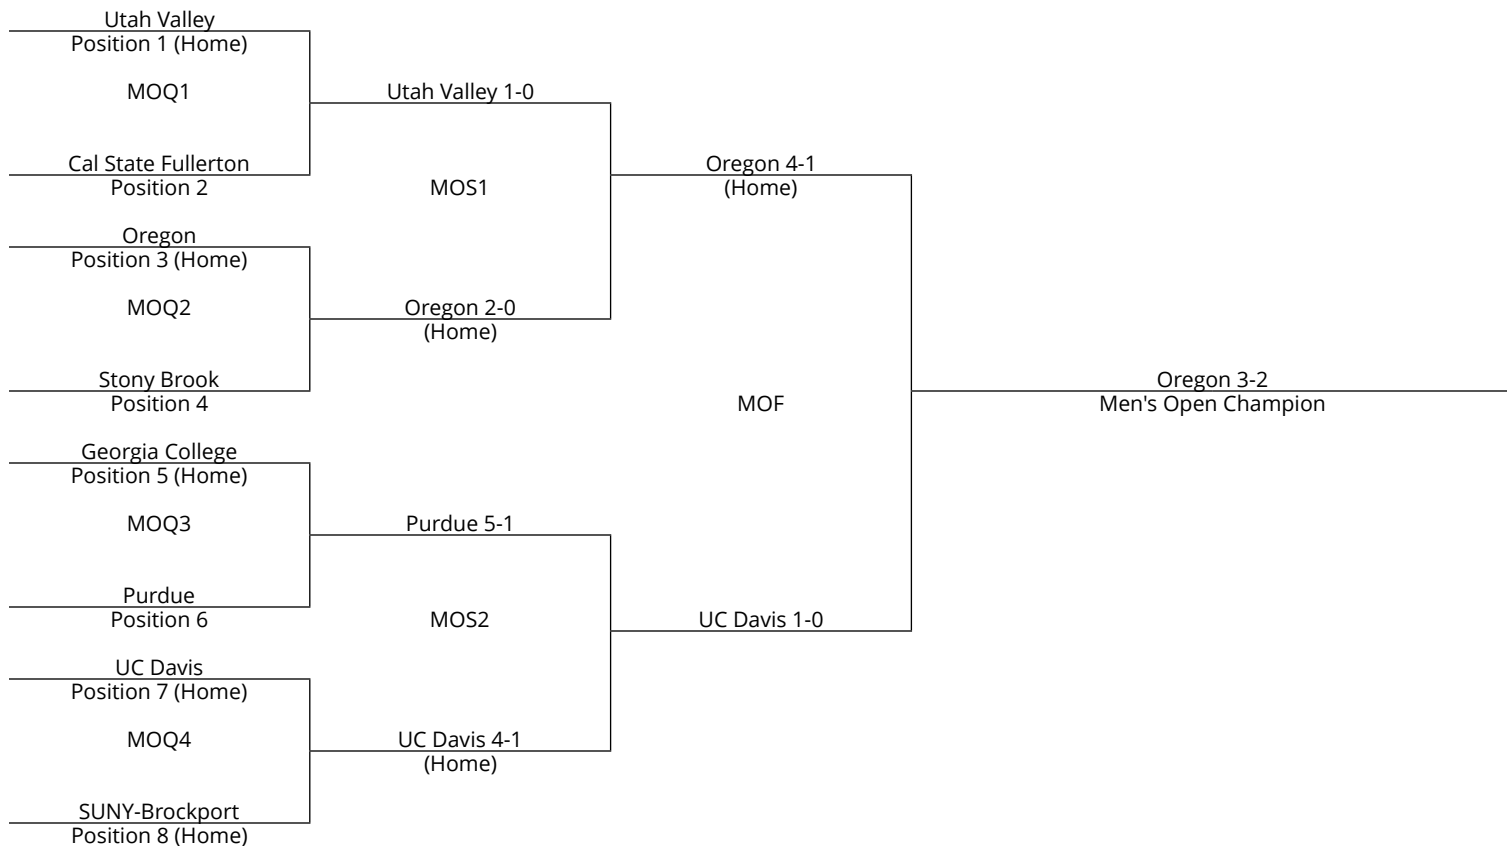

Men's Open Bracket

Women's Open Bracket