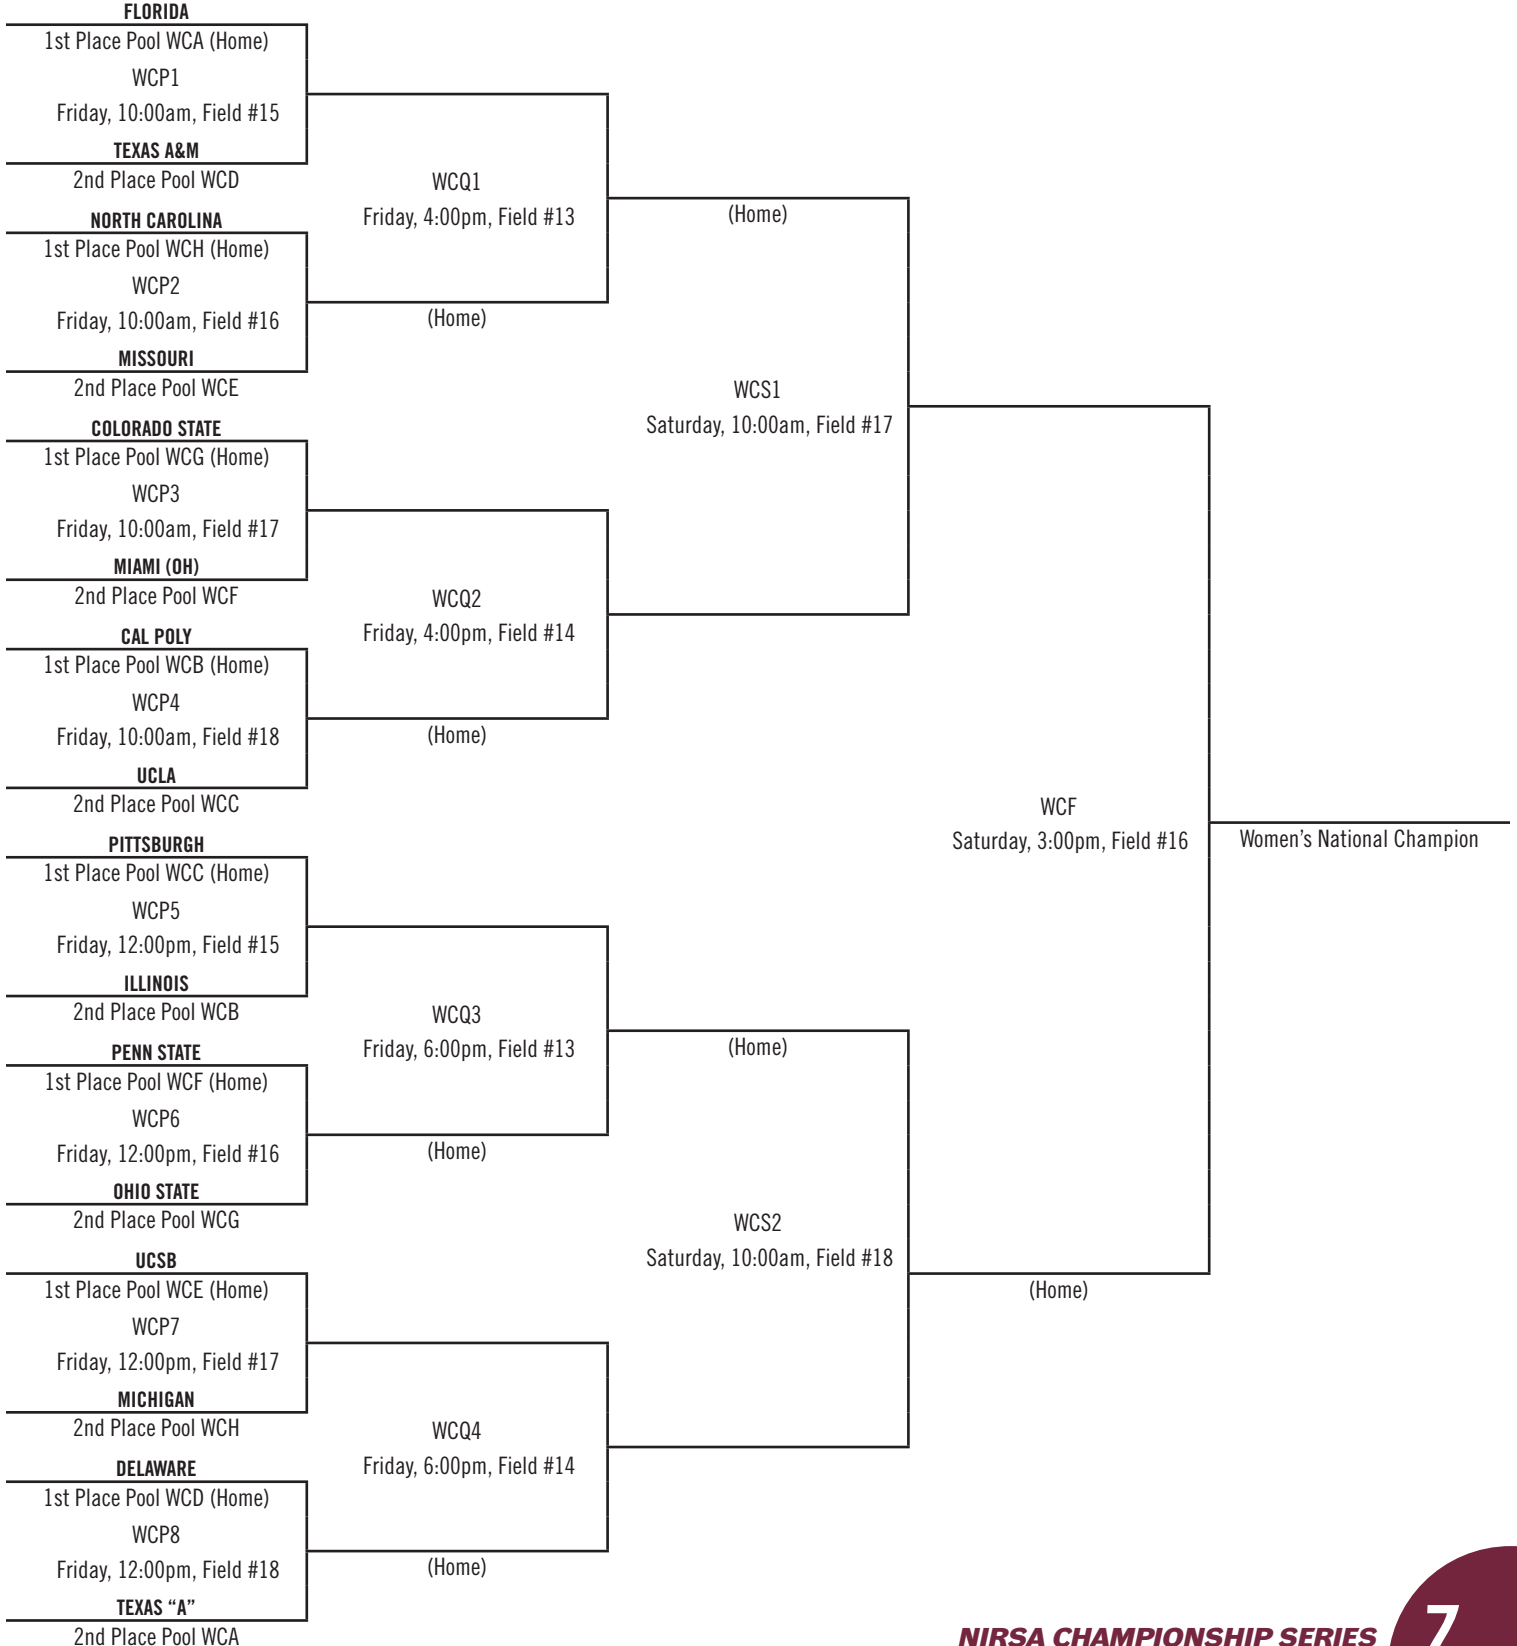

Women's Championship Bracket – Top 16

HOME TEAM WEARS LIGHT JERSEYS