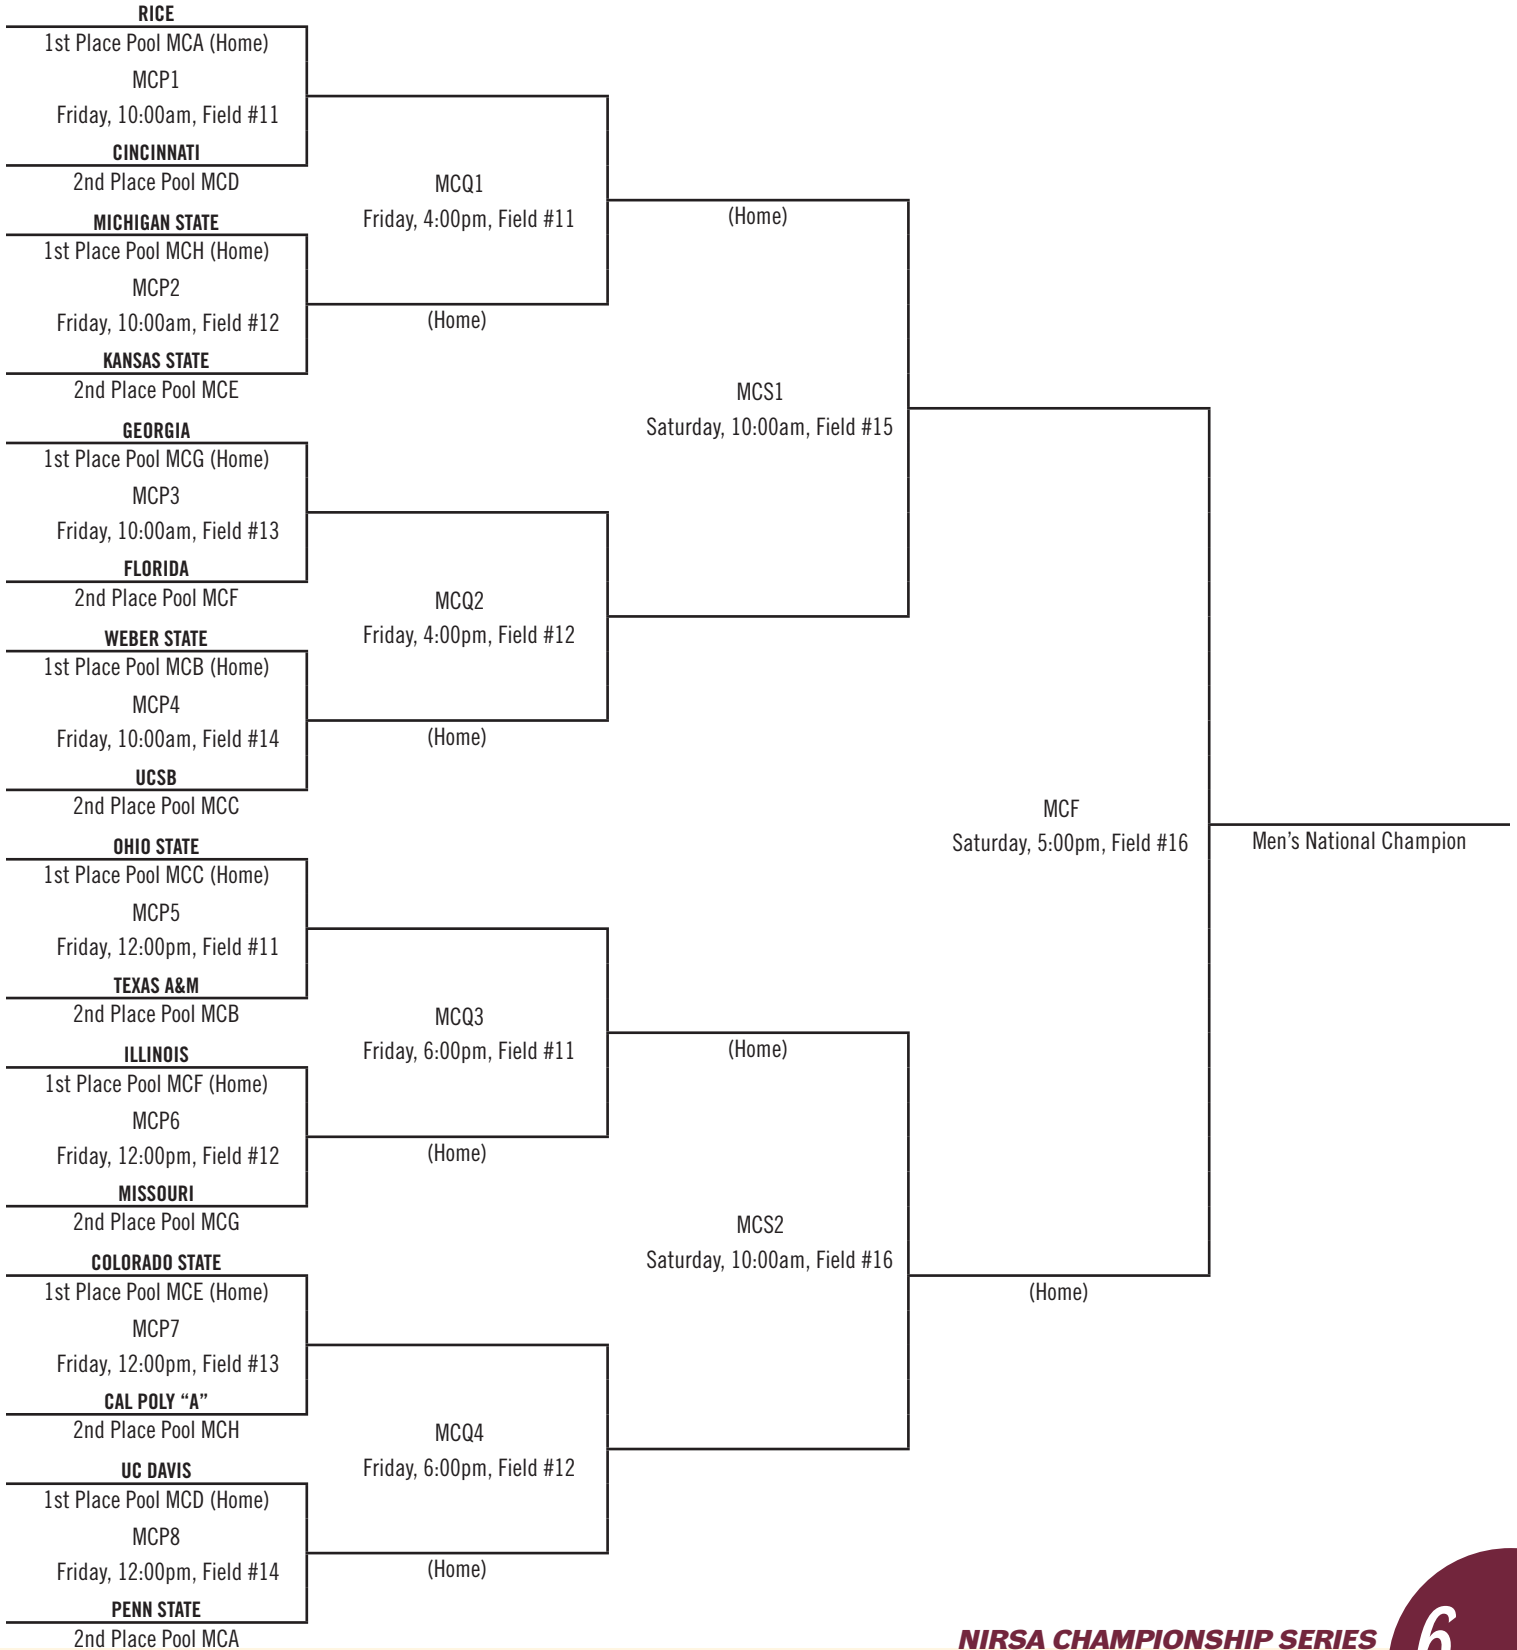

Women's Open

FIRST TEAM LISTED FOR GAMES IS HOME TEAM AND WEARS LIGHT JERSEYS

Pool WOA	Points			Point Total	Pool Place
	R1	R2	R3		
1. James Madison	3	0			
2. Boston College	3	3			
3. Northern Arizona	0	3			
4. Iowa State	0	0			

	SCORE	
1. James Madison vs Iowa State • THURS., 11:30AM, FIELD #2	2	0
2. Boston College vs Northern Arizona • THURS., 11:30AM, FIELD #3	4	1
3. Northern Arizona vs James Madison • THURS., 6:30PM, FIELD #2	1	0
4. Iowa State vs Boston College • THURS., 6:30PM, FIELD #3	0	5
5. James Madison vs Boston College • FRI., 12:00PM, FIELD #2		
6. Northern Arizona vs Iowa State • FRI., 12:00PM, FIELD #3		

Pool WOC	Points			Point Total	Pool Place
	R1	R2	R3		
1. Kansas	3	1			
2. UC Davis	3	3			
3. Villanova	0	1			
4. Texas "B"	0	0			

	SCORE	
1. Kansas vs Texas "B" • THURS., 11:30AM, FIELD #8	4	0
2. UC Davis vs Villanova • THURS., 11:30AM, FIELD #9	1	0
3. Villanova vs Kansas • THURS., 6:30PM, FIELD #8	2	2
4. Texas "B" vs UC Davis • THURS., 6:30PM, FIELD #9	0	2
5. Kansas vs UC Davis • FRI., 12:00PM, FIELD #8		
6. Villanova vs Texas "B" • FRI., 12:00PM, FIELD #9		

Pool WOE	Points			Point Total	Pool Place
	R1	R2	R3		
1. Cornell	3	1			
2. Vanderbilt	1	1			
3. Colorado "Black"	1	1			
4. Mary Washington	0	1			

	SCORE	
1. Cornell vs Mary Washington • THURS., 1:15PM, FIELD #5	1	0
2. Vanderbilt vs Colorado "Black" • THURS., 1:15PM, FIELD #6	1	1
3. Colorado "Black" vs Cornell • THURS., 8:15PM, FIELD #5	1	1
4. Mary Washington vs Vanderbilt • THURS., 8:15PM, FIELD #6	0	0
5. Cornell vs Vanderbilt • FRI., 2:00PM, FIELD #5		
6. Colorado "Black" vs Mary Washington • FRI., 2:00PM, FIELD #6		

Pool WOB	Points			Point Total	Pool Place
	R1	R2	R3		
1. Virginia	3	3			
2. Texas Tech	3	0			
3. Denver	0	0			
4. Arizona State	0	3			

	SCORE	
1. Virginia vs Arizona State • THURS., 11:30AM, FIELD #5	2	0
2. Texas Tech vs Denver • THURS., 11:30AM, FIELD #6	2	0
3. Denver vs Virginia • THURS., 6:30PM, FIELD #5	2	4
4. Arizona State vs Texas Tech • THURS., 6:30PM, FIELD #6	4	0
5. Virginia vs Texas Tech • FRI., 12:00PM, FIELD #5		
6. Denver vs Arizona State • FRI., 12:00PM, FIELD #6		

Pool WOD	Points			Point Total	Pool Place
	R1	R2	R3		
1. Cal Berkeley	3	3			
2. Miami (FL)	0	3			
3. UPENN	3	0			
4. UW Milwaukee	0	0			

	SCORE	
1. Cal Berkeley vs UW Milwaukee • THURS., 1:15PM, FIELD #2	2	0
2. Miami (FL) vs UPENN • THURS., 1:15PM, FIELD #3	0	1
3. UPENN vs Cal Berkeley • THURS., 8:15PM, FIELD #2	0	1
4. UW Milwaukee vs Miami (FL) • THURS., 8:15PM, FIELD #3	1	4
5. Cal Berkeley vs Miami (FL) • FRI., 2:00PM, FIELD #2		
6. UPENN vs UW Milwaukee • FRI., 2:00PM, FIELD #3		

Pool WOF	Points			Point Total	Pool Place
	R1	R2	R3		
1. Northeastern	0	3			
2. San Diego State	3	1			
3. Washington STL	0	0			
4. Colorado Mines	3	1			

	SCORE	
1. Northeastern vs Colorado Mines • THURS., 1:15PM, FIELD #8	0	1
2. San Diego State vs Washington STL • THURS., 1:15PM, FIELD #9	1	0
3. Washington STL vs Northeastern • THURS., 8:15PM, FIELD #8	0	3
4. Colorado Mines vs San Diego State • THURS., 8:15PM, FIELD #9	0	0
5. Northeastern vs San Diego State • FRI., 2:00PM, FIELD #8		
6. Washington STL vs Colorado Mines • FRI., 2:00PM, FIELD #9		

Men's Championship Bracket – Top 16

HOME TEAM WEARS LIGHT JERSEYS