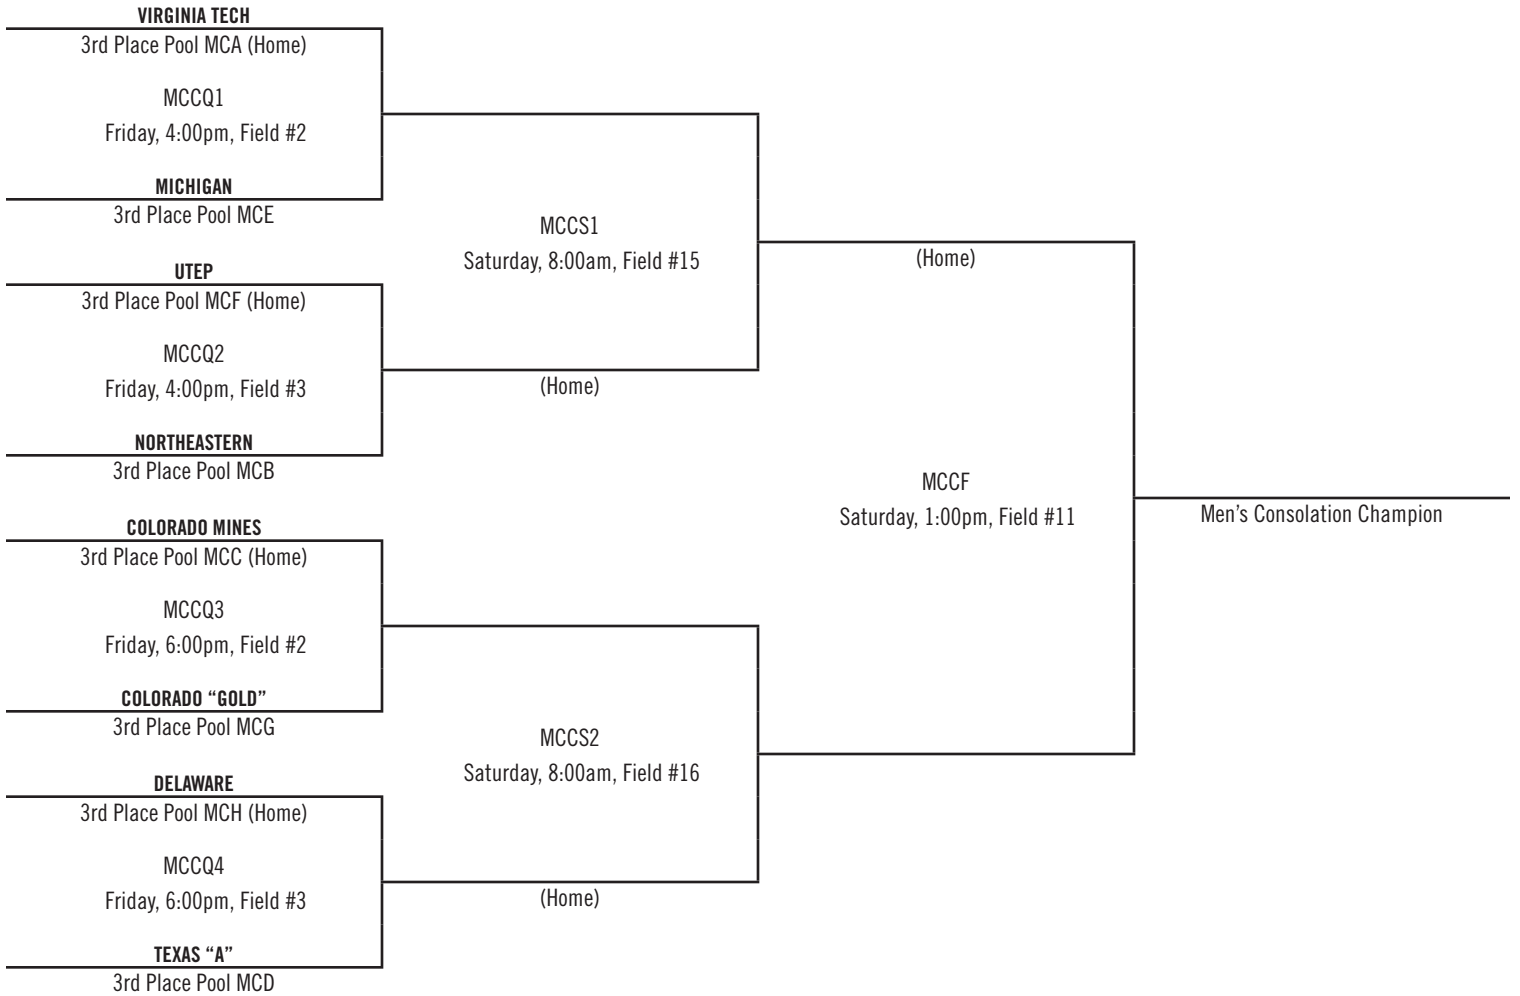

Men's Championship Bracket – Consolation

HOME TEAM WEARS LIGHT JERSEYS