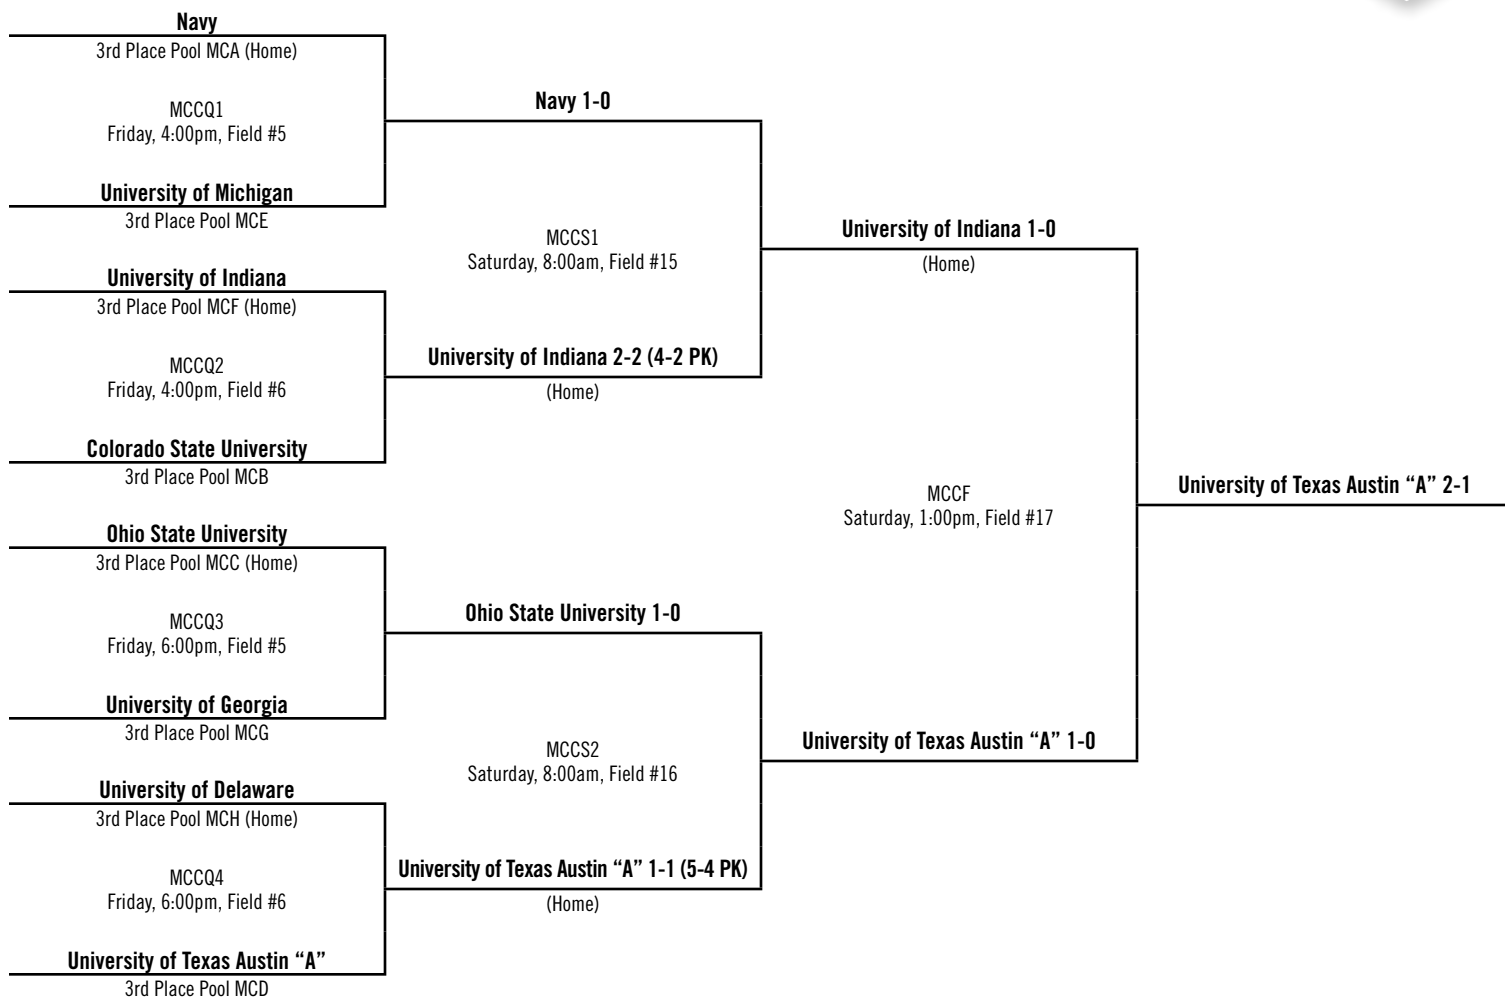

Pool WOD	POINTS			PT. TOTAL	POOL PLACE
	R1	R2	R3		
1. Missouri	3	3	1	7	2
2. Cal - Berkeley	3	3	1	7	1
3. Villanova	0	0	0	0	4
4. Northern Arizona	0	0	3	3	3

	SCORE	
1. Missouri vs Northern Arizona THURS., 1:15PM, FIELD #8	5	0
2. Cal - Berkeley vs Villanova THURS., 1:15PM, FIELD #9	4	0
3. Villanova vs Missouri THURS., 8:15PM, FIELD #8	0	2
4. Northern Arizona vs Cal - Berkeley THURS., 8:15PM, FIELD #9	0	5
5. Missouri vs Cal - Berkeley FRI., 2:00PM, FIELD #8	1	1
6. Villanova vs Northern Arizona FRI., 2:00PM, FIELD #9	0	3

Championship Flight

Men's Championship Division Top 16

HOME TEAM WEARS LIGHT JERSEYS

Consolation Bracket Men's Championship Division

HOME TEAM WEARS LIGHT JERSEYS

Pool Play Tie Breaking Rules for All Divisions