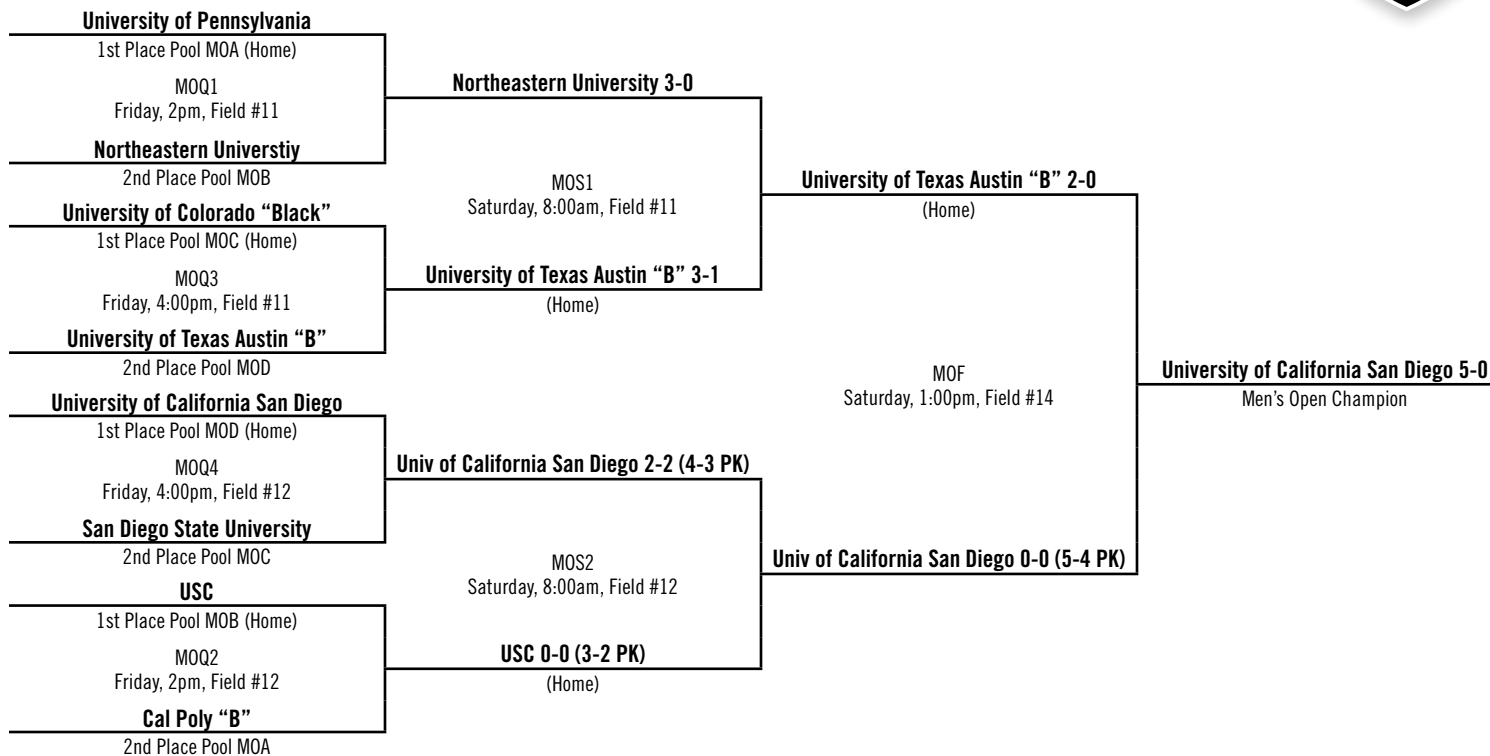

Championship Flight Men's Open Division

HOME TEAM WEARS LIGHT JERSEYS