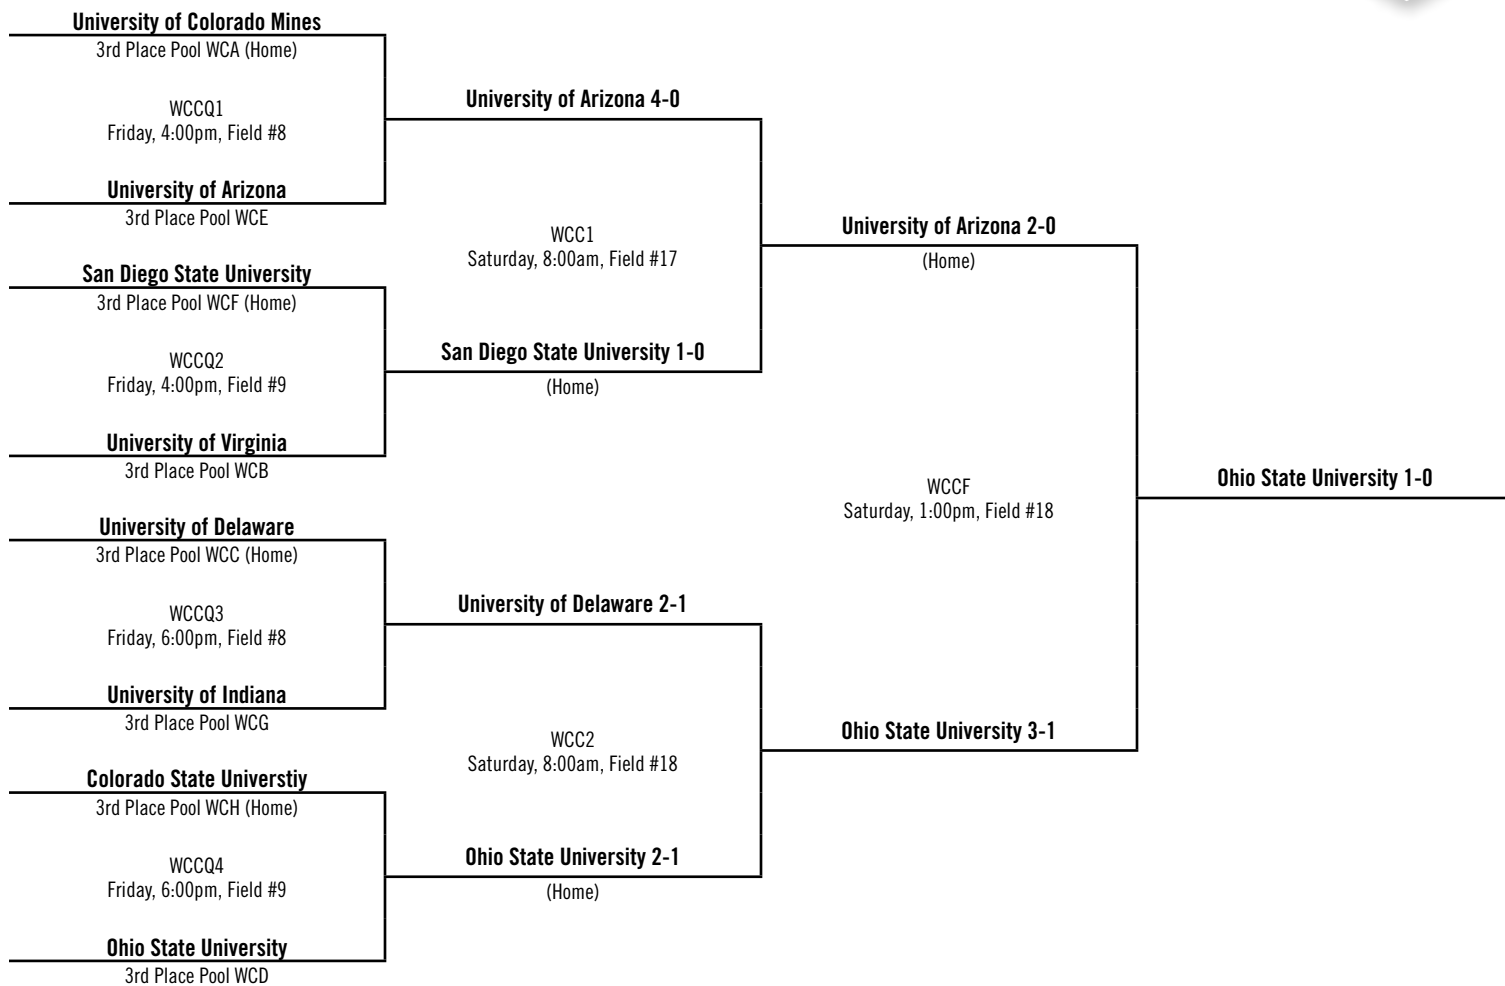

Championship Flight

Women's Championship Division Top 16

HOME TEAM WEARS LIGHT JERSEYS

Consolation Bracket Women's Championship Division

HOME TEAM WEARS LIGHT JERSEYS

Championship Flight Men's Open Division