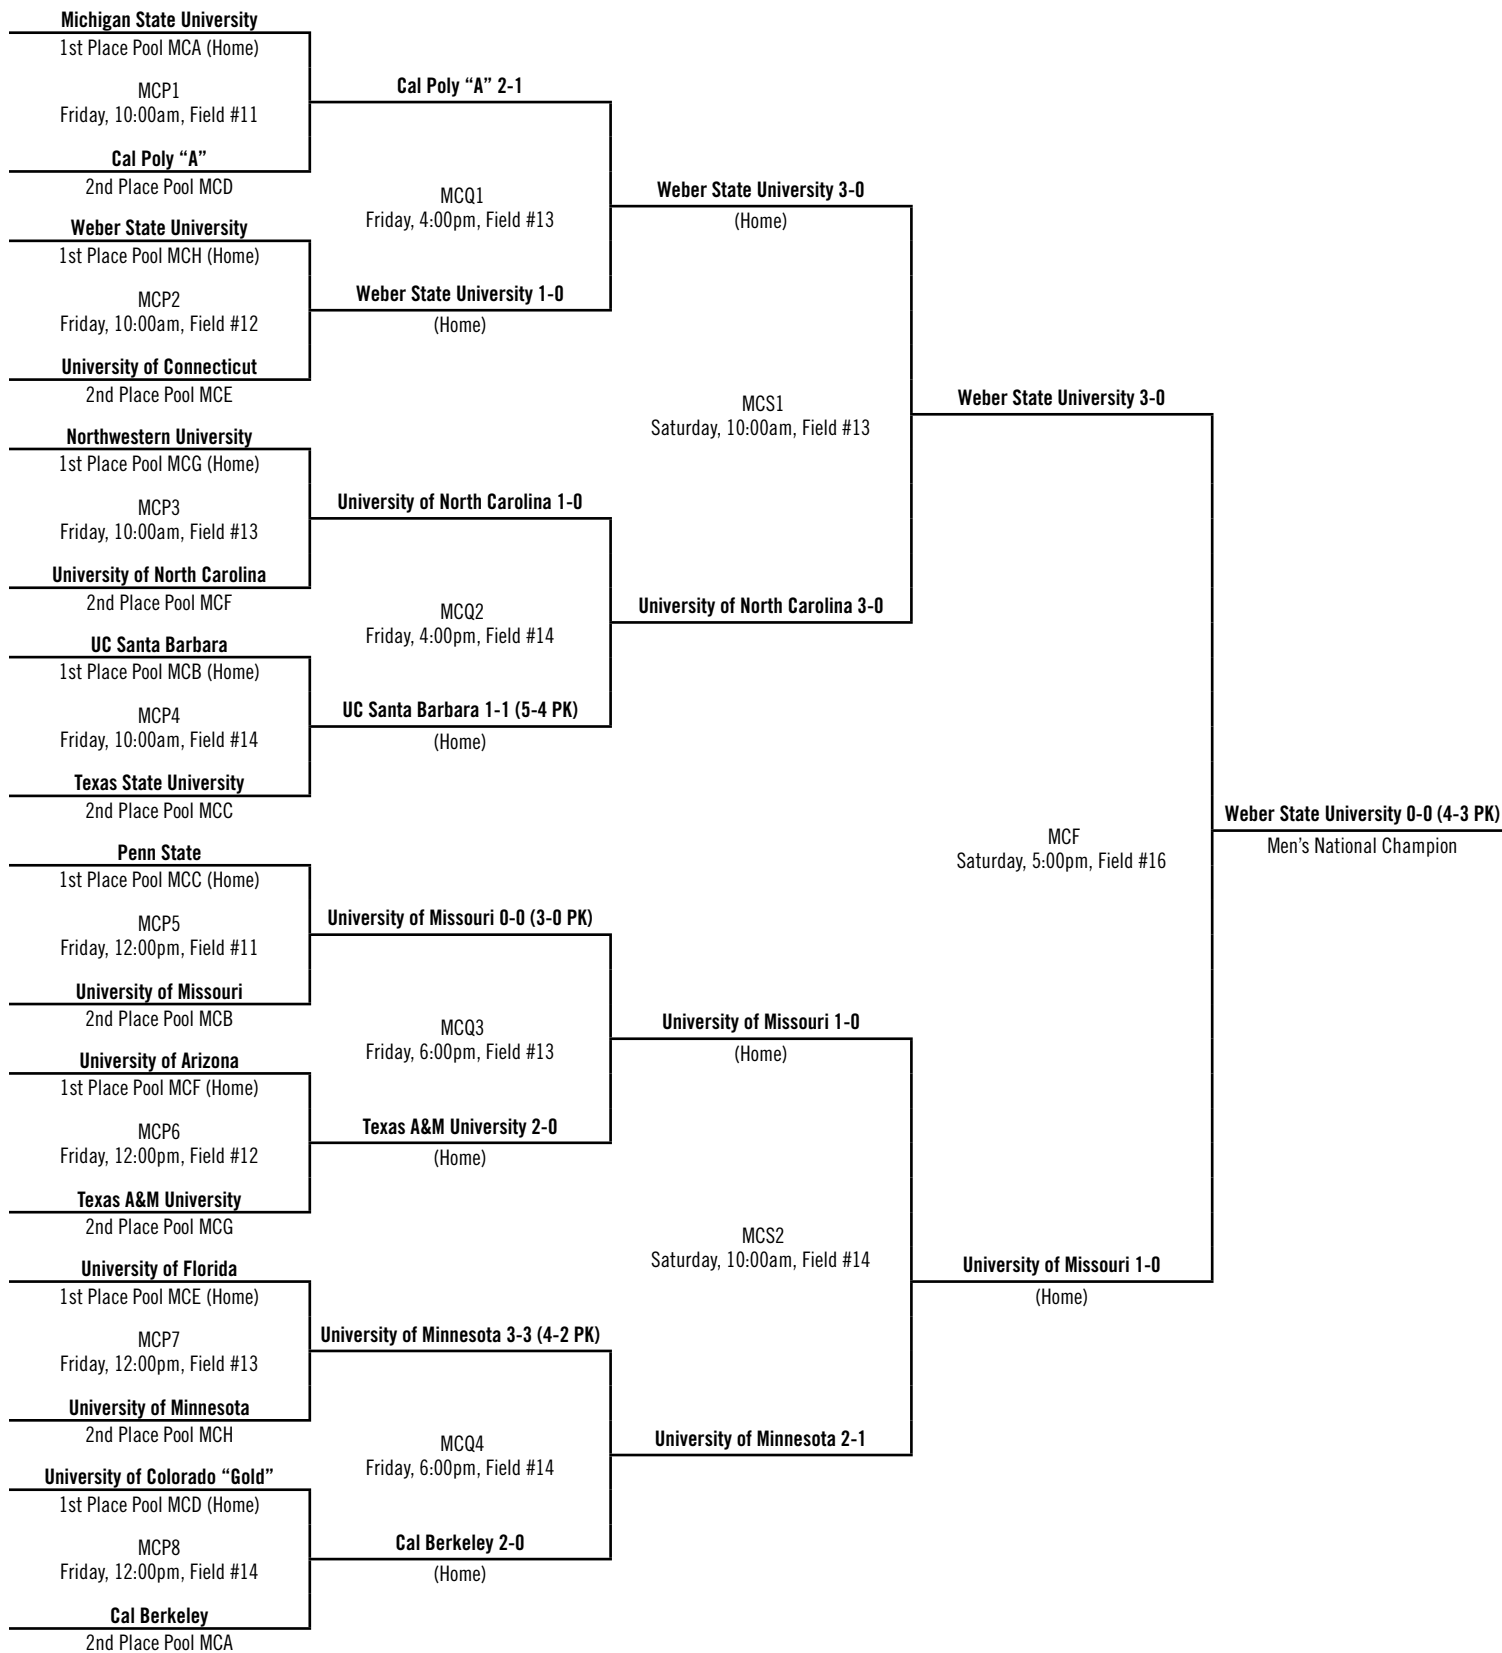

Women's Open Division

FIRST TEAM LISTED FOR GAMES IS HOME TEAM AND WEARS LIGHT JERSEYS

Pool WOA	POINTS			PT. TOTAL	POOL PLACE
	R1	R2	R3		
1. Illinois	3	1	3	7	1
2. USC	3	3	0	6	2
3. Arizona State	0	1	3	4	3
4. Kennesaw State	0	0	0	0	4

	SCORE	
1. Illinois vs Kennesaw State THURS., 11:30AM, FIELD #5	2	0
2. USC vs Arizona State THURS., 11:30AM, FIELD #6	2	1
3. Arizona State vs Illinois THURS., 6:30PM, FIELD #5	2	2
4. Kennesaw State vs USC THURS., 6:30PM, FIELD #6	2	6
5. Illinois vs USC FRI., 12:00PM, FIELD #5	2	1
6. Arizona State vs Kennesaw State FRI., 12:00PM, FIELD #6	2	0

Pool WOC	POINTS			PT. TOTAL	POOL PLACE
	R1	R2	R3		
1. Oregon	3	3	0	6	2
2. James Madison	3	3	3	9	1
3. Vanderbilt	0	0	3	3	3
4. SUNY Cortland	0	0	0	0	4

	SCORE	
1. Oregon vs SUNY Cortland THURS., 1:15PM, FIELD #5	4	0
2. James Madison vs Vanderbilt THURS., 1:15PM, FIELD #6	2	0
3. Vanderbilt vs Oregon THURS., 8:15PM, FIELD #5	0	2
4. SUNY Cortland vs James Madison THURS., 8:15PM, FIELD #6	0	5
5. Oregon vs James Madison FRI., 2:00PM, FIELD #5	0	2
6. Vanderbilt vs SUNY Cortland FRI., 2:00PM, FIELD #6	1	0

Pool WOB	POINTS			PT. TOTAL	POOL PLACE
	R1	R2	R3		
1. Colorado "Black"	1	3	3	7	2
2. Northeastern	3	0	0	3	3
3. MTSU	0	0	0	0	4
4. Salt Lake	1	3	3	7	1

	SCORE	
1. Colorado "Black" vs Salt Lake THURS., 11:30AM, FIELD #8	0	0
2. Northeastern vs MTSU THURS., 11:30AM, FIELD #9	2	0
3. MTSU vs Colorado "Black" THURS., 6:30PM, FIELD #8	0	1
4. Salt Lake vs Northeastern THURS., 6:30PM, FIELD #9	2	1
5. Colorado "Black" vs Northeastern FRI., 12:00PM, FIELD #8	2	0
6. MTSU vs Salt Lake FRI., 12:00PM, FIELD #9	0	2

Pool WOD	POINTS			PT. TOTAL	POOL PLACE
	R1	R2	R3		
1. Missouri	3	3	1	7	2
2. Cal - Berkeley	3	3	1	7	1
3. Villanova	0	0	0	0	4
4. Northern Arizona	0	0	3	3	3

	SCORE	
1. Missouri vs Northern Arizona THURS., 1:15PM, FIELD #8	5	0
2. Cal - Berkeley vs Villanova THURS., 1:15PM, FIELD #9	4	0
3. Villanova vs Missouri THURS., 8:15PM, FIELD #8	0	2
4. Northern Arizona vs Cal - Berkeley THURS., 8:15PM, FIELD #9	0	5
5. Missouri vs Cal - Berkeley FRI., 2:00PM, FIELD #8	1	1
6. Villanova vs Northern Arizona FRI., 2:00PM, FIELD #9	0	3

Championship Flight

Men's Championship Division Top 16

HOME TEAM WEARS LIGHT JERSEYS