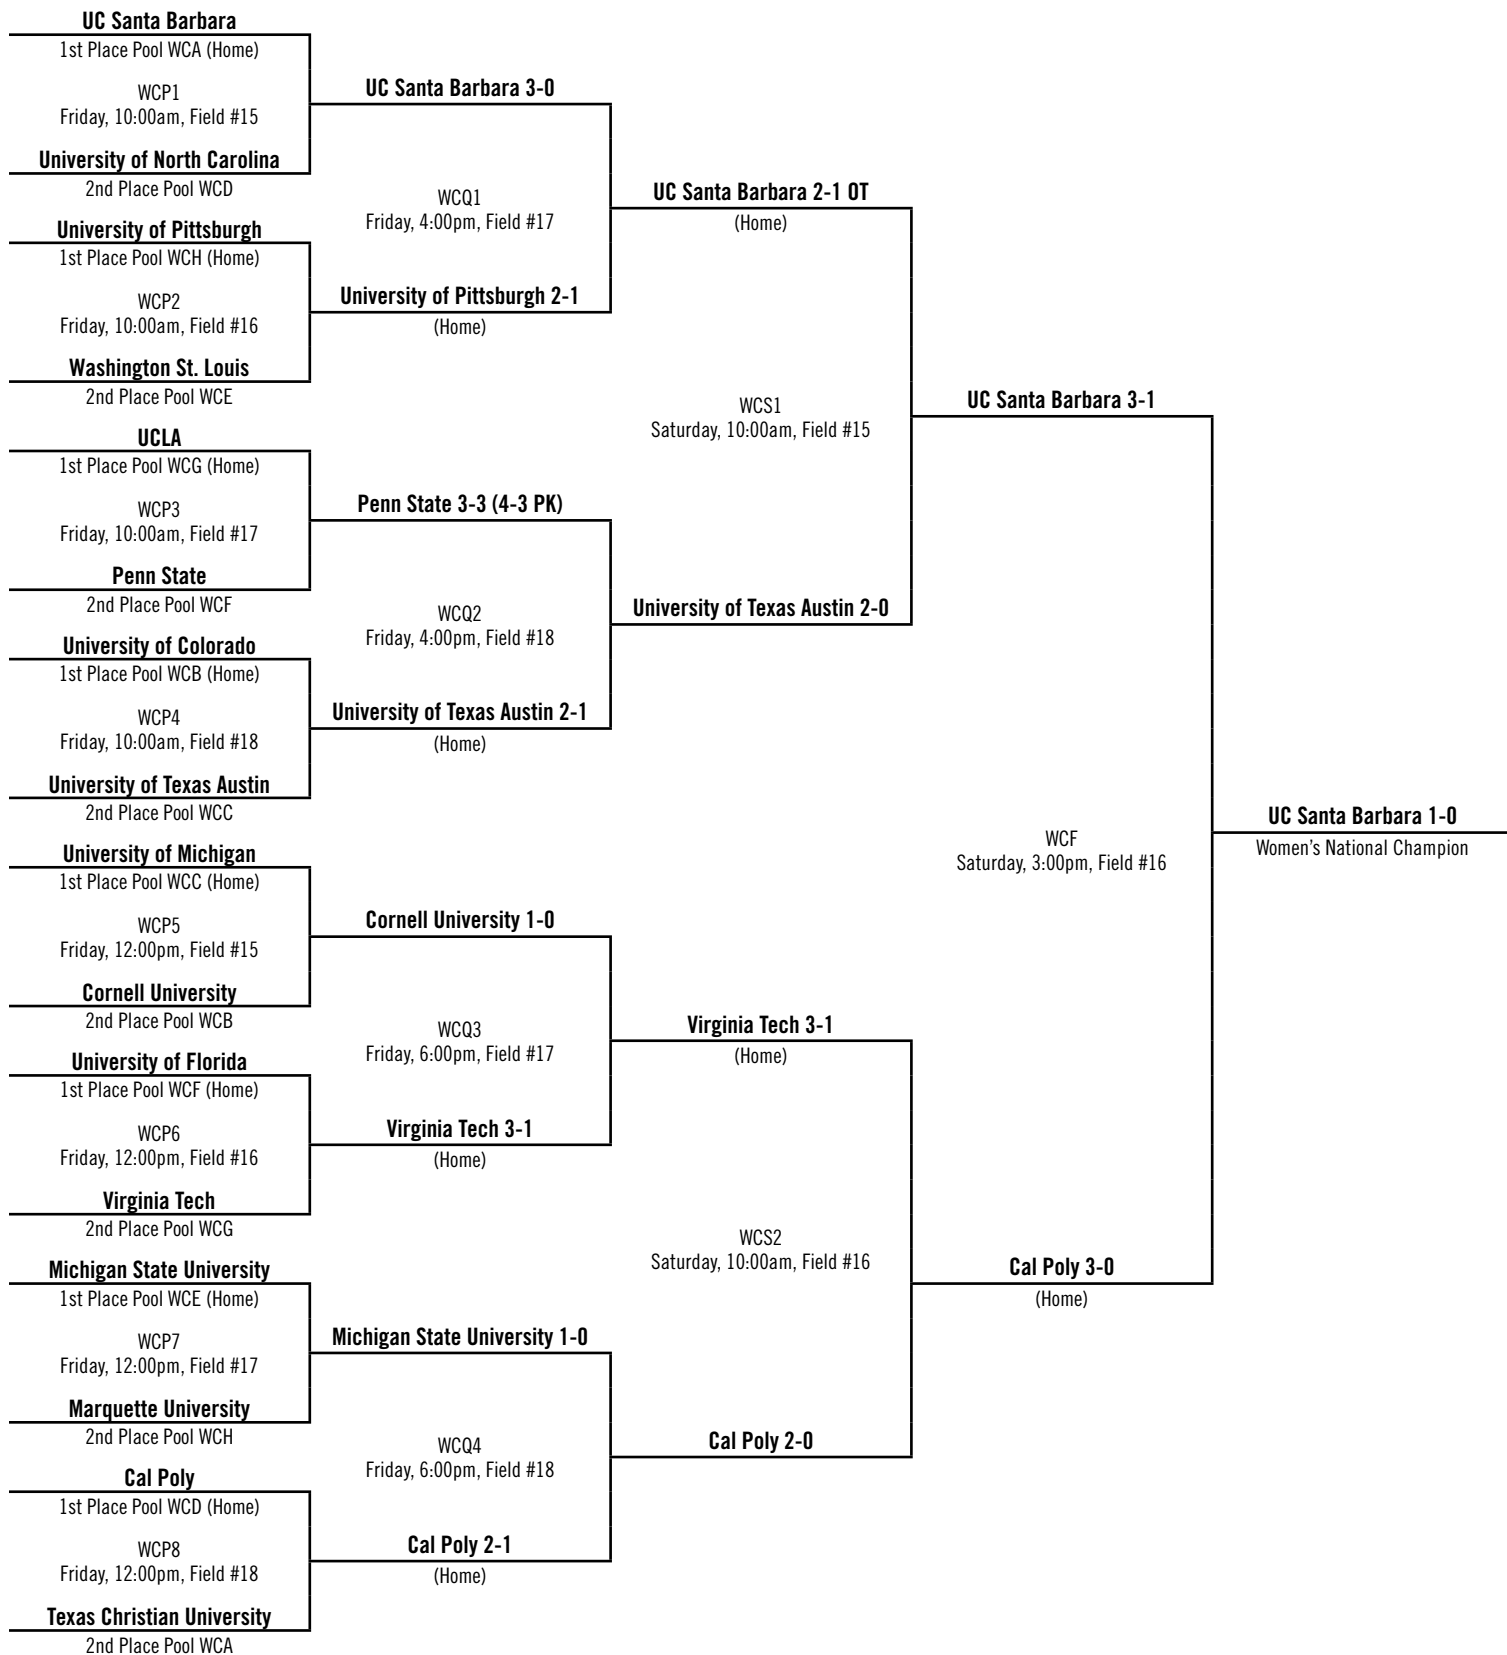

Championship Flight

Women's Championship Division Top 16

HOME TEAM WEARS LIGHT JERSEYS