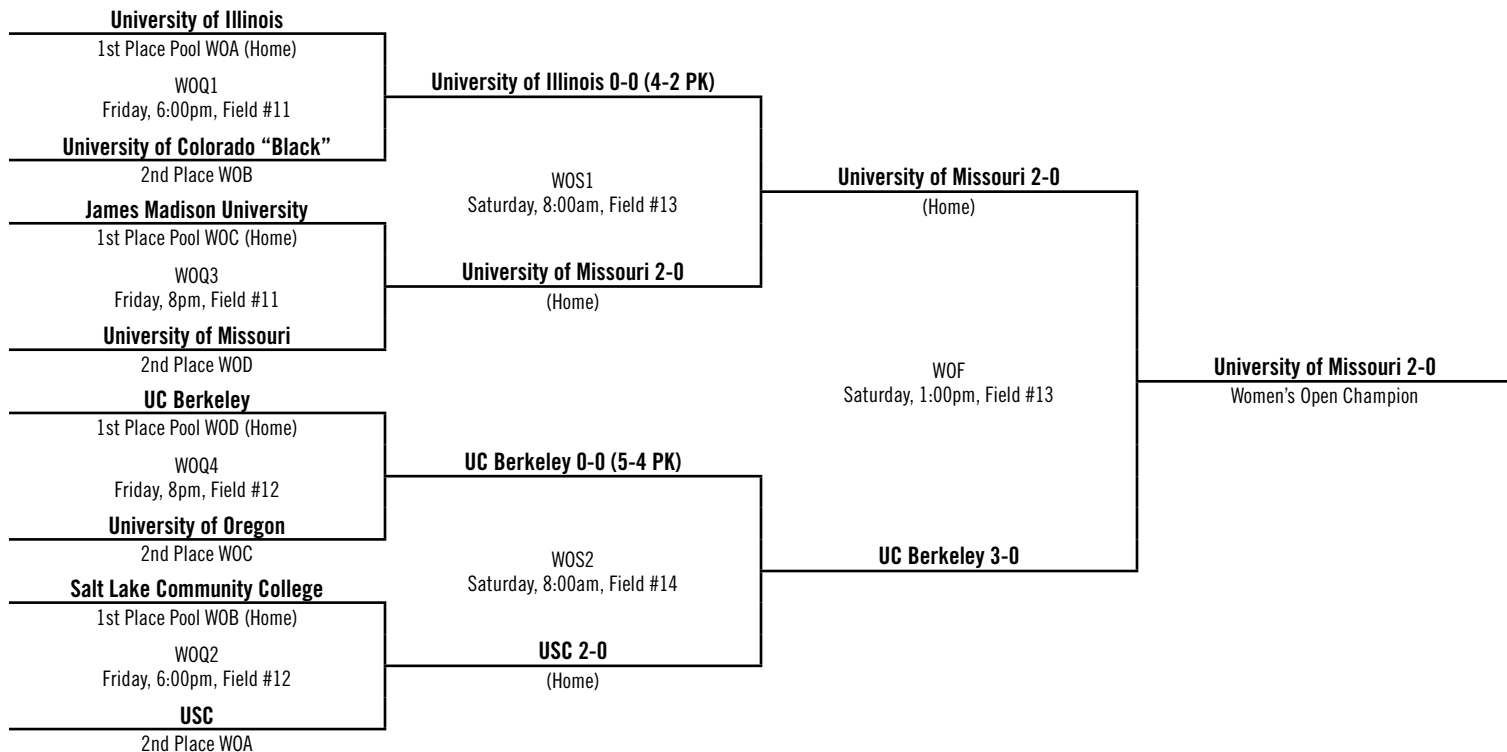

Championship Flight Women's Open Division

HOME TEAM WEARS LIGHT JERSEYS