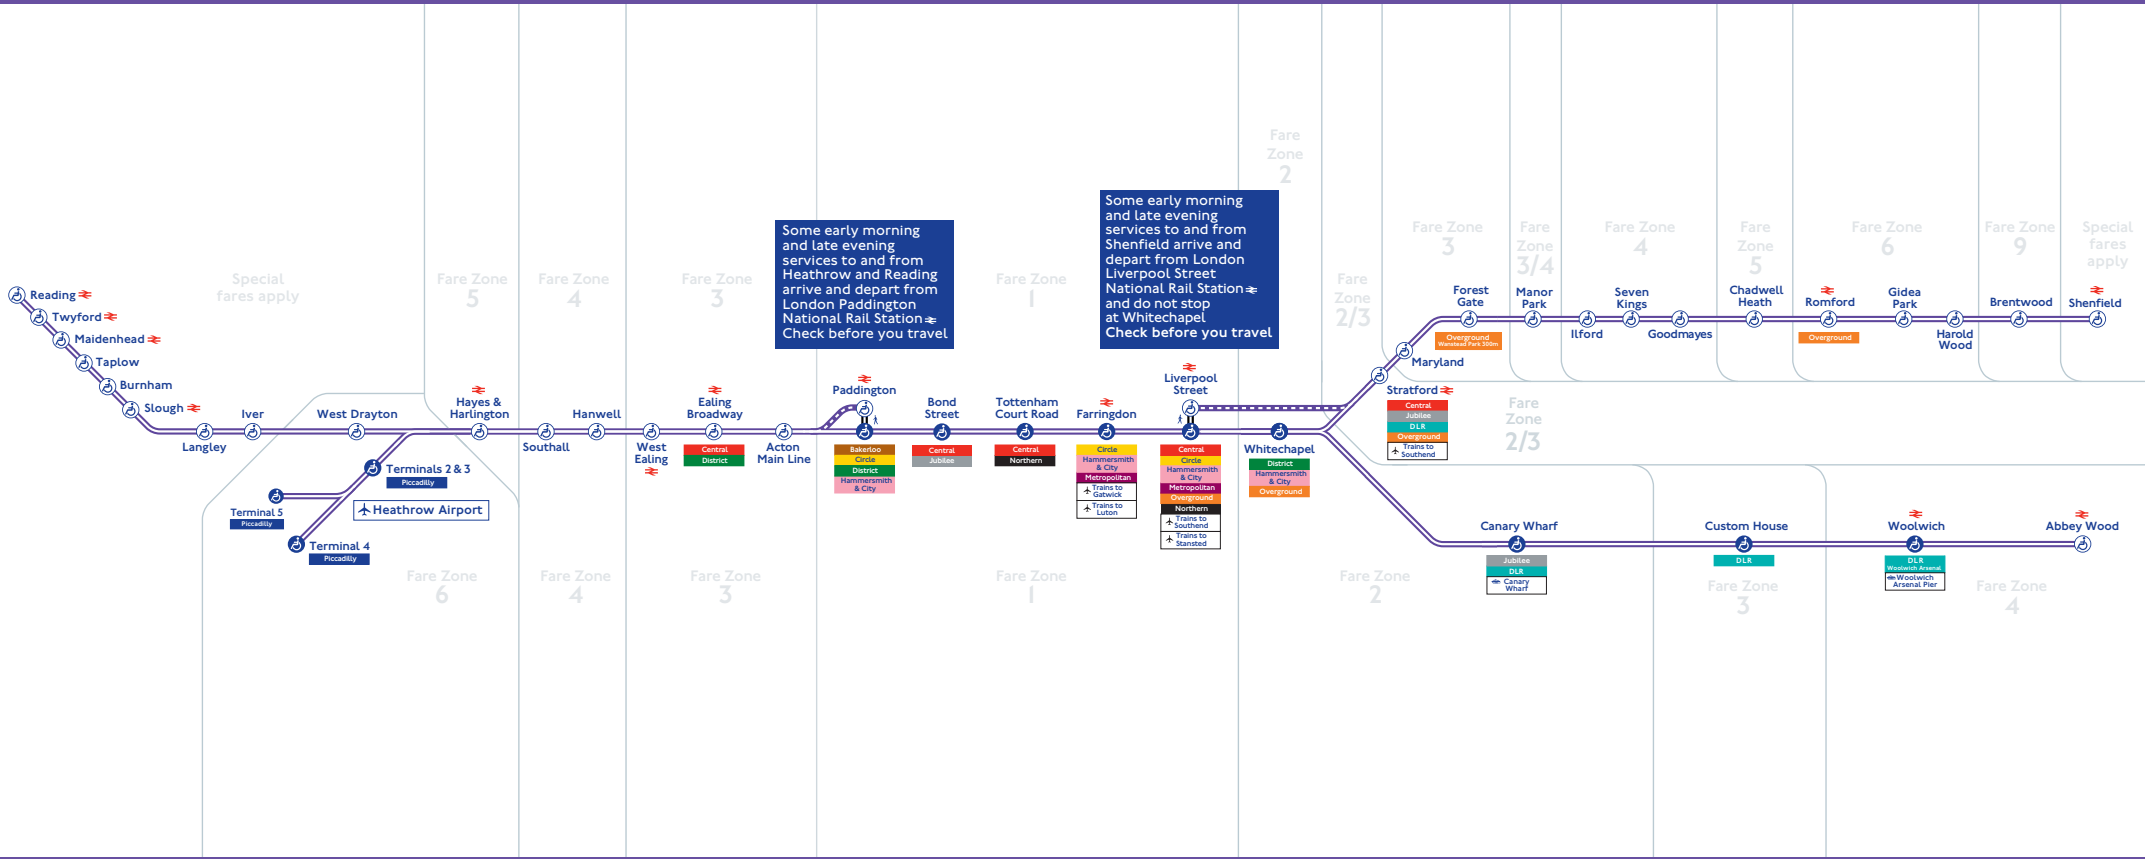

Elizabeth line

Valid from Sunday 21 May to Saturday 9 December 2023

Service delay refunds

If you've been delayed on an Elizabeth line journey, you may be able to claim for a service delay refund.

When we refund for service delays

If your journey was delayed for reasons within our control by:

- 15 minutes or more on Tube and DLR services
- 30 minutes or more on London Overground or Elizabeth line services.

We'll refund you the single fare for the journey you were delayed on. For further details please visit the TfL website.