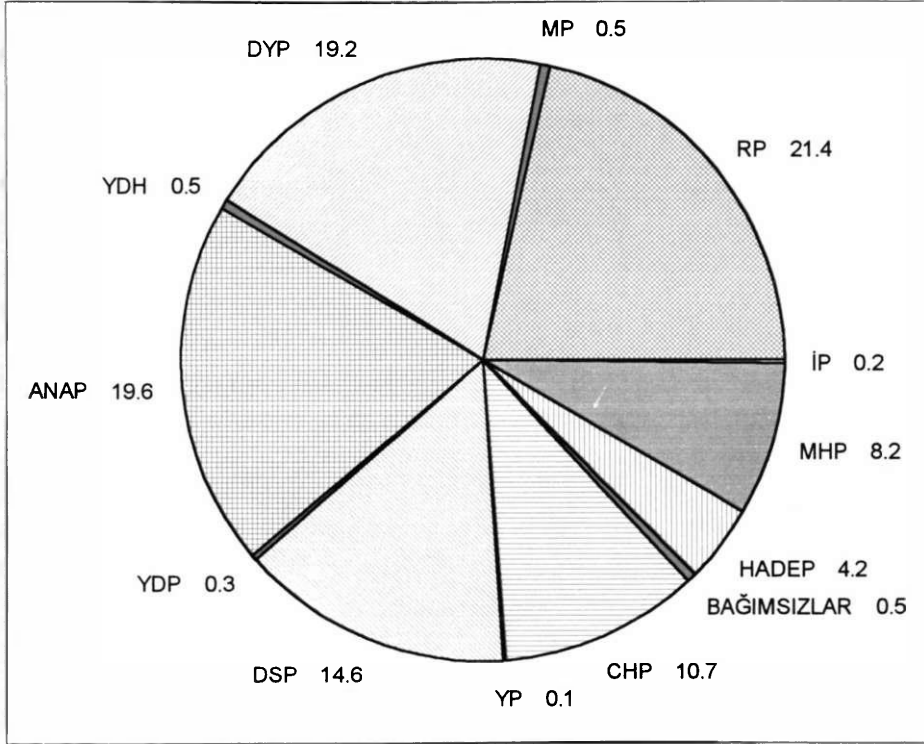

**1995 MİLLETVEKİLİ GENEL SEÇİMİNE KATILAN
SİYASİ PARTİLERİN ALDIKLARI OYLARIN
YÜZDE DAĞILIMI (%)**

**THE PERCENTAGE OF THE VOTES OF THE POLITICAL
PARTIES AT THE 1995 GENERAL ELECTION (%)**

TÜRKİYE