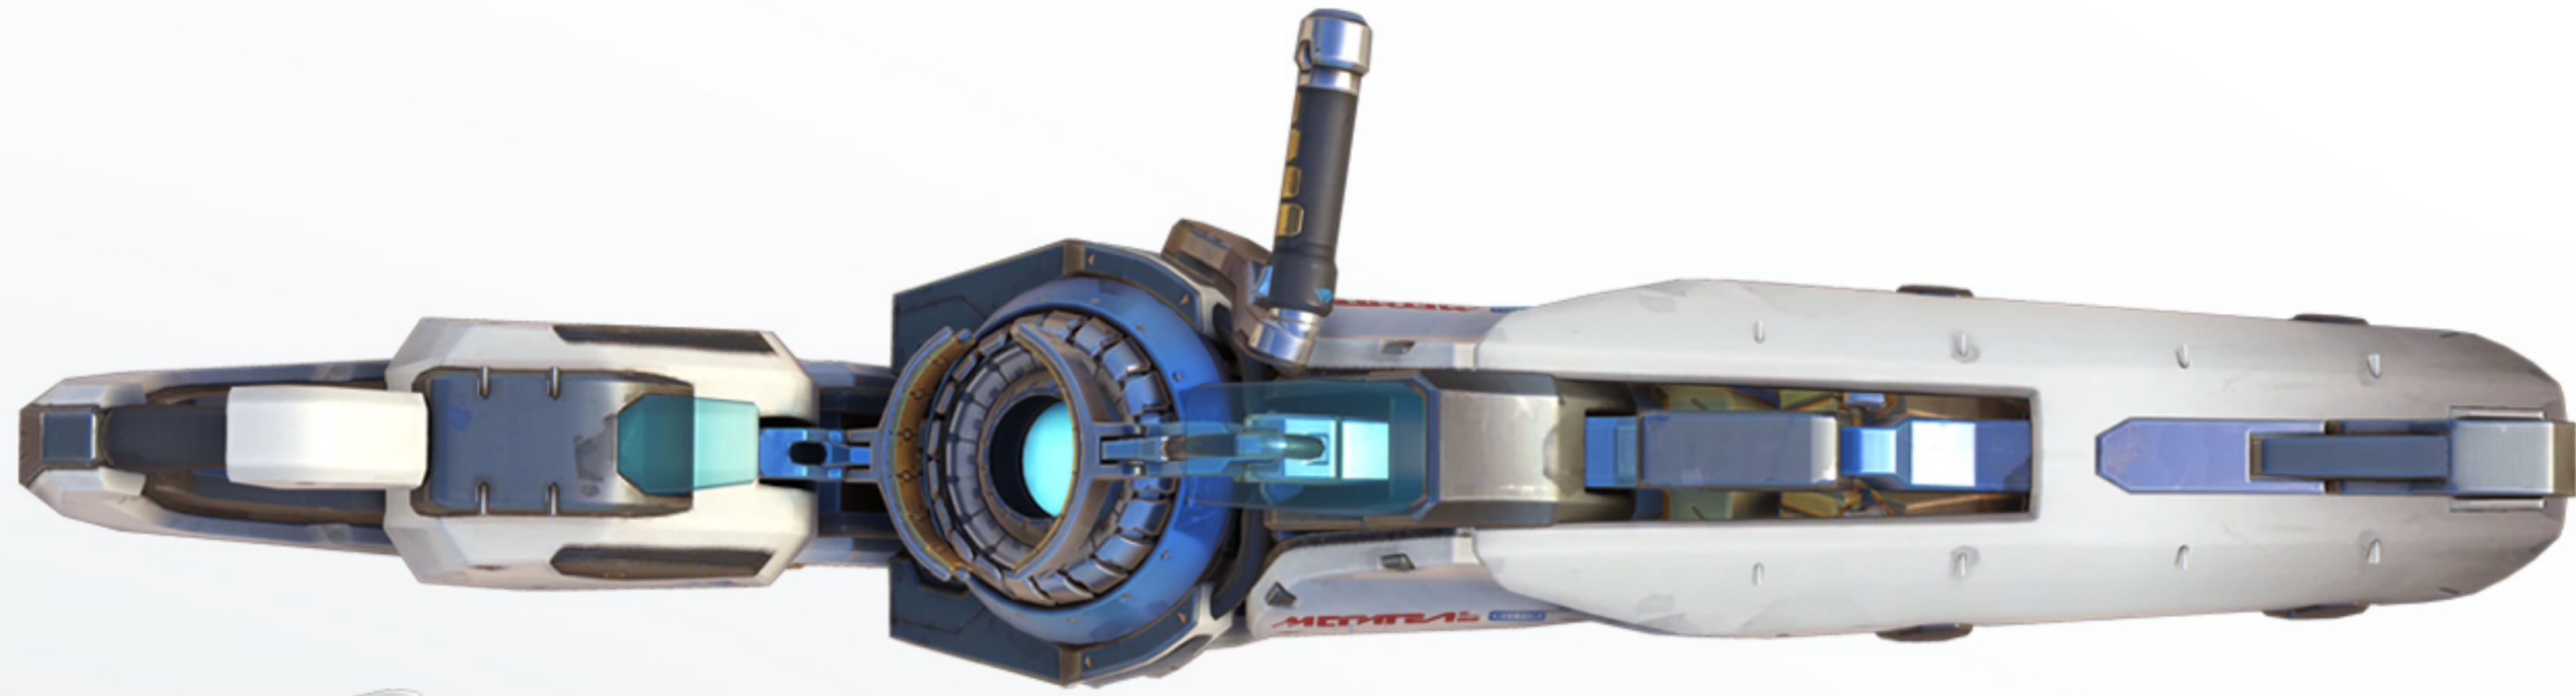

ZARYA

Decal Details