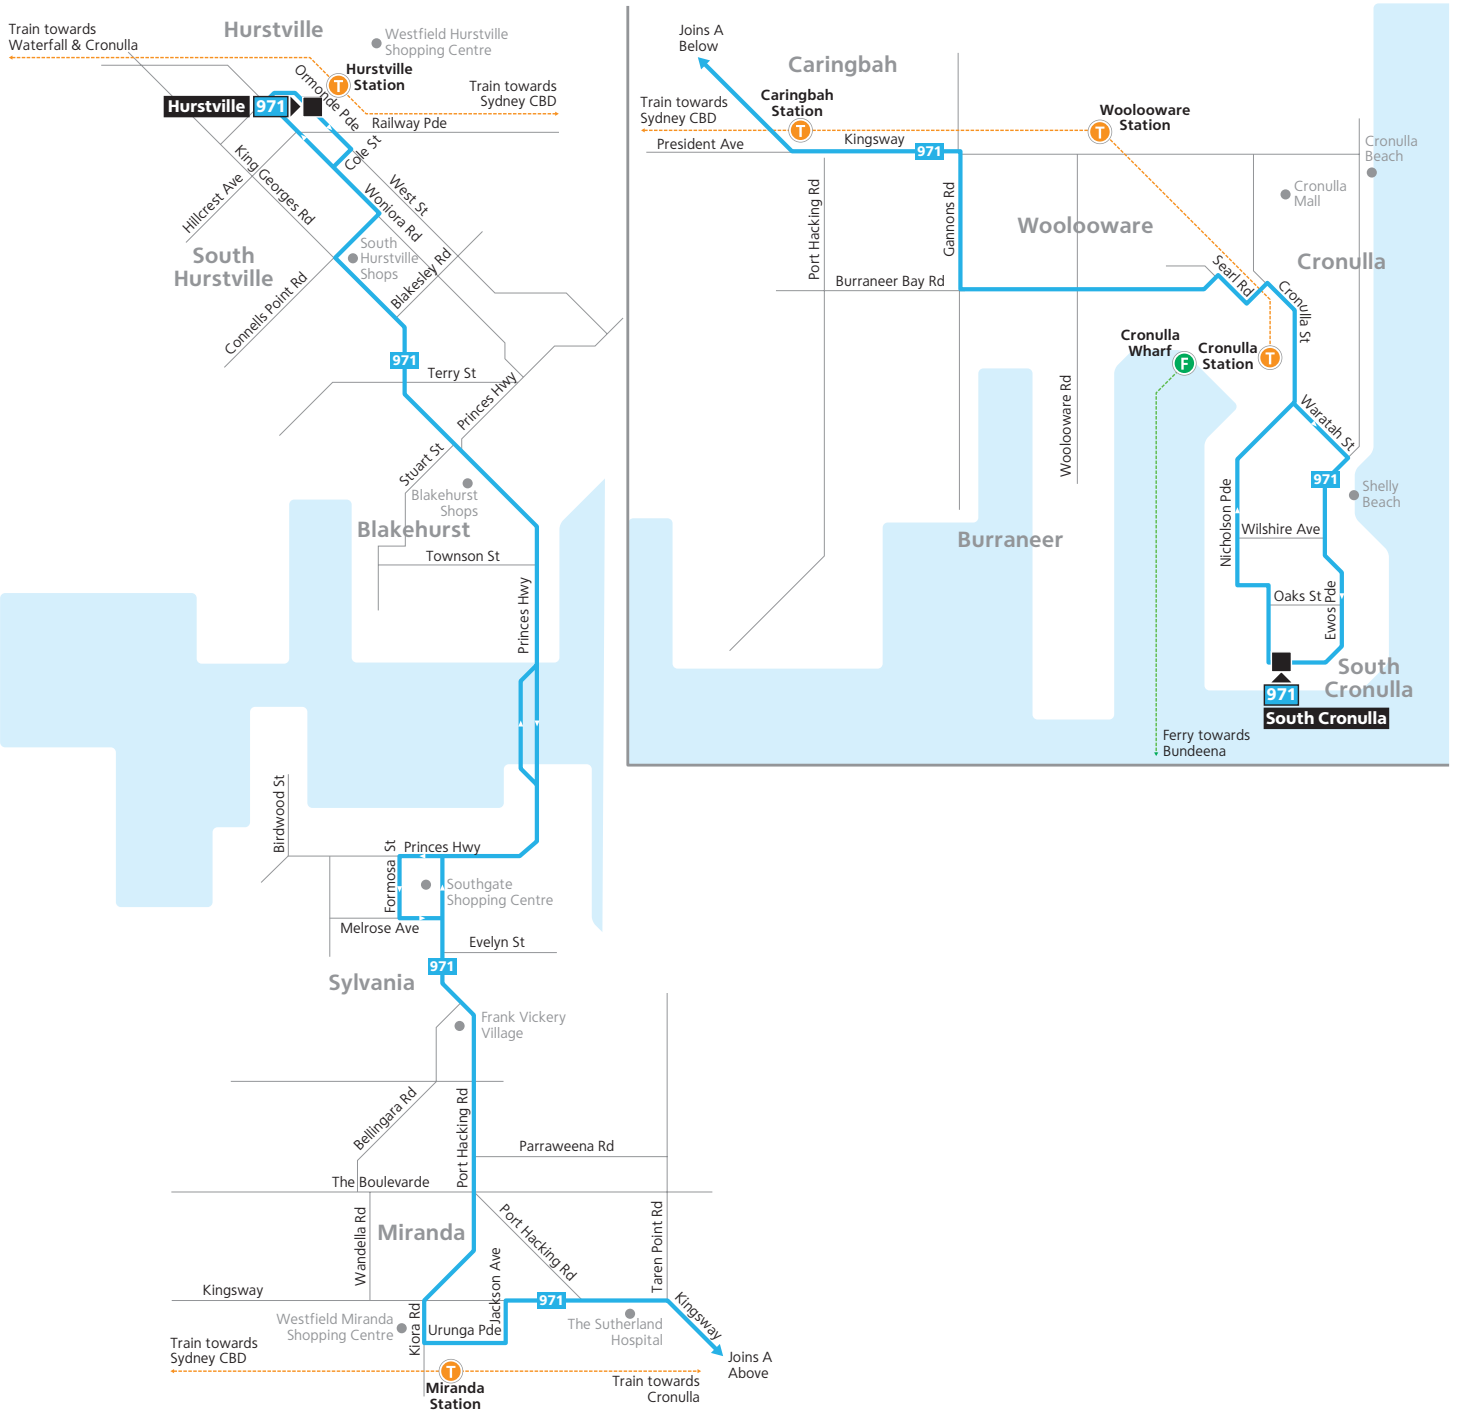

Route 971

1. **Legend**
2. Bus route
   - Bus route number
   - Bus route start/finish
   - Train line/station
   - Ferry route/wharf

Diagrammatic Map
Not to Scale