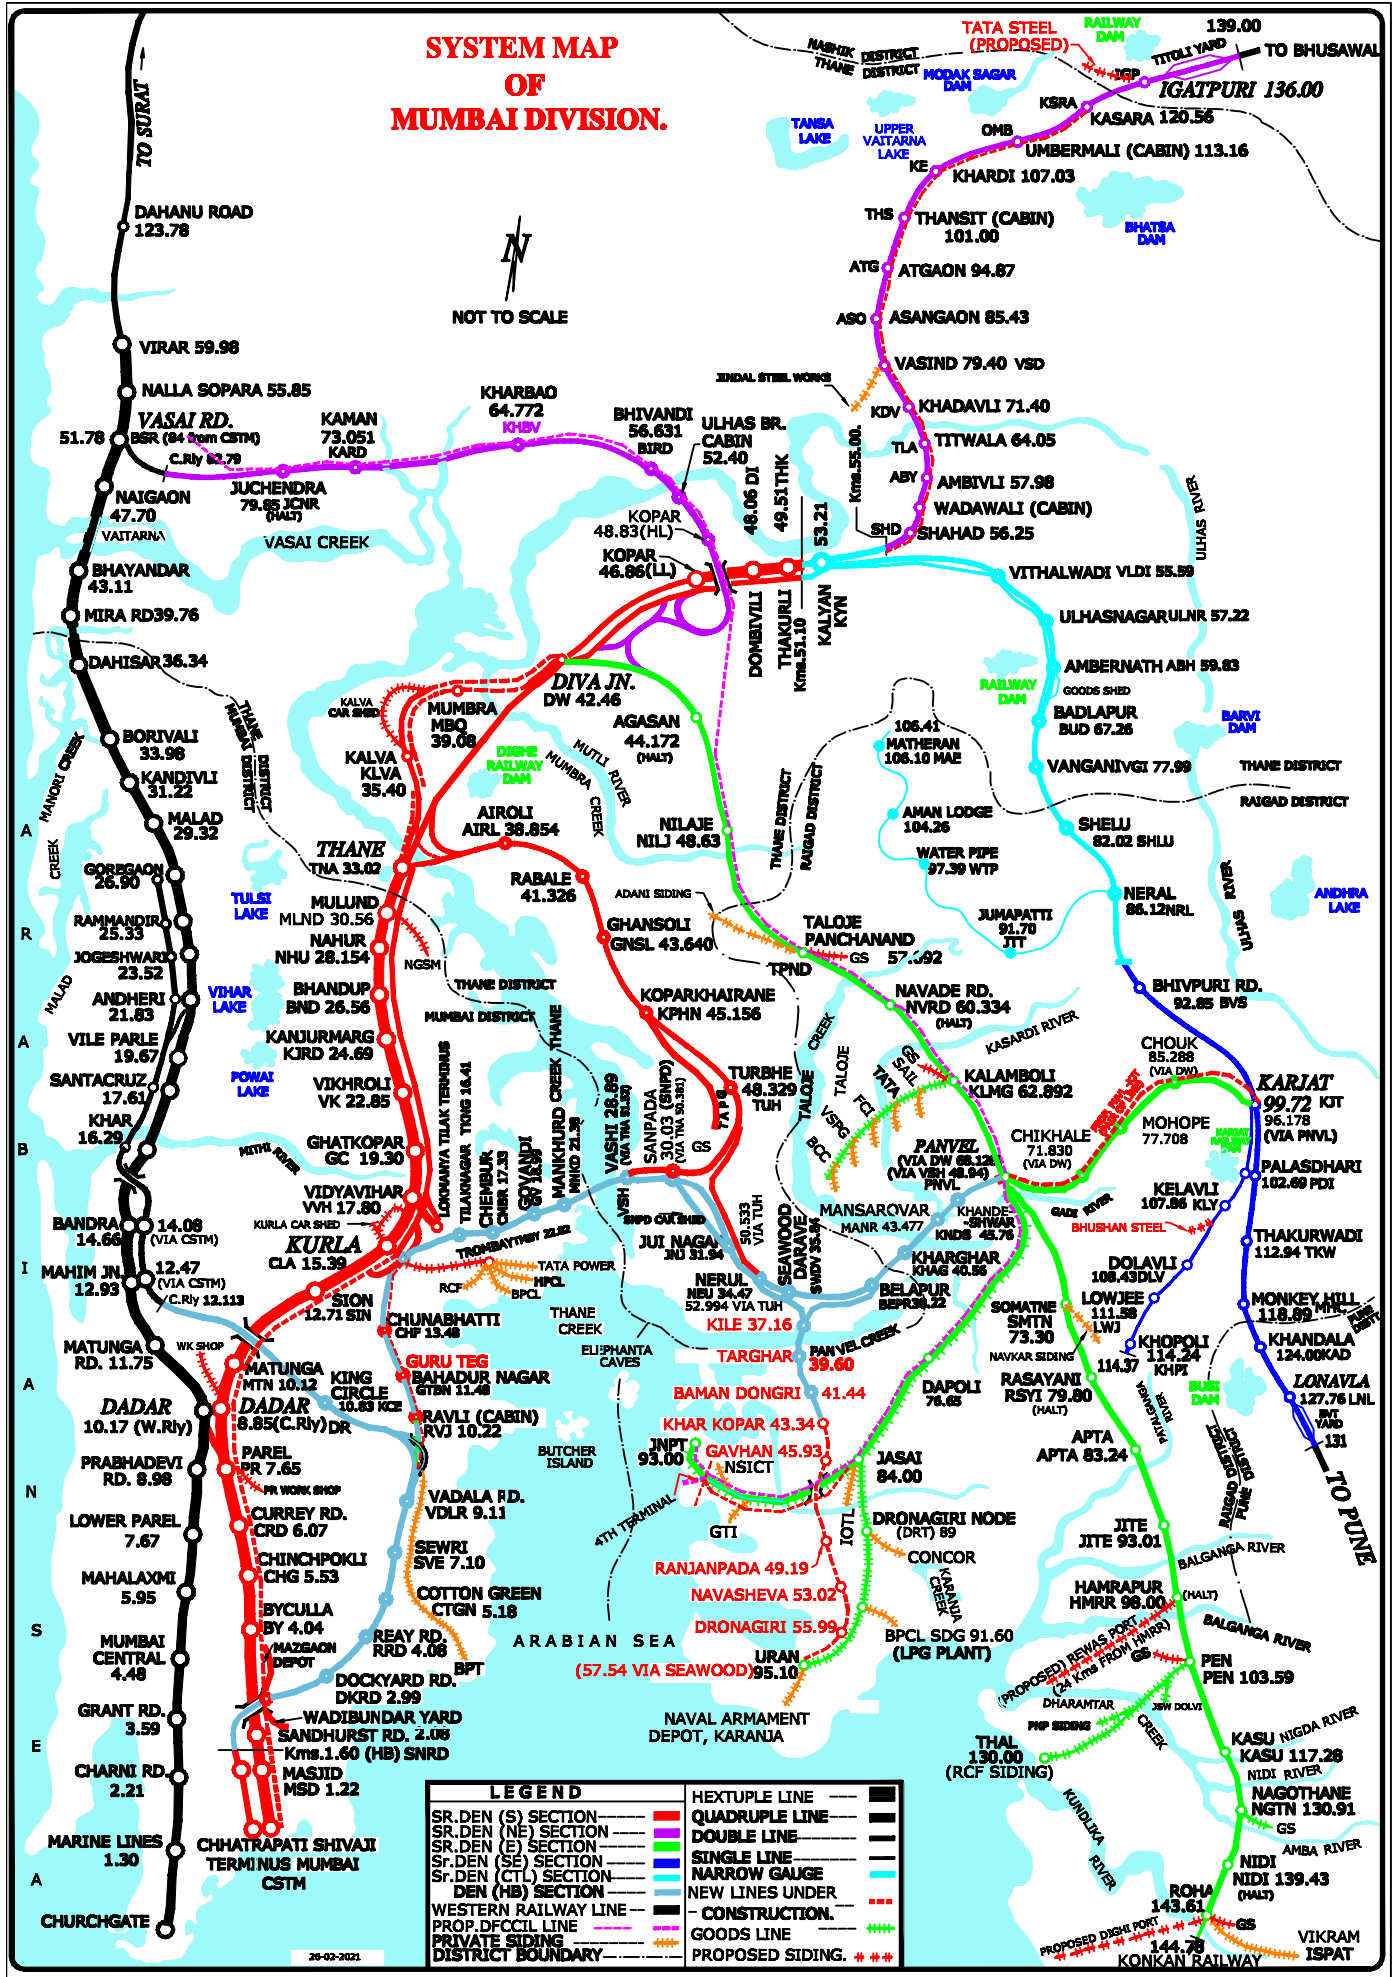

# SYSTEM MAP OF MUMBAI DIVISION.

LEGEND	
SR. DEN (S) SECTION	HEXTUPLE LINE
SR. DEN (NE) SECTION	QUADRUPLE LINE
SR. DEN (E) SECTION	DOUBLE LINE
Sr. DEN (SE) SECTION	SINGLE LINE
Sr. DEN (CTL) SECTION	NARROW GAUGE
DEN (HB) SECTION	NEW LINES UNDER CONSTRUCTION
WESTERN RAILWAY LINE	GOODS LINE
PROP. DFCCIL LINE	PRIVATE SIDING
DISTRICT BOUNDARY	PROPOSED SIDING