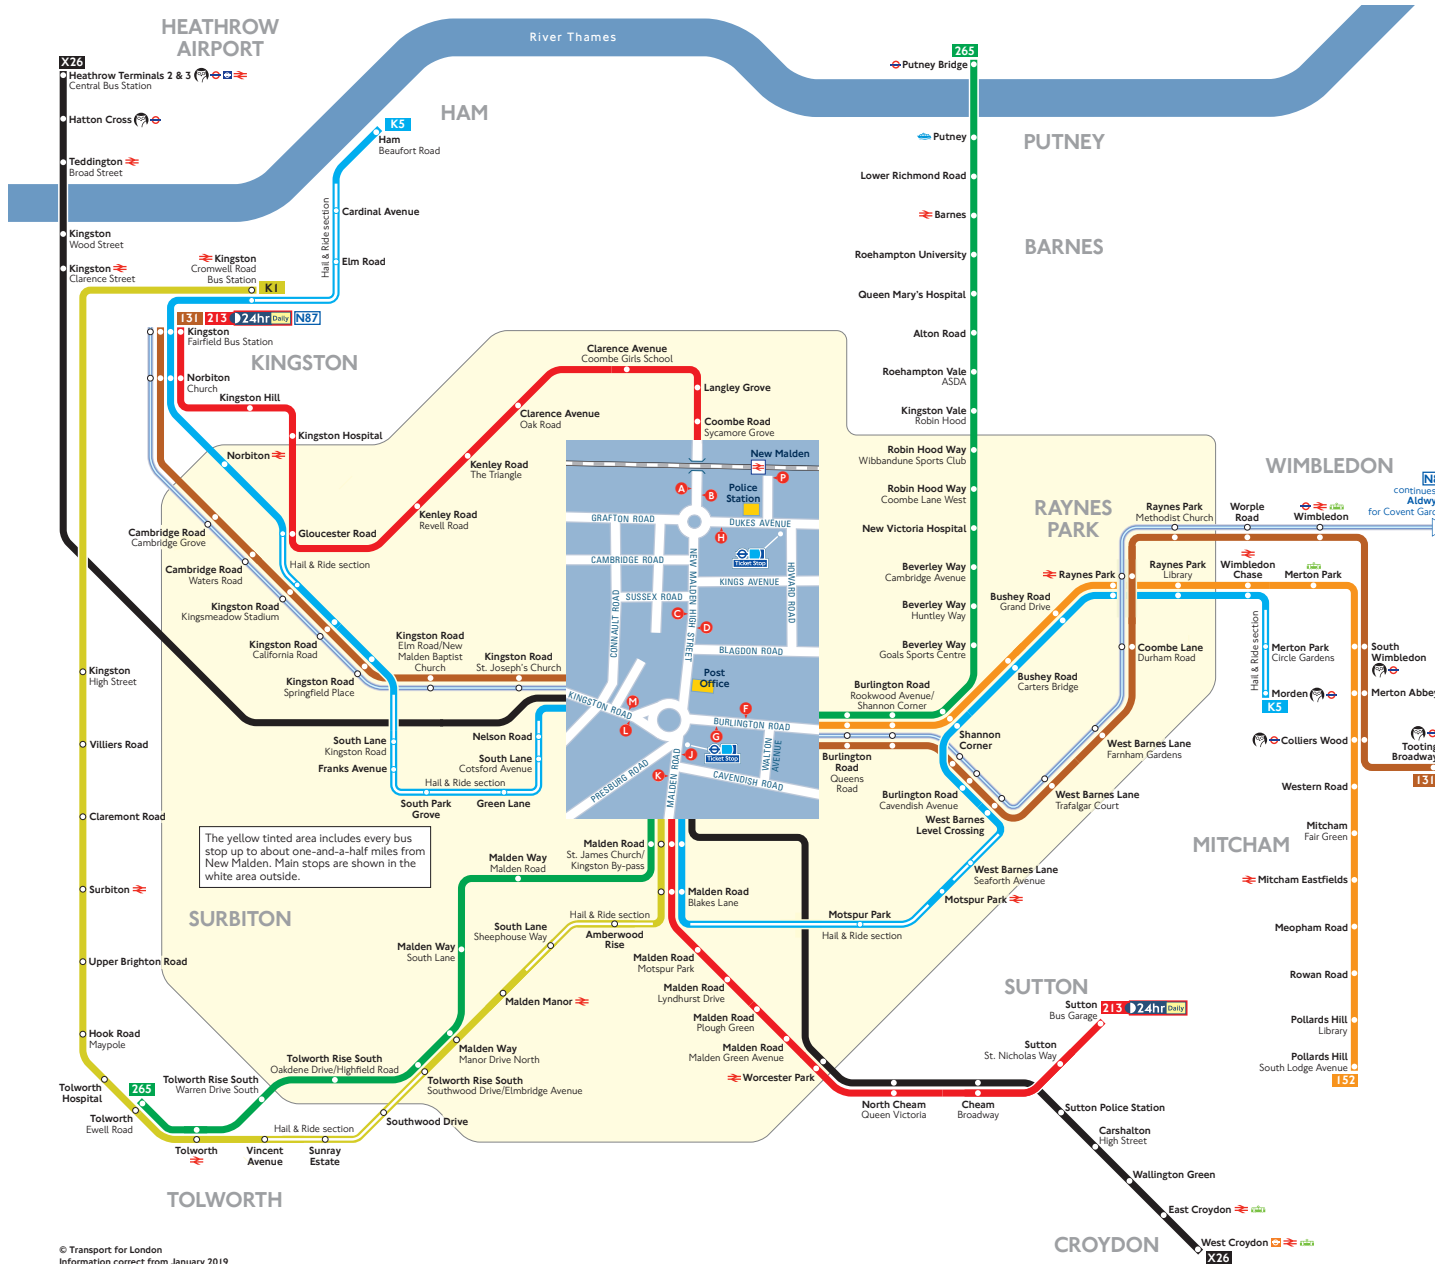

Buses from New Malden

Route finder

Bus route	Towards	Bus stops
131	Kingston	G L
	Tooting Broadway	F M
152	Pollards Hill	F
213 24hr Daily	Kingston	A C K
	Sutton	B D J
265	Putney Bridge	F K
	Tolworth	G J
K1	Kingston	D H J P
K5	Ham +	K L
	Morden +	B M
X26	Heathrow Terminals 2 & 3	L
	West Croydon	J

Night buses

Bus route	Towards	Bus stops
N87	Aldwych	F M
	Kingston	G L

Other buses

Bus route	Towards	Bus stops
622 Sch	Holy Cross School	K L
	Surbiton	J
665 Sch	Holy Cross School	K L
	Surbiton	J

Key

- **131** Day buses in black
- **N87** Night buses in blue
- Connections with London Underground
- Connections with London Overground
- Connections with TFL Rail
- Connections with National Rail
- Connections with London Trams
- Connections with river boats
- Tube station with 24-hour service Friday and Saturday nights
- Mondays to Saturdays except evenings
- Limited stop
- **Sch** School journeys

Ways to pay

Use contactless (card or device). It's the same fare as Oyster pay as you go and you don't need to top up

Download the free TfL app to top up or buy a ticket anytime, anywhere, or visit tfl.gov.uk/oyster. Alternatively, find your nearest Oyster Ticket Stop at tfl.gov.uk/ticketstopfinder or visit your nearest TfL station

The Hopper fare offers you unlimited pay as you go Bus and Tram journeys within one hour for £1.50. Always use the same card or device to touch in