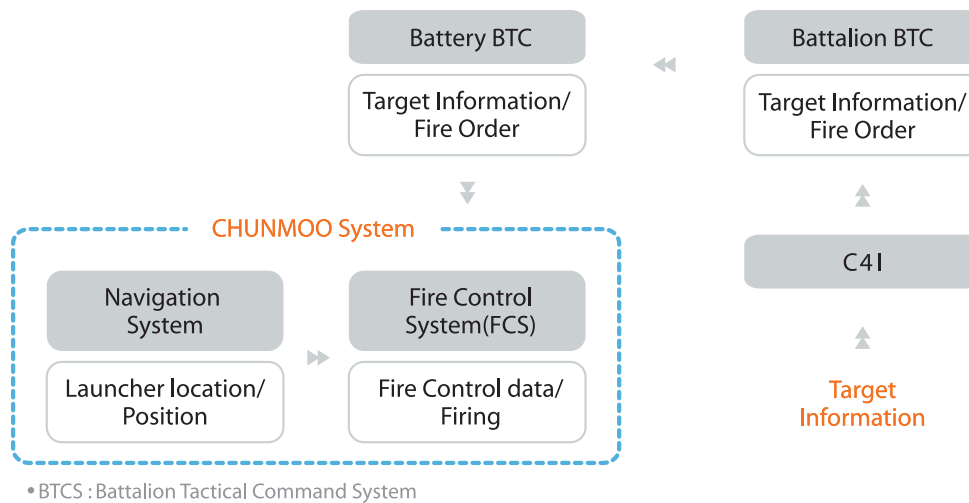

Chunmoo System Operational Concept

Launcher

- Wheeled vehicle (8 × 8)
- Crew : 3
- Loading capacity : 2 pods
- Applying CTIS³⁾ & Run - flat tire
- Dimension : about 9 × 3 × 4m
- Including Firing Control System

Ammunition Support Vehicle (ASV)

- Wheeled vehicle (8 × 8)
- Crew : 2
- Loading capacity : 4 pods
- Applying CTIS³⁾ & Run - flat tire
- Including Crane Unit

³⁾ CTIS : Central Tire Inflation System