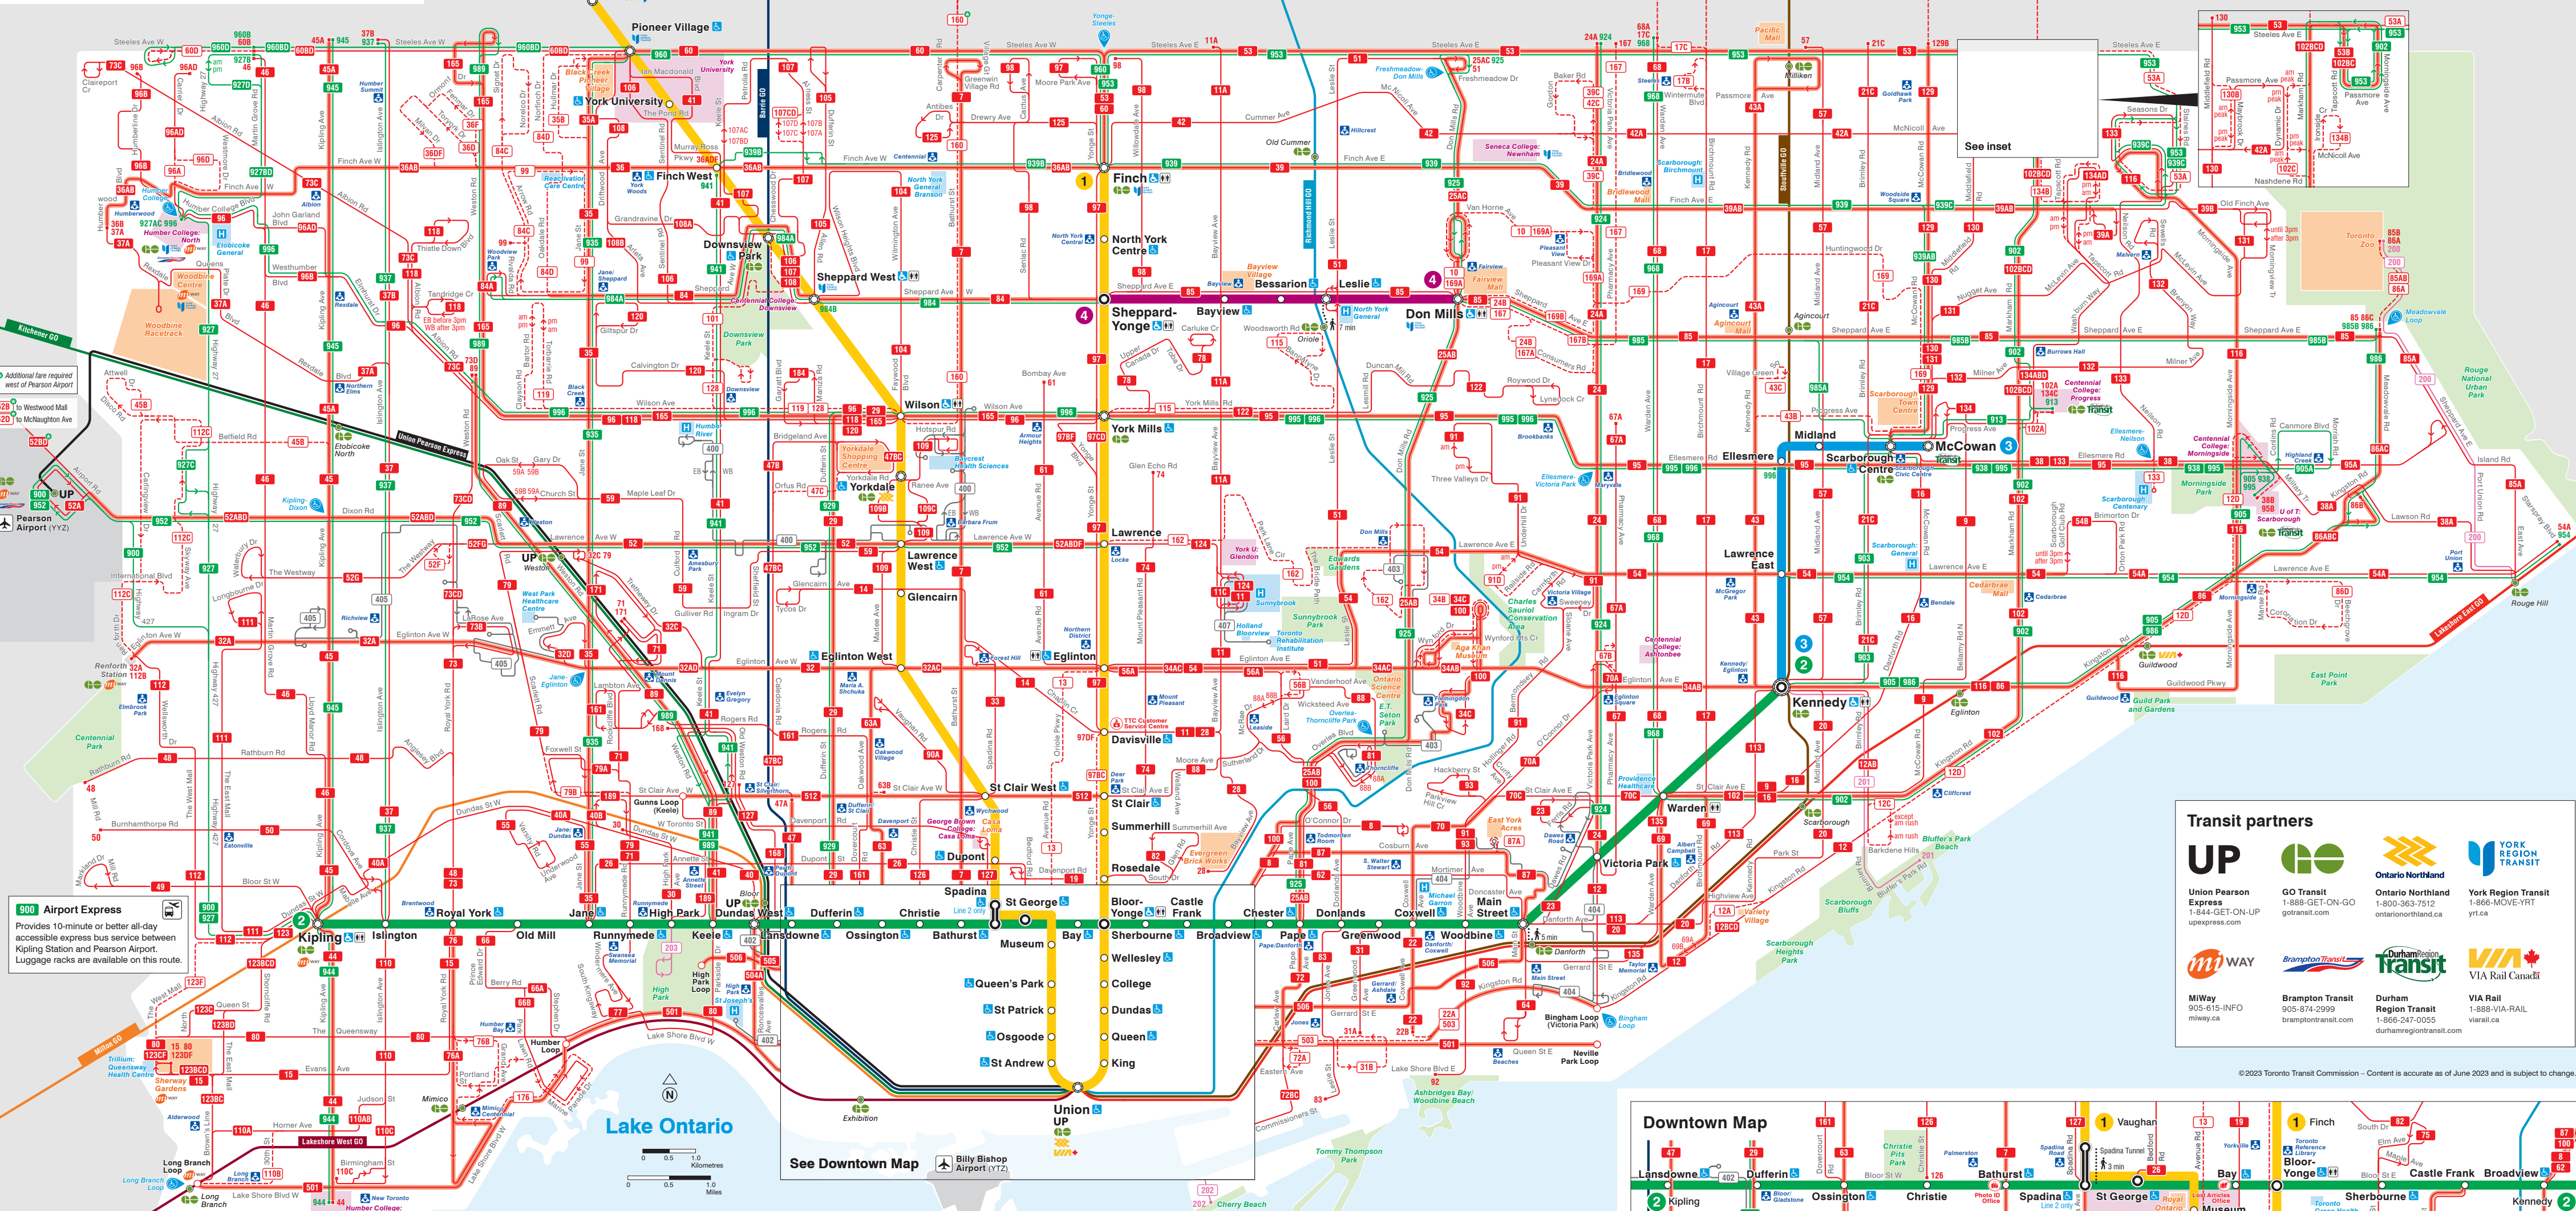

System Map

Subway

1 2 3 4

Subway lines

Regular station, Interchange station, Accessible station, Washroom

Streetcars and buses

Direction of travel, Routing details, Route number, Branches, Additional fare required, Terminus point

Local service

- 501: Ten-Minute Network
- 30: Regular service
- 119: Limited service

Special services

- 905: Express Network
- 300: Seasonal service
- 404: Community Bus
- 310: Blue Night Network

Map symbols

- Streetcar loop
- Commuter rail station
- Airport
- Hospital
- Toronto Public Library
- Health care
- Point of interest
- Post-secondary school
- Transportation/government
- Park
- Access Hub
- Additional fare required

Customer service locations

- TTC Customer Service Centre
- Lost Articles Office
- Photo ID Office

Transit partners

- UP** (Union Pearson Express)
- GO Transit**
- Ontario Northland**
- York Region Transit**
- M/WAY** (Mississauga/West York)
- Brampton Transit**
- Durham Region Transit**
- VIA Rail**