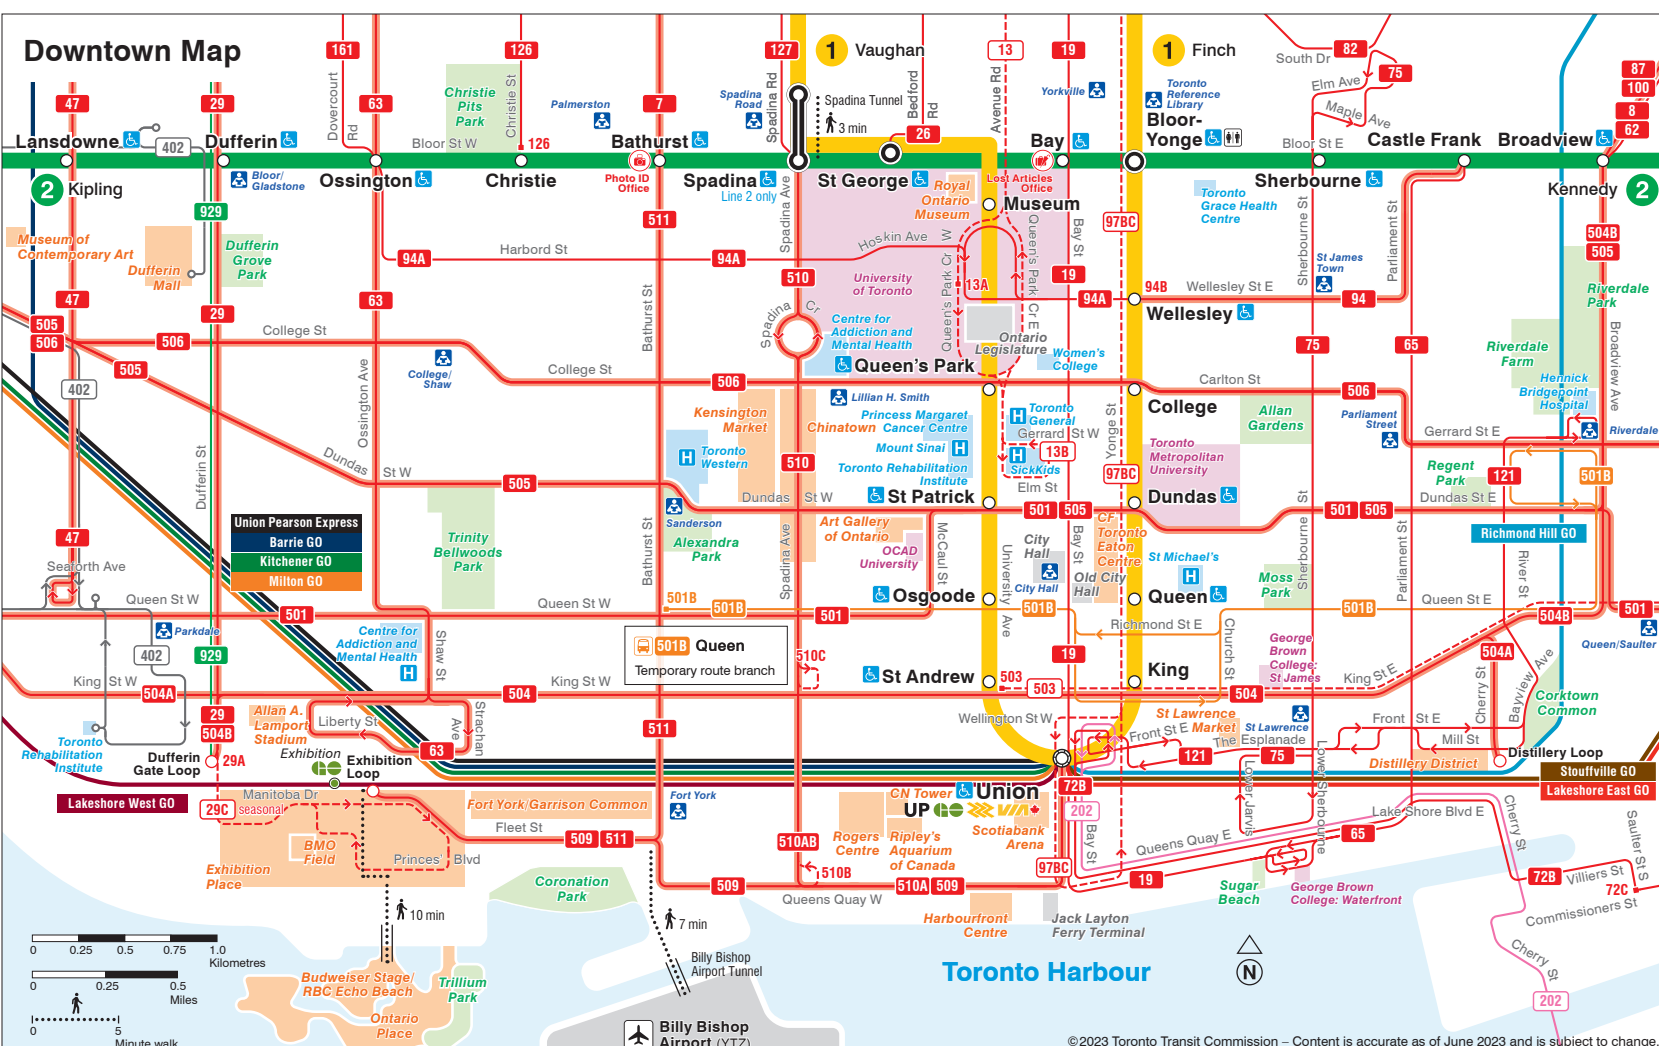

System Map

Subway

1 2 3 4

Subway lines

Regular station, Interchange station, Accessible station, Washroom

Streetcars and buses

Direction of travel, Routing details, Route number, Branches, Additional fare required, Terminus point

Local service

- 501: Ten-Minute Network
- 30: Regular service
- 119: Limited service

Special services

- 905: Express Network
- 300: Seasonal service
- 404: Community Bus
- 310: Blue Night Network

Map symbols

- Streetcar loop
- Commuter rail station
- Airport
- Hospital
- Toronto Public Library
- Health care
- Point of interest
- Post-secondary school
- Transportation/government
- Park
- Access Hub
- Additional fare required

Customer service locations

- TTC Customer Service Centre
- Lost Articles Office
- Photo ID Office

Transit partners

- UP** (Union Pearson Express)
- GO Transit**
- Ontario Northland**
- York Region Transit**
- M/WAY** (Mississauga/West York)
- Brampton Transit**
- Durham Region Transit**
- VIA Rail**