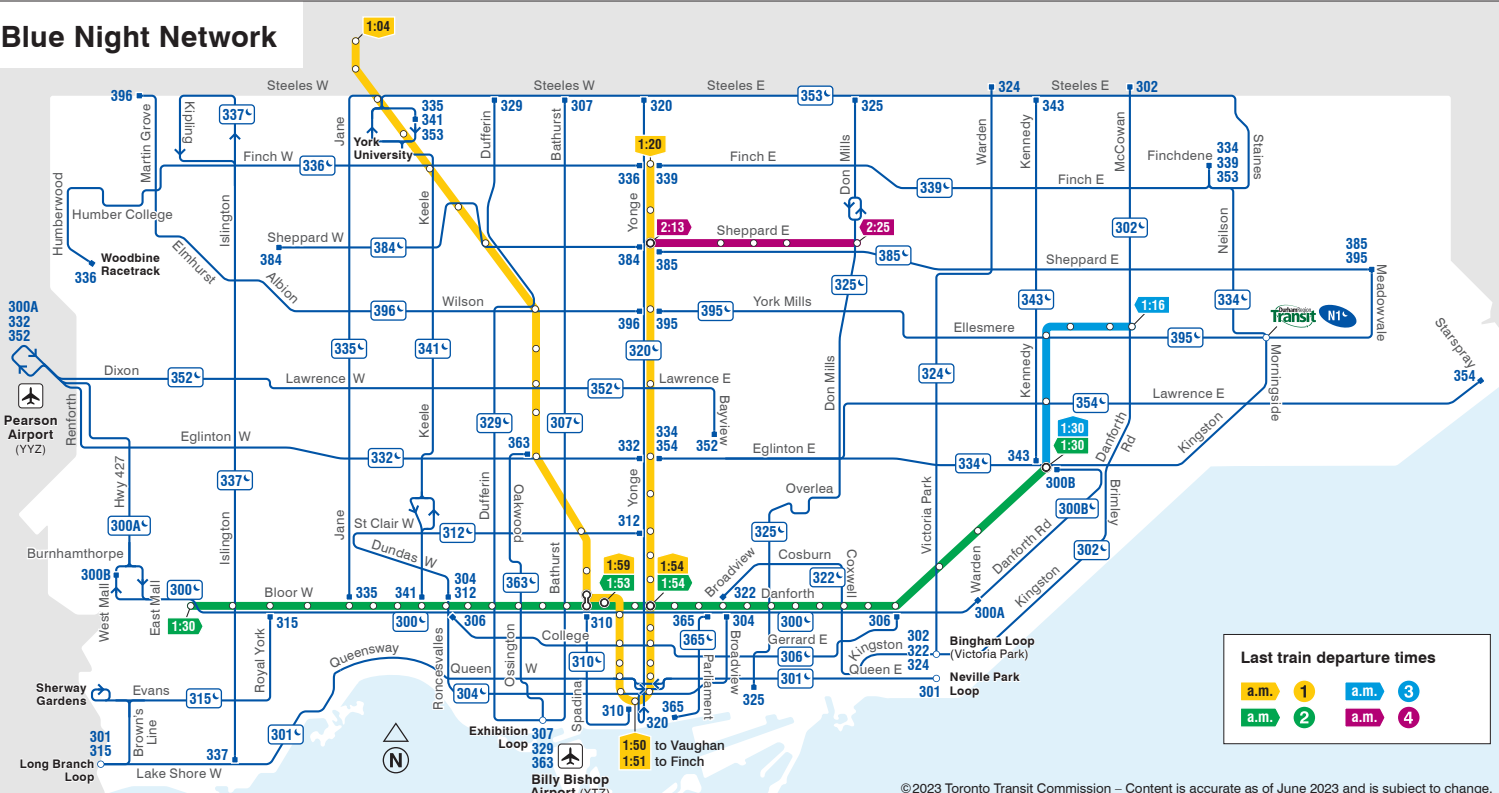

System Map

Subway

1 2 3 4

Subway lines

Regular station, Interchange station, Accessible station, Washroom

Streetcars and buses

Direction of travel, Routing details, Route number, Branches, Additional fare required, Terminus point

Local service

- 501: Ten-Minute Network
- 30: Regular service
- 119: Limited service

Special services

- 905: Express Network
- 300: Seasonal service
- 404: Community Bus
- 310: Blue Night Network

Map symbols

- Streetcar loop
- Commuter rail station
- Airport
- Hospital
- Toronto Public Library
- Health care
- Point of interest
- Post-secondary school
- Transportation/government
- Park
- Access Hub
- Additional fare required

Customer service locations

- TTC Customer Service Centre
- Lost Articles Office
- Photo ID Office

Transit partners

- UP** (Union Pearson Express)
- GO Transit**
- Ontario Northland**
- York Region Transit**
- M/WAY** (Mississauga/West York)
- Brampton Transit**
- Durham Region Transit**
- VIA Rail**