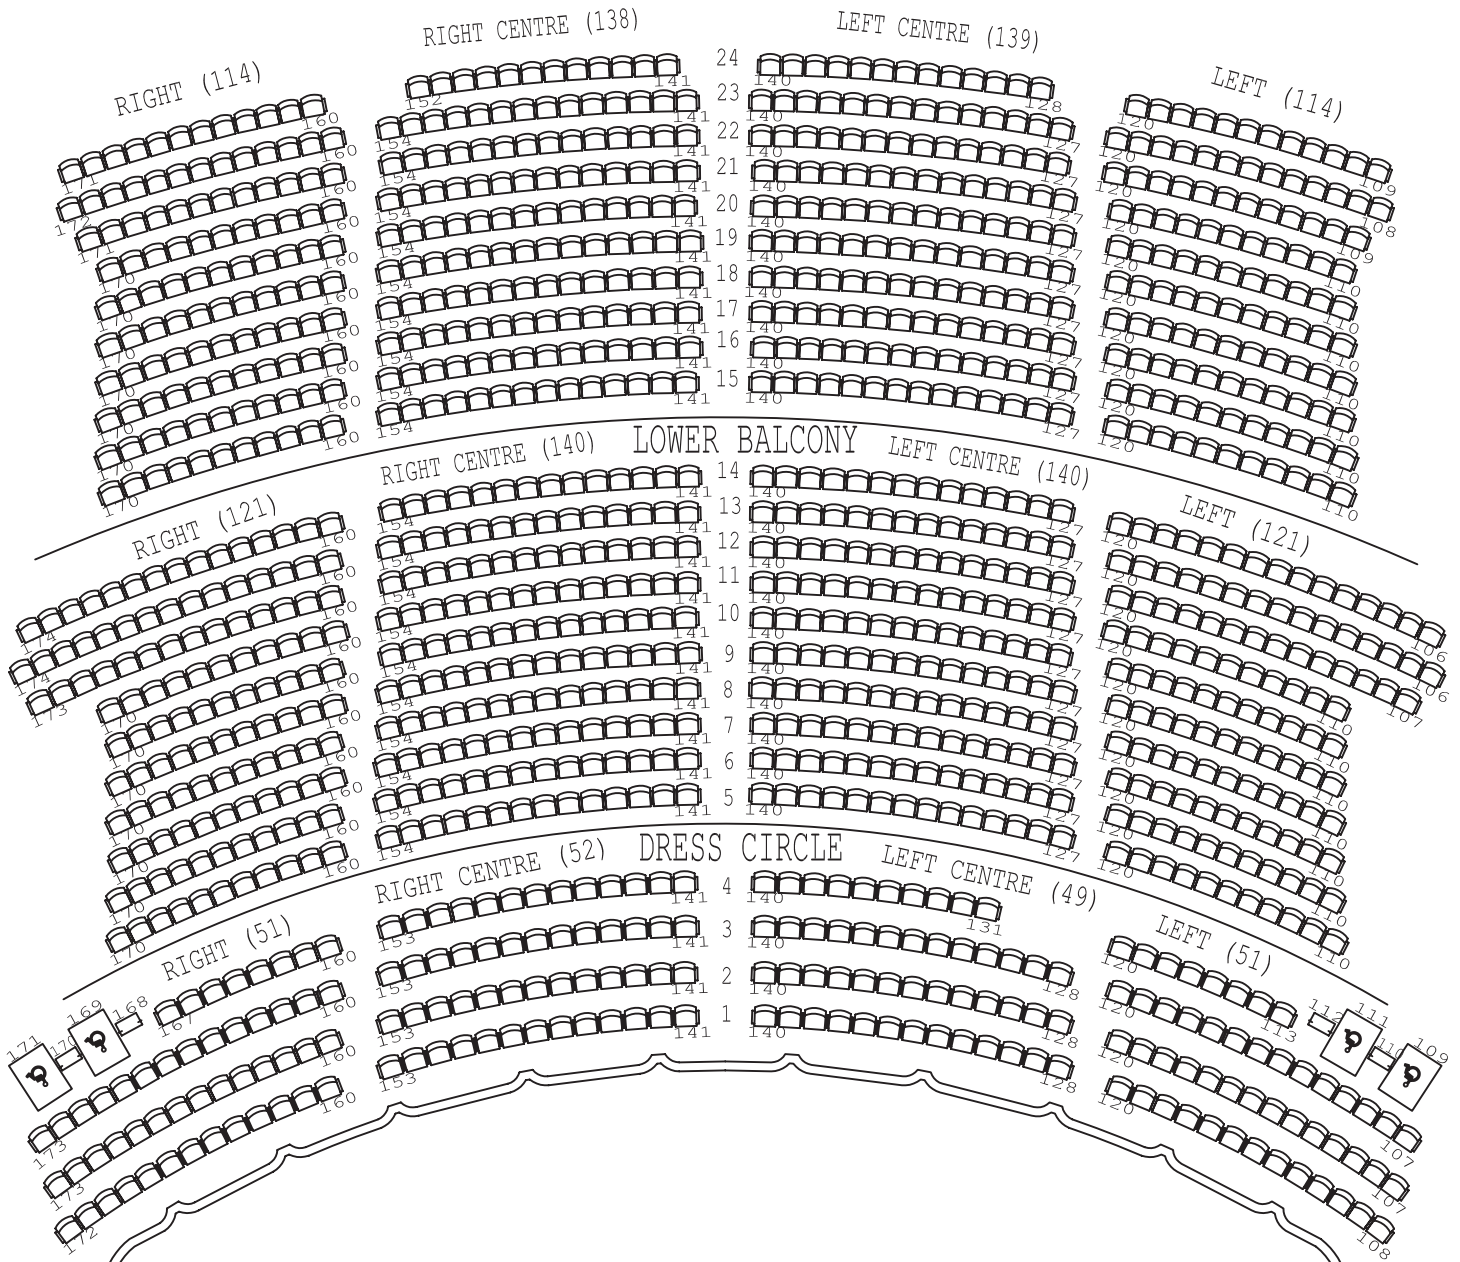

UPPER BALCONY

Orchestra	1442 + 12 wheelchair seats
Dress Circle	203 + 4 wheelchair seats
Balcony	1027
Total	2672 + 16 wheelchair seats

**VANCOUVER
CIVIC THEATRES**

Orpheum
Vancouver, Canada