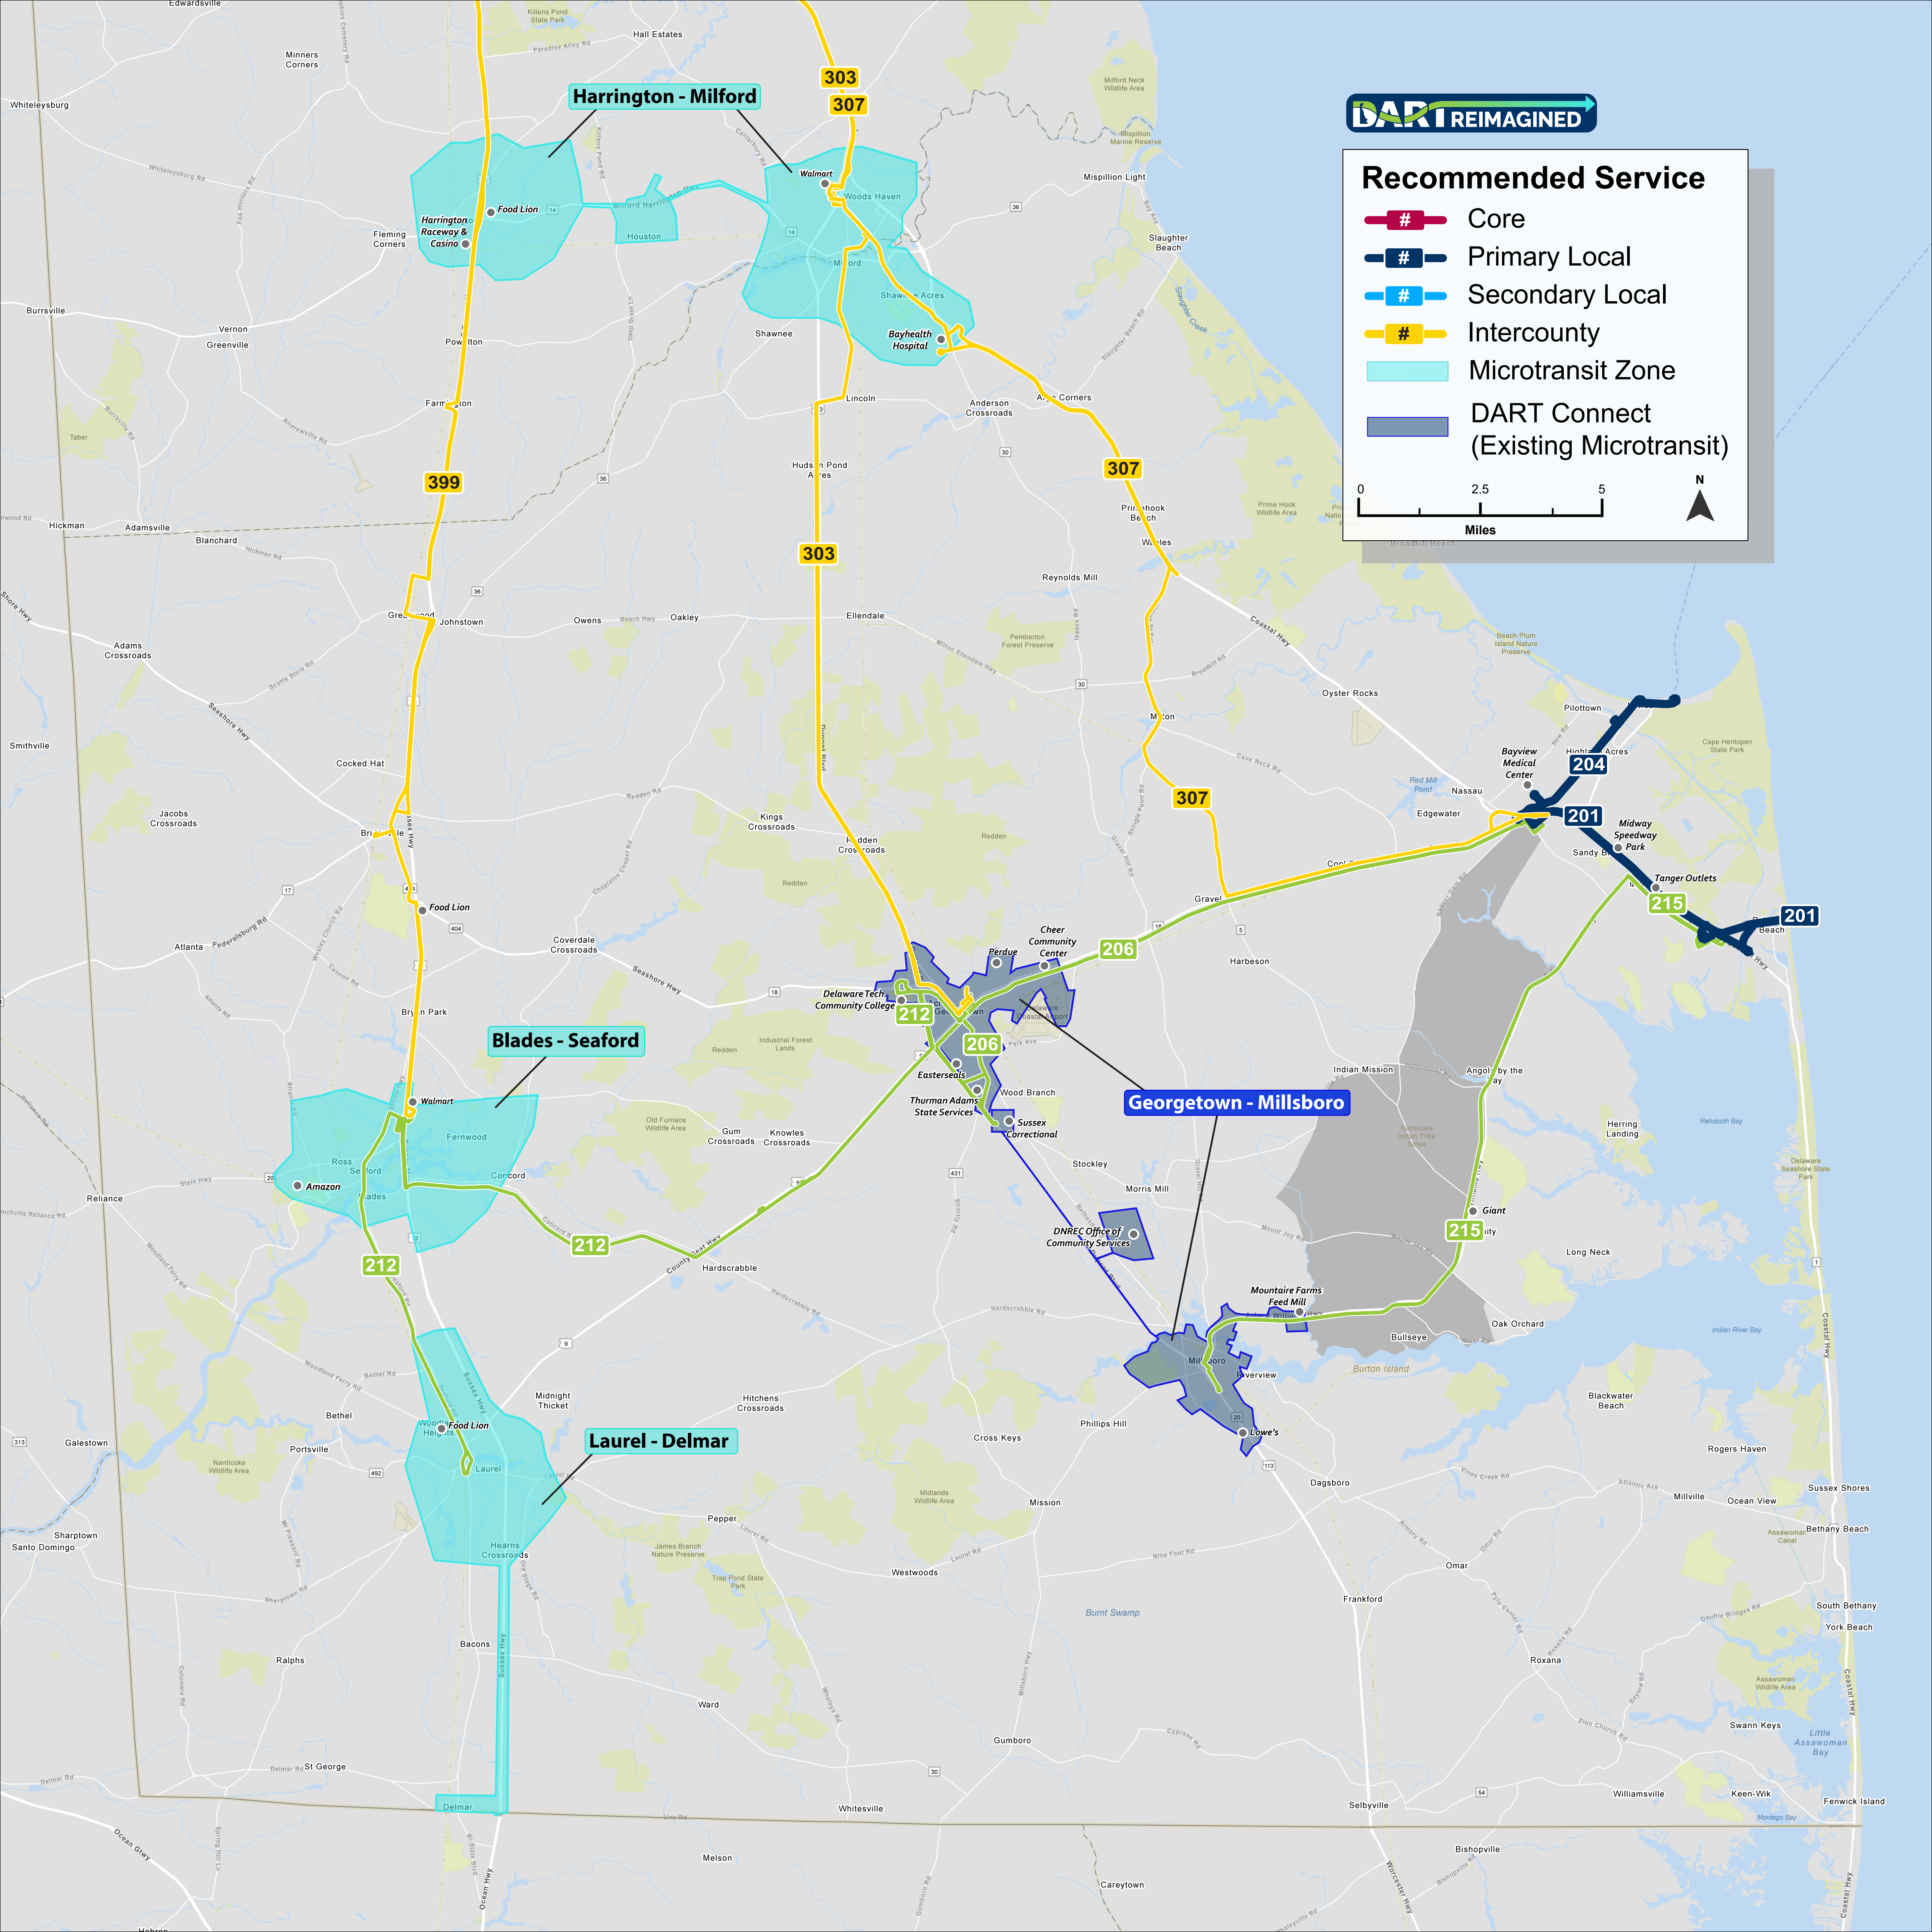

## Recommended Service

- # Core
- # Primary Local
- # Secondary Local
- # Intercounty
- # Microtransit Zone
- # DART Connect (Existing Microtransit)

### Recommended Service

- Core
- Primary Local
- Secondary Local
- Intercounty
- Microtransit Zone

Smyrna

North Dover

South Dover

Harrington - Milford

**Churchmans - Pike Creek**

**Newark**

**Port of Wilmington - New Castle**

**Naamans**

**Wilmington Manor - Wilton**

**DART REIMAGINED**

**Recommended Service**

- # Core
- # Primary Local
- # Secondary Local
- # Intercounty
- Microtransit Zone
- DART Connect (Existing Microtransit)

### Recommended Service

- Core
- Primary Local
- Secondary Local
- Intercounty
- Microtransit Zone
- DART Connect (Existing Microtransit)

**DART REIMAGINED**

**Recommended Service**

- # Core
- # Primary Local
- # Secondary Local
- # Intercounty
- # Microtransit Zone
- # DART Connect (Existing Microtransit)