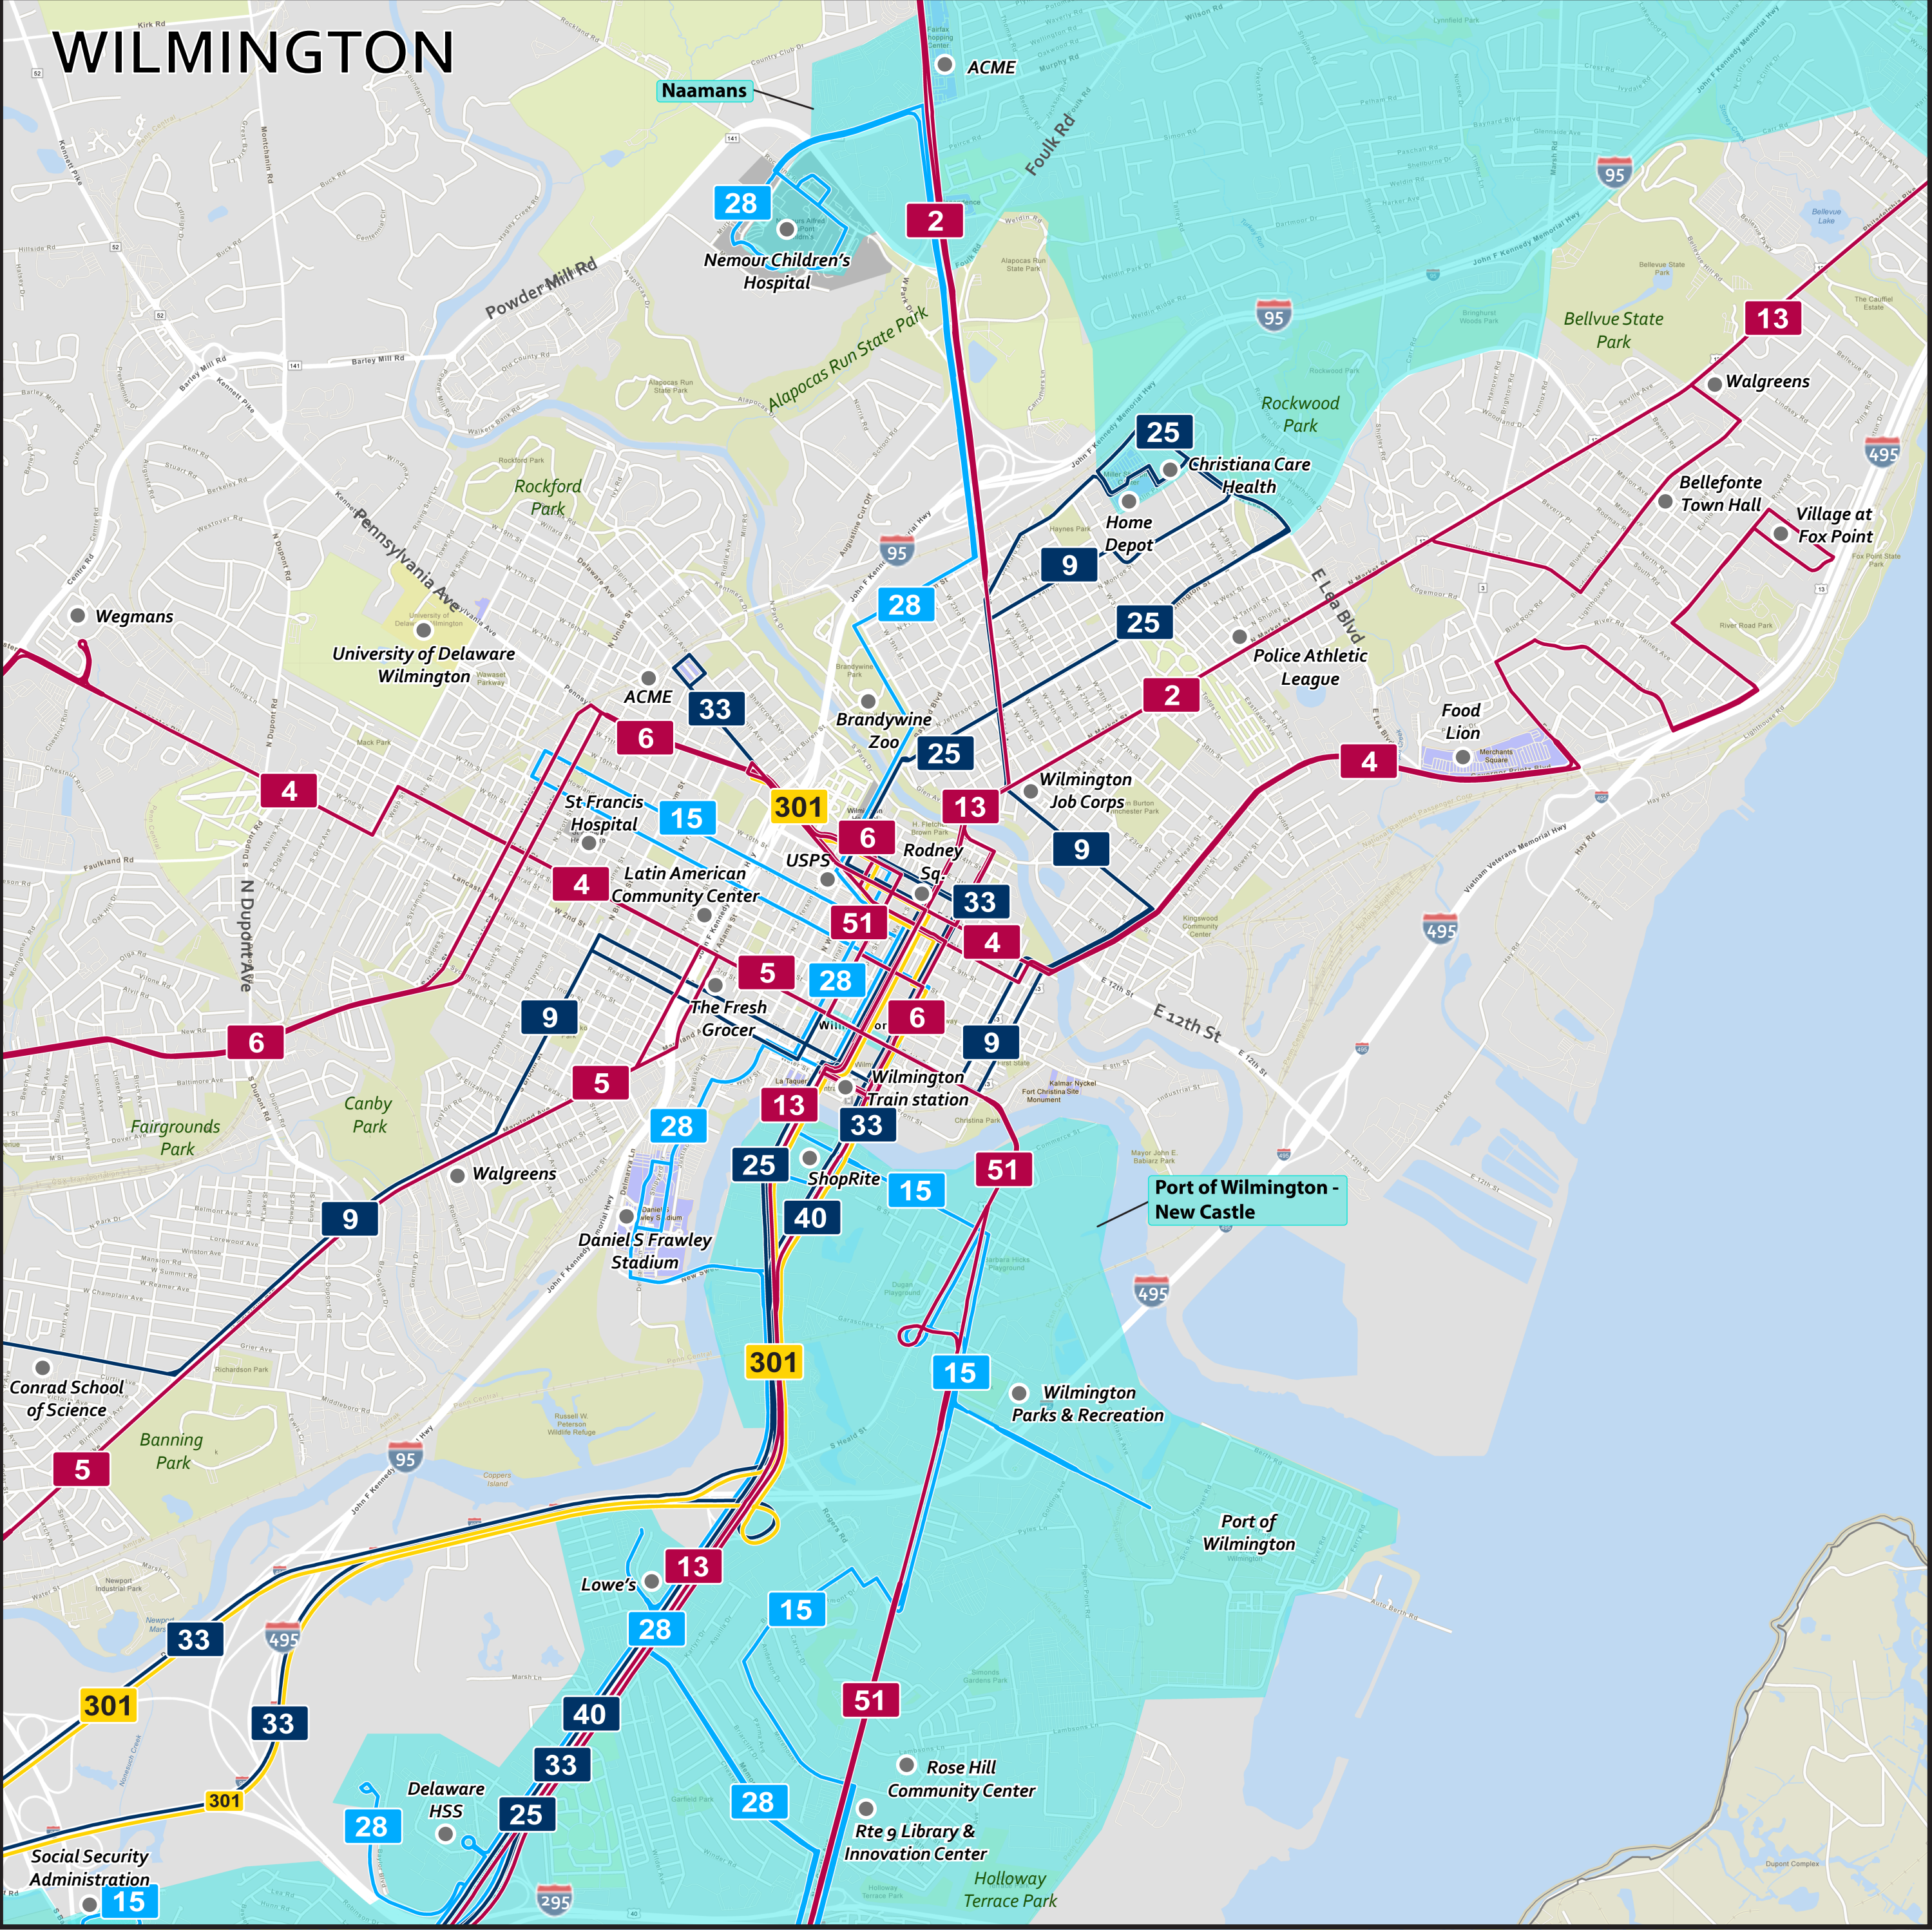

## Recommended Service

- # Core
- # Primary Local
- # Secondary Local
- # Intercounty
- # Microtransit Zone
- # DART Connect (Existing Microtransit)

### Recommended Service

- Core
- Primary Local
- Secondary Local
- Intercounty
- Microtransit Zone

Smyrna

North Dover

South Dover

Harrington - Milford

**Churchmans - Pike Creek**

**Newark**

**Port of Wilmington - New Castle**

**Naamans**

**Wilmington Manor - Wilton**

**DART REIMAGINED**

**Recommended Service**

- # Core
- # Primary Local
- # Secondary Local
- # Intercounty
- Microtransit Zone
- DART Connect (Existing Microtransit)

### Recommended Service

- Core
- Primary Local
- Secondary Local
- Intercounty
- Microtransit Zone
- DART Connect (Existing Microtransit)

**DART REIMAGINED**

**Recommended Service**

- # Core
- # Primary Local
- # Secondary Local
- # Intercounty
- # Microtransit Zone
- # DART Connect (Existing Microtransit)