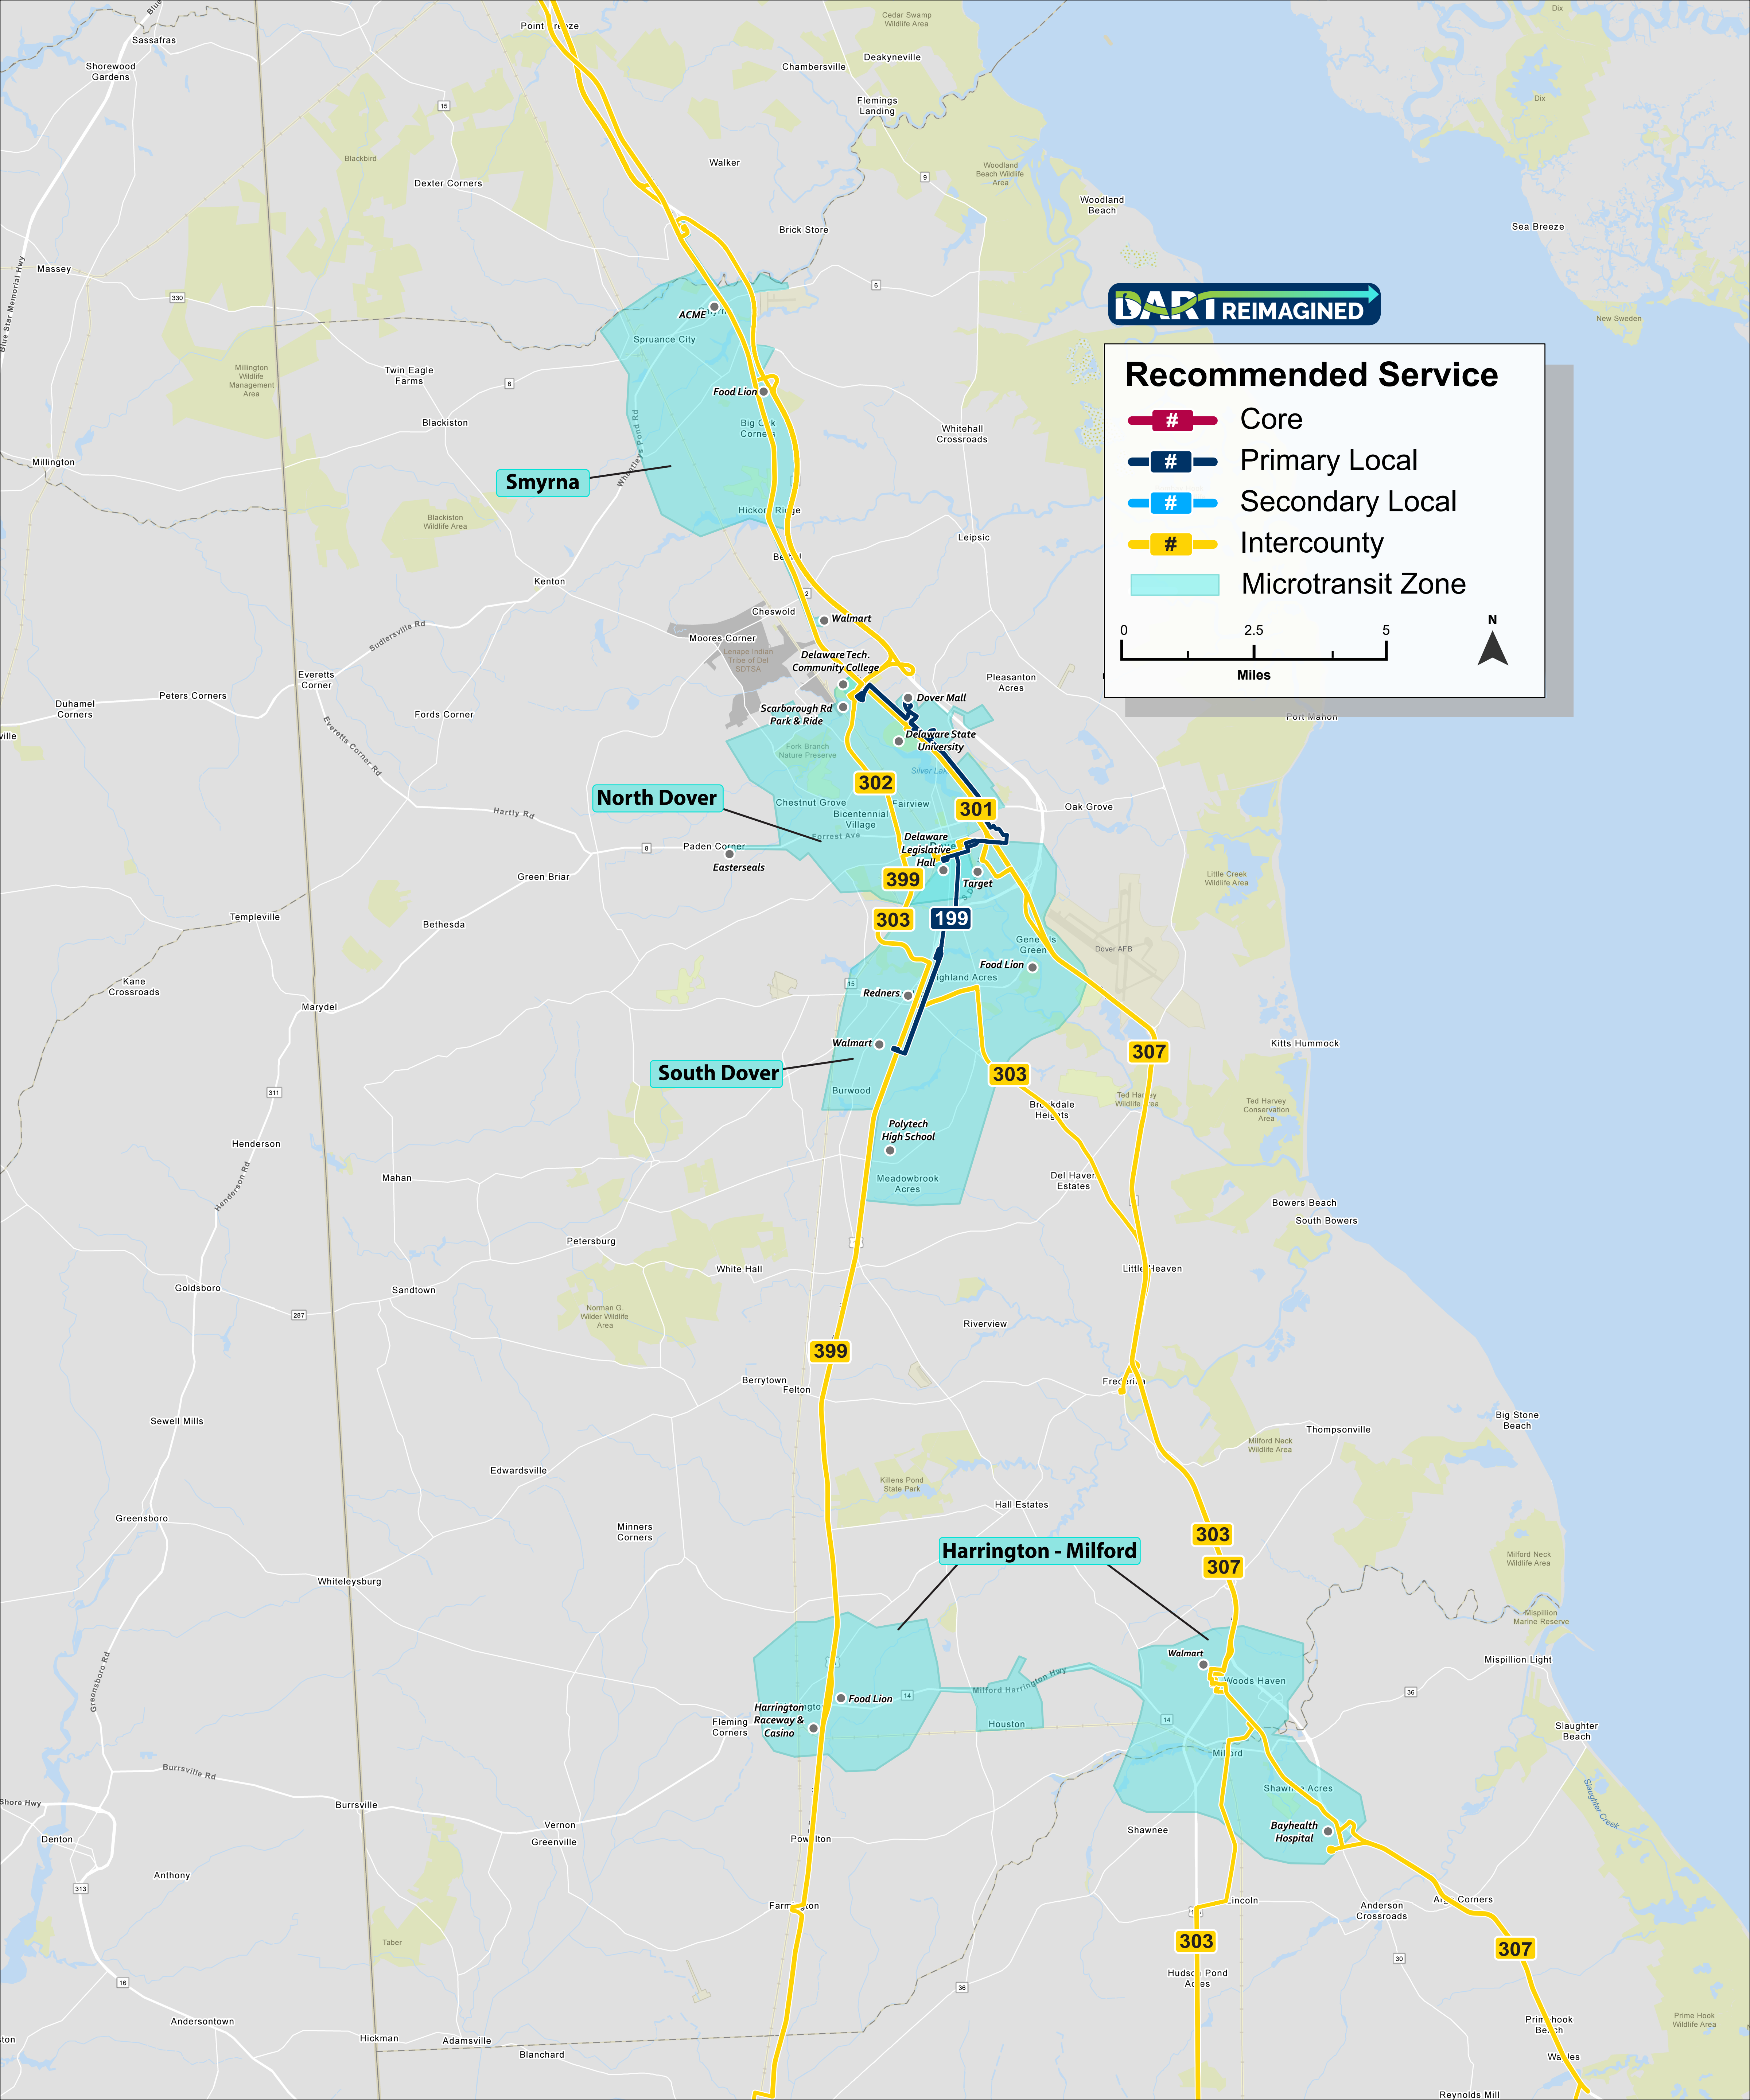

## Recommended Service

- # Core
- # Primary Local
- # Secondary Local
- # Intercounty
- # Microtransit Zone
- # DART Connect (Existing Microtransit)

### Recommended Service

- Core
- Primary Local
- Secondary Local
- Intercounty
- Microtransit Zone

Smyrna

North Dover

South Dover

Harrington - Milford

**Churchmans - Pike Creek**

**Newark**

**Port of Wilmington - New Castle**

**Naamans**

**Wilmington Manor - Wilton**

**DART REIMAGINED**

**Recommended Service**

- # Core
- # Primary Local
- # Secondary Local
- # Intercounty
- Microtransit Zone
- DART Connect (Existing Microtransit)

### Recommended Service

- Core
- Primary Local
- Secondary Local
- Intercounty
- Microtransit Zone
- DART Connect (Existing Microtransit)

**DART REIMAGINED**

**Recommended Service**

- # Core
- # Primary Local
- # Secondary Local
- # Intercounty
- # Microtransit Zone
- # DART Connect (Existing Microtransit)