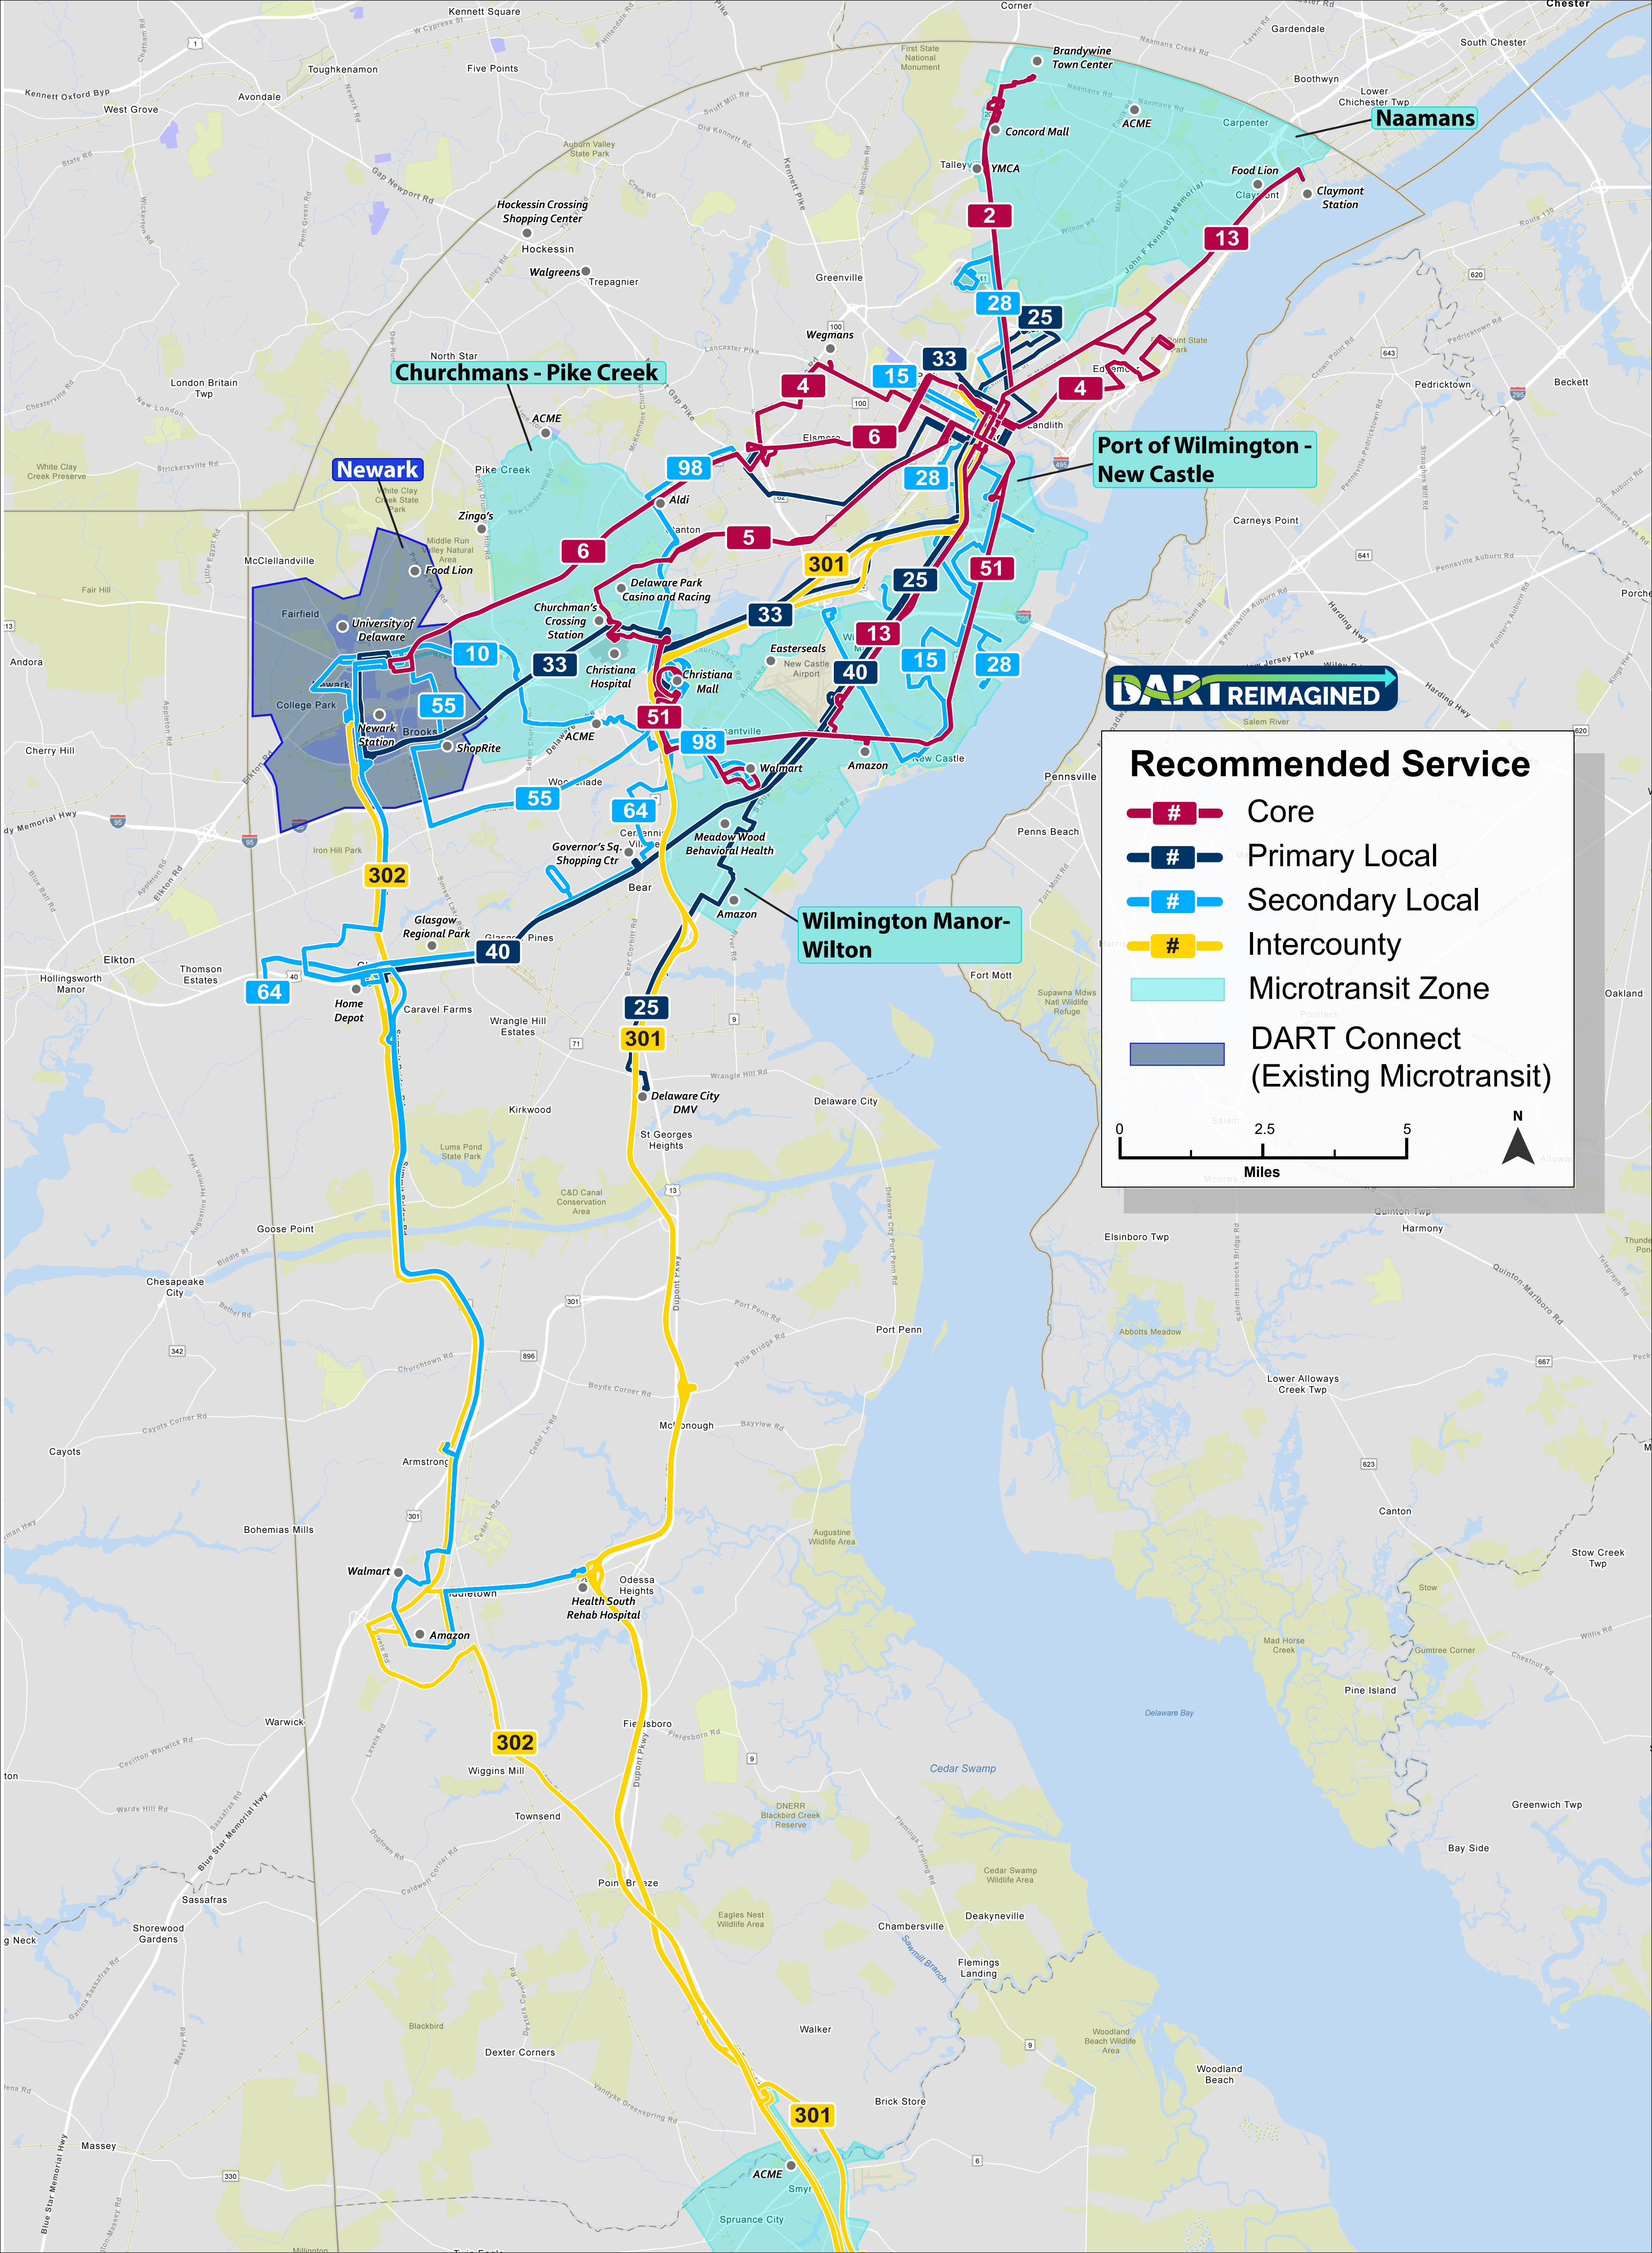

## Recommended Service

- # Core
- # Primary Local
- # Secondary Local
- # Intercounty
- # Microtransit Zone
- # DART Connect (Existing Microtransit)

### Recommended Service

- Core
- Primary Local
- Secondary Local
- Intercounty
- Microtransit Zone

Smyrna

North Dover

South Dover

Harrington - Milford

**Churchmans - Pike Creek**

**Newark**

**Port of Wilmington - New Castle**

**Naamans**

**Wilmington Manor - Wilton**

**DART REIMAGINED**

**Recommended Service**

- # Core
- # Primary Local
- # Secondary Local
- # Intercounty
- Microtransit Zone
- DART Connect (Existing Microtransit)

### Recommended Service

- Core
- Primary Local
- Secondary Local
- Intercounty
- Microtransit Zone
- DART Connect (Existing Microtransit)

**DART REIMAGINED**

**Recommended Service**

- # Core
- # Primary Local
- # Secondary Local
- # Intercounty
- # Microtransit Zone
- # DART Connect (Existing Microtransit)