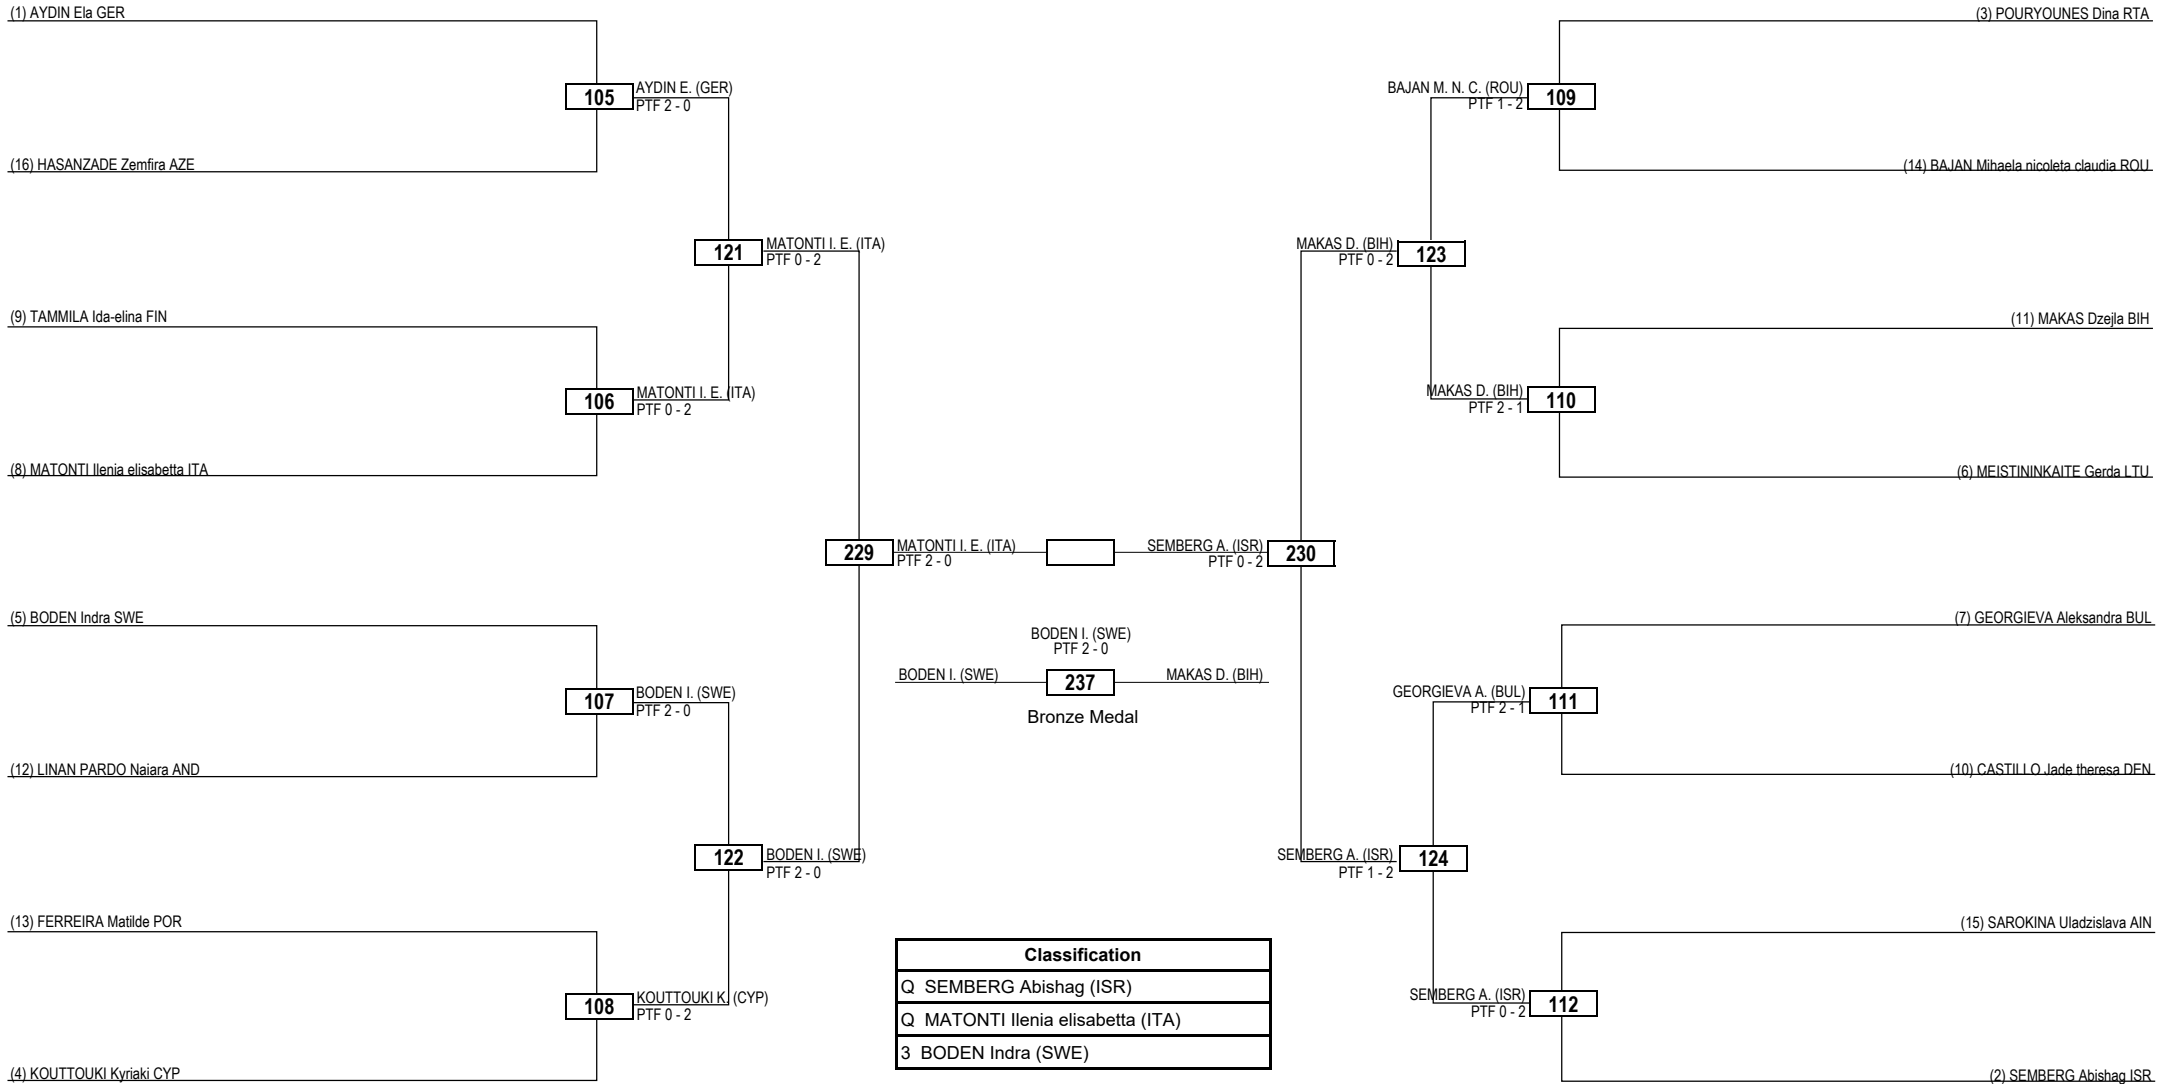

Round of 32    Round of 16    Quarterfinals    Semifinals    Final    Semifinals    Quarterfinals    Round of 16    Round of 32

**LEGEND** RSC: Win by Referee Stop the Contest    WDR: Win by Withdrawal    DQB: Win by Disqualification for unsportsmanlike behavior  
 (x) Seed    PTF: Win by Final Score    DSQ: Win by Disqualification    R: Round

Round of 16    Quarterfinals    Semifinals    Final    Semifinals    Quarterfinals    Round of 16

**LEGEND** RSC: Win by Referee Stop the Contest    WDR: Win by Withdrawal    DQB: Win by Disqualification for unsportsmanlike behavior  
 (x) Seed    PTF: Win by Final Score    DSQ: Win by Disqualification    R: Round