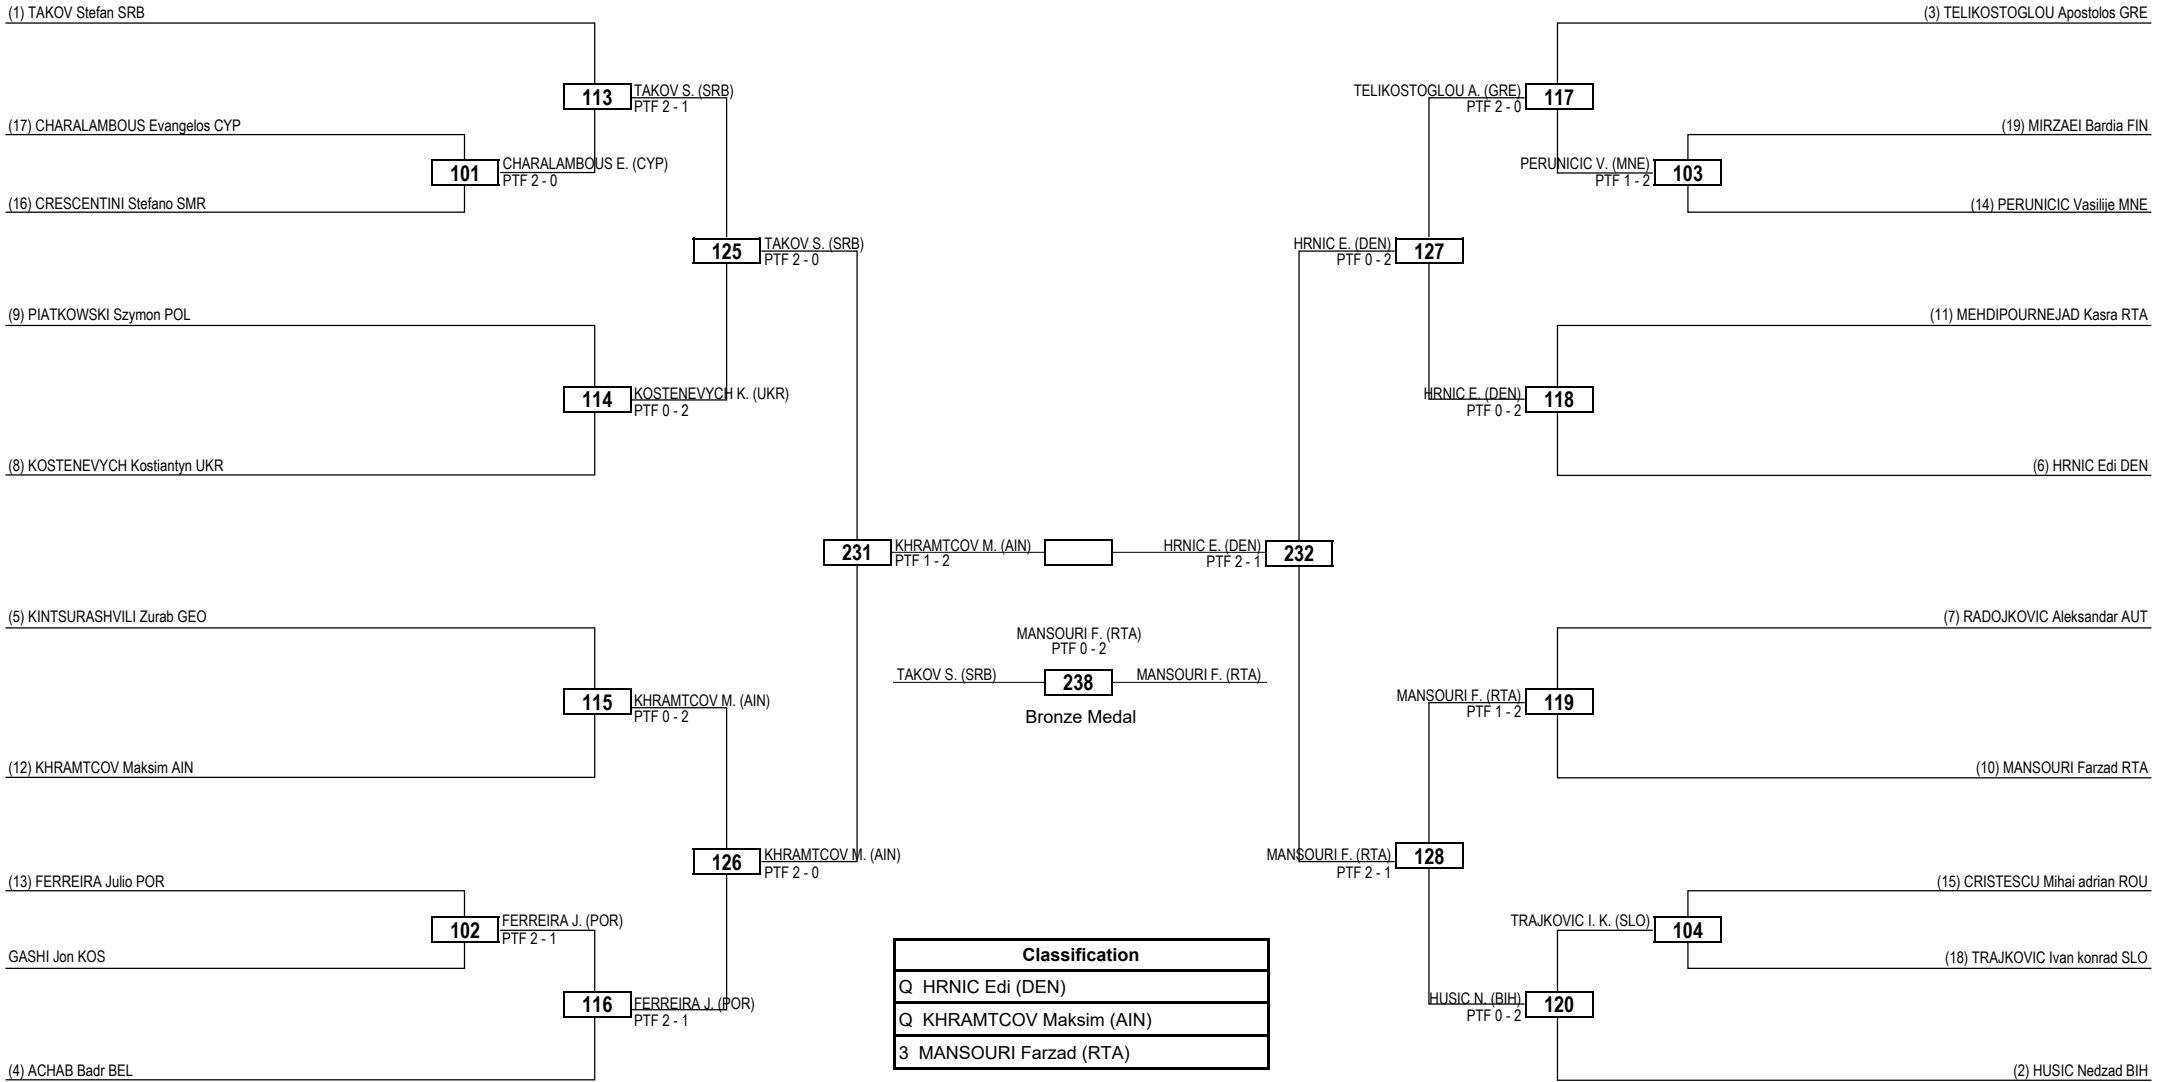

Round of 32    Round of 16    Quarterfinals    Semifinals    Final    Semifinals    Quarterfinals    Round of 16    Round of 32

**LEGEND** RSC: Win by Referee Stop the Contest    WDR: Win by Withdrawal    DQB: Win by Disqualification for unsportsmanlike behavior  
 (x) Seed    PTF: Win by Final Score    DSQ: Win by Disqualification    R: Round

Round of 16    Quarterfinals    Semifinals    Final    Semifinals    Quarterfinals    Round of 16

**LEGEND** RSC: Win by Referee Stop the Contest    WDR: Win by Withdrawal    DQB: Win by Disqualification for unsportsmanlike behavior  
 (x) Seed    PTF: Win by Final Score    DSQ: Win by Disqualification    R: Round