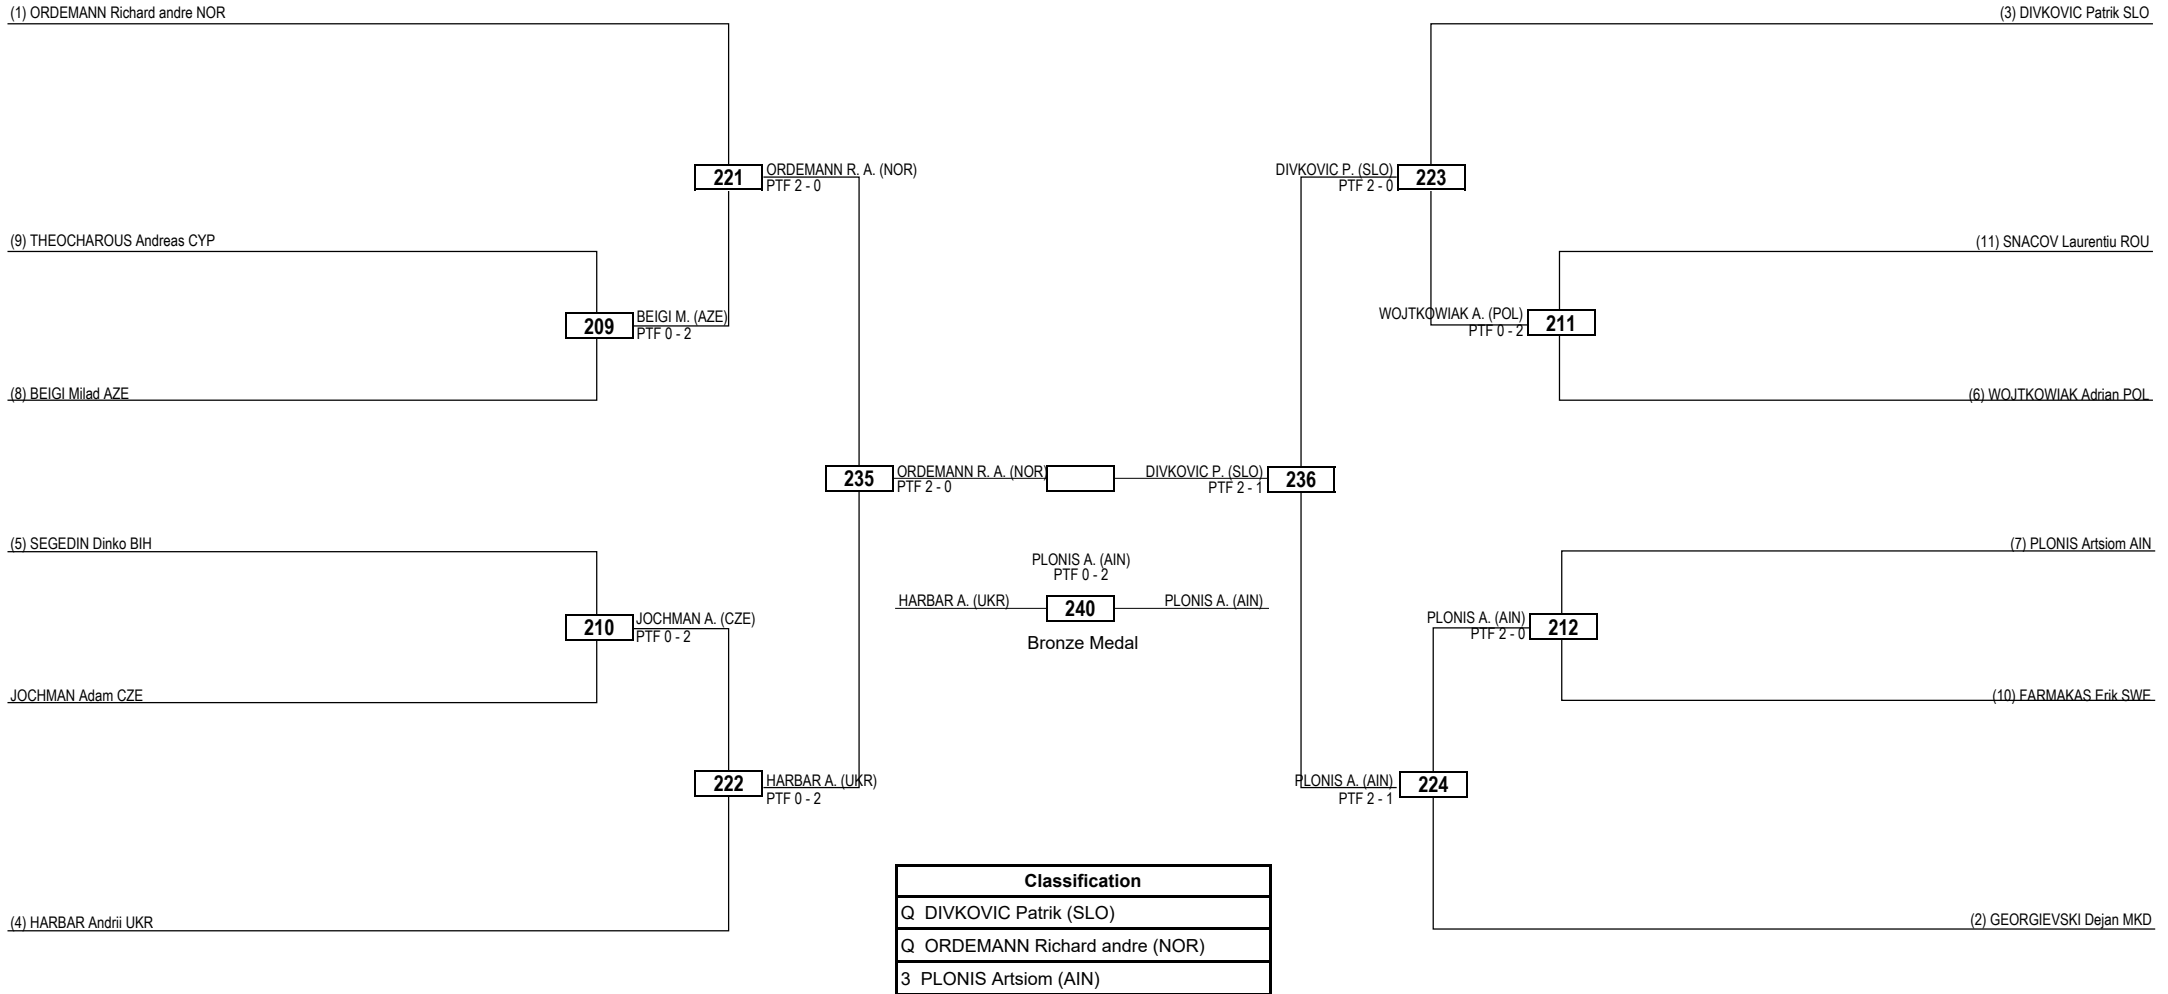

Round of 32    Round of 16    Quarterfinals    Semifinals    Final    Semifinals    Quarterfinals    Round of 16    Round of 32

**LEGEND** RSC: Win by Referee Stop the Contest    WDR: Win by Withdrawal    DQB: Win by Disqualification for unsportsmanlike behavior  
 (x) Seed    PTF: Win by Final Score    DSQ: Win by Disqualification    R: Round

Round of 16    Quarterfinals    Semifinals    Final    Semifinals    Quarterfinals    Round of 16

**LEGEND** RSC: Win by Referee Stop the Contest    WDR: Win by Withdrawal    DQB: Win by Disqualification for unsportsmanlike behavior  
 (x) Seed    PTF: Win by Final Score    DSQ: Win by Disqualification    R: Round