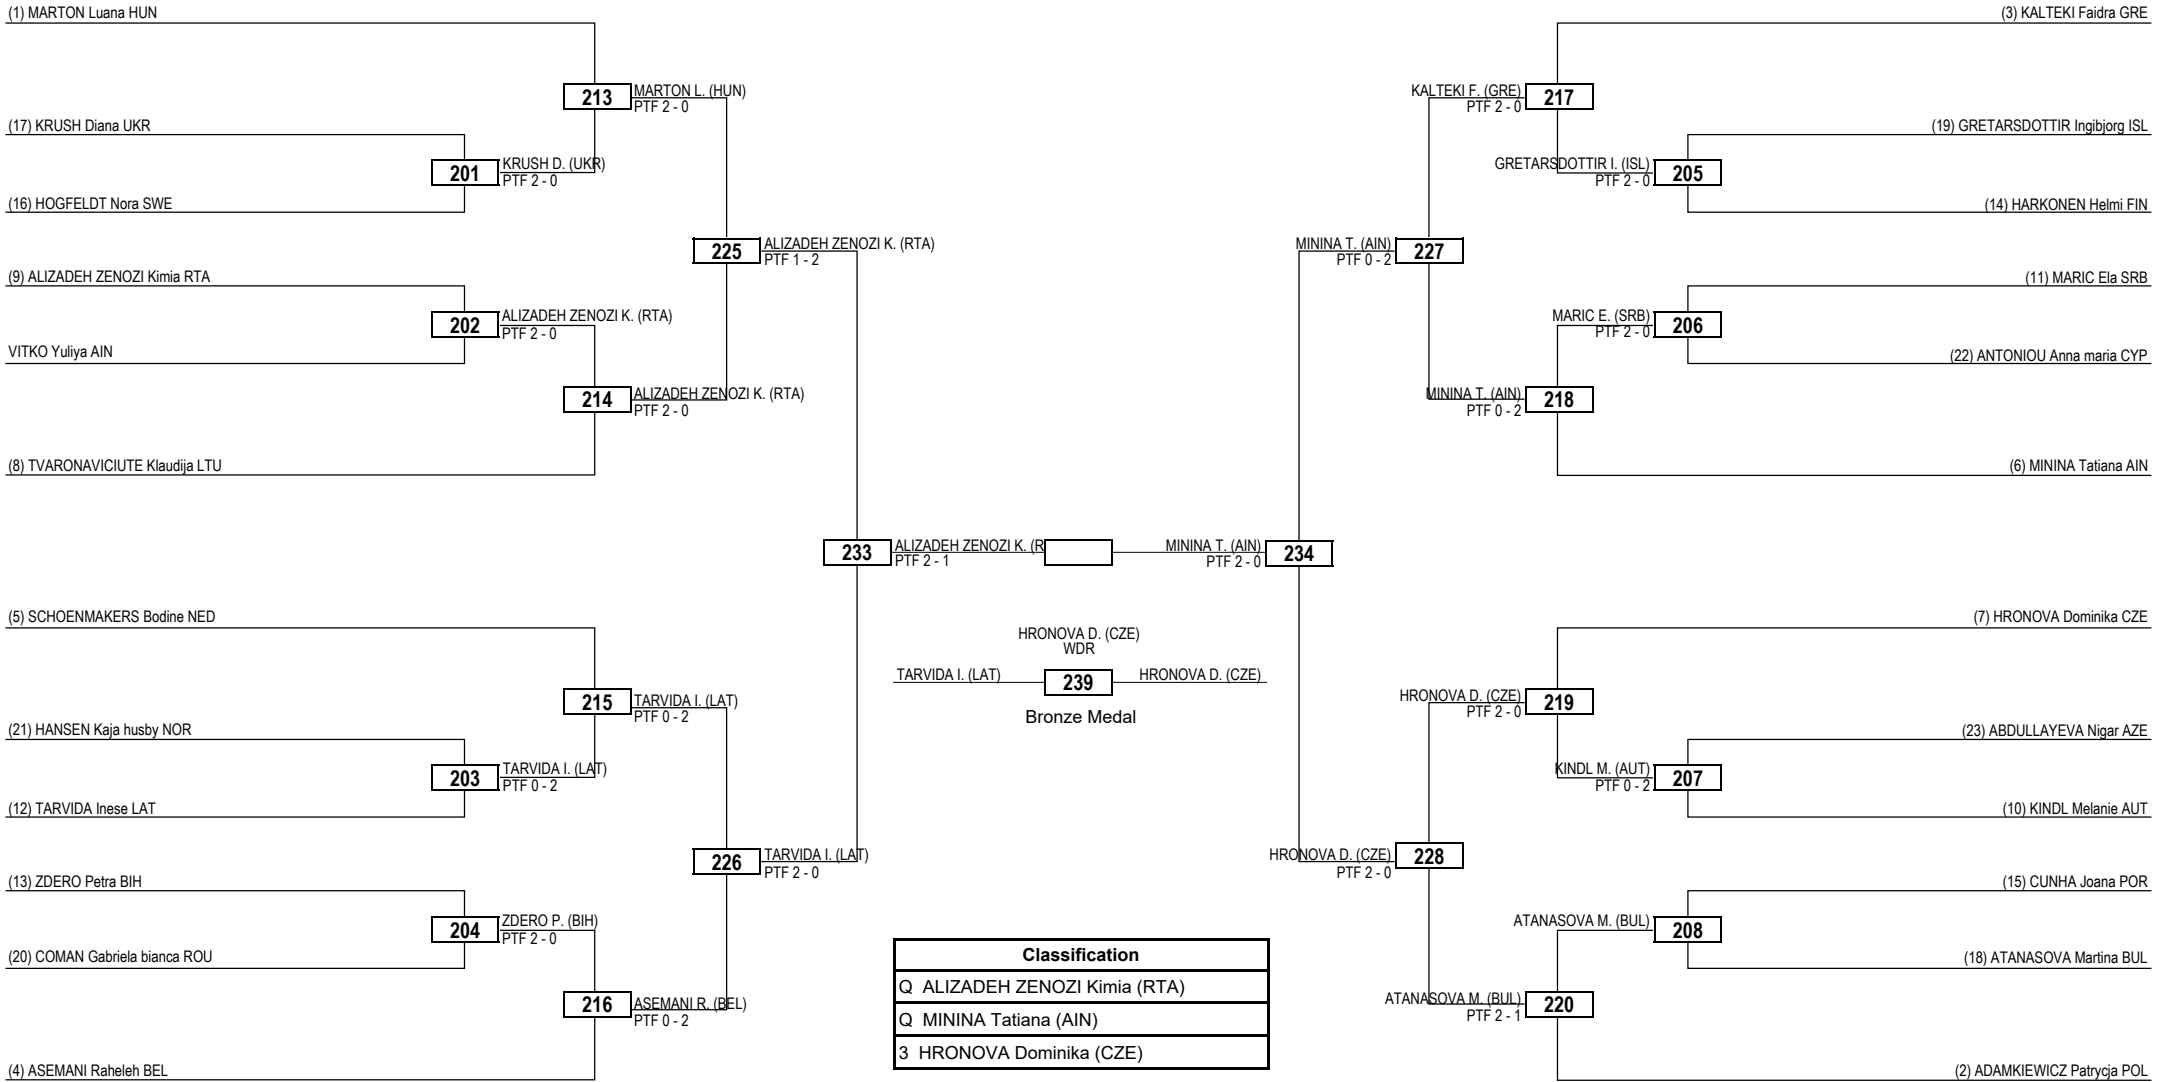

Round of 32    Round of 16    Quarterfinals    Semifinals    Final    Semifinals    Quarterfinals    Round of 16    Round of 32

**LEGEND** RSC: Win by Referee Stop the Contest    WDR: Win by Withdrawal    DQB: Win by Disqualification for unsportsmanlike behavior  
 (x) Seed    PTF: Win by Final Score    DSQ: Win by Disqualification    R: Round

Round of 16    Quarterfinals    Semifinals    Final    Semifinals    Quarterfinals    Round of 16

**LEGEND** RSC: Win by Referee Stop the Contest    WDR: Win by Withdrawal    DQB: Win by Disqualification for unsportsmanlike behavior  
 (x) Seed    PTF: Win by Final Score    DSQ: Win by Disqualification    R: Round