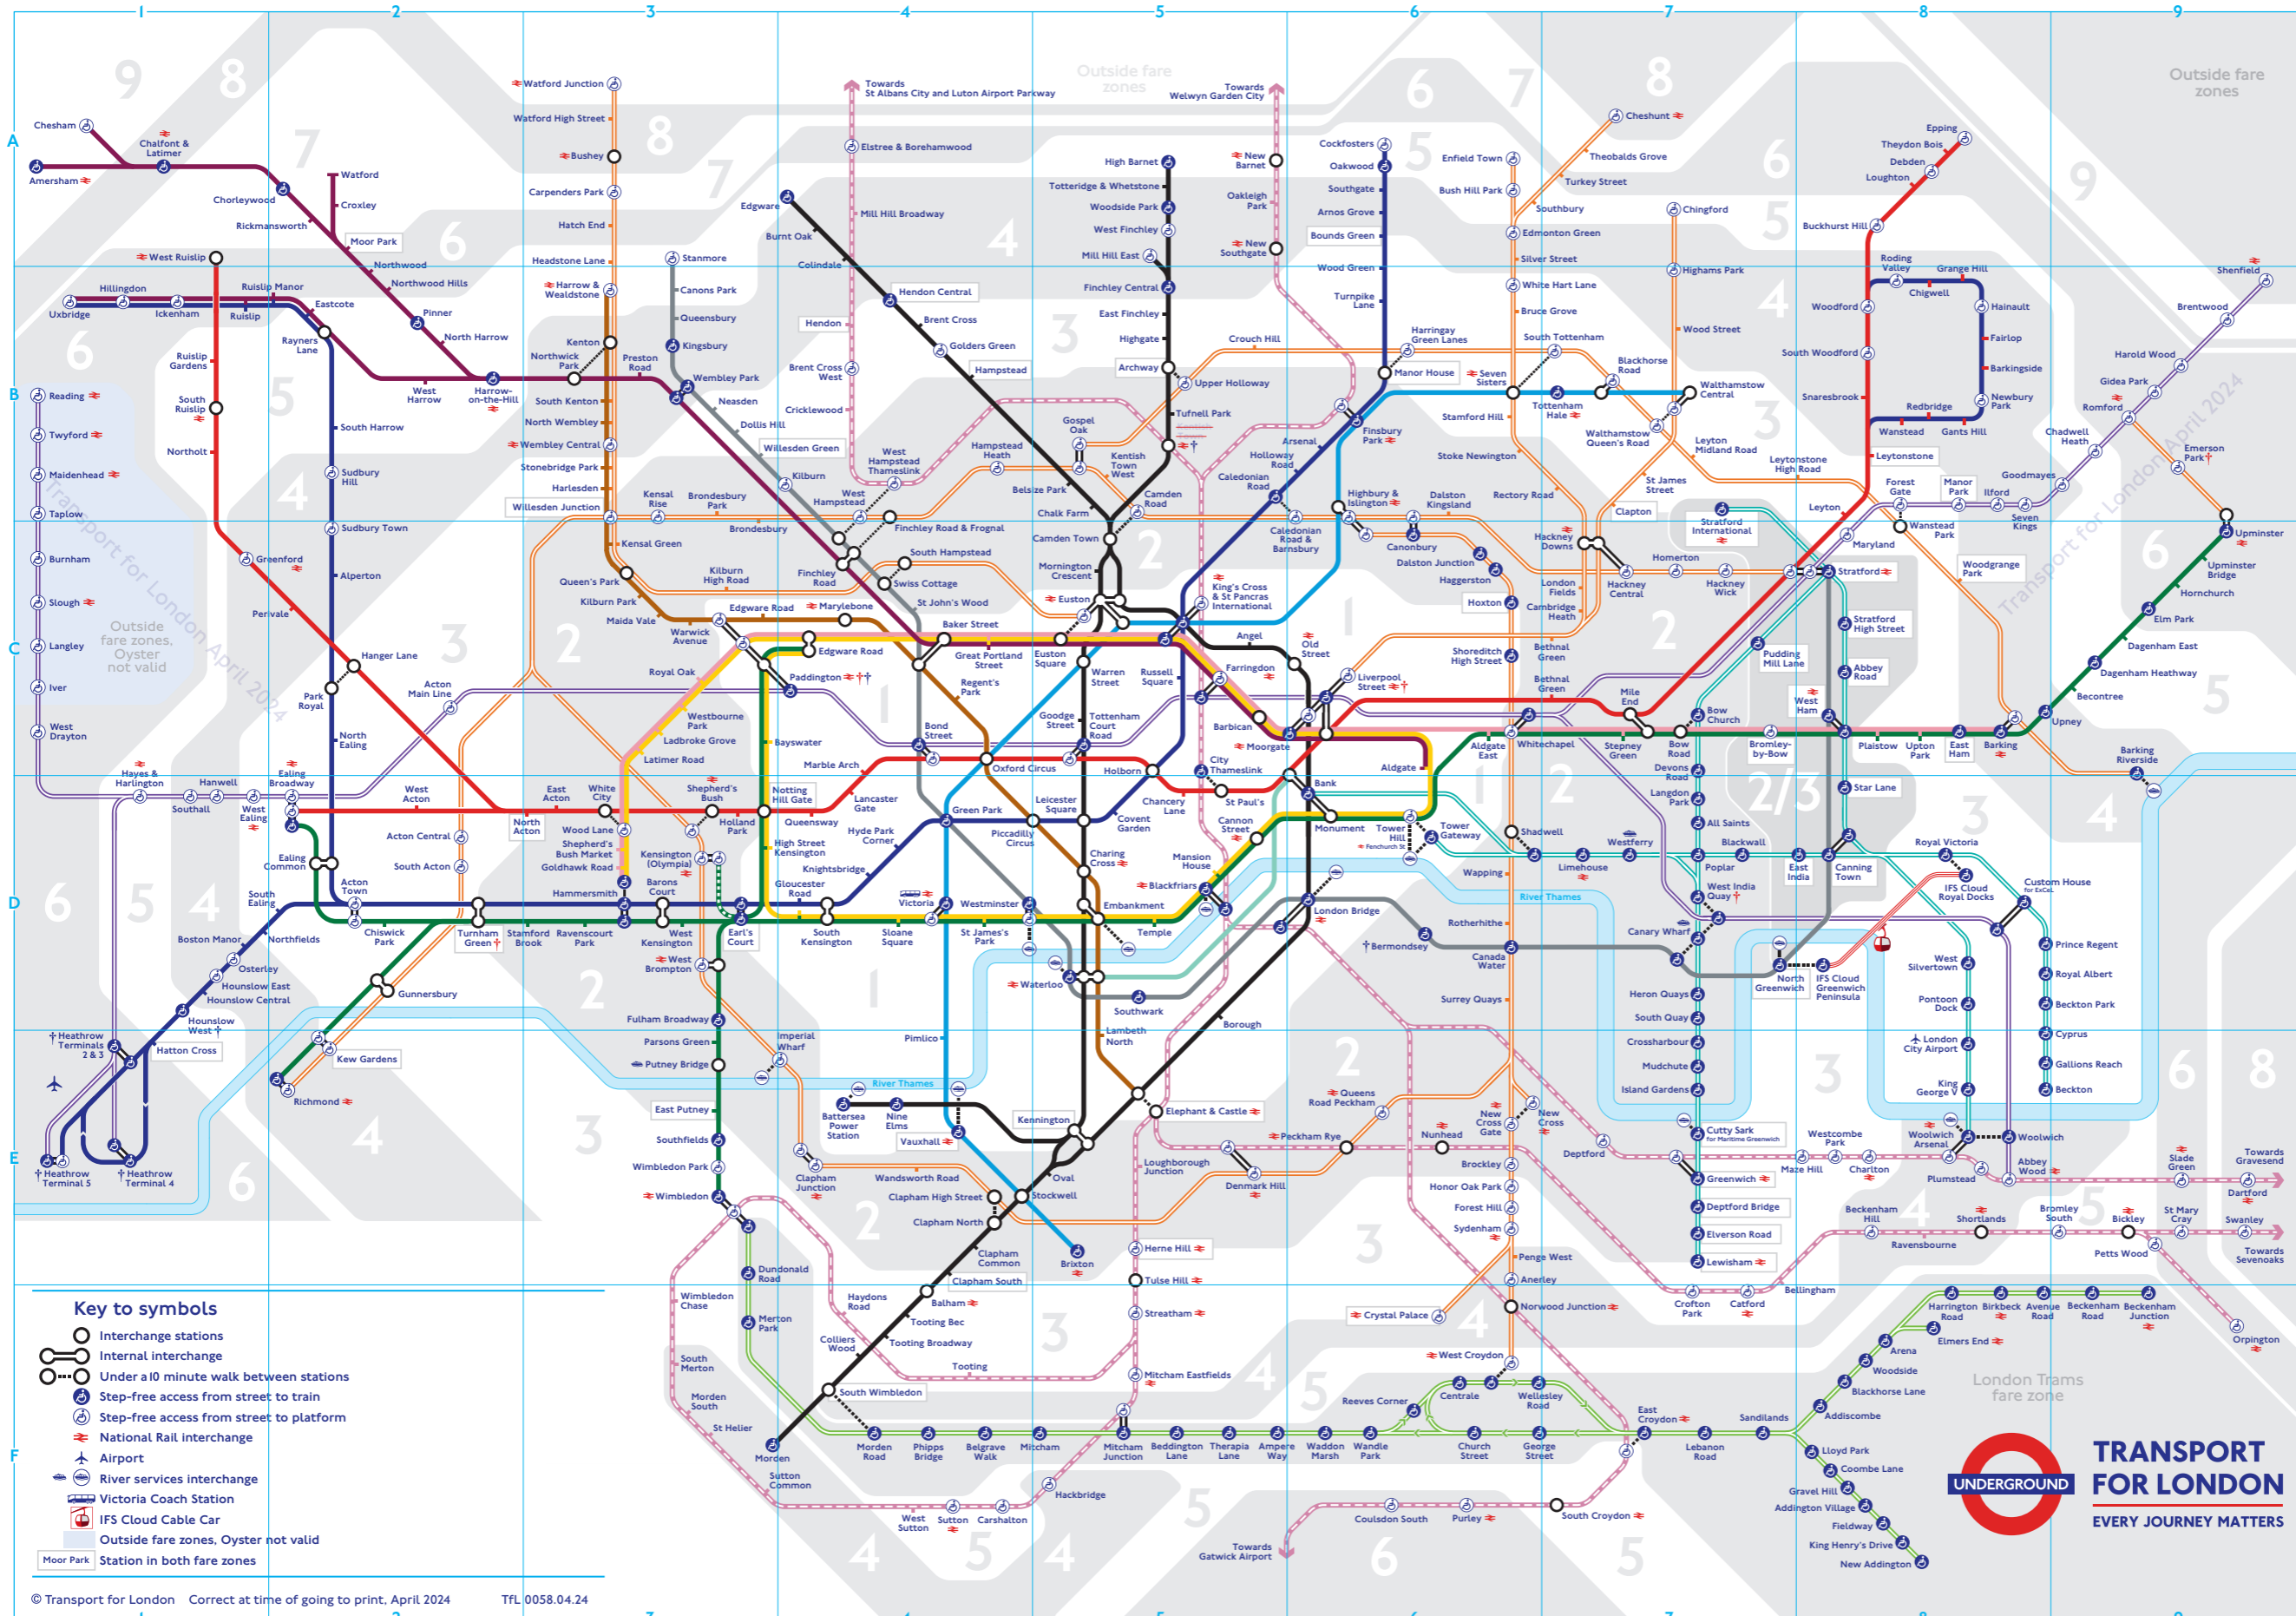

1. ### Check before you travel
2. † **Bermondsey**
     No step-free access from Monday 4 December 2023 until June 2024.
   - † **Elizabeth line Heathrow Airport stations**
     Special fares apply on Elizabeth line services to/from Heathrow Airport.
   - † **Hounslow West**
     Step-free access for manual wheelchairs only.
   - † **Kentish Town**
     Closed until late summer 2024. Kentish Town National Rail station remains open.
   - † **Paddington**
     Bakerloo line step-free access via Elizabeth line station entrance.
   - † **Services or access at these stations are subject to variation.**
     To check before you travel, visit tfl.gov.uk/plan-a-journey

1. ### Key to lines
2. Bakerloo
   - Central
   - Circle
   - District
   - Hammersmith & City
   - Jubilee
   - Metropolitan
   - Northern
   - Piccadilly
   - Victoria
   - Waterloo & City
   - DLR
   - Elizabeth line
   - London Overground
   - London Trams
   - IFS Cloud Cable Car
     Special fares apply
   - Thameslink
     Service not operated by TfL. If you need assistance, please speak to staff at your origin station so this can be arranged at the destination station or check assisted travel at www.thameslinkrailway.co.uk
   - District
     Open at weekends and on some public holidays
   - Air-conditioned trains

1. ### Key to symbols
2. Interchange stations
   - Internal interchange
   - Under a 10 minute walk between stations
   - Step-free access from street to train
   - Step-free access from street to platform
   - National Rail interchange
   - Airport
   - River services interchange
   - Victoria Coach Station
   - IFS Cloud Cable Car
   - Outside fare zones, Oyster not valid
   - Station in both fare zones

© Transport for London Correct at time of going to print, April 2024 TFL 0058.04.24

Online maps are strictly for personal use only. To license the Tube map for commercial use please visit tfl.gov.uk/maplicensing

TfL Go, your real-time travel app

Download TfL Go to plan your journey

Direct
DST 20

Bus only
Direct

Victoria
District
St James's Park