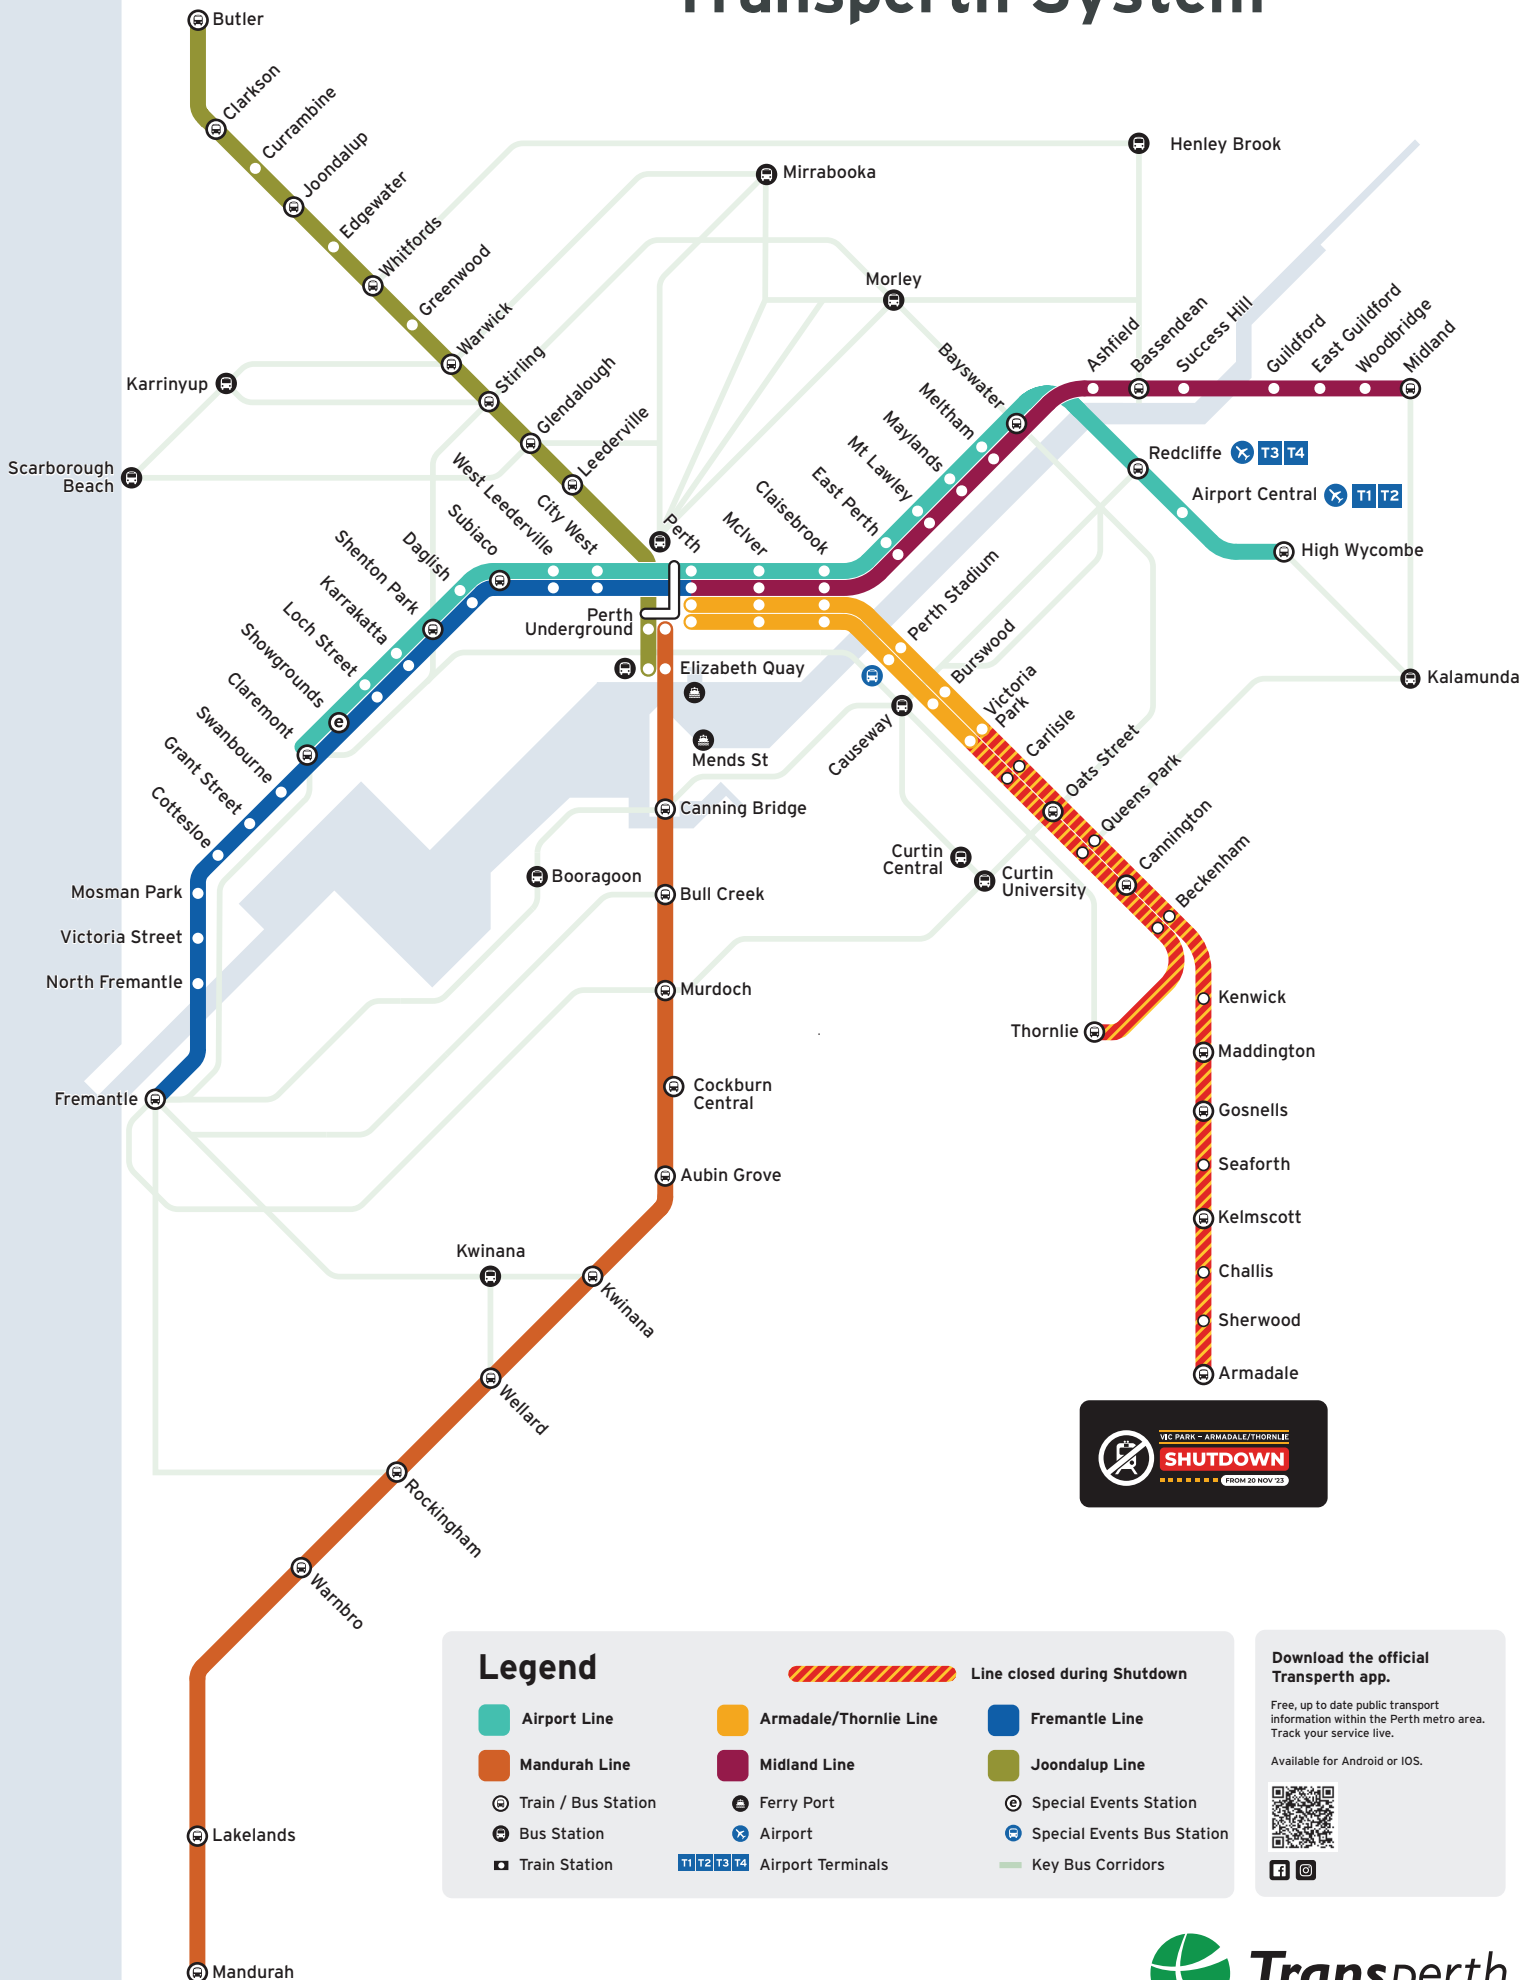

Transperth System

Legend

- Airport Line
- Armadale/Thornlie Line
- Fremantle Line
- Line closed during Shutdown
- Mandurah Line
- Midland Line
- Joondalup Line
- Train / Bus Station
- Bus Station
- Special Events Station
- Special Events Bus Station
- Train Station
- Ferry Port
- Airport
- Airport Terminals (T1, T2, T3, T4)
- Key Bus Corridors

Download the official Transperth app.

Free, up to date public transport information within the Perth metro area. Track your service live.

Available for Android or iOS.